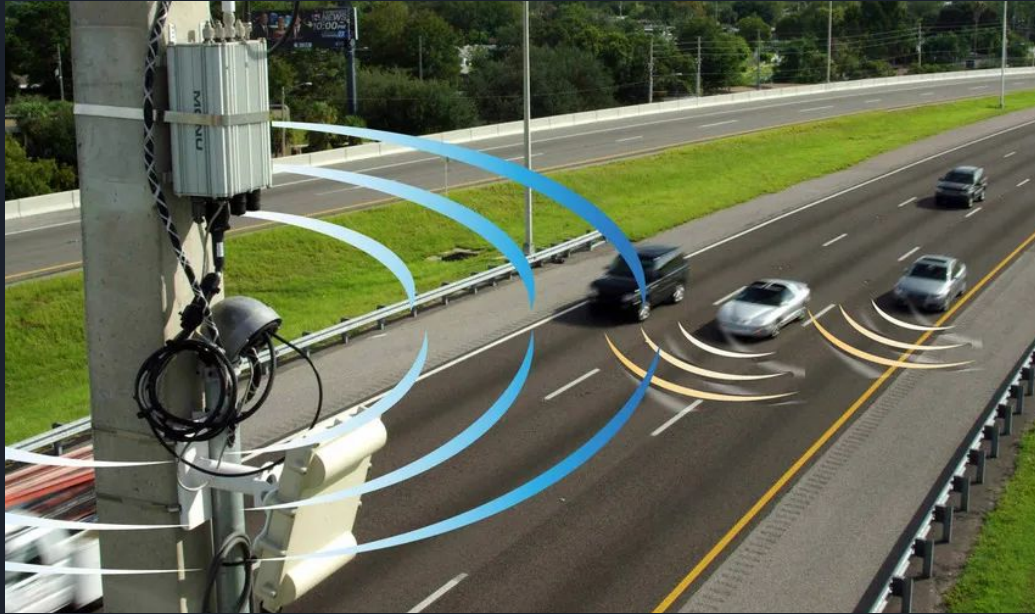

# Wireless car's connection

# What is V2V connection?

Vehicle-to-vehicle (V2V) communication is communication that enables vehicles to wirelessly exchange information about their speed, location, and heading.

# What is V2I connection?

Vehicle-to-Infrastructure (V2I) communication is the wireless exchange of data between vehicles and road infrastructure.