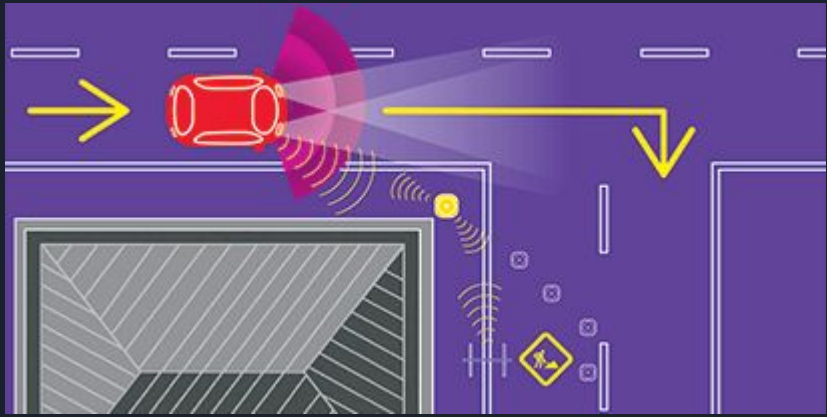

# What is V2V connection?

Vehicle-to-vehicle (V2V) communication is communication that enables vehicles to wirelessly exchange information about their speed, location, and heading.

# What is V2I connection?

Vehicle-to-Infrastructure (V2I) communication is the wireless exchange of data between vehicles and road infrastructure.