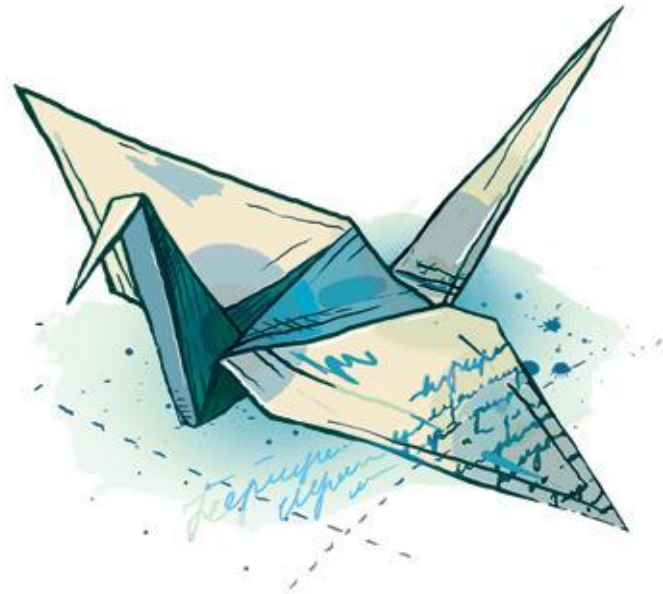

На что я похож?

Я – Цуру

Бумажный
журавлик
счастья