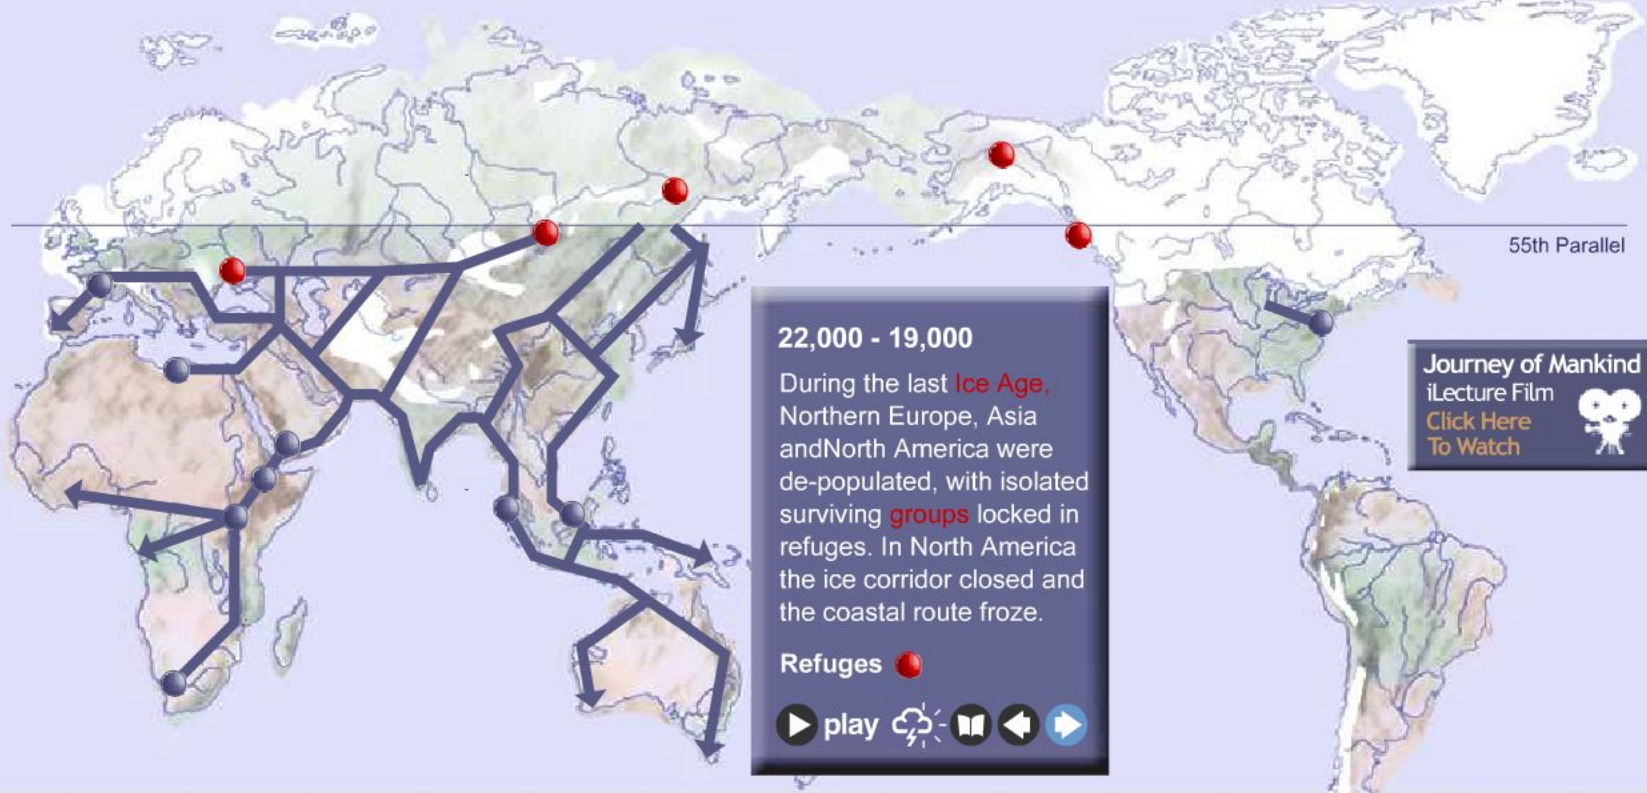

'JOURNEY OF MANKIND' INTERACTIVE TRAIL ADAPTED FROM 'OUT OF EDEN' / 'THE REAL EVE', STEPHEN OPPENHEIMER © 2003

Journey of Mankind
iLecture Film
[Click Here To Watch](#)