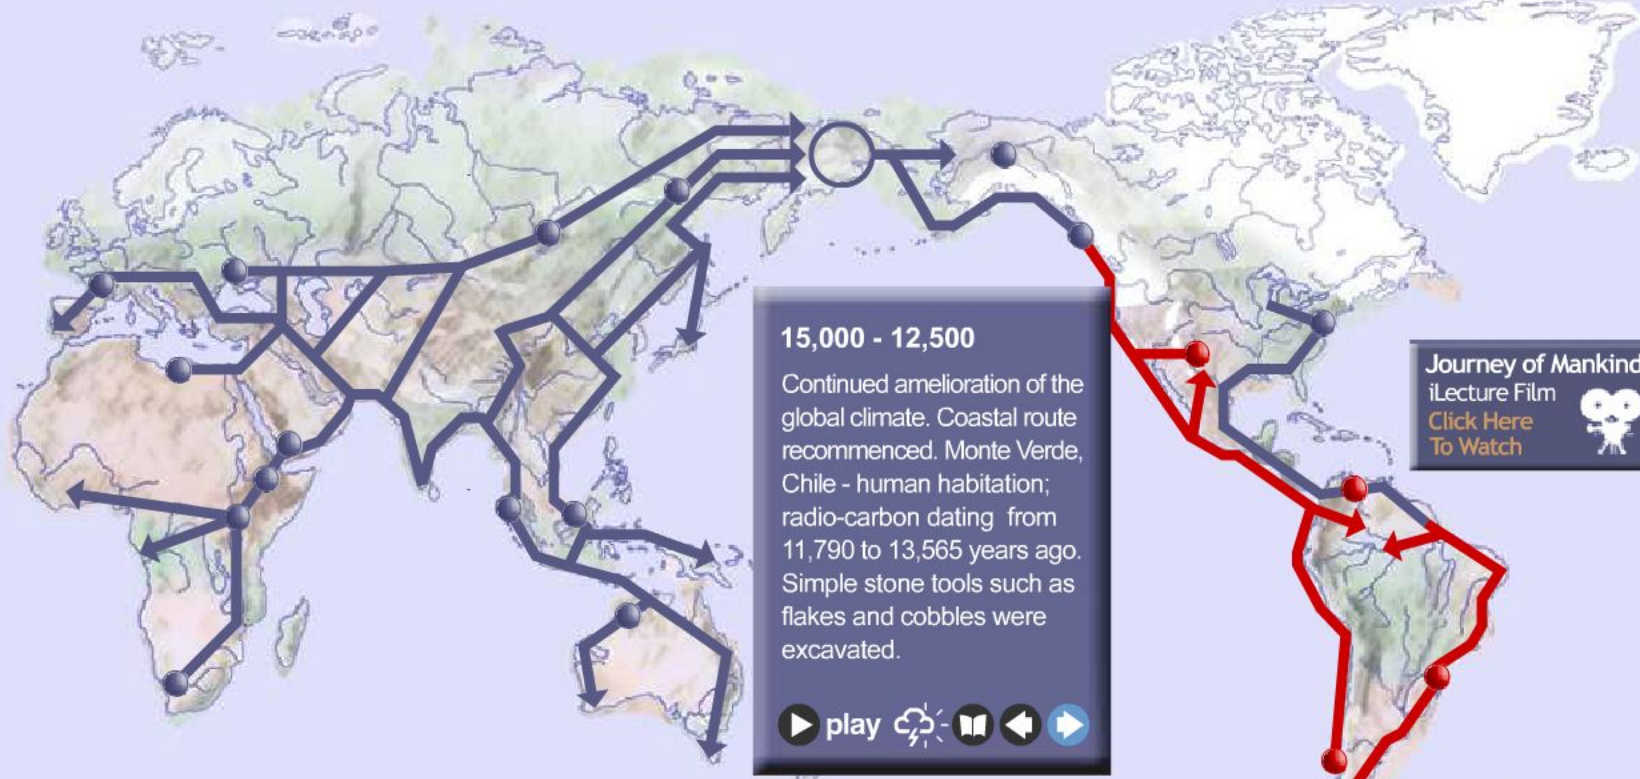

'JOURNEY OF MANKIND' INTERACTIVE TRAIL ADAPTED FROM 'OUT OF EDEN' / 'THE REAL EVE',
STEPHEN OPPENHEIMER © 2003

Pre150k 140,000 130,000 120,000 110,000 100,000 90,000 80,000 70,000 60,000 50,000 40,000 30,000 20,000 10,000 0

Journey of Mankind presented by [Bradshaw Foundation](#) in collaboration with [Stephen Oppenheimer](#) ©
The Journey of Mankind genetic map may not be reproduced without the consent of Stephen Oppenheimer