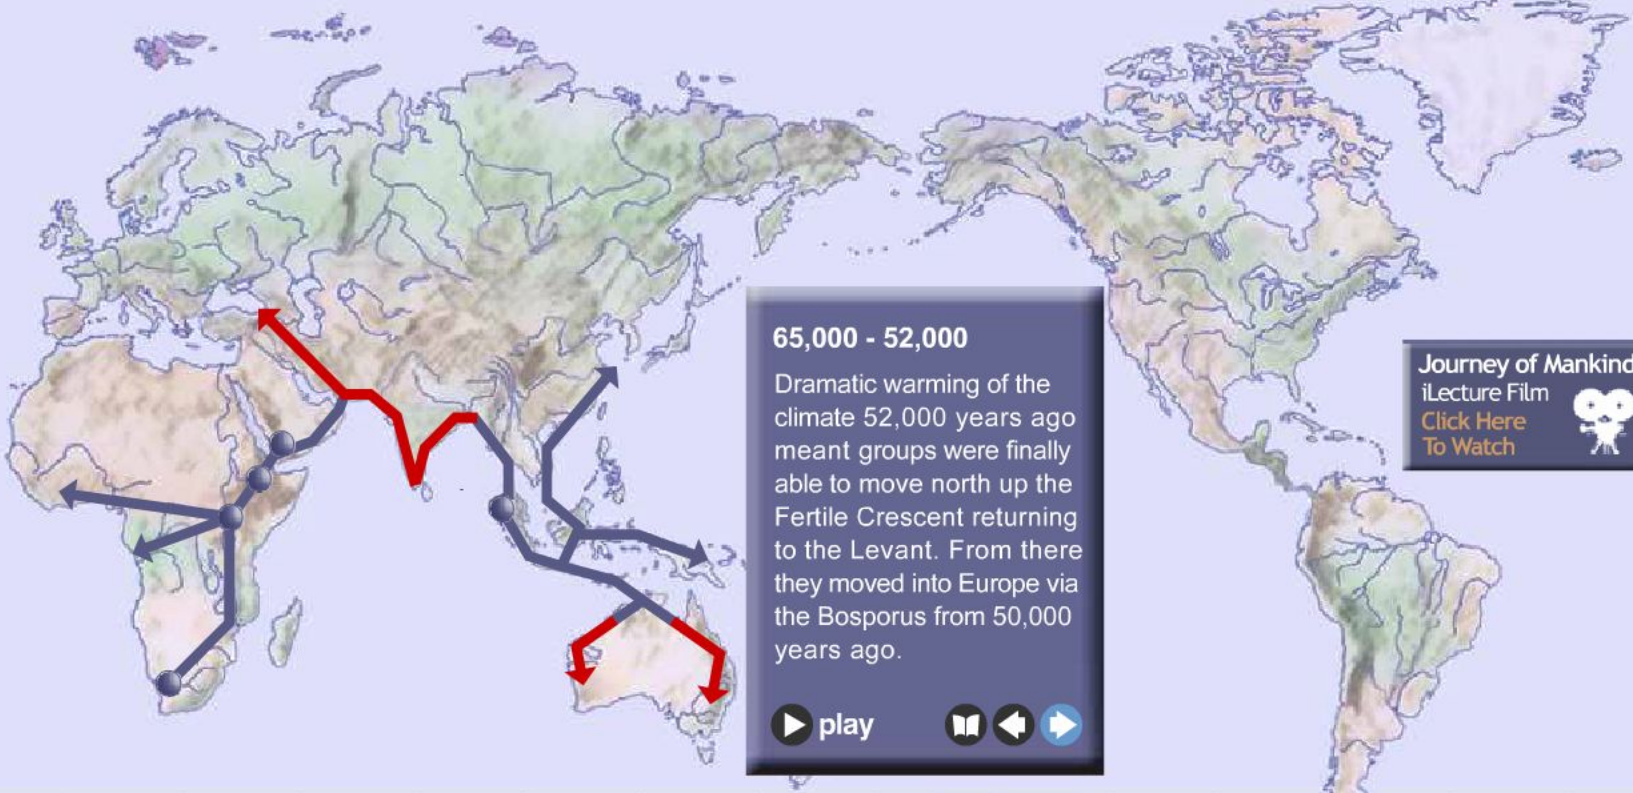

'JOURNEY OF MANKIND' INTERACTIVE TRAIL ADAPTED FROM 'OUT OF EDEN' / 'THE REAL EVE',
STEPHEN OPPENHEIMER © 2003

Journey of Mankind
iLecture Film
[Click Here To Watch](#)

▶ play ◀ ◀ ▶ ▶