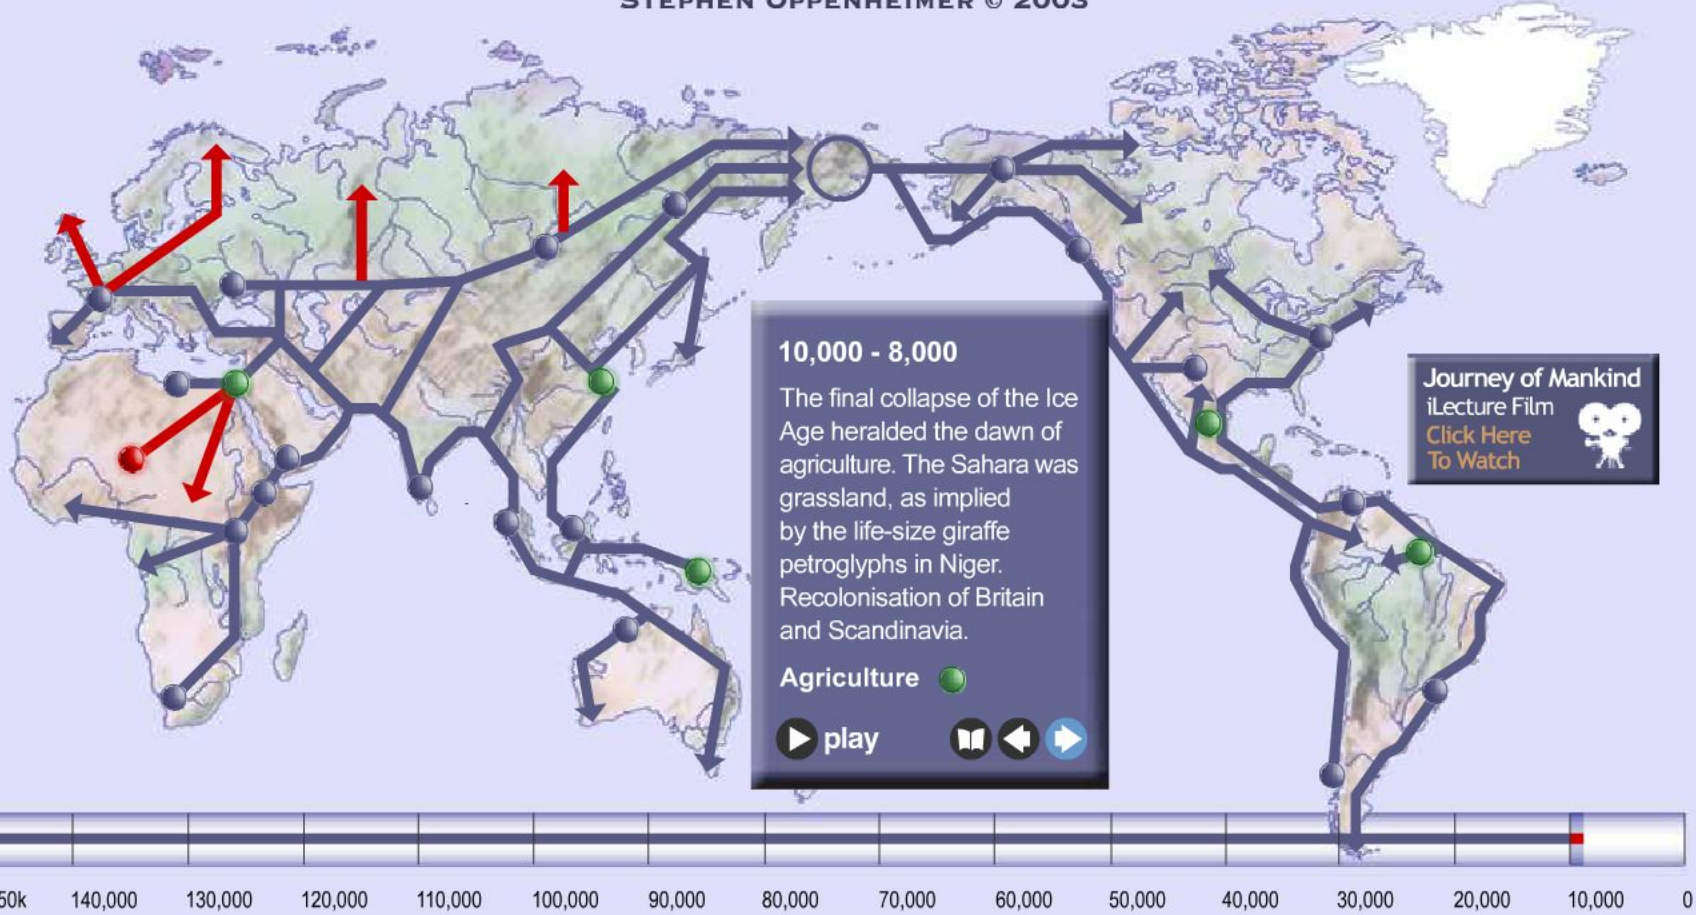

'JOURNEY OF MANKIND' INTERACTIVE TRAIL ADAPTED FROM 'OUT OF EDEN' / 'THE REAL EVE',
STEPHEN OPPENHEIMER © 2003