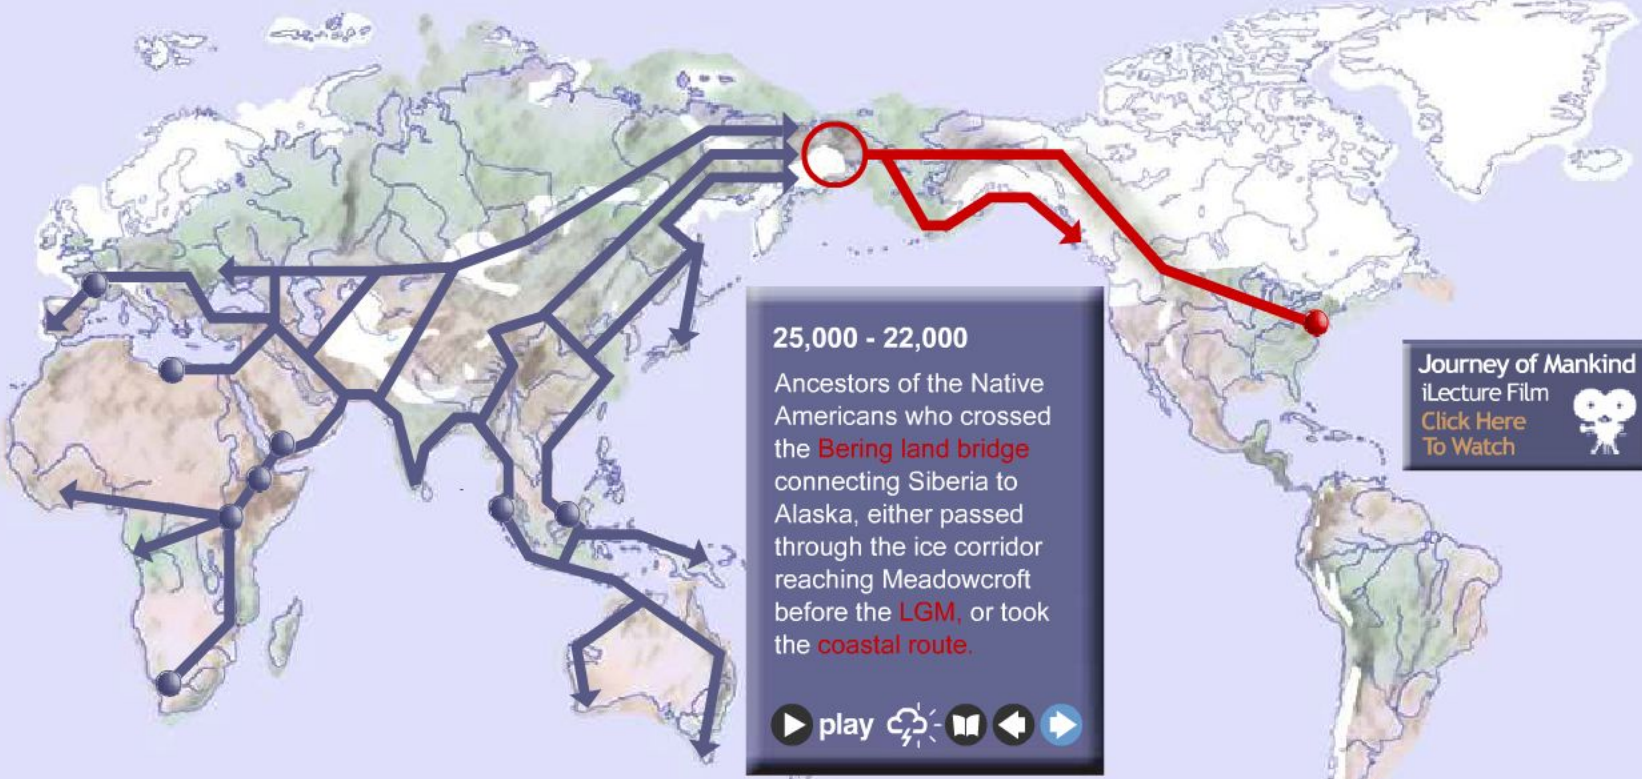

'JOURNEY OF MANKIND' INTERACTIVE TRAIL ADAPTED FROM 'OUT OF EDEN' / 'THE REAL EVE',
STEPHEN OPPENHEIMER © 2003

Journey of Mankind presented by **Bradshaw Foundation** in collaboration with **Stephen Oppenheimer** ©
The Journey of Mankind genetic map may not be reproduced without the consent of Stephen Oppenheimer