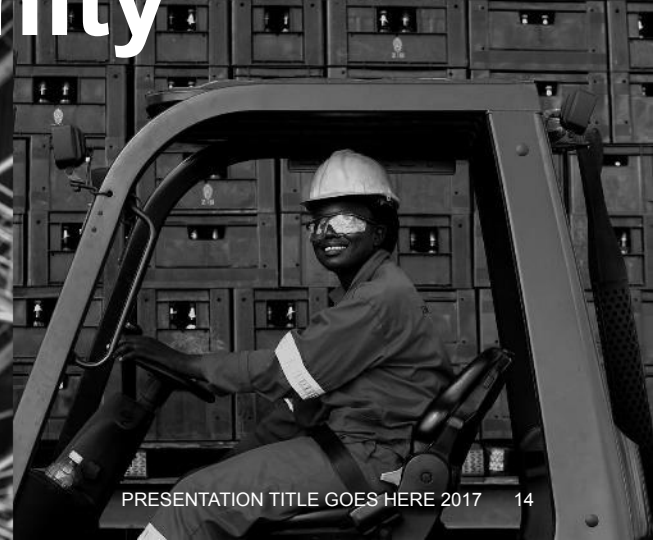

We are community