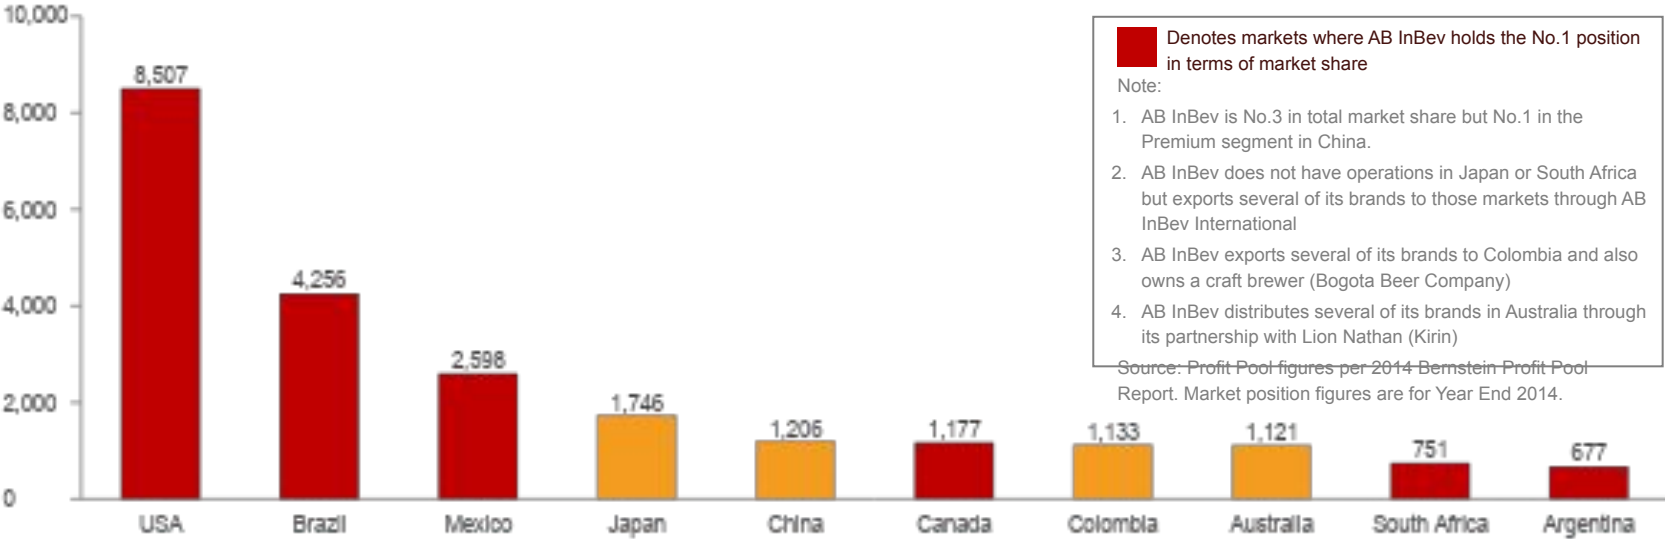

Focused on brands with the greatest potential

Lorem ipsum dolor

Sit amet, consectetur adipis cing elit. Fus ce laoreet ipsum ut laoreet mattis. Morbi tempor massa eget sapien facilisis pulvinar.