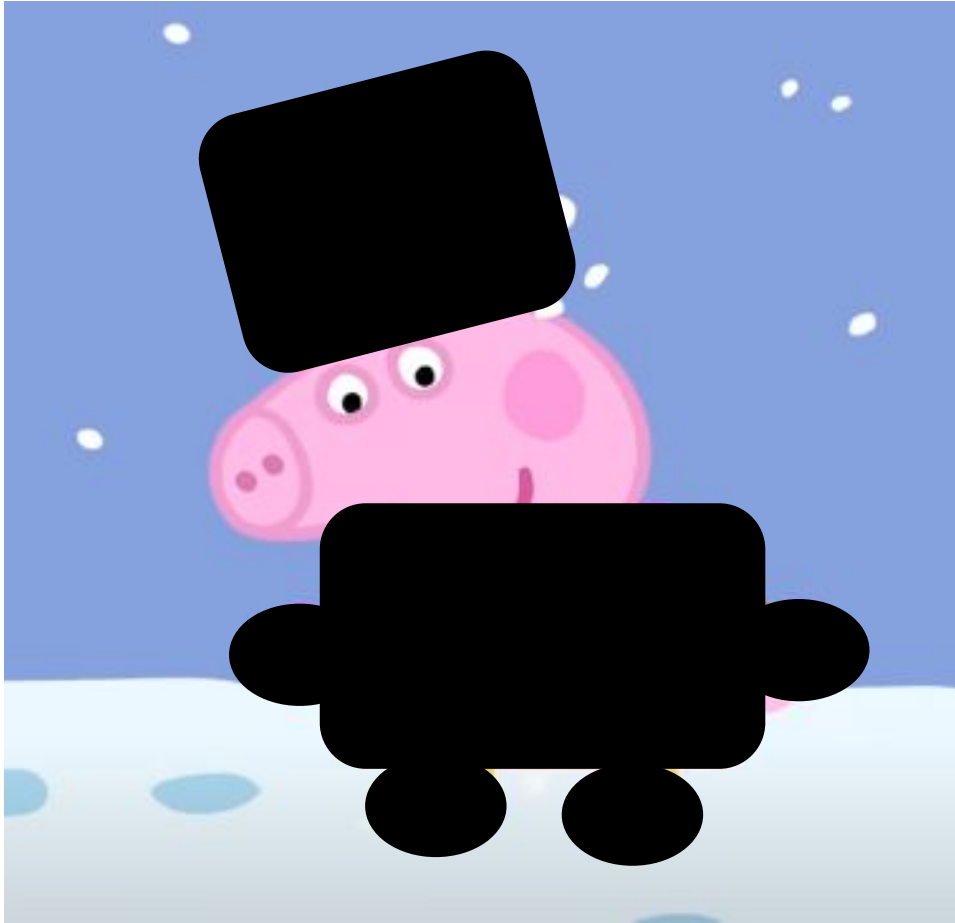

make footprints

A cartoon illustration of a man with a blue beanie, green scarf, and green jacket, blowing a cloud of white snow. To his left is a yellow thermometer with a red liquid level. To his right are four colored boxes with text: A hot (blue), B cold (red), C happy (orange), and D sunny (green).

Peppa Pig - Snow
Quiz
Public ▶

<https://wordwall.net/resource/8594771>

A collection of winter-themed items: a red box with 'a hat', a blue box with 'a scarf', an orange box with 'gloves', a blue box with 'a hat', a red box with a snowman, an orange box with a pair of red shoes, a green box with 'a scarf', a blue box with 'a hat', a red box with a snowman, an orange box with a pair of red shoes, a green box with 'a scarf', and a blue box with 'gloves'.

Peppa Pig - Snow
Matching pairs
Private

<https://wordwall.net/resource/8594877>

**How's the
weather?**

What's this?

**Whose house
is this?**

What colour are Peppa's gloves?

What colour are Peppa's boots?

What colour is Peppa's hat?