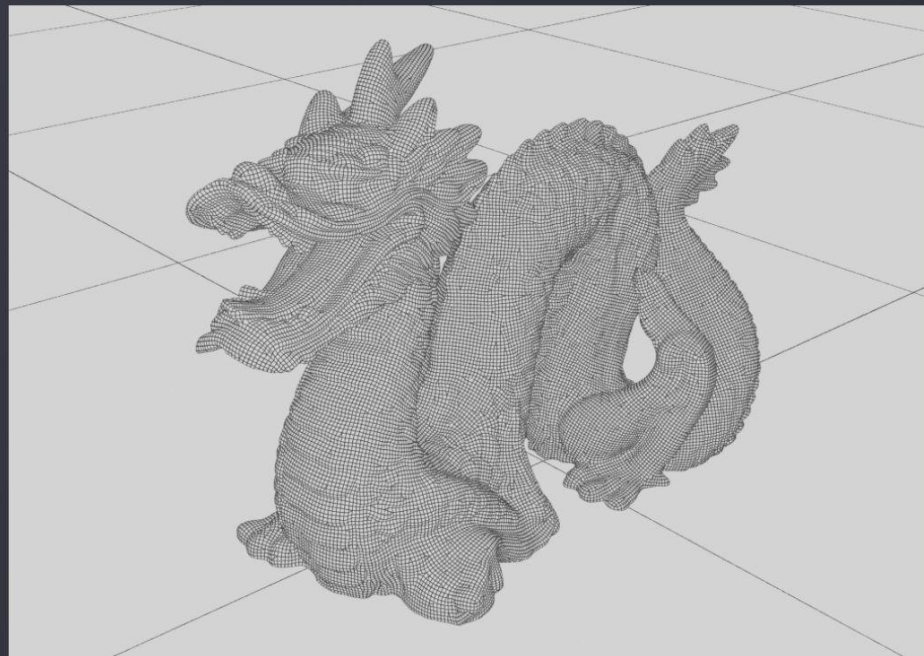

Gradient Type: Mapped | Interpolation: Linear

Source Map: Map #16 (CoronaDistance)

Noise:

Amount: 0,0 | Regular | Fractal | Turbulence

Size: 1,0 | Phase: 0,0 | Levels: 4,0

Corona Select material

Corona Wire material