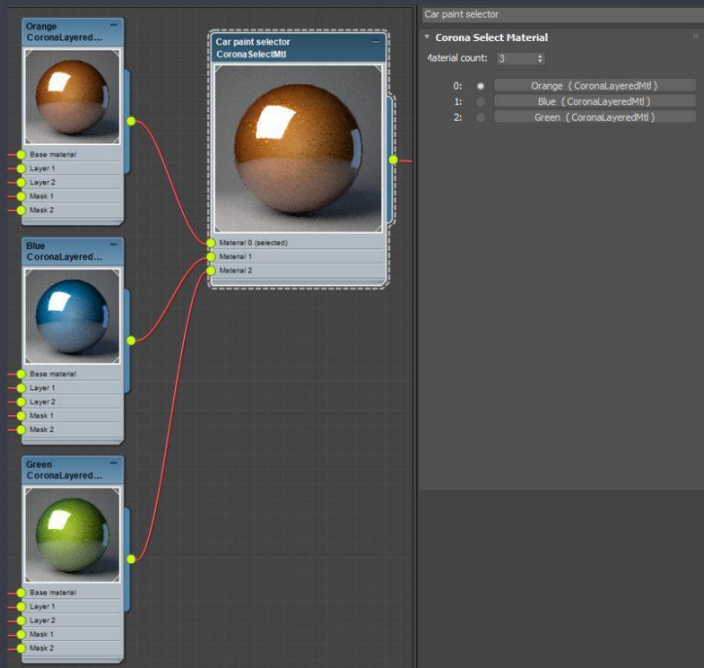

40 БАЗОВОЕ НАПОЛНЕНИЕ ПОМЕЩЕНИЯ

Моделирование интерьера

Corona Select material

Corona Wire material

CONFORM

Compound Objects

▼ Object Type

- AutoGrid
- Morph
- Scatter
- Conform
- Connect
- ShapeMerge**
- Terrain
- Loft
- Meshes
- ProBoolean
- ProCutter
- Boolean

▼ Pick Operand

Pick Shape

Reference Copy

Move Instance

Operands

Mesh: Sphere001

Name:

Delete Shape

Extract Operand

Instance Copy

Operation

Cookie Cutter

Merge

Invert

Output Sub-Mesh Selection

None Edge