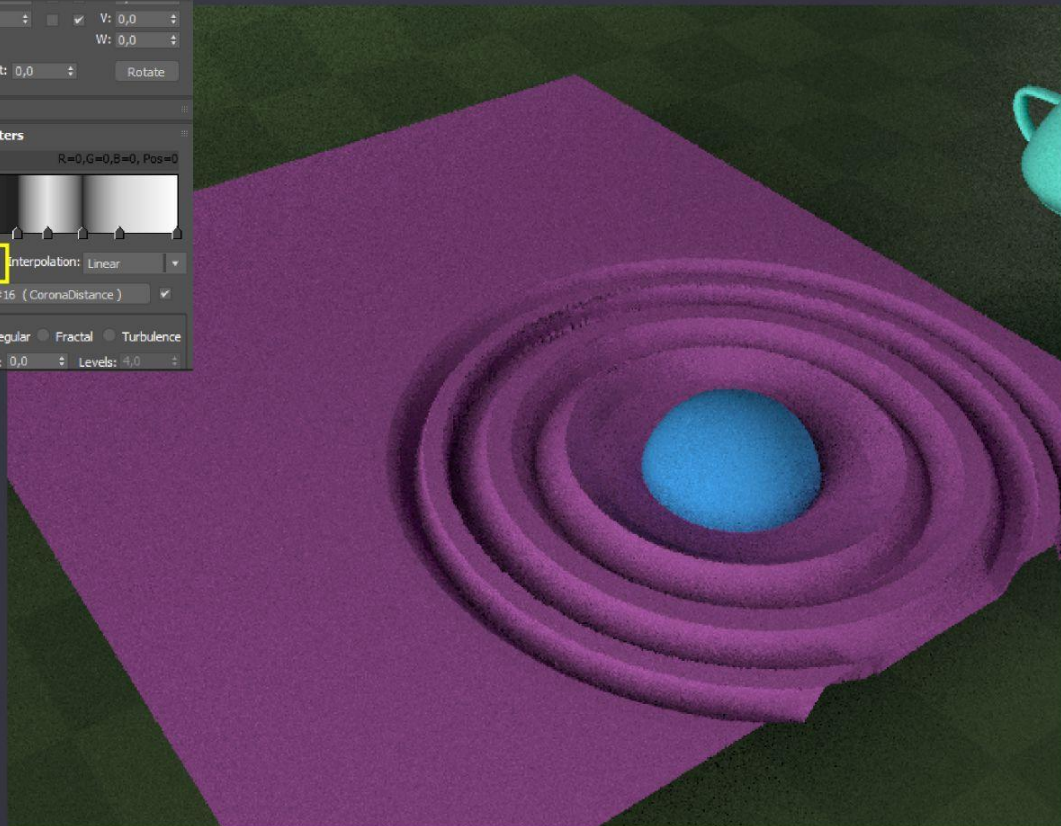

Map #18 (Gradient Ramp)

Map #18

V: 0,0 | 1,0 | V: 0,0

UV | VW | WU | W: 0,0

Blur: 1,0 | Blur offset: 0,0 | Rotate

Noise

Gradient Ramp Parameters

R=0,G=0,B=0, Pos=0

Gradient Type: Mapped | Interpolation: Linear

Source Map: Map #16 (CoronaDistance)

Noise:

Amount: 0,0 | Regular | Fractal | Turbulence

Size: 1,0 | Phase: 0,0 | Levels: 4,0

Corona Select material

Corona Wire material