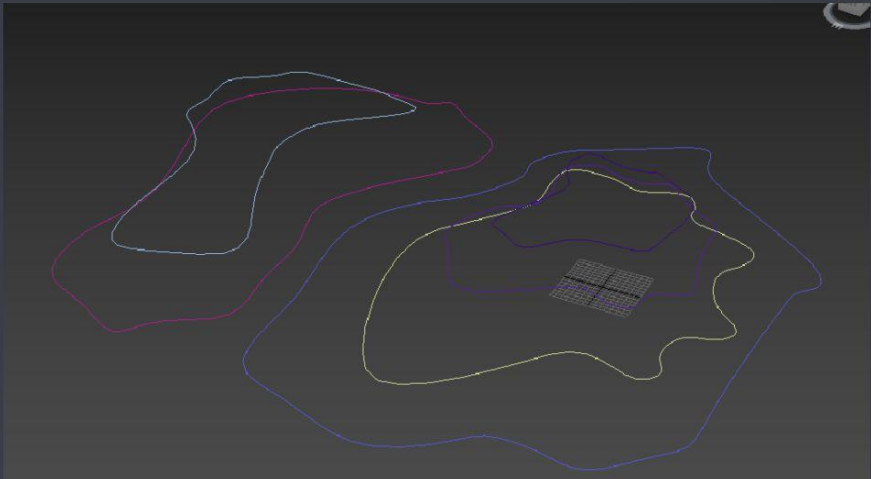

40 БАЗОВОЕ НАПОЛНЕНИЕ ПОМЕЩЕНИЯ

Моделирование интерьера

Corona Select material

Corona Wire material

CONFORM

Compound Objects

▼ Object Type

- AutoGrid
- Morph
- Scatter
- Conform
- Connect
- ShapeMerge**
- Terrain
- Loft
- Meshes
- ProBoolean
- ProCutter
- Boolean

▼ Pick Operand

Pick Shape

Reference Copy

Move Instance

Operands

Mesh: Sphere001

Name:

Delete Shape

Extract Operand

Instance Copy

Operation

Cookie Cutter

Merge

Invert

Output Sub-Mesh Selection

None Edge