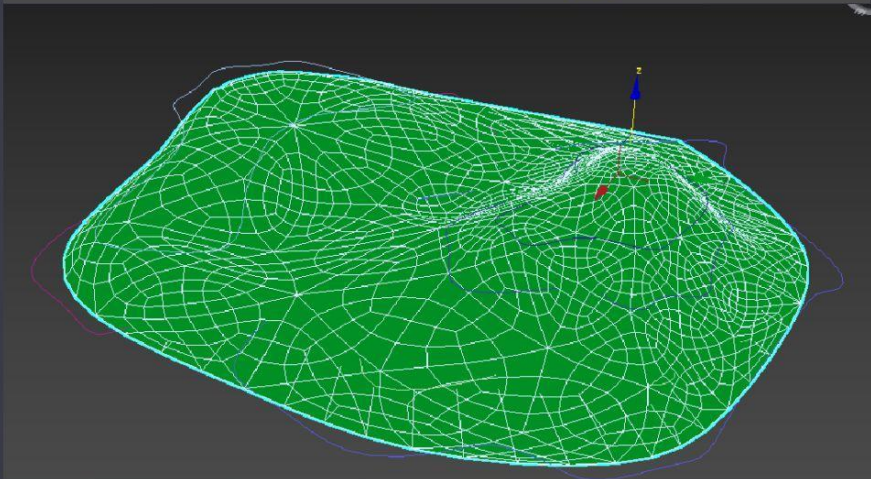

40 БАЗОВОЕ НАПОЛНЕНИЕ ПОМЕЩЕНИЯ

Моделирование интерьера

Corona Select material

Corona Wire material

CONFORM

Compound Objects

▼ Object Type

- AutoGrid
- Morph
- Scatter
- Conform
- Connect
- ShapeMerge**
- Terrain
- Loft
- Meshes
- ProBoolean
- ProCutter
- Boolean

▼ Pick Operand

Pick Shape

Reference Copy

Move Instance

Operands

Mesh: Sphere001

Name:

Delete Shape

Extract Operand

Instance Copy

Operation

Cookie Cutter

Merge

Invert

Output Sub-Mesh Selection

None Edge