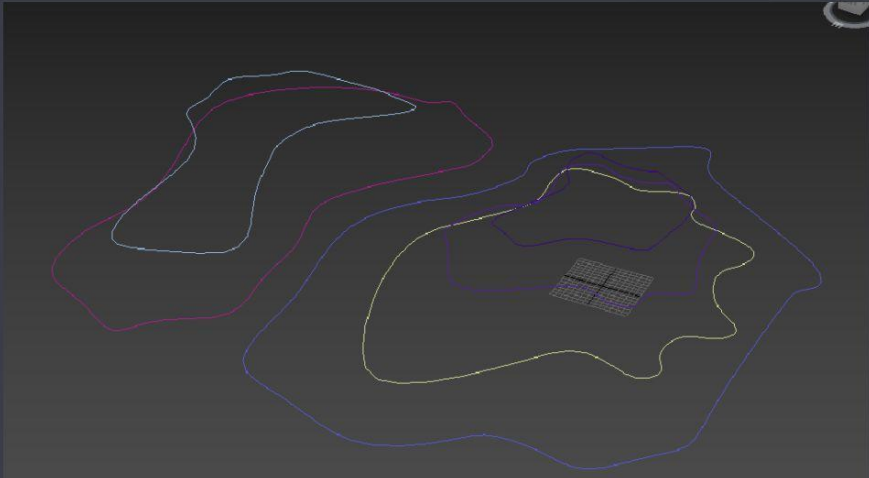

Map #16
CoronaDi...

- Near Texmap
- Far Texmap
- Distance Scale Texmap
- Inside Texmap

Map #18 (Gradient Ramp)

Map #18

V: 0,0 | 1,0 | V: 0,0

UV | VW | WU | W: 0,0

Blur: 1,0 | Blur offset: 0,0 | Rotate

Noise

Gradient Ramp Parameters

R=0,G=0,B=0, Pos=0

Gradient Type: Mapped | Interpolation: Linear

Source Map: Map #16 (CoronaDistance)

Noise:

Amount: 0,0 | Regular | Fractal | Turbulence

Size: 1,0 | Phase: 0,0 | Levels: 4,0

Corona Select material

Corona Wire material

CONFORM

Compound Objects ▾

▼ **Object Type** ☰

AutoGrid

Morph	Scatter
Conform	Connect
BlobMesh	ShapeMerge
Terrain	Loft
Mesher	ProBoolean
ProCutter	Boolean

Compound Objects

▼ Object Type

- AutoGrid
- Morph
- Scatter
- Conform
- Connect
- ShapeMerge**
- Terrain
- Loft
- Meshes
- ProBoolean
- ProCutter
- Boolean

▼ Pick Operand

Pick Shape

Reference Copy

Move Instance

Operands

Mesh: Sphere001