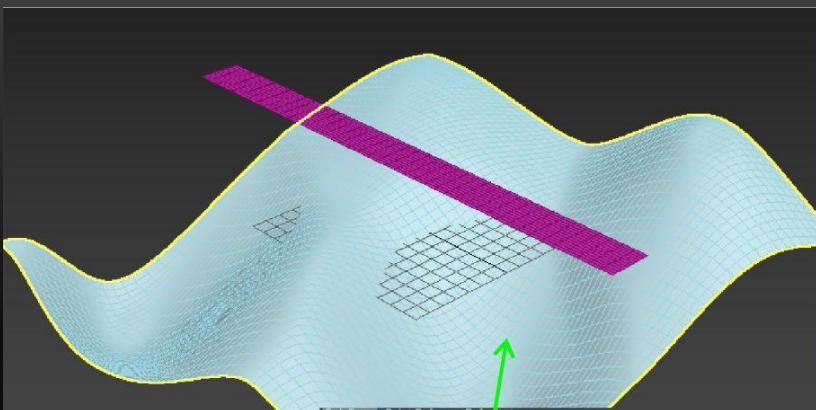

40 БАЗОВОЕ НАПОЛНЕНИЕ ПОМЕЩЕНИЯ

Моделирование интерьера

Corona Select material

Corona Wire material

CONFORM

Compound Objects

▼ Object Type

- AutoGrid
- Morph
- Scatter
- Conform
- Connect
- ShapeMerge**
- Terrain
- Loft
- Meshes
- ProBoolean
- ProCutter
- Boolean

▼ Pick Operand

Pick Shape

Reference Copy

Move Instance

Operands

Mesh: Sphere001

Name:

Delete Shape

Extract Operand

Instance Copy

Operation

Cookie Cutter

Merge

Invert

Output Sub-Mesh Selection

None Edge