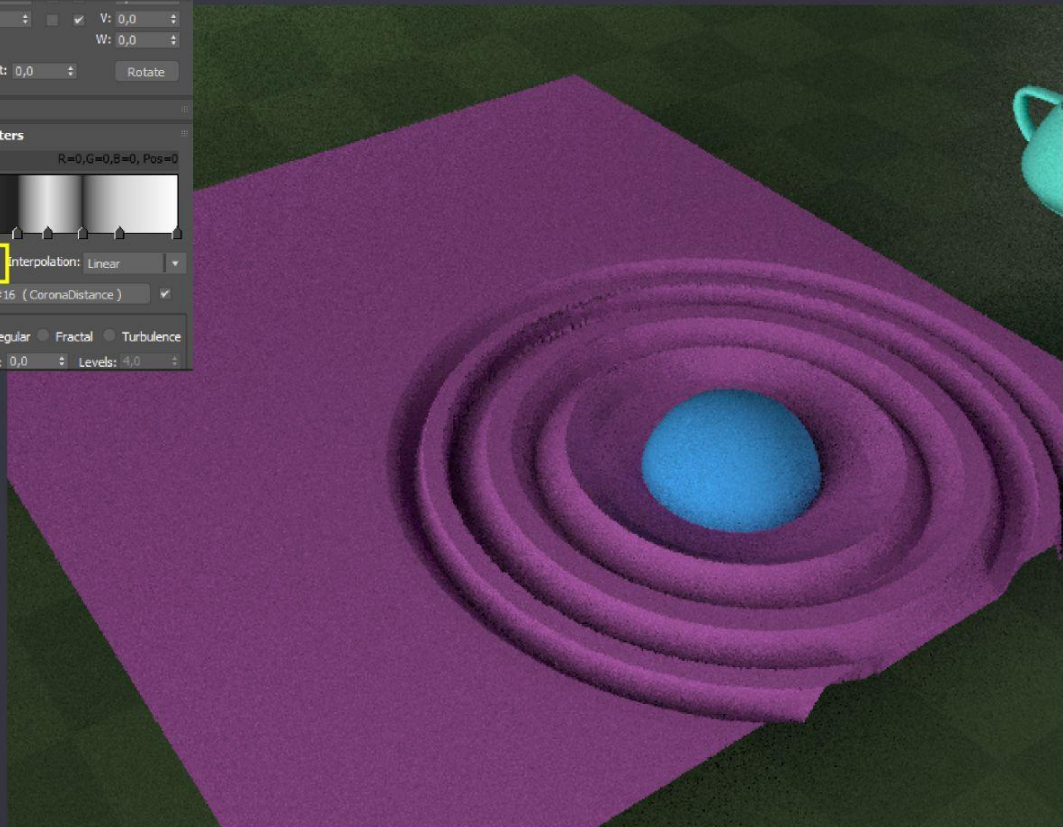

40 БАЗОВОЕ НАПОЛНЕНИЕ ПОМЕЩЕНИЯ

Моделирование интерьера

Corona Select material

Corona Wire material

CONFORM

Compound Objects

▼ Object Type

- AutoGrid
- Morph
- Scatter
- Conform
- Connect
- ShapeMerge**
- Terrain
- Loft
- Meshes
- ProBoolean
- ProCutter
- Boolean

▼ Pick Operand

Pick Shape

Reference Copy

Move Instance

Operands

Mesh: Sphere001

Name:

Delete Shape