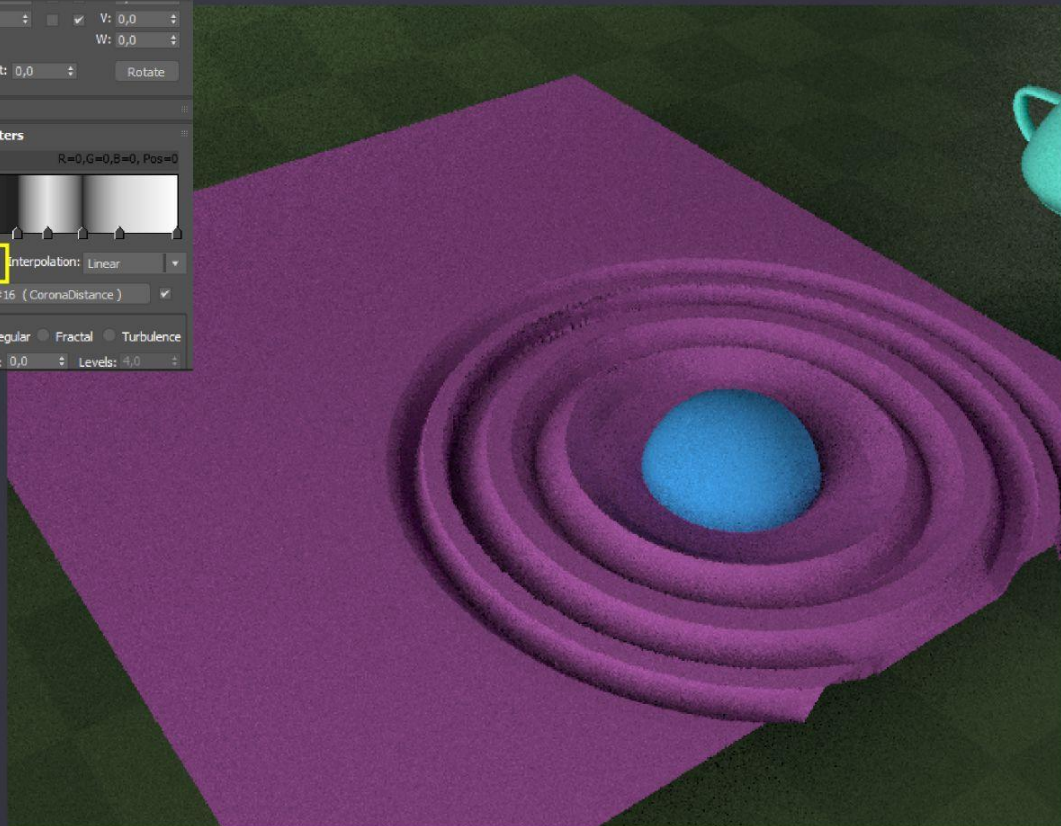

Gradient Ramp Parameters

R=0,G=0,B=0, Pos=0

Gradient Type: Mapped | Interpolation: Linear

Source Map: Map #16 (CoronaDistance)

Noise:

Amount: 0,0 | Regular | Fractal | Turbulence

Size: 1,0 | Phase: 0,0 | Levels: 4,0

Corona Select material

Corona Wire material

CONFORM

Compound Objects ▾

▼ **Object Type** ☰

AutoGrid

Morph	Scatter
Conform	Connect
BlobMesh	ShapeMerge
Terrain	Loft
Mesher	ProBoolean
ProCutter	Boolean

Compound Objects