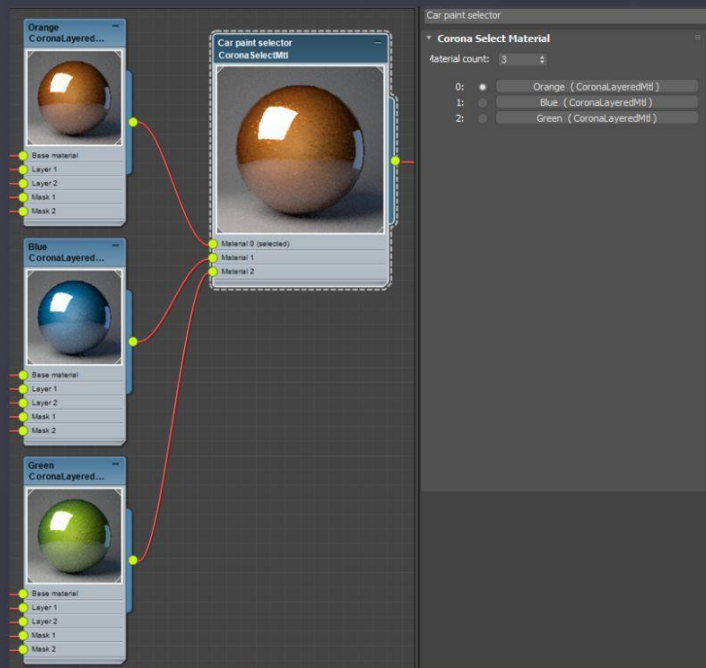

Map #16
CoronaDi...

- Near Texmap
- Far Texmap
- Distance Scale Texmap
- Inside Texmap

Map #18 (Gradient Ramp)

Map #18

V: 0,0 | 1,0 | V: 0,0

UV | VW | WU | W: 0,0

Blur: 1,0 | Blur offset: 0,0 | Rotate

Noise

Gradient Ramp Parameters

R=0,G=0,B=0, Pos=0

Gradient Type: Mapped | Interpolation: Linear

Source Map: Map #16 (CoronaDistance)

Noise:

Amount: 0,0 | Regular | Fractal | Turbulence

Size: 1,0 | Phase: 0,0 | Levels: 4,0

Corona Select material

Corona Wire material

CONFORM

Compound Objects ▾

▼ **Object Type** ☰

AutoGrid

Morph	Scatter
Conform	Connect
BlobMesh	ShapeMerge
Terrain	Loft
Mesher	ProBoolean
ProCutter	Boolean

Compound Objects