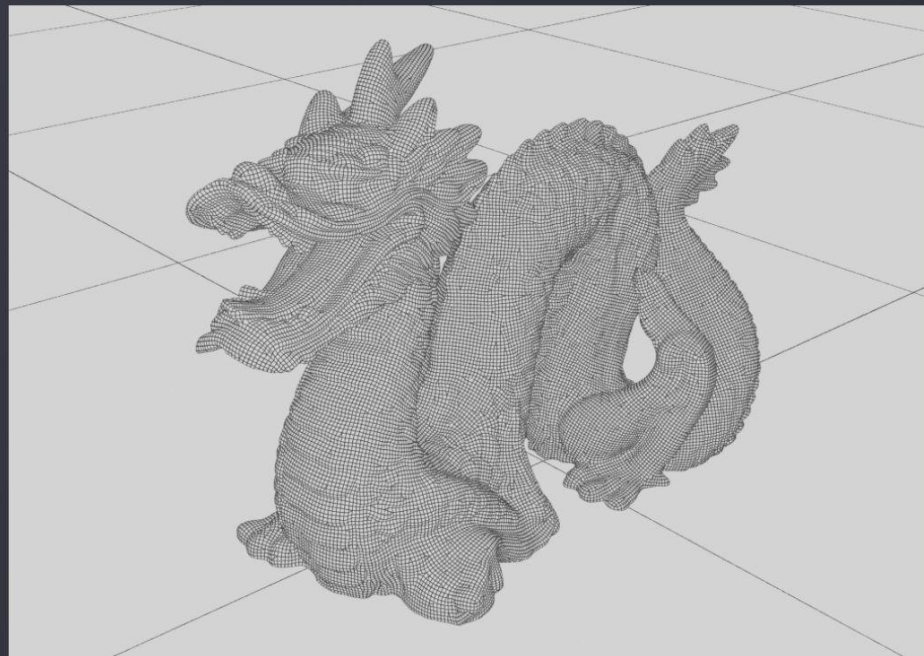

Corona Wire material