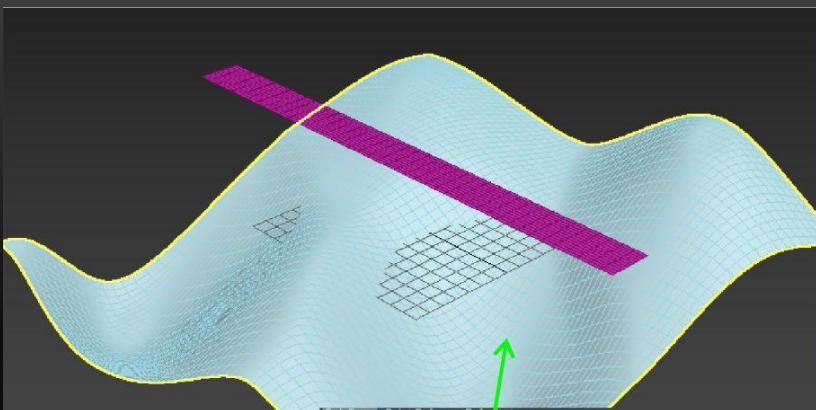

Gradient Ramp Parameters

R=0,G=0,B=0, Pos=0

Gradient Type: Mapped | Interpolation: Linear

Source Map: Map #16 (CoronaDistance)

Noise:

Amount: 0,0 | Regular | Fractal | Turbulence

Size: 1,0 | Phase: 0,0 | Levels: 4,0

Corona Select material

Corona Wire material

CONFORM

Compound Objects ▾

▼ **Object Type** ☰

AutoGrid

Morph	Scatter
Conform	Connect
BlobMesh	ShapeMerge
Terrain	Loft
Mesher	ProBoolean
ProCutter	Boolean

Compound Objects

▼ Object Type

- AutoGrid
- Morph
- Scatter
- Conform
- Connect
- ShapeMerge**
- Terrain
- Loft
- Meshes
- ProBoolean
- ProCutter
- Boolean

▼ Pick Operand

Pick Shape

Reference Copy

Move Instance

Operands

Mesh: Sphere001

Name:

Delete Shape

Extract Operand

Instance Copy

Operation

Cookie Cutter

Merge

Invert