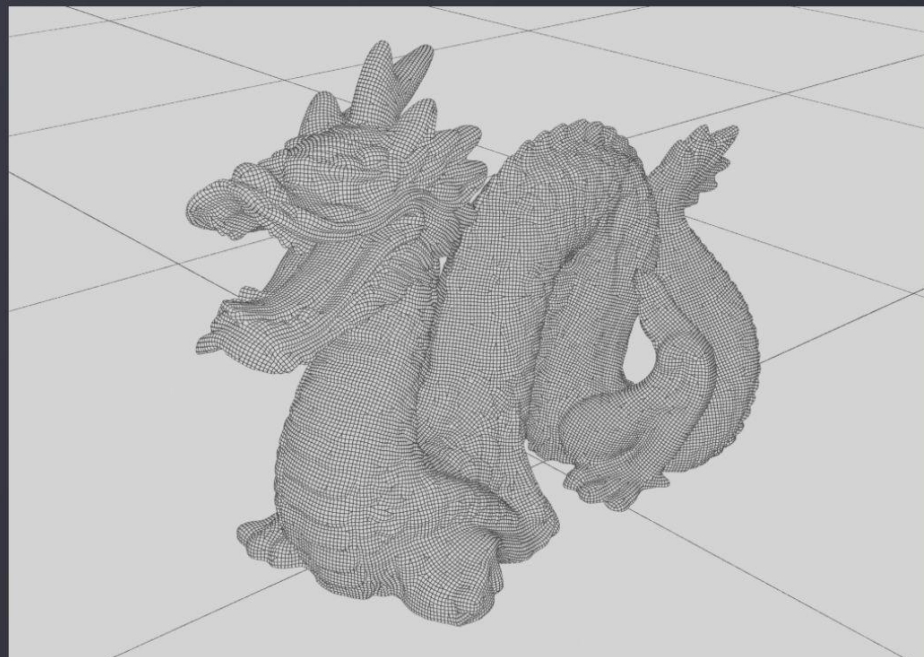

Corona Wire material