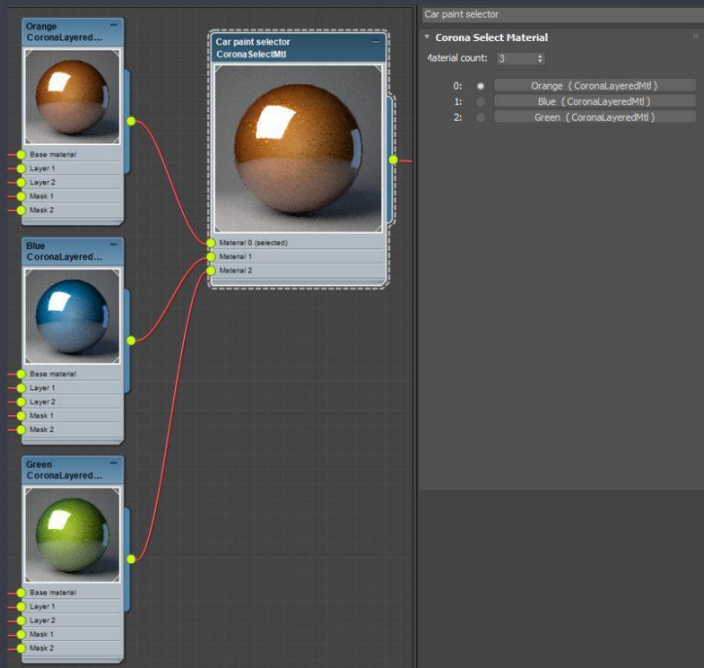

Gradient Type: Mapped | Interpolation: Linear

Source Map: Map #16 (CoronaDistance)

Noise:

Amount: 0,0 | Regular | Fractal | Turbulence

Size: 1,0 | Phase: 0,0 | Levels: 4,0

Corona Select material

Corona Wire material