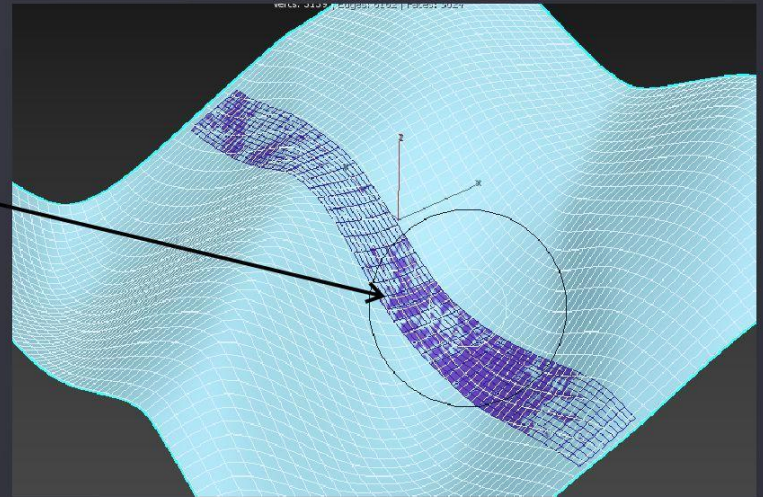

40 БАЗОВОЕ НАПОЛНЕНИЕ ПОМЕЩЕНИЯ

Моделирование интерьера

Corona Select material

Corona Wire material

CONFORM

Compound Objects

▼ Object Type

- AutoGrid
- Morph
- Scatter
- Conform
- Connect
- ShapeMerge**
- Terrain
- Loft
- Meshes
- ProBoolean
- ProCutter
- Boolean

▼ Pick Operand

Pick Shape

Reference Copy

Move Instance

Operands

Mesh: Sphere001

Name:

Delete Shape

Extract Operand

Instance Copy

Operation

Cookie Cutter

Merge

Invert

Output Sub-Mesh Selection

None Edge