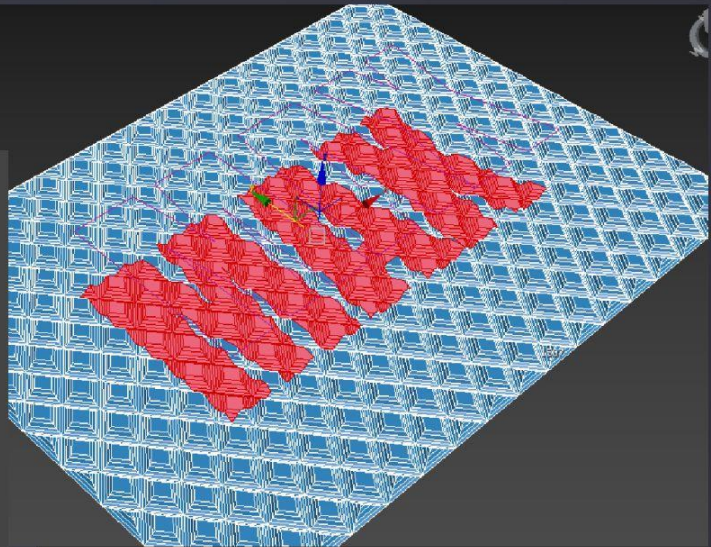

Gradient Type: Mapped | Interpolation: Linear

Source Map: Map #16 (CoronaDistance)

Noise:

Amount: 0,0 | Regular | Fractal | Turbulence

Size: 1,0 | Phase: 0,0 | Levels: 4,0

Corona Select material

Corona Wire material

Operands

Mesh: Sphere001

Name:

Delete Shape

Extract Operand

Instance Copy

Operation

Cookie Cutter

Merge

Invert

Output Sub-Mesh Selection

None Edge

Face Vertex

Standard [Default Shading]

Истинная красота
изображения в 4К

Гармония и цветовые схемы