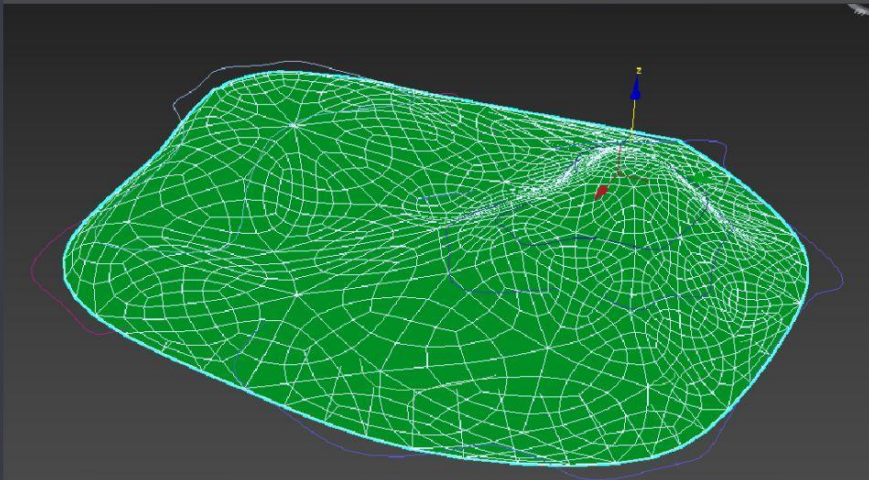

Gradient Ramp Parameters

R=0,G=0,B=0, Pos=0

Gradient Type: Mapped | Interpolation: Linear

Source Map: Map #16 (CoronaDistance)

Noise:

Amount: 0,0 | Regular | Fractal | Turbulence

Size: 1,0 | Phase: 0,0 | Levels: 4,0

Corona Select material

Corona Wire material

CONFORM

Compound Objects ▾

▼ **Object Type** ☰

AutoGrid

Morph	Scatter
Conform	Connect
BlobMesh	ShapeMerge
Terrain	Loft
Mesher	ProBoolean
ProCutter	Boolean

Compound Objects

▼ Object Type

- AutoGrid
- Morph
- Scatter
- Conform
- Connect
- ShapeMerge**
- Terrain
- Loft
- Meshes
- ProBoolean
- ProCutter
- Boolean

▼ Pick Operand

Pick Shape

Reference Copy

Move Instance

Operands

Mesh: Sphere001