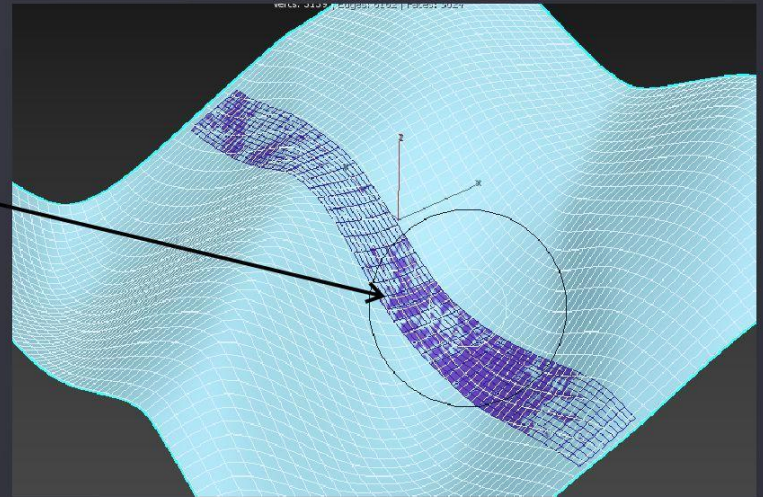

Gradient Ramp Parameters

R=0,G=0,B=0, Pos=0

Gradient Type: Mapped | Interpolation: Linear

Source Map: Map #16 (CoronaDistance)

Noise:

Amount: 0,0 | Regular | Fractal | Turbulence

Size: 1,0 | Phase: 0,0 | Levels: 4,0

Corona Select material

Corona Wire material

CONFORM

Compound Objects ▾

▼ **Object Type** ☰

AutoGrid

Morph	Scatter
Conform	Connect
BlobMesh	ShapeMerge
Terrain	Loft
Mesher	ProBoolean
ProCutter	Boolean

Compound Objects

▼ Object Type

- AutoGrid
- Morph
- Scatter
- Conform
- Connect
- ShapeMerge**
- Terrain
- Loft
- Meshes
- ProBoolean
- ProCutter
- Boolean

▼ Pick Operand

Pick Shape

Reference Copy

Move Instance

Operands

Mesh: Sphere001