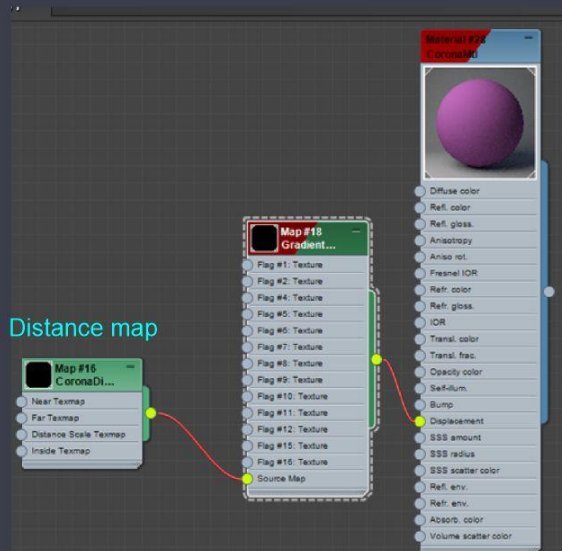

40 БАЗОВОЕ НАПОЛНЕНИЕ ПОМЕЩЕНИЯ

Моделирование интерьера

Corona Select material

Corona Wire material

CONFORM

Compound Objects

▼ Object Type

- AutoGrid
- Morph
- Scatter
- Conform
- Connect
- ShapeMerge**
- Terrain
- Loft
- Meshes
- ProBoolean
- ProCutter
- Boolean

▼ Pick Operand

Pick Shape

Reference Copy

Move Instance

Operands

Mesh: Sphere001

Name:

Delete Shape

Extract Operand

Instance Copy

Operation

Cookie Cutter

Merge

Invert

Output Sub-Mesh Selection

None Edge