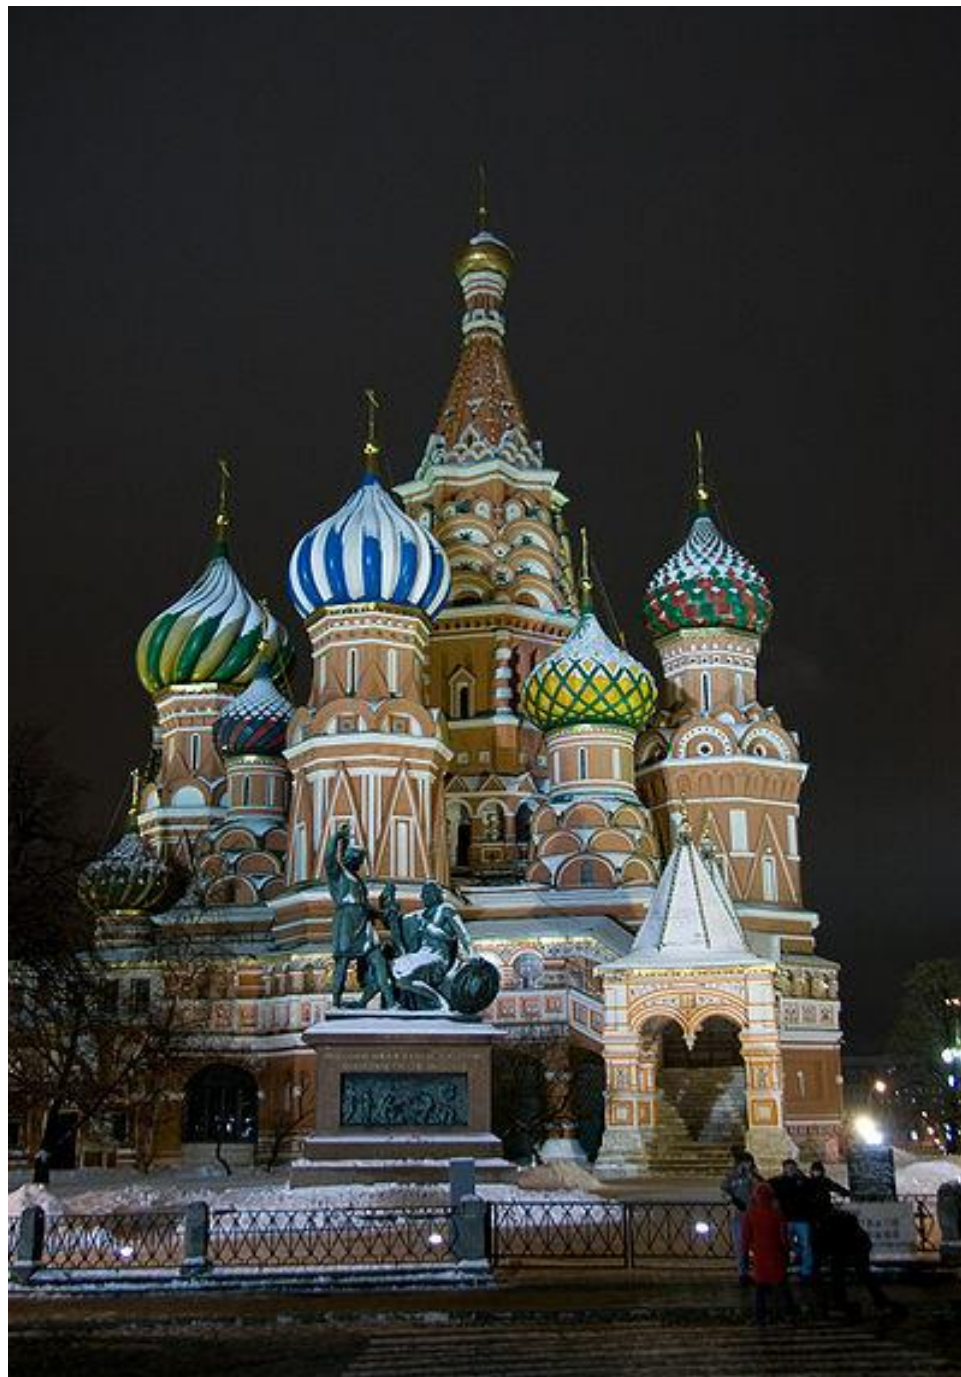

wm-pa

The background features a central globe showing the continents of Europe and Africa. Surrounding the globe are several circular inset images: a large building, a rocky coastline with people, a wind turbine, a cityscape, a river with a waterfall, a snowy mountain range, and a lush green landscape with a stream.

# Кот в мешке