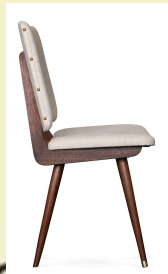

x 6.8m

CUP'D

DINING

KITCHEN

UP

STORE

P'TRY

P'TRY