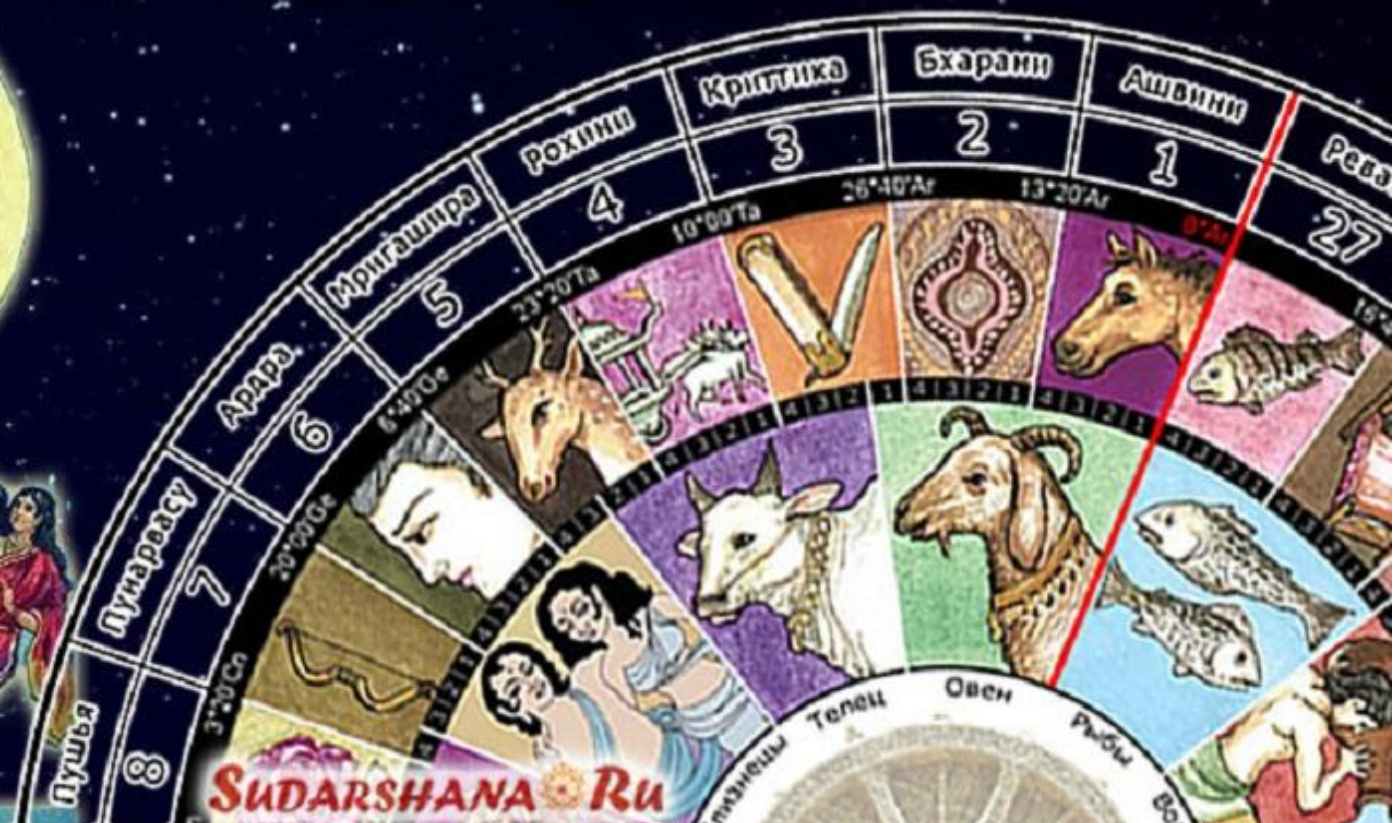

НАКШАТРЫ "ЛУННЫЕ СТОЯНКИ"

SUDARSHANA RU