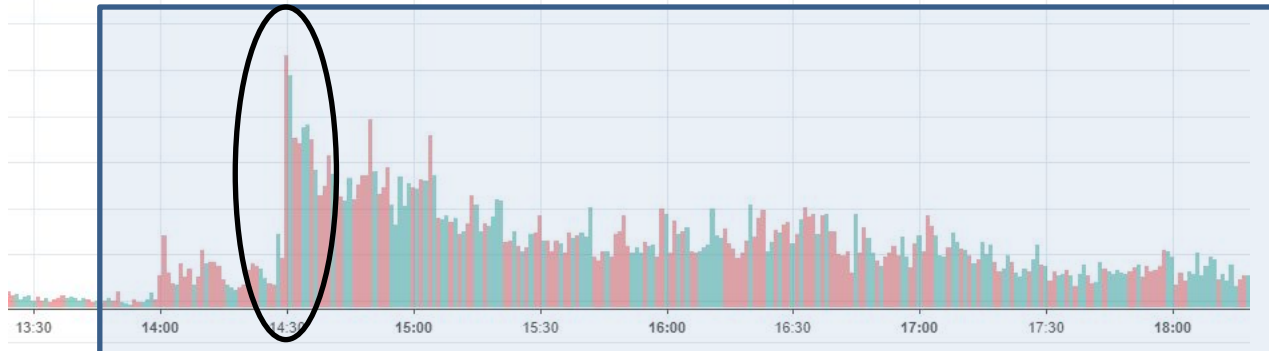

TradingView Issue 8 – Slide 1

TradingView Issue 8 - Slide 2

This snapshot of the NAS100USD M1 for the same period as in Slide 1 but taken at 15:42 UK time today. Note the volume distribution is distinctly different from that shown in Slide 1. I'd expect them to be the same.