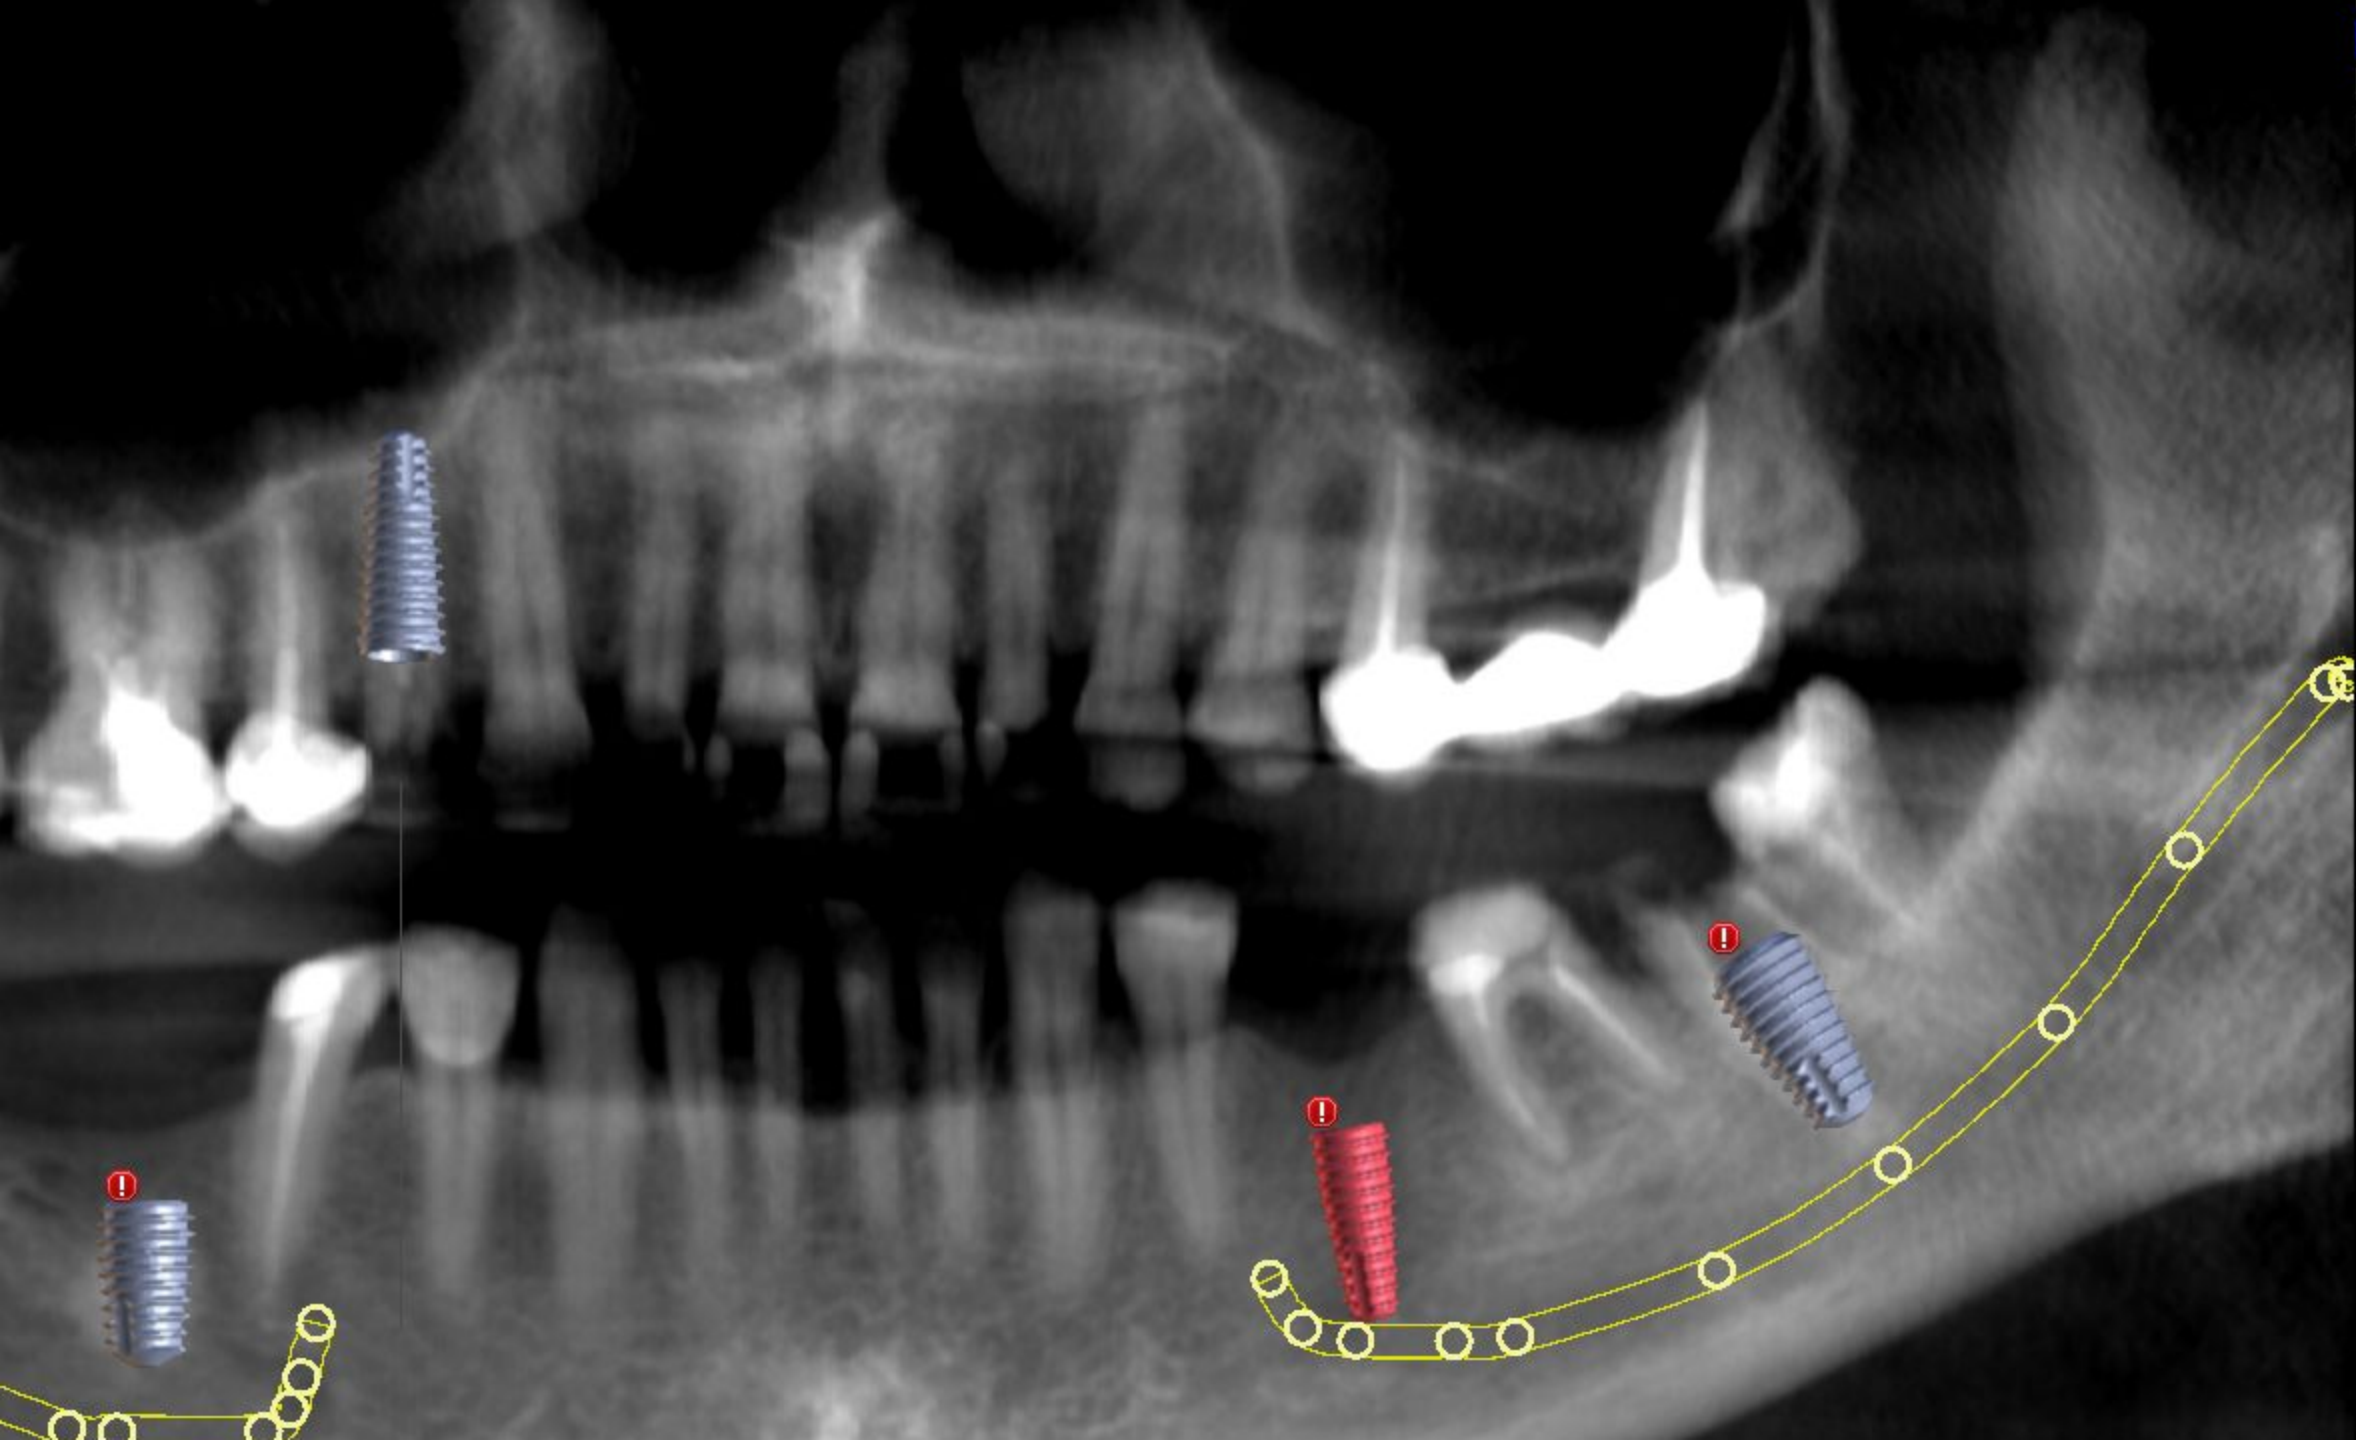

X-Ray

Current Settings

Brightness

Contrast

Presets

Nerve Color	
0	Yellow
1	Yellow