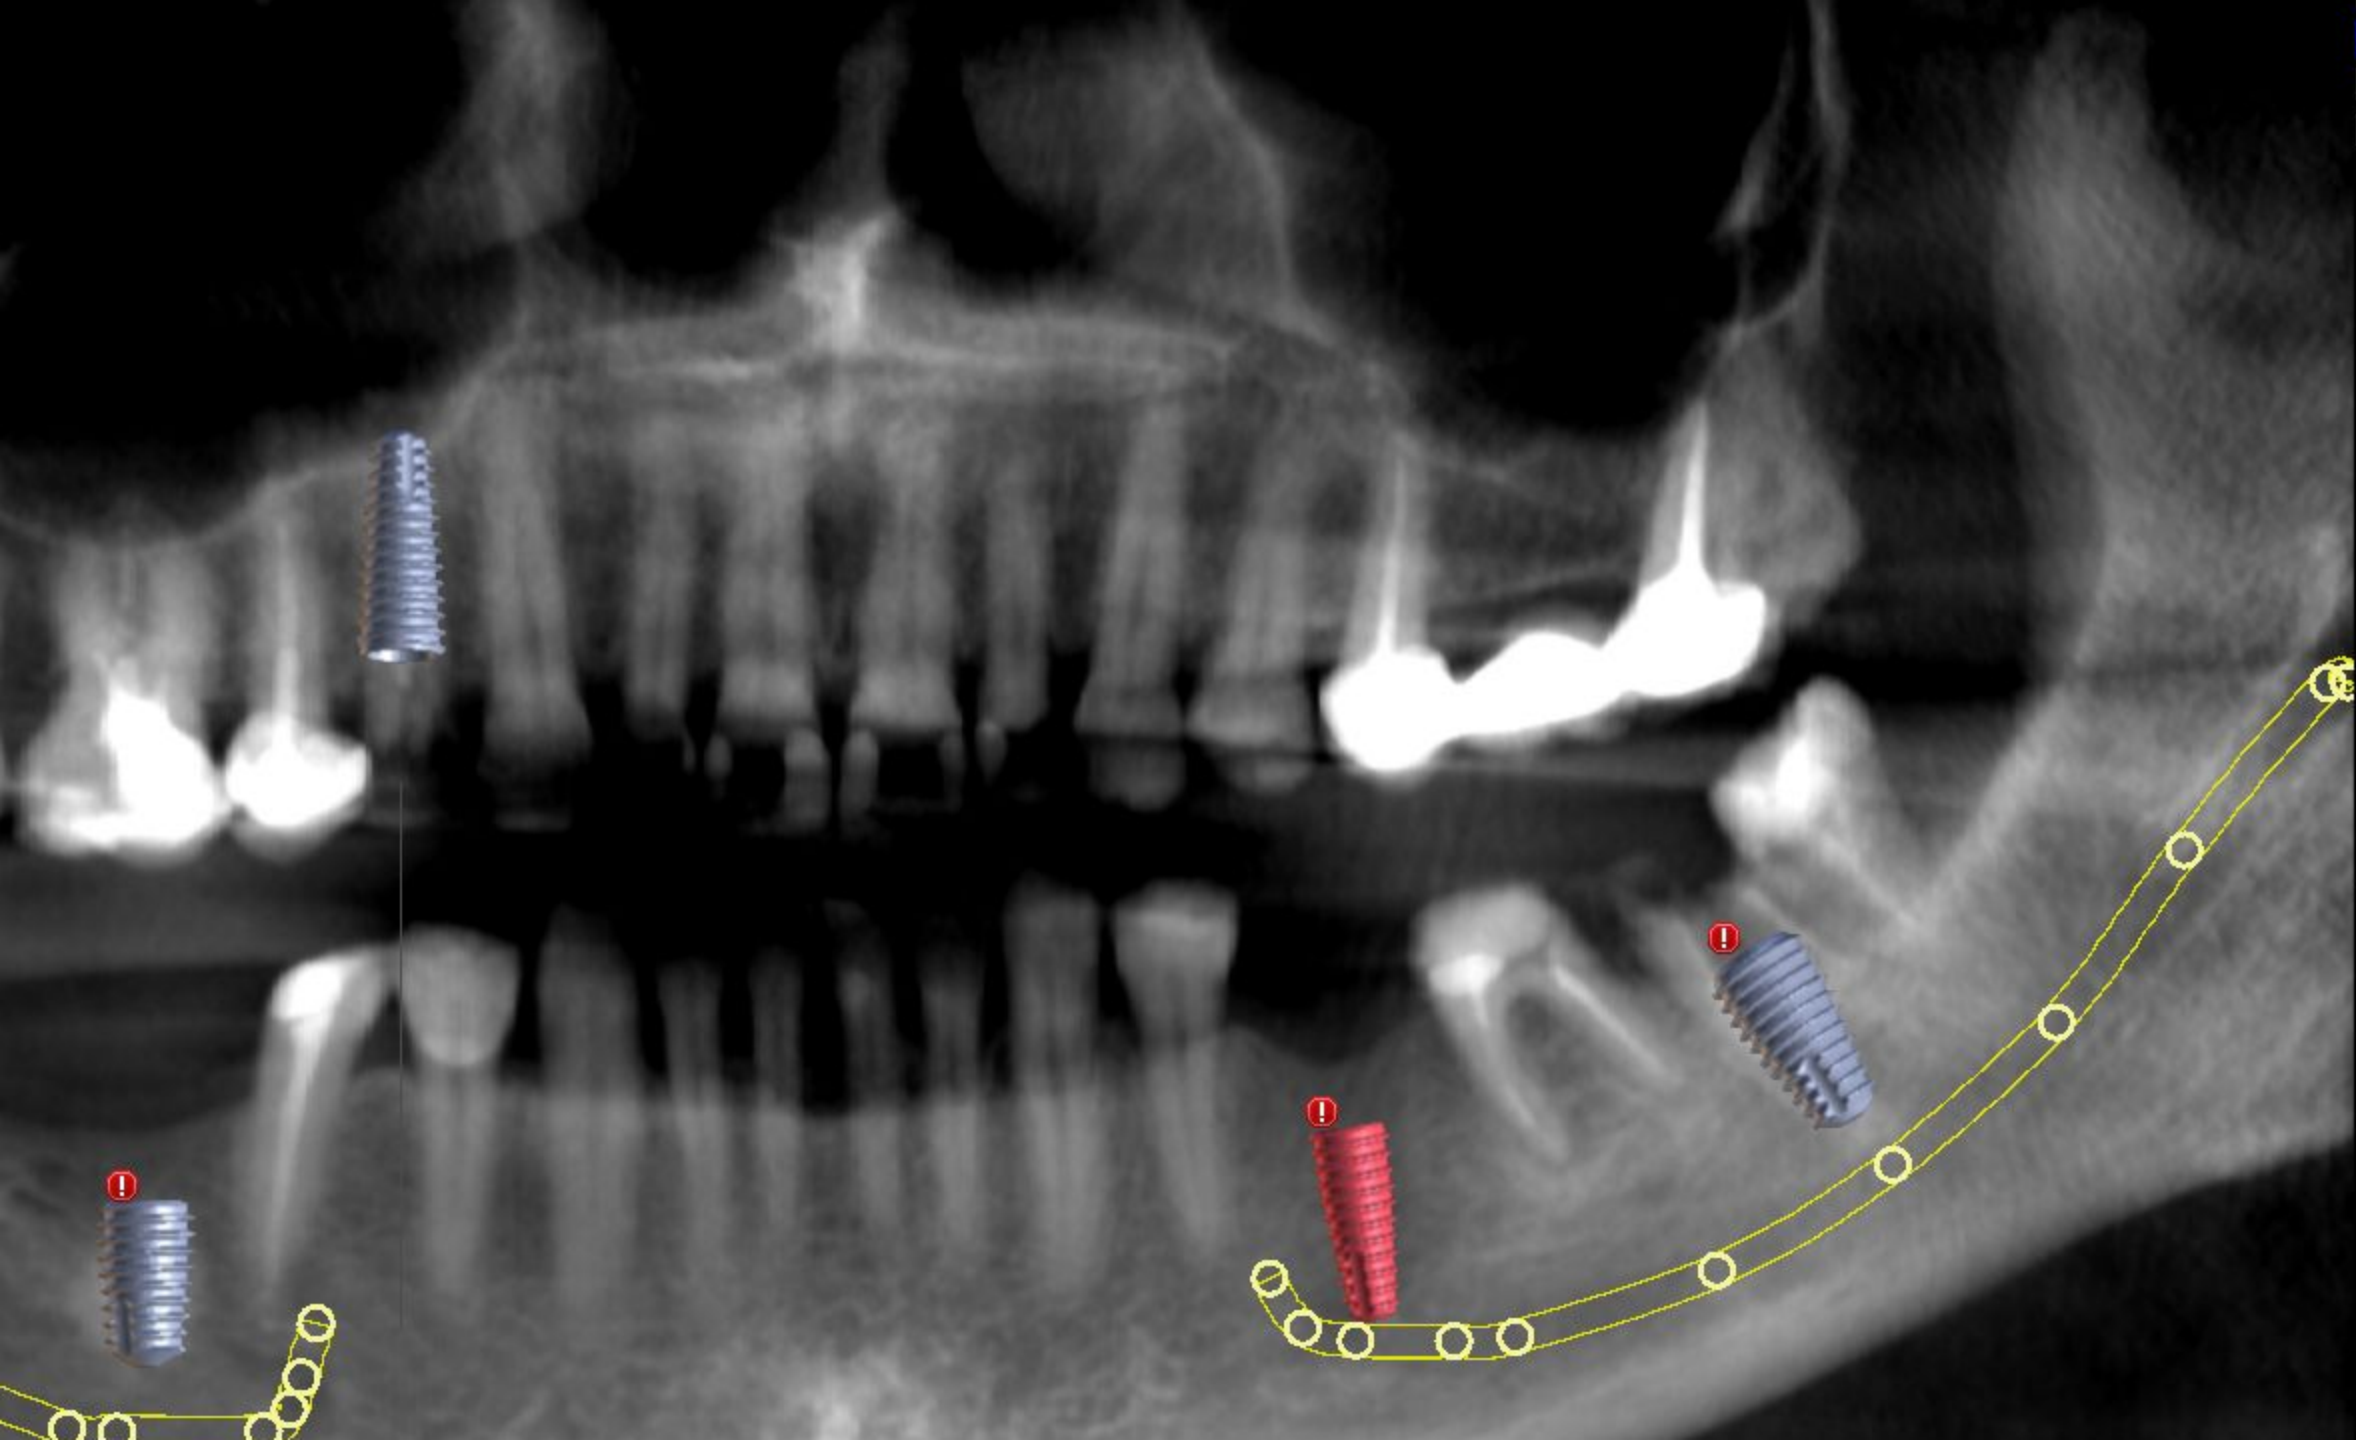

X-Ray

Current Settings

Brightness

Contrast

Presets

Navigation icons: Home, Back, Forward, Refresh, Close

Nerve Color	
0	Yellow
1	Yellow