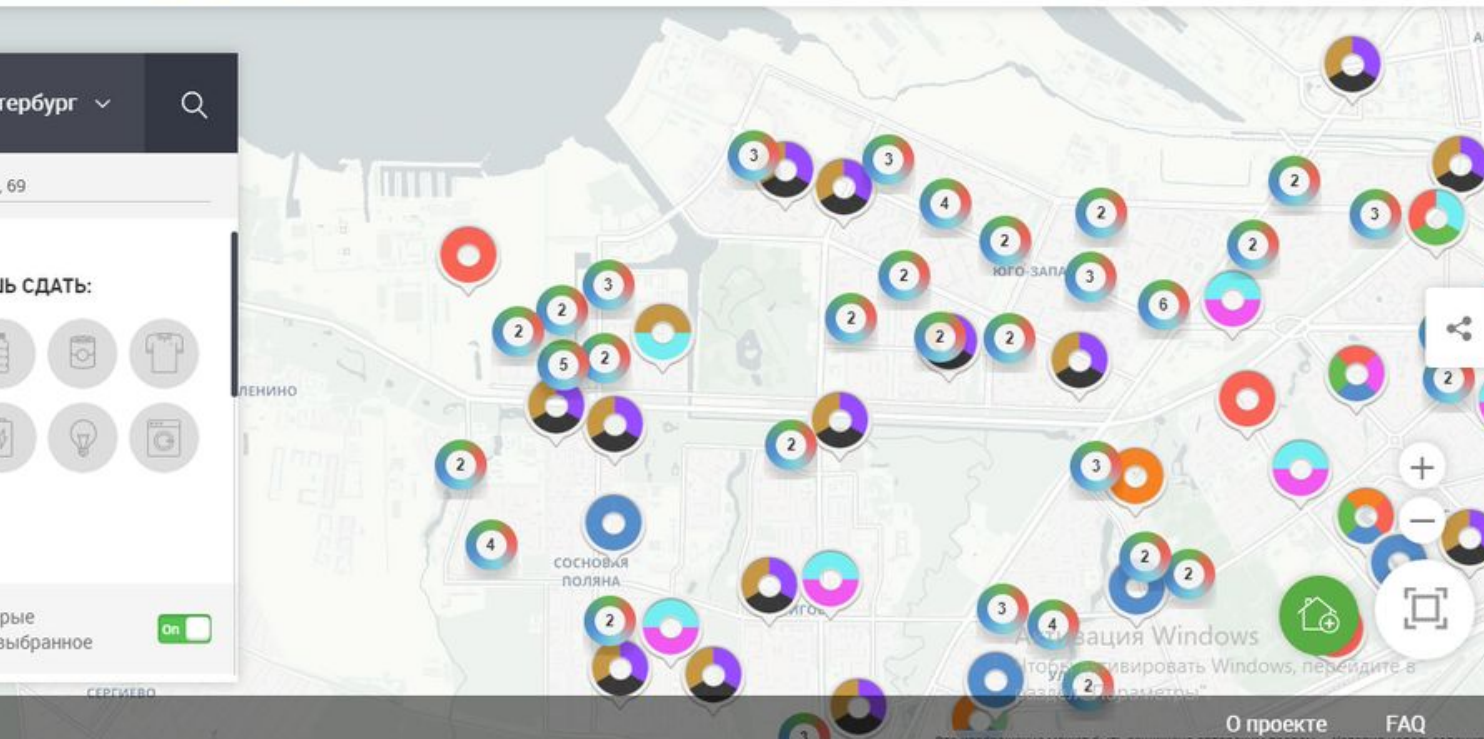

# Ресайкл Мэп

<https://recyclemap.ru/spb>

The screenshot displays the RecycleMap website interface. At the top, there is a browser address bar showing "recyclemap.ru" and the site name "RecycleMap". Below the browser bar, there are navigation links for "Яндекс", "Контакт", "Одноклассники", "Facebook", "Личный кабинет", "Прогноз погоды", "Запчасти на Kia P", "Портал государст", "Уплотнители Q-LC", and "Другие закладки". The main header features the "GREENPEACE" logo, the "RECYCLE map" logo, and buttons for "Поддержи проект", "Поддержите борьбу с мусором", and "Вход".

The main content area shows a map of Saint-Petersburg with several recycling points marked by colorful circular icons. A search bar on the left shows "Санкт-Петербург" and "санкт-петербургский пр., 69". Below the search bar, there is a section titled "ВЫБЕРИ, ЧТО ХОЧЕШЬ СДАТЬ:" with a grid of icons representing various types of waste: paper, plastic bottles, glass bottles, metal cans, fabric, mobile phones, hazardous waste, batteries, light bulbs, and household appliances. A toggle switch at the bottom of this section is labeled "Показать пункты, которые принимают сразу всё выбранное" and is currently turned "On".

At the bottom right of the map, there is a "Активация Windows" notification with a home icon and a square icon. The text below it reads: "Активация Windows. Чтобы активировать Windows, перейдите в раздел 'Параметры'."