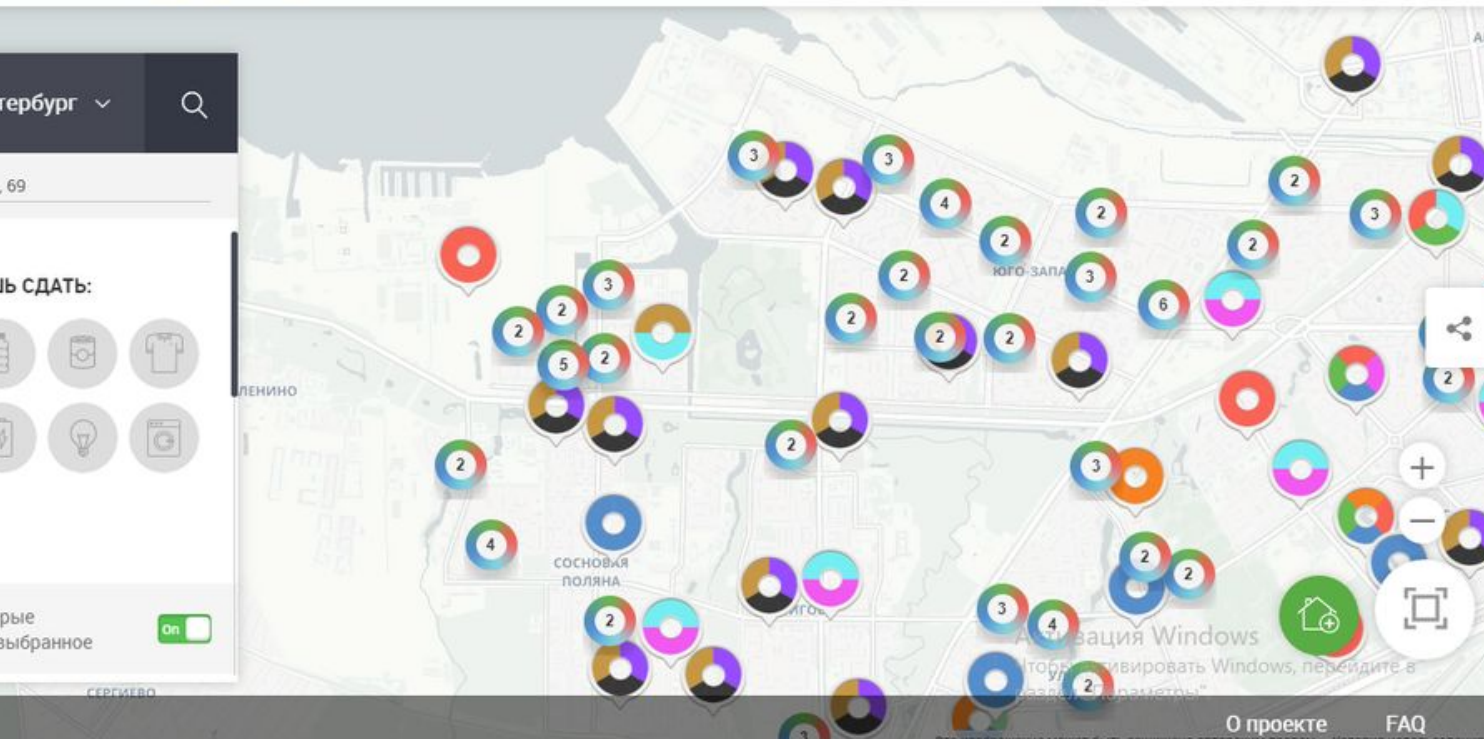

# Ресайкл Мэп

<https://recyclemap.ru/spb>

The screenshot displays the RecycleMap website interface. At the top, the browser address bar shows "recyclemap.ru" and the page title "RecycleMap". The navigation bar includes the "GREENPEACE" logo, the "RECYCLE map" logo, and links for "Поддержи проект", "Поддержите борьбу с мусором", and "Вход".

The main content area features a map of Saint-Petersburg with several colorful circular markers indicating recycling points. A search bar on the left shows "Санкт-Петербург" and "санкт-петербургский пр., 69". Below the search bar, a menu titled "ВЫБЕРИ, ЧТО ХОЧЕШЬ СДАТЬ:" (CHOOSE WHAT YOU WANT TO DONATE) offers various categories of waste, each with a corresponding icon: paper, plastic bottles, glass bottles, metal cans, fabric, mobile phones, hazardous waste, batteries, light bulbs, and household appliances. A toggle switch at the bottom of the menu is labeled "Показать пункты, которые принимают сразу всё выбранное" (Show points that accept all selected items) and is currently turned "On".

The map shows the area around "Стрельна" (Strelna) and "Санкт-Петербургское шоссе" (Saint-Petersburg Highway). A Windows activation watermark is visible in the bottom right corner of the screenshot.

**ВЫБЕРИ, ЧТО ХОЧЕШЬ СДАТЬ:**

- 
- 
- 
- 
- 
- 
- 
- 
- 
- 

Показать пункты, которые принимают сразу всё выбранное