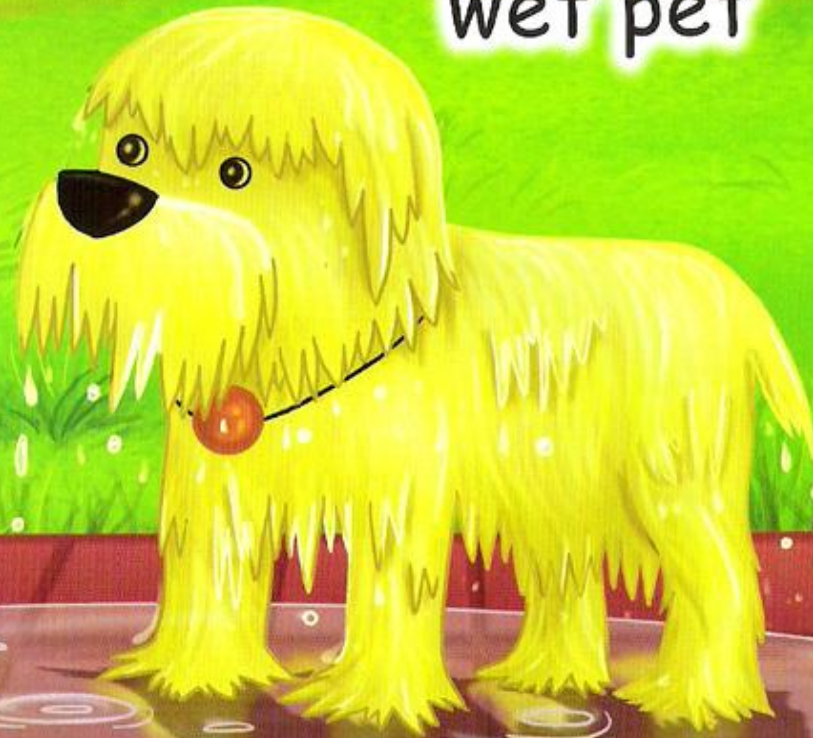

A colorful illustration of a man with dark hair, wearing a blue polo shirt and purple pants, holding a fluffy yellow dog. They are in a park with green grass, a path, and buildings in the background. The title 'A Man & His Pet' is written in large, stylized letters on the right side of the image.

My pet.

pet

My pet in a net.

net

pet

My pet is wet.

wet pet

Who **let** my **pet**
get **wet**?