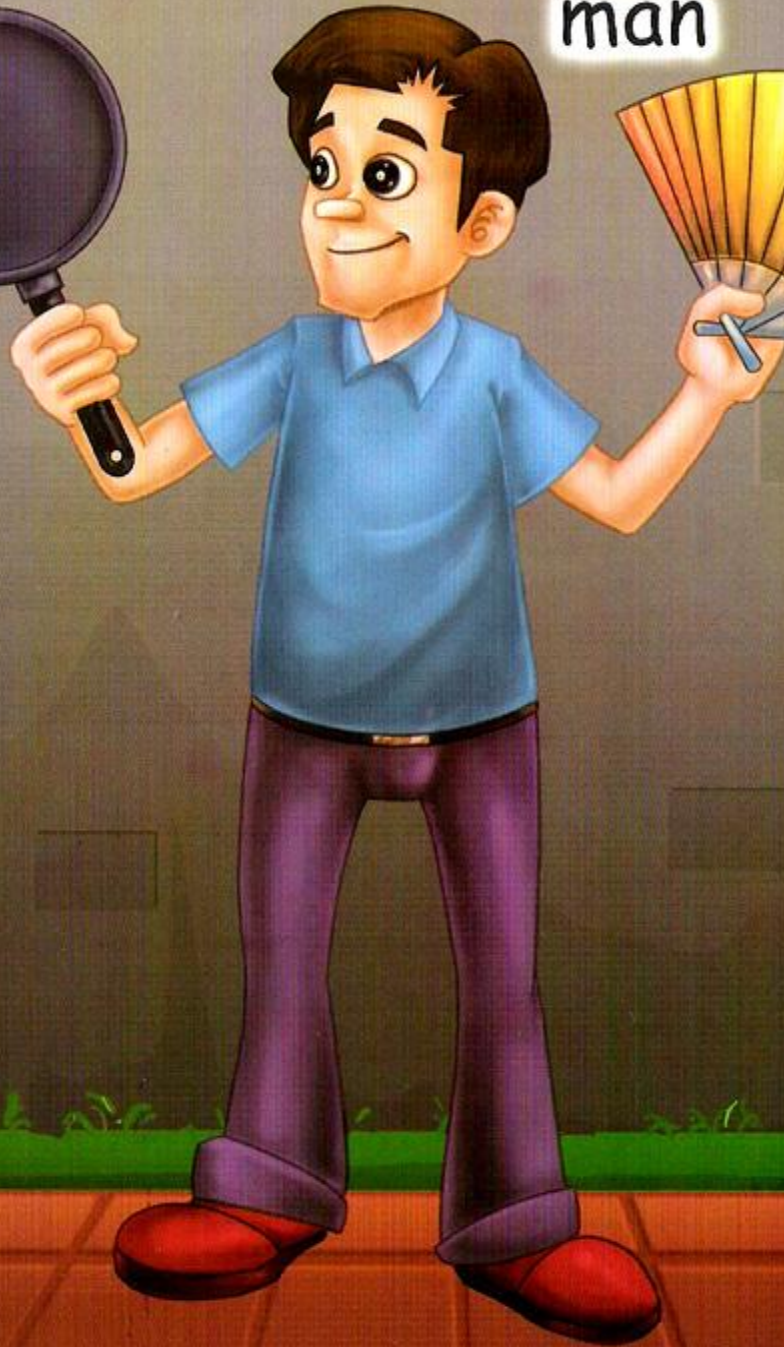

A colorful illustration of a man with dark hair, wearing a blue polo shirt and purple pants, holding a fluffy yellow dog. They are in a park with green grass, a path, and buildings in the background. The title 'A Man & His Pet' is written in large, stylized letters on the right side of the image.

A Man & His Pet

By Kyle Lucas

Illustrated by Charlie Sinn

A man.

man

A man with a fan.

man

fan

A **man** with a **fan**
and a **pan**.

pan

man

fan

The man ran.

man

Can he catch the **van**?

van