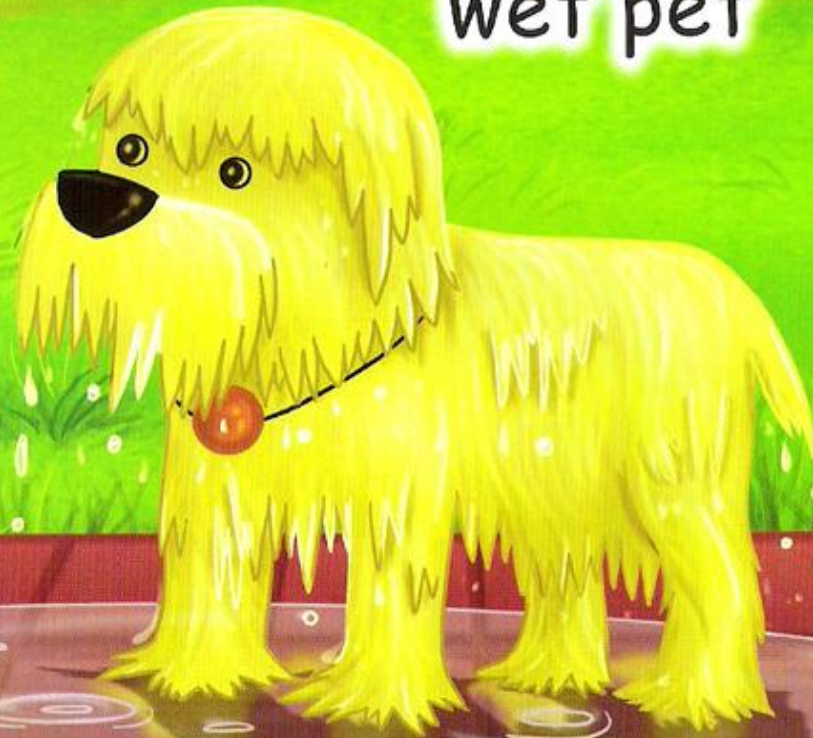

A colorful illustration of a man with dark hair, wearing a blue polo shirt and purple pants, holding a fluffy yellow dog. They are in a park with green grass, a path, and buildings in the background. The title 'A Man & His Pet' is written in large, stylized letters in the upper right.

My pet.

pet

My **pet** in a **net**.

net

pet

My pet is wet.

wet pet

Who **let** my **pet**
get wet?