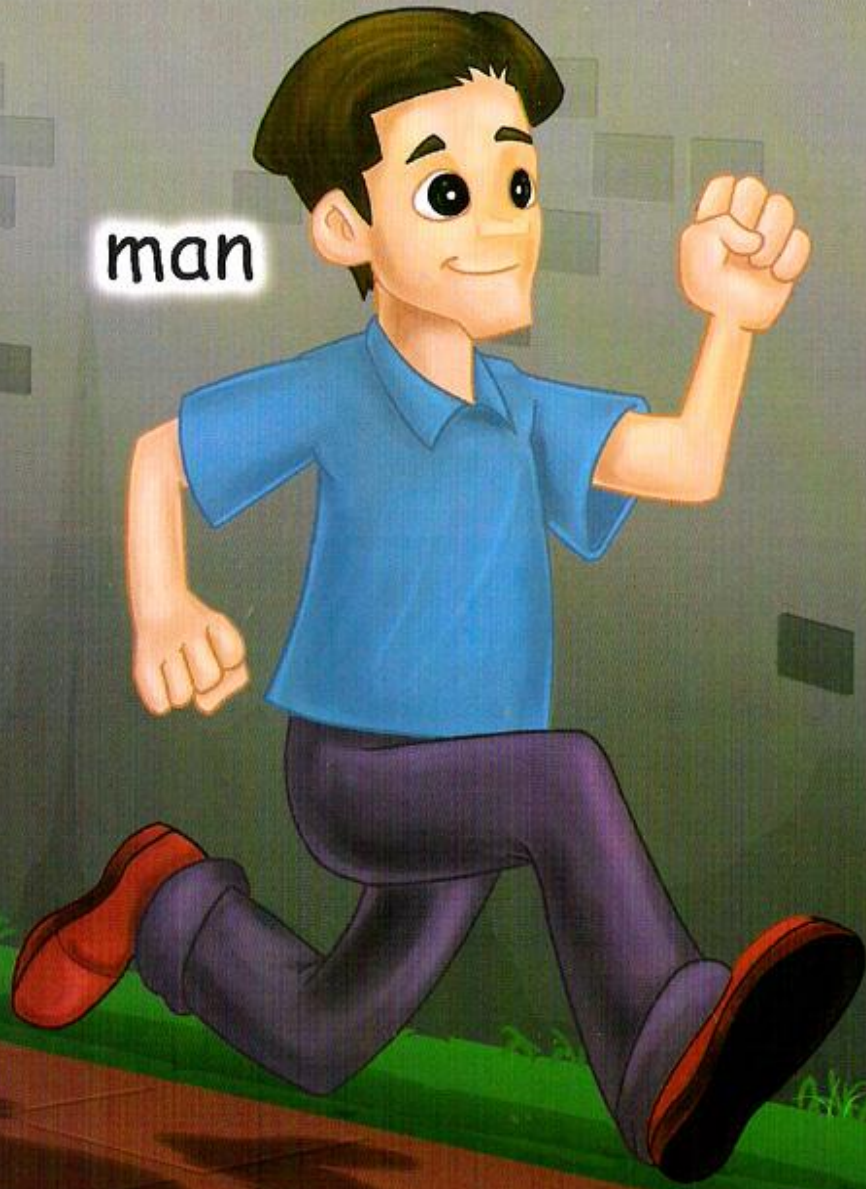

A colorful illustration of a man with dark hair, wearing a blue polo shirt and purple pants, holding a fluffy yellow dog. They are in a park with green grass, a path, and buildings in the background. The title 'A Man & His Pet' is written in large, stylized letters on the right side of the image.

A Man & His Pet

By Kyle Lucas

Illustrated by Charlie Sinn

A man.

man

A man with a fan.

man

fan

A **man** with a **fan**
and a **pan**.

pan

man

fan

The man ran.

man

Can he catch the **van**?

van