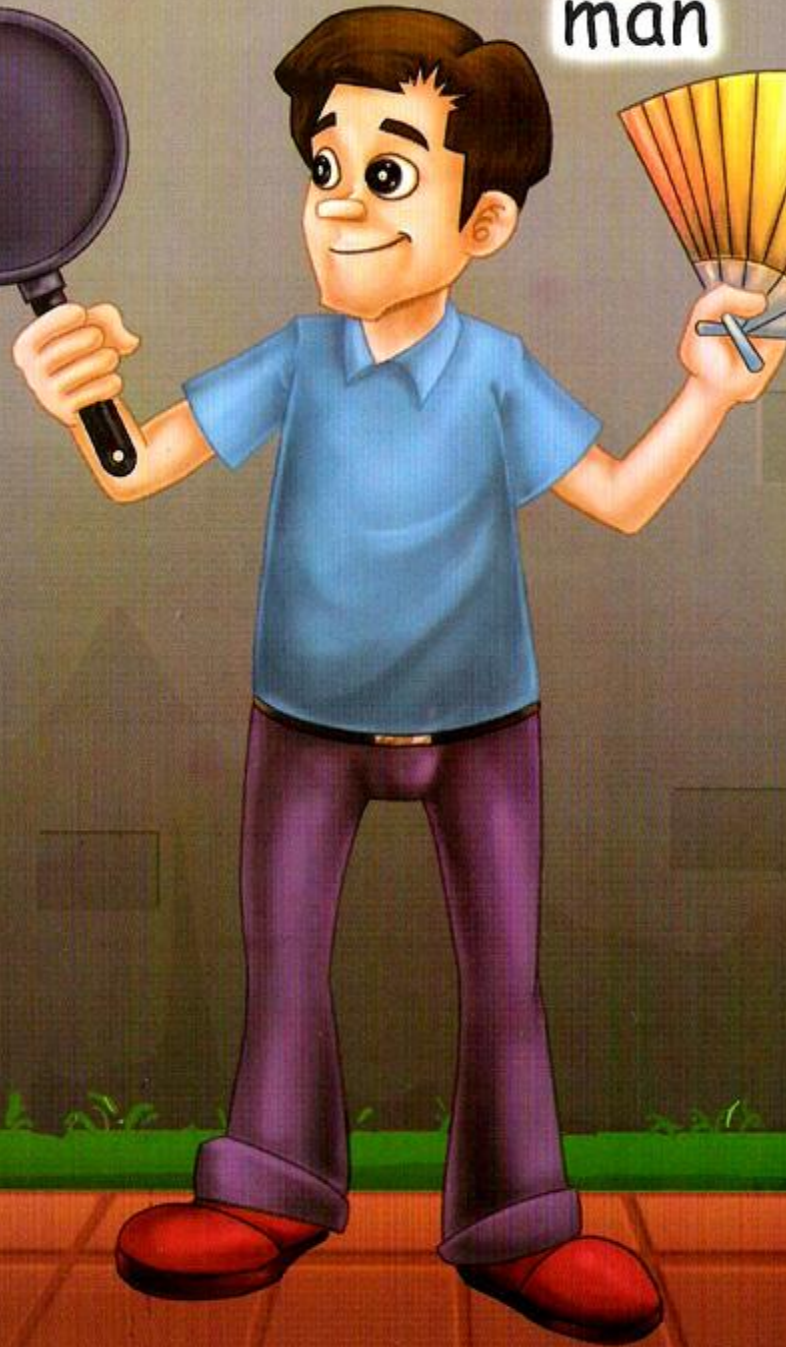

A colorful illustration of a man with dark hair, wearing a blue polo shirt and purple pants, smiling as he holds a fluffy yellow dog. They are in a park with green grass, a path, and buildings in the background under a blue sky with clouds.

A Man & His Pet

By Kyle Lucas

Illustrated by Charlie Sinn

A man.

man

A man with a fan.

man

fan

A man with a fan
and a pan.

pan

man

fan

The man ran.

man

Can he catch the **van**?

van