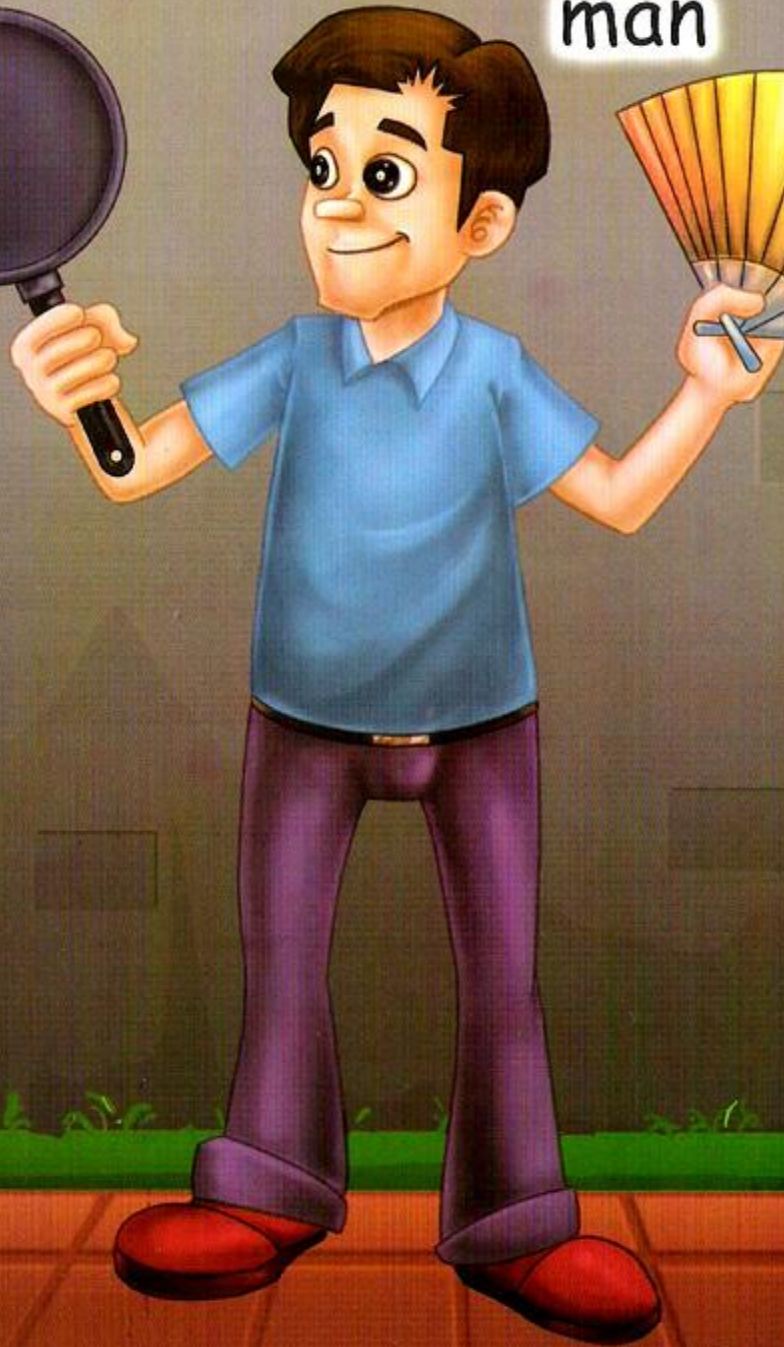

A colorful illustration of a man with dark hair, wearing a blue polo shirt and purple pants, holding a fluffy yellow dog. They are in a park with green grass, a path, and buildings in the background. The title 'A Man & His Pet' is written in large, stylized letters in the upper right.

A Man & His Pet

By Kyle Lucas

Illustrated by Charlie Sinn

A man.

man

A man with a fan.

man

fan

A man with a fan
and a pan.

pan

man

fan

The man ran.

man

Can he catch the **van**?

van