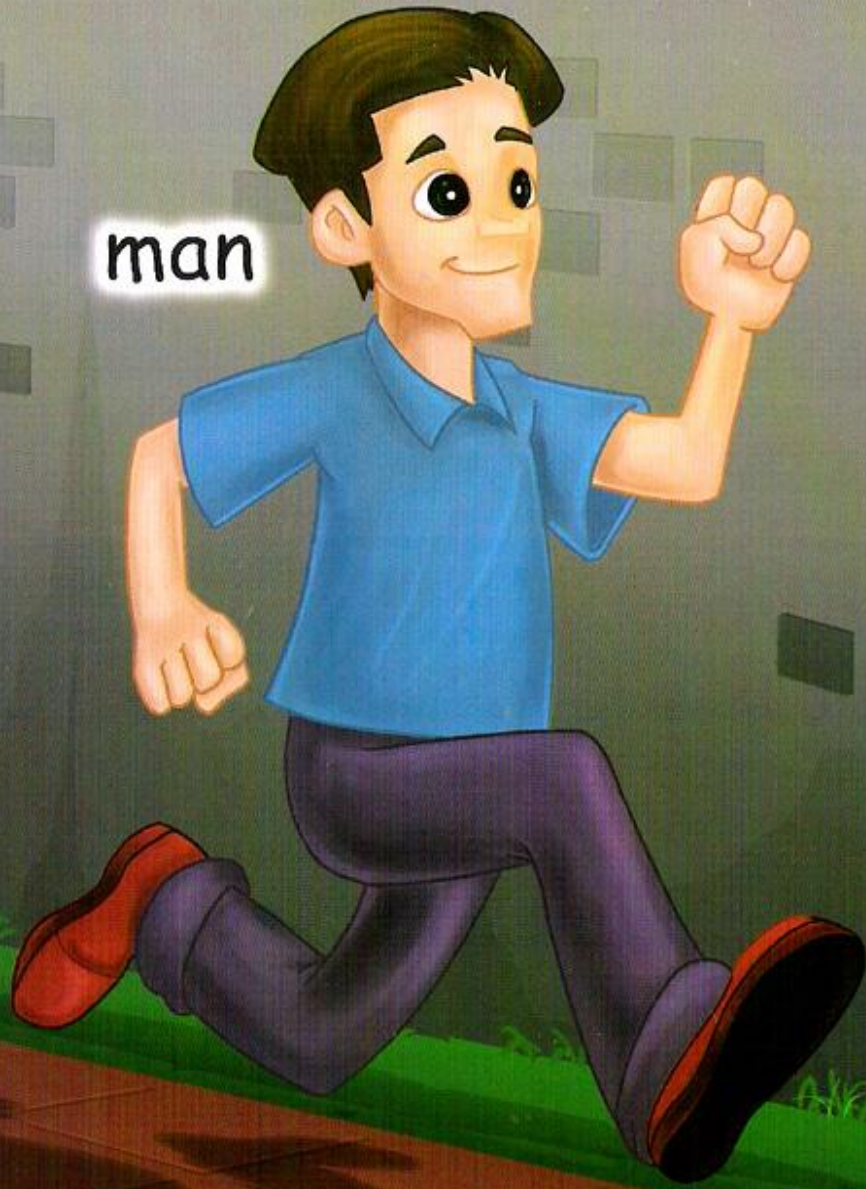

A colorful illustration of a man with dark hair, wearing a blue polo shirt and purple pants, holding a fluffy yellow dog. They are in a park with green grass, a path, and buildings in the background. The title 'A Man & His Pet' is written in large, stylized letters in the upper right.

A Man & His Pet

By Kyle Lucas

Illustrated by Charlie Sinn

A man.

man

A man with a fan.

man

fan

A man with a fan
and a pan.

pan

man

fan

The man ran.

man

Can he catch the **van**?

van