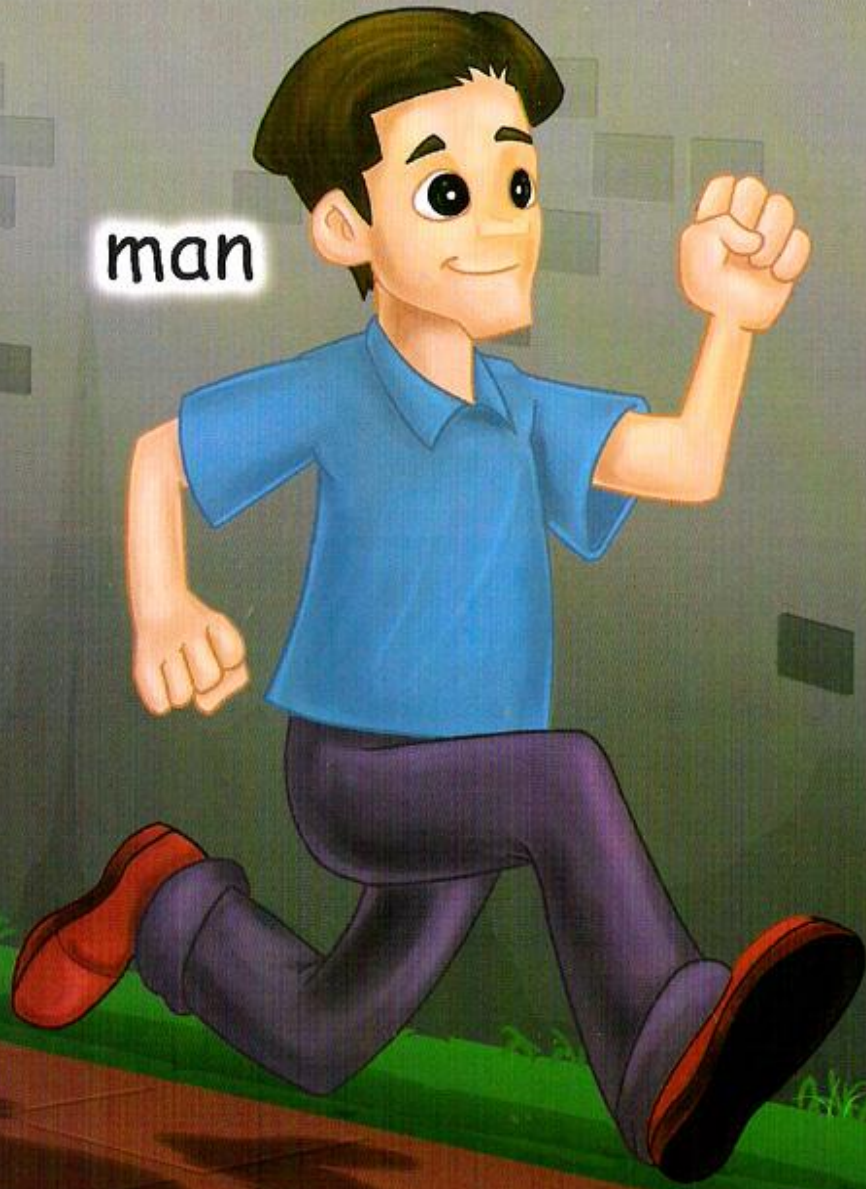

A colorful illustration of a man with dark hair, wearing a blue polo shirt and purple pants, smiling as he holds a fluffy yellow dog. They are in a park with green grass, a path, and buildings in the background under a blue sky with clouds.

A Man & His Pet

By Kyle Lucas

Illustrated by Charlie Sinn

A man.

man

A man with a fan.

man

fan

A man with a fan
and a pan.

pan

man

fan

The man ran.

man

Can he catch the **van**?

van