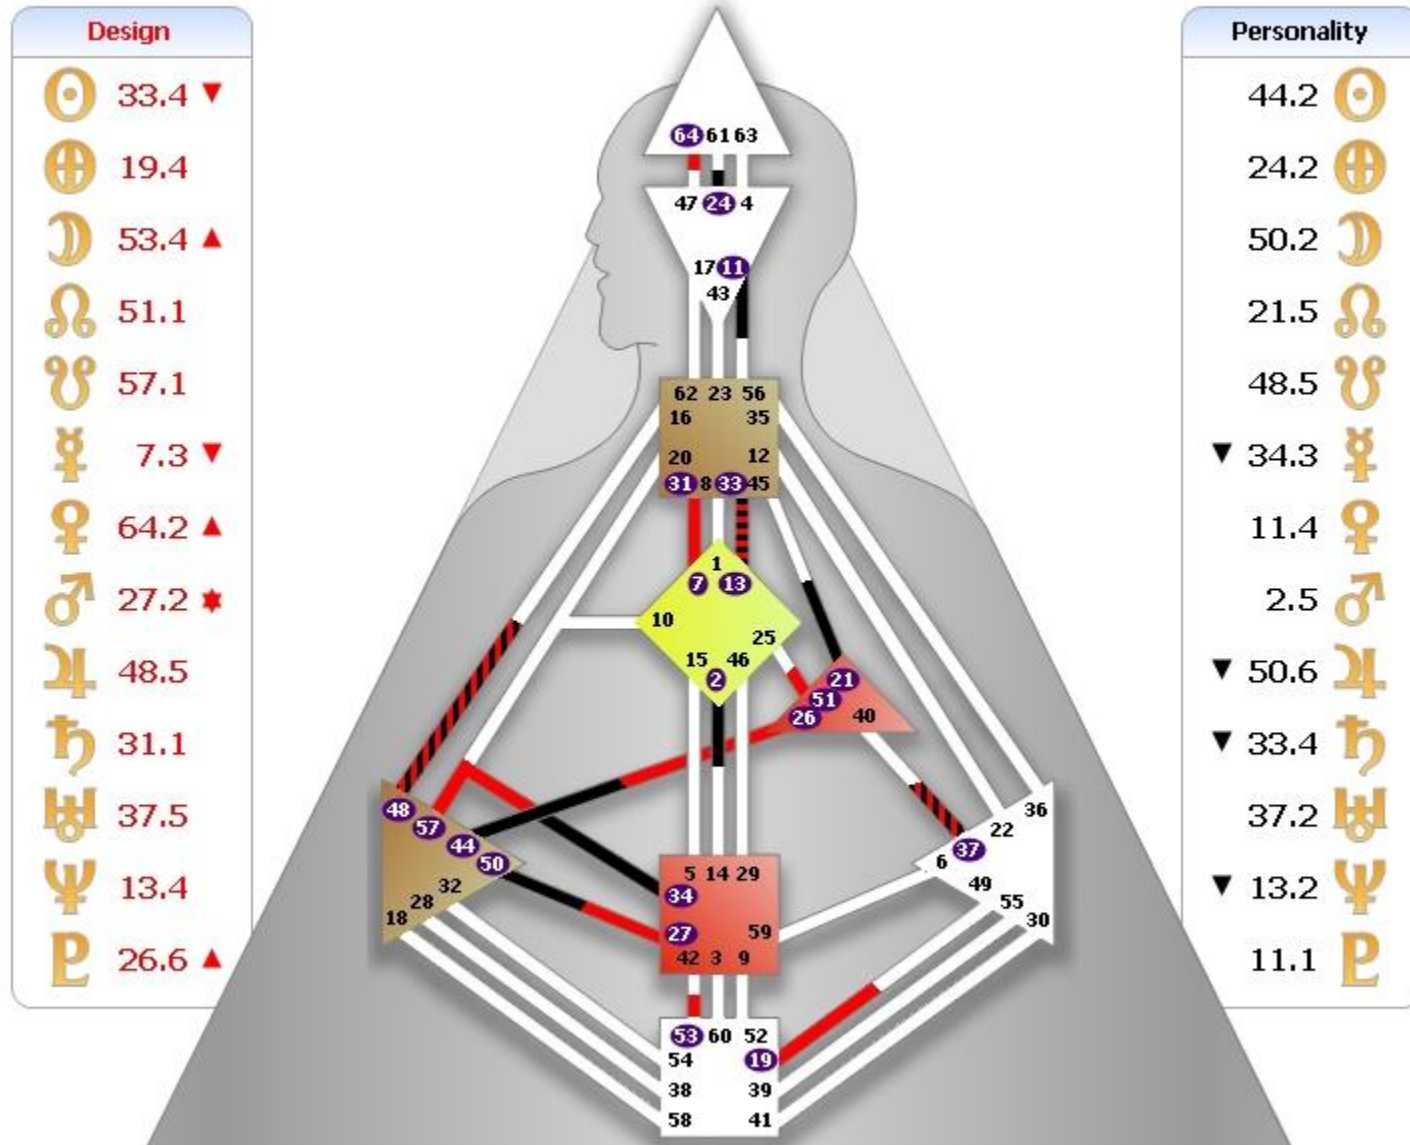

# Anna P.

Design	
☉	34.1
♁	20.1
♃	15.6
♄	35.5
♅	5.5
♆	5.3 ▼
♇	48.6 ▲
♈	46.5
♉	26.1
♊	44.3
♋	9.4
♌	11.6 ▲
♍	50.5

Personality	
30.4	☉
29.4	♁
40.3	♃
35.2	♄
5.2	♅
19.6	♆
60.2	♇
▲ 1.5	♈
58.3	♉
1.4	♊
5.2	♋
▲ 10.3	♌
28.1	♍

# Dariya (daughter)

Elena

F.

Design	
☉	45.6
♁	26.6
♃	30.2
♄	13.3
♅	7.3
♆	35.3
♇	20.3
♈	13.5
♉	14.5
♊	8.6
♋	18.6
♌	34.2 ▼
♍	6.5 ▲

Personality	
47.4	☉
22.4	♁
53.1	♃
13.1	♄
7.1	♅
59.3	♆
▼ 6.3	♇
19.5	♈
34.1	♉
16.1	♊
48.4	♋
34.1	♌
46.2	♍