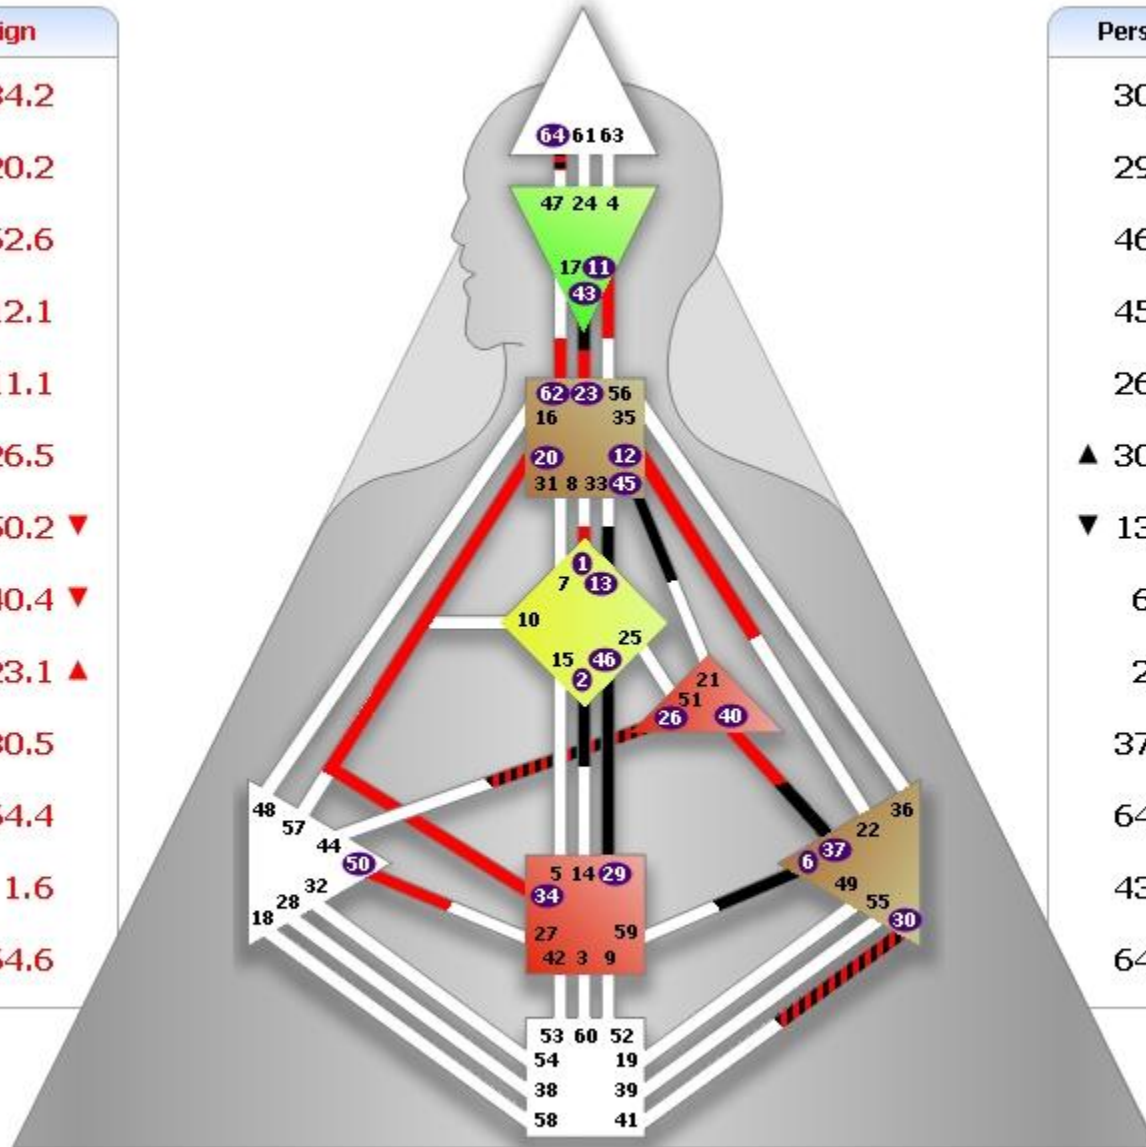

Natasha

Design	
☉	17.3
♁	18.3 ▼
♃	9.5
♄	33.2
♅	19.2
♆	37.5
♇	25.5 ▲
♈	17.4
♉	18.2
♊	18.3 ▼
♋	14.6
♌	11.3
♍	32.3

Personality	
15.6	☉
10.6	♁
17.4	♃
56.6	♄
60.6	♅
15.1	♆
▲ 62.5	♇
▼ 35.4	♈
46.4	♉
▲ 46.6	♊
14.3	♋
11.1	♌
32.1	♍

Denis

Tanay(Olga)

Sergey A.

Tamara

Design	
☉	8.2 ▲
♁	14.2 ▲
♃	8.5 ▼
♄	22.5
♅	47.5
♆	45.1 ▼
♇	15.2
♈	30.2 ▼
♉	2.3 ▲
♊	10.4 ▲
♋	10.3
♌	38.1 ▲
♍	44.4 ▲

Personality	
4.5	☉
49.5	♁
46.6	♃
63.3	♄
64.3	♅
40.1	♆
52.5	♇
▲ 21.2	♈
▲ 20.4	♉
11.4	♊
11.5	♋
58.5	♌
44.3	♍

Tanden

Katya(Tanden)

Olga (Vladimir)

Heike

Design	
☉	34.2
⊕	20.2
☾	62.6
♊	12.1
♋	11.1
♌	26.5
♍	50.2 ▼
♎	40.4 ▼
♏	23.1 ▲
♐	30.5
♑	64.4
♒	1.6
♓	64.6

Personality	
30.6	☉
29.6	⊕
46.1	☾
45.4	♊
26.4	♋
▲ 30.1	♌
▼ 13.4	♍
6.3	♎
2.6	♏
37.1	♐
64.3	♑
43.2	♒
64.5	♓

Design	
☉	18.5 ▲
♁	17.5
☾	57.2 ▼
♊	37.5
♋	40.5
♌	46.1
♍	59.4 ▲
♎	29.4
♏	17.6 ▼
♐	18.3
♑	39.5
♒	57.4 ▼
♓	4.3 ▼

Personality	
58.3	☉
52.3	♁
▼ 58.1	☾
55.3	♊
59.3	♋
5.6	♌
43.6	♍
▼ 57.4	♎
17.2	♏
48.6	♐
39.3	♑
32.1	♒
▼ 4.3	♓