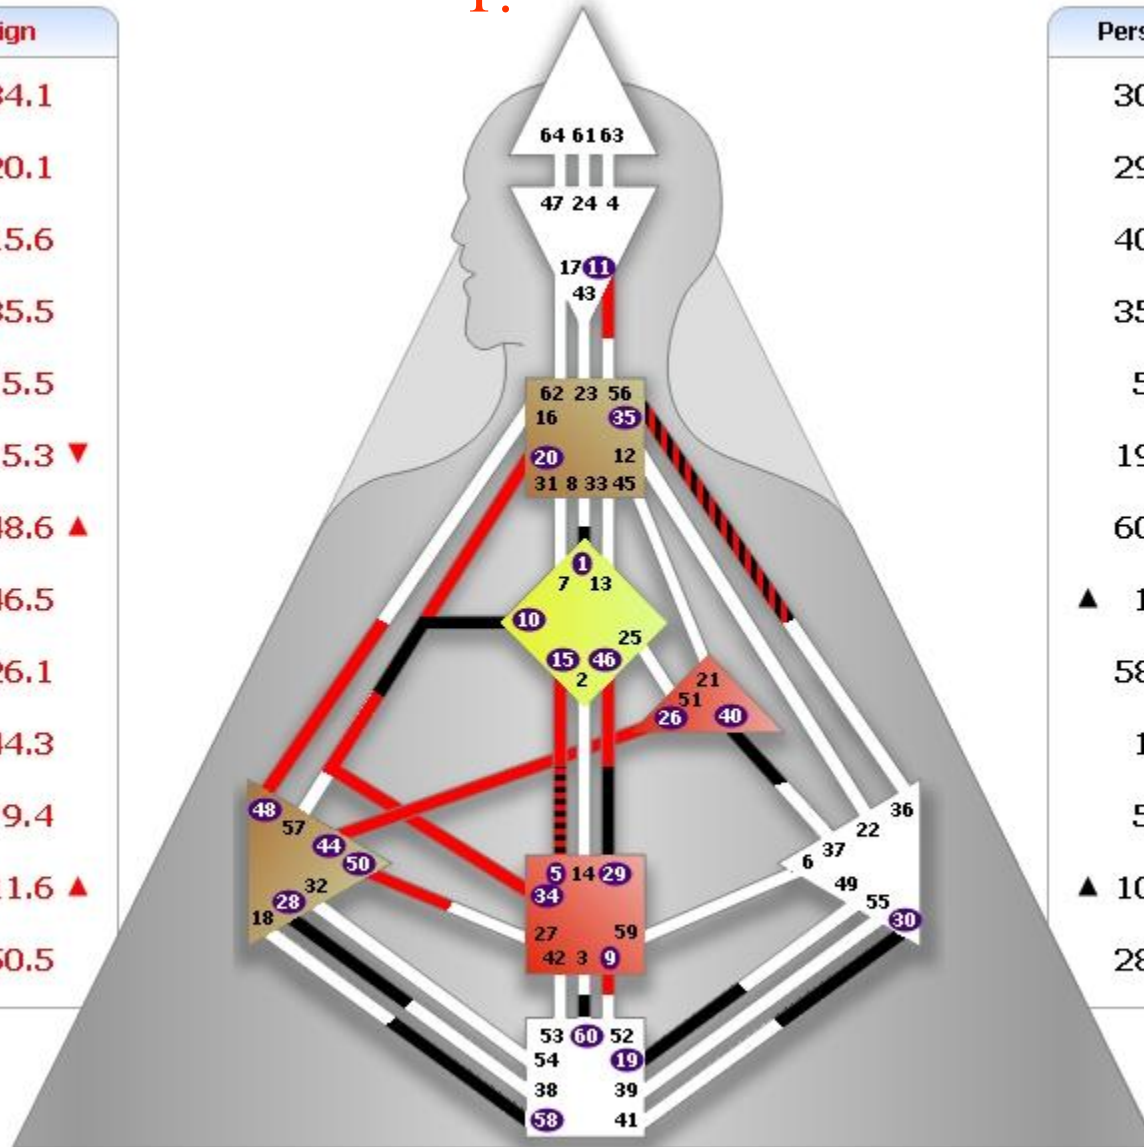

Participants of
IHDS Composite
St. Petersburg 2014

Anna P.

Design	
☉	34.1
♁	20.1
♃	15.6
♄	35.5
♅	5.5
♆	5.3 ▼
♇	48.6 ▲
♈	46.5
♉	26.1
♊	44.3
♋	9.4
♌	11.6 ▲
♍	50.5

Personality	
30.4	☉
29.4	♁
40.3	♃
35.2	♄
5.2	♅
19.6	♆
60.2	♇
▲ 1.5	♈
58.3	♉
1.4	♊
5.2	♋
▲ 10.3	♌
28.1	♍

Anton

Design	
	10.2
	15.2 ▼
	45.4
	33.5
	19.5
	11.1
	34.4
	61.2 ▼
	18.5 ▲
	18.6
	14.4
	11.1
	32.4

Personality	
36.6	
6.6	
29.4	
33.3	
19.3	
30.6	
22.6	
▲ 25.3	
▼ 18.3	
18.4	
14.6	
11.3	
32.4	

Dariya (daughter)

Elena

F.

Design	
☉	45.6
♁	26.6
♃	30.2
♄	13.3
♅	7.3
♆	35.3
♇	20.3
♈	13.5
♉	14.5
♊	8.6
♋	18.6
♌	34.2 ▼
♍	6.5 ▲

Personality	
47.4	☉
22.4	♁
53.1	♃
13.1	♄
7.1	♅
59.3	♆
▼ 6.3	♇
19.5	♈
34.1	♉
16.1	♊
48.4	♋
34.1	♌
46.2	♍

Design	
☉	18.5 ▲
♁	17.5
☾	57.2 ▼
♊	37.5
♋	40.5
♌	46.1
♍	59.4 ▲
♎	29.4
♏	17.6 ▼
♐	18.3
♑	39.5
♒	57.4 ▼
♓	4.3 ▼

Personality	
58.3	☉
52.3	♁
▼ 58.1	☾
55.3	♊
59.3	♋
5.6	♌
43.6	♍
▼ 57.4	♎
17.2	♏
48.6	♐
39.3	♑
32.1	♒
▼ 4.3	♓