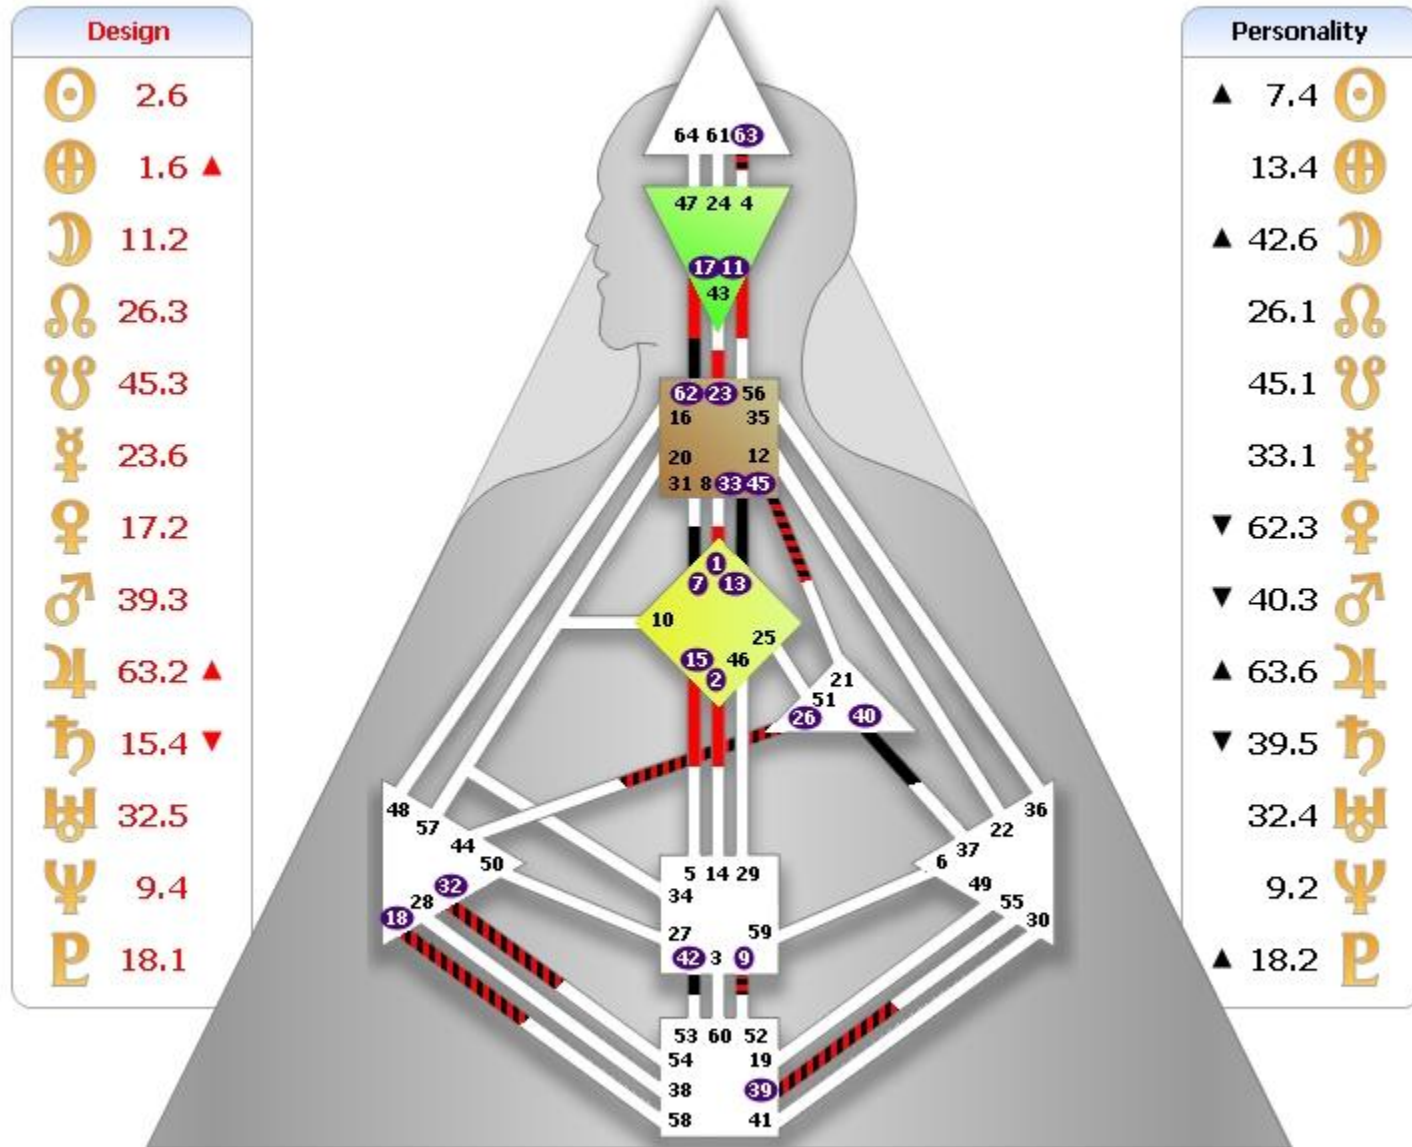

Natasha

Design	
☉	17.3
♁	18.3 ▼
♃	9.5
♄	33.2
♅	19.2
♆	37.5
♇	25.5 ▲
♈	17.4
♉	18.2
♊	18.3 ▼
♋	14.6
♌	11.3
♍	32.3

Personality	
15.6	☉
10.6	♁
17.4	♃
56.6	♄
60.6	♅
15.1	♆
▲ 62.5	♇
▼ 35.4	♈
46.4	♉
▲ 46.6	♊
14.3	♋
11.1	♌
32.1	♍

Denis

Tanay(Olga)

Sergey A.

Tamara

Design	
☉	8.2 ▲
♁	14.2 ▲
♃	8.5 ▼
♄	22.5
♅	47.5
♆	45.1 ▼
♇	15.2
♈	30.2 ▼
♉	2.3 ▲
♊	10.4 ▲
♋	10.3
♌	38.1 ▲
♍	44.4 ▲

Personality	
4.5	☉
49.5	♁
46.6	♃
63.3	♄
64.3	♅
40.1	♆
52.5	♇
▲ 21.2	♈
▲ 20.4	♉
11.4	♊
11.5	♋
58.5	♌
44.3	♍

Tanden

Katya(Tanden)

Olga (Vladimir)

Heike

Design	
☉	34.2
⊕	20.2
☾	62.6
♊	12.1
♋	11.1
♌	26.5
♍	50.2 ▼
♎	40.4 ▼
♏	23.1 ▲
♐	30.5
♑	64.4
♒	1.6
♓	64.6

Personality	
30.6	☉
29.6	⊕
46.1	☾
45.4	♊
26.4	♋
▲ 30.1	♌
▼ 13.4	♍
6.3	♎
2.6	♏
37.1	♐
64.3	♑
43.2	♒
64.5	♓

Design	
☉	18.5 ▲
♁	17.5
☾	57.2 ▼
♊	37.5
♋	40.5
♌	46.1
♍	59.4 ▲
♎	29.4
♏	17.6 ▼
♐	18.3
♑	39.5
♒	57.4 ▼
♓	4.3 ▼

Personality	
58.3	☉
52.3	♁
▼ 58.1	☾
55.3	♊
59.3	♋
5.6	♌
43.6	♍
▼ 57.4	♎
17.2	♏
48.6	♐
39.3	♑
32.1	♒
▼ 4.3	♓