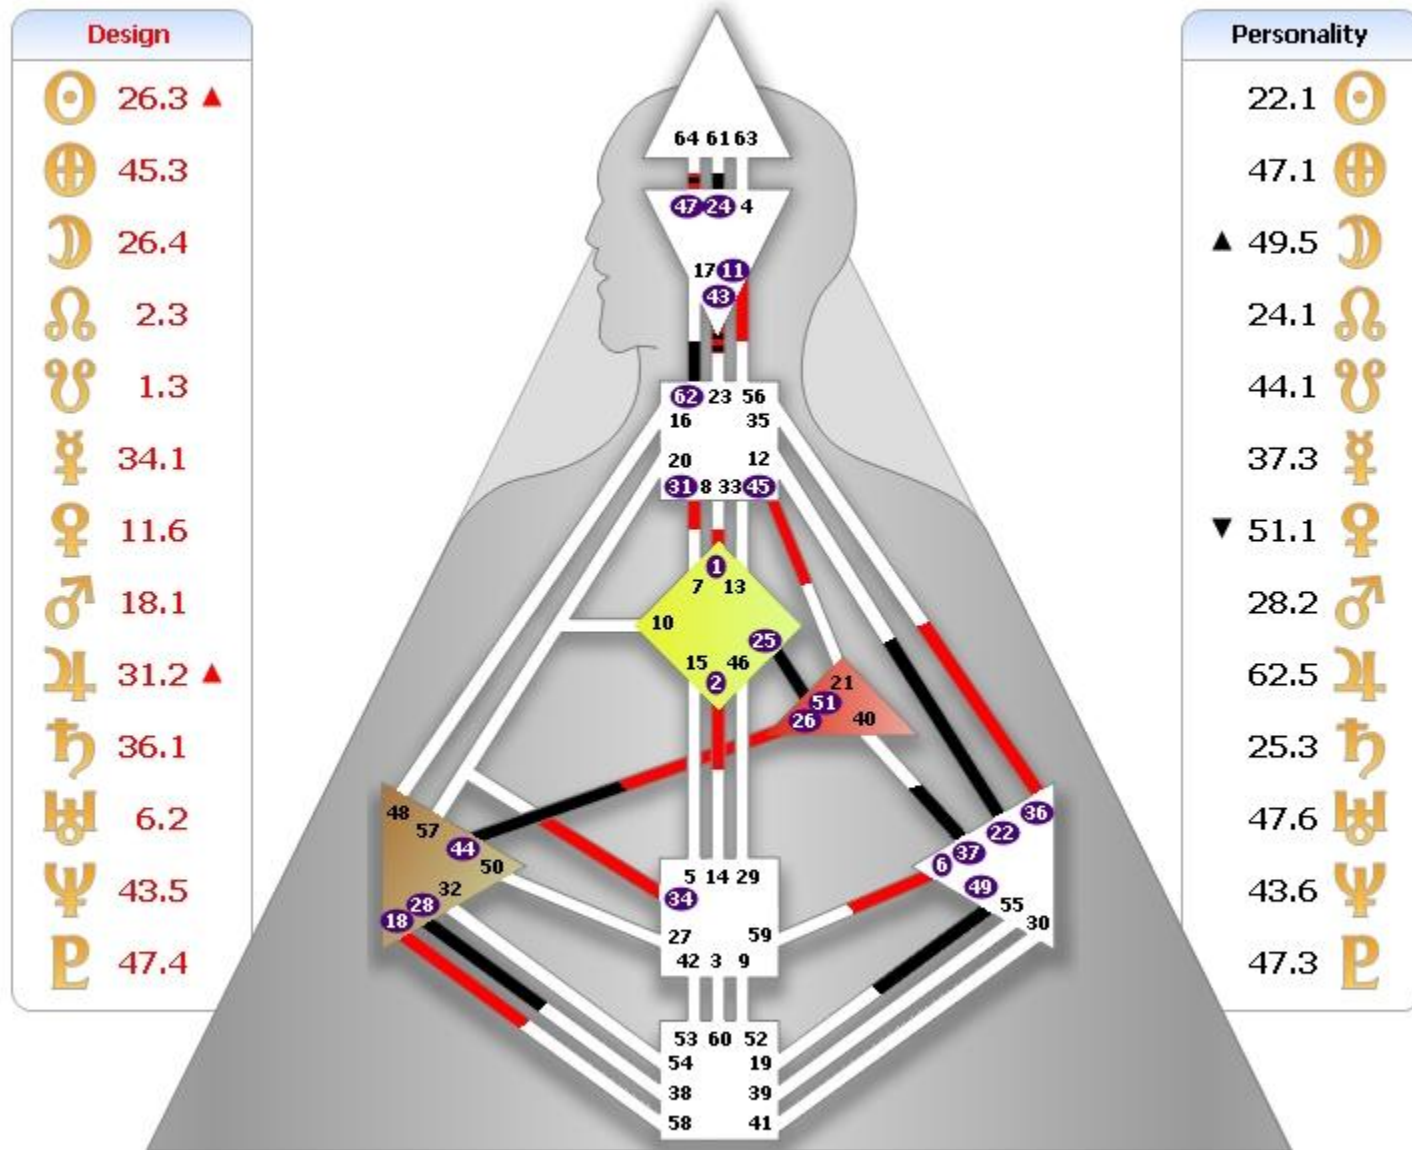

# Anna P.

Design	
☉	34.1
♁	20.1
♃	15.6
♄	35.5
♅	5.5
♆	5.3 ▼
♇	48.6 ▲
♈	46.5
♉	26.1
♊	44.3
♋	9.4
♌	11.6 ▲
♍	50.5

Personality	
30.4	☉
29.4	♁
40.3	♃
35.2	♄
5.2	♅
19.6	♆
60.2	♇
▲ 1.5	♈
58.3	♉
1.4	♊
5.2	♋
▲ 10.3	♌
28.1	♍

# Dariya (daughter)

Elena

F.

Design	
☉	45.6
♁	26.6
♃	30.2
♄	13.3
♅	7.3
♆	35.3
♇	20.3
♈	13.5
♉	14.5
♊	8.6
♋	18.6
♌	34.2 ▼
♍	6.5 ▲

Personality	
47.4	☉
22.4	♁
53.1	♃
13.1	♄
7.1	♅
59.3	♆
▼ 6.3	♇
19.5	♈
34.1	♉
16.1	♊
48.4	♋
34.1	♌
46.2	♍

# Galina

Design	
☉	24.6
♁	44.6 ▼
♂	26.4
♊	59.4
♋	55.4
♌	2.2
♍	21.4
♎	56.3
♏	41.5
♐	60.4
♑	4.3
♒	44.3 ▼
♓	59.6

Personality	
33.4	☉
19.4	♁
▲ 24.5	♂
29.4	♊
▼ 30.4	♋
56.3	♌
15.2	♍
47.5	♎
▼ 60.5	♏
61.6	♐
29.1	♑
44.2	♒
40.2	♓