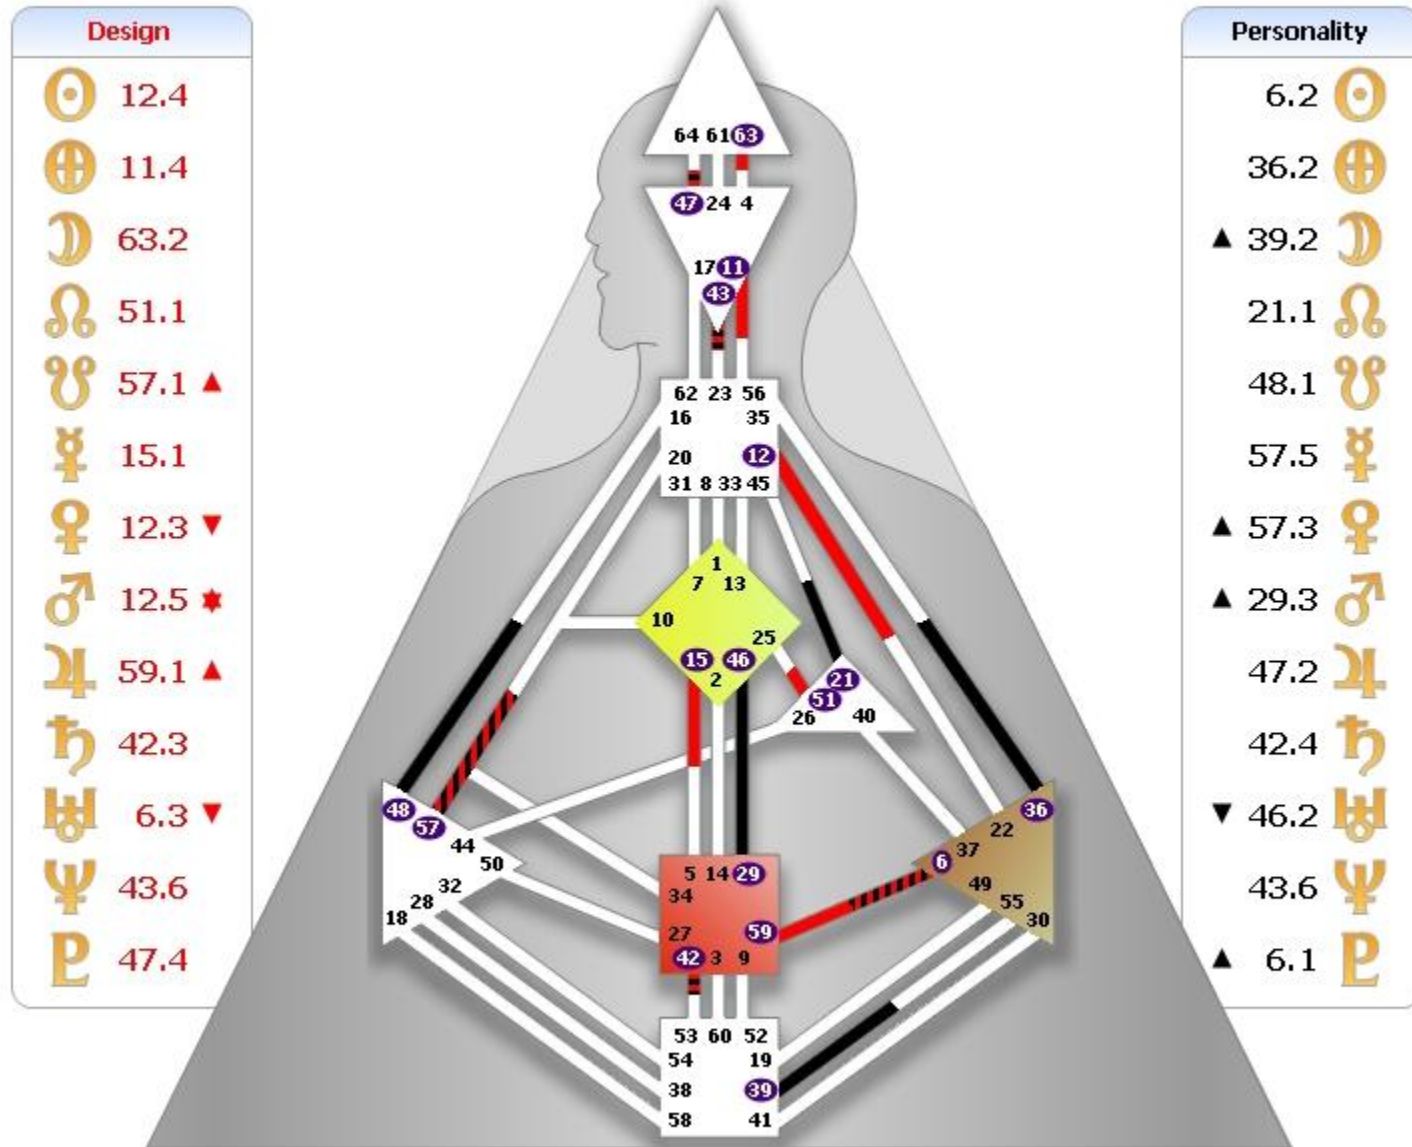

# Anna P.

Design	
☉	34.1
♁	20.1
♃	15.6
♄	35.5
♅	5.5
♆	5.3 ▼
♇	48.6 ▲
♈	46.5
♉	26.1
♊	44.3
♋	9.4
♌	11.6 ▲
♍	50.5

Personality	
30.4	☉
29.4	♁
40.3	♃
35.2	♄
5.2	♅
19.6	♆
60.2	♇
▲ 1.5	♈
58.3	♉
1.4	♊
5.2	♋
▲ 10.3	♌
28.1	♍