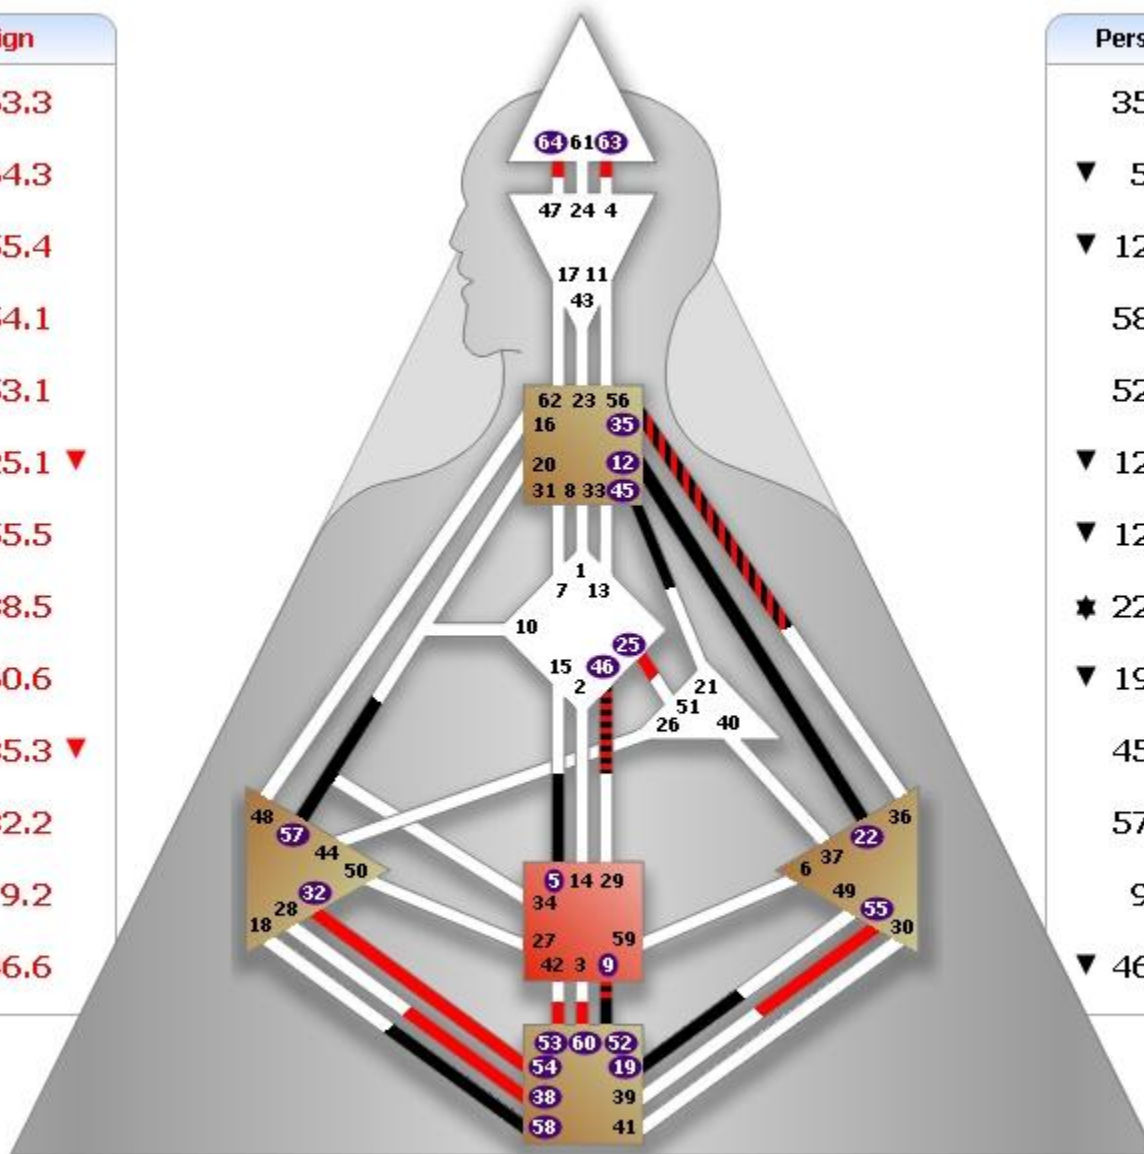

Elena

F.

Design	
☉	45.6
♁	26.6
♃	30.2
♄	13.3
♅	7.3
♆	35.3
♇	20.3
♈	13.5
♉	14.5
♊	8.6
♋	18.6
♌	34.2 ▼
♍	6.5 ▲

Personality	
47.4	☉
22.4	♁
53.1	♃
13.1	♄
7.1	♅
59.3	♆
▼ 6.3	♇
19.5	♈
34.1	♉
16.1	♊
48.4	♋
34.1	♌
46.2	♍

Galina

Ilia

Design	
☉	13.3
♁	7.3
♃	22.4
♄	35.3
♅	5.3
♆	61.4
♇	38.4 ▲
♈	44.5 ▼
♉	10.6
♊	1.3 ▼
♋	5.2
♌	10.3
♍	28.1 ▼

Personality	
2.1	☉
1.1	♁
35.5	♃
16.1	♄
9.1	♅
▼ 3.1	♆
27.1	♇
43.5	♈
▲ 38.4	♉
44.6	♊
5.2	♋
10.4	♌
50.5	♍

Vadim

Design	
☉	63.3
♁	64.3
♃	55.4
♄	54.1
♅	53.1
♆	25.1 ▼
♇	55.5
♈	38.5
♉	60.6
♊	35.3 ▼
♋	32.2
♌	9.2
♍	46.6

Personality	
35.1	☉
▼ 5.1	♁
▼ 12.3	♃
58.5	♄
52.5	♅
▼ 12.4	♆
▼ 12.4	♇
★ 22.1	♈
▼ 19.5	♉
45.6	♊
57.5	♋
9.1	♌
▼ 46.4	♍