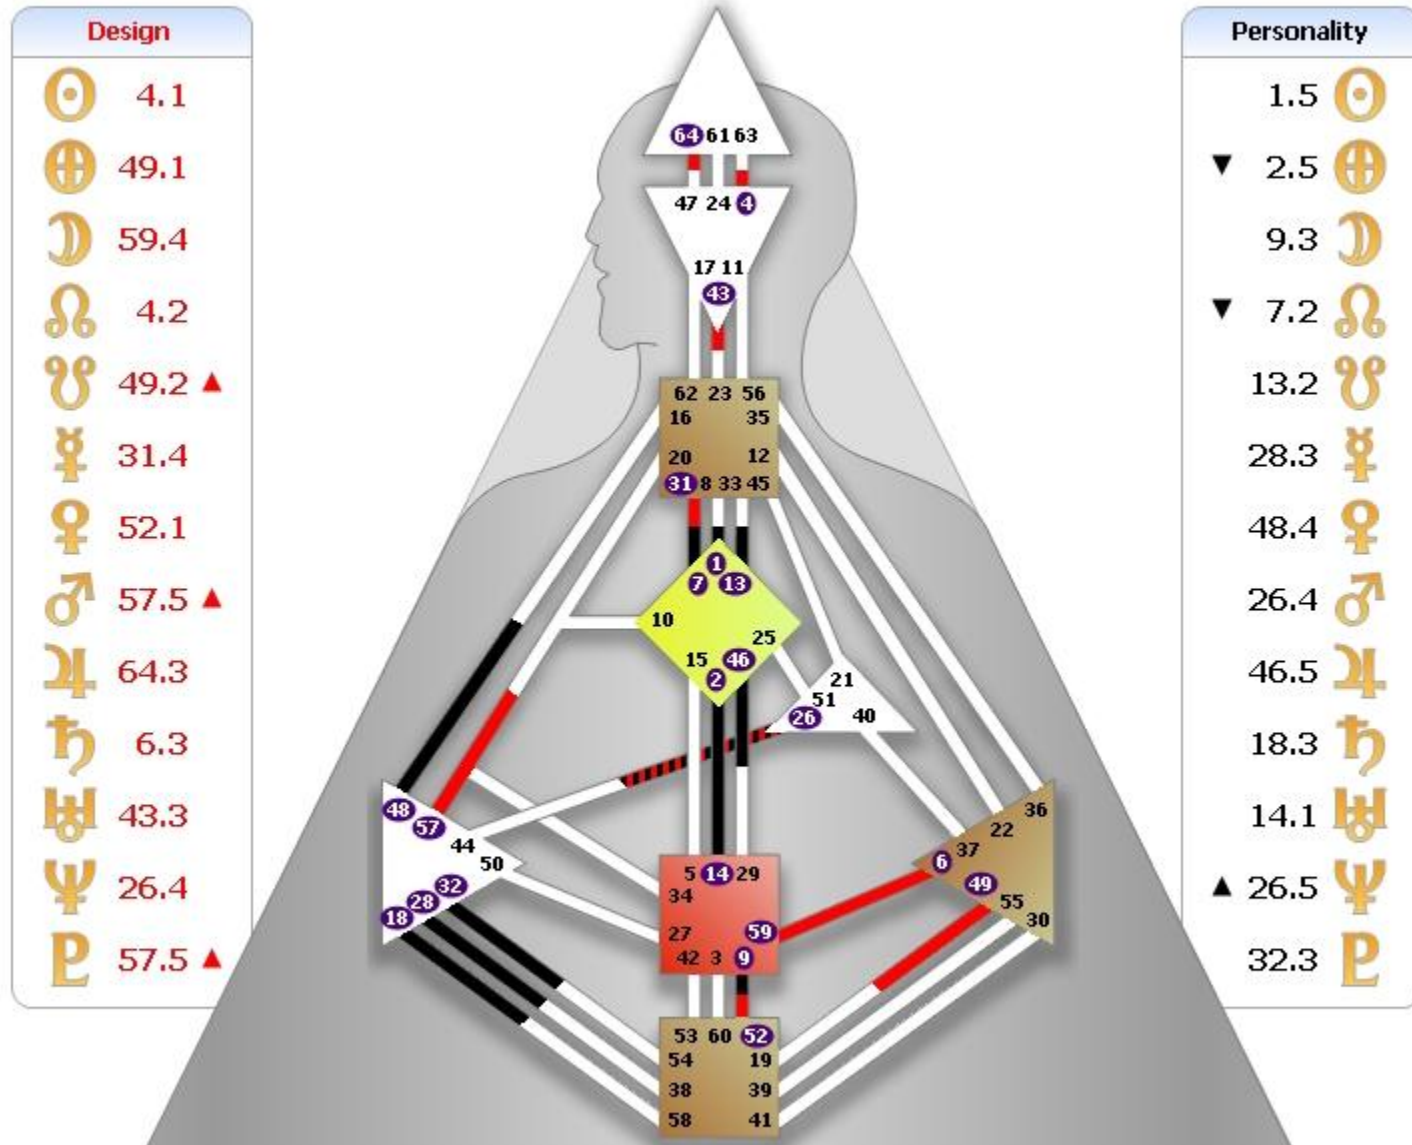

Natasha

Design	
☉	17.3
♁	18.3 ▼
♃	9.5
♄	33.2
♅	19.2
♆	37.5
♇	25.5 ▲
♈	17.4
♉	18.2
♊	18.3 ▼
♋	14.6
♌	11.3
♍	32.3

Personality	
15.6	☉
10.6	♁
17.4	♃
56.6	♄
60.6	♅
15.1	♆
▲ 62.5	♇
▼ 35.4	♈
46.4	♉
▲ 46.6	♊
14.3	♋
11.1	♌
32.1	♍

Denis

Tanay(Olga)

Sergey A.

Tamara

Design	
☉	8.2 ▲
♁	14.2 ▲
♃	8.5 ▼
♄	22.5
♅	47.5
♆	45.1 ▼
♇	15.2
♈	30.2 ▼
♉	2.3 ▲
♊	10.4 ▲
♋	10.3
♌	38.1 ▲
♍	44.4 ▲

Personality	
4.5	☉
49.5	♁
46.6	♃
63.3	♄
64.3	♅
40.1	♆
52.5	♇
▲ 21.2	♈
▲ 20.4	♉
11.4	♊
11.5	♋
58.5	♌
44.3	♍

Tanden

Katya(Tanden)

Olga (Vladimir)

Heike

Design	
☉	34.2
⊕	20.2
☾	62.6
♊	12.1
♋	11.1
♌	26.5
♍	50.2 ▼
♎	40.4 ▼
♏	23.1 ▲
♐	30.5
♑	64.4
♒	1.6
♓	64.6

Personality	
30.6	☉
29.6	⊕
46.1	☾
45.4	♊
26.4	♋
▲ 30.1	♌
▼ 13.4	♍
6.3	♎
2.6	♏
37.1	♐
64.3	♑
43.2	♒
64.5	♓

Design	
☉	18.5 ▲
♁	17.5
☾	57.2 ▼
♊	37.5
♋	40.5
♌	46.1
♍	59.4 ▲
♎	29.4
♏	17.6 ▼
♐	18.3
♑	39.5
♒	57.4 ▼
♓	4.3 ▼

Personality	
58.3	☉
52.3	♁
▼ 58.1	☾
55.3	♊
59.3	♋
5.6	♌
43.6	♍
▼ 57.4	♎
17.2	♏
48.6	♐
39.3	♑
32.1	♒
▼ 4.3	♓