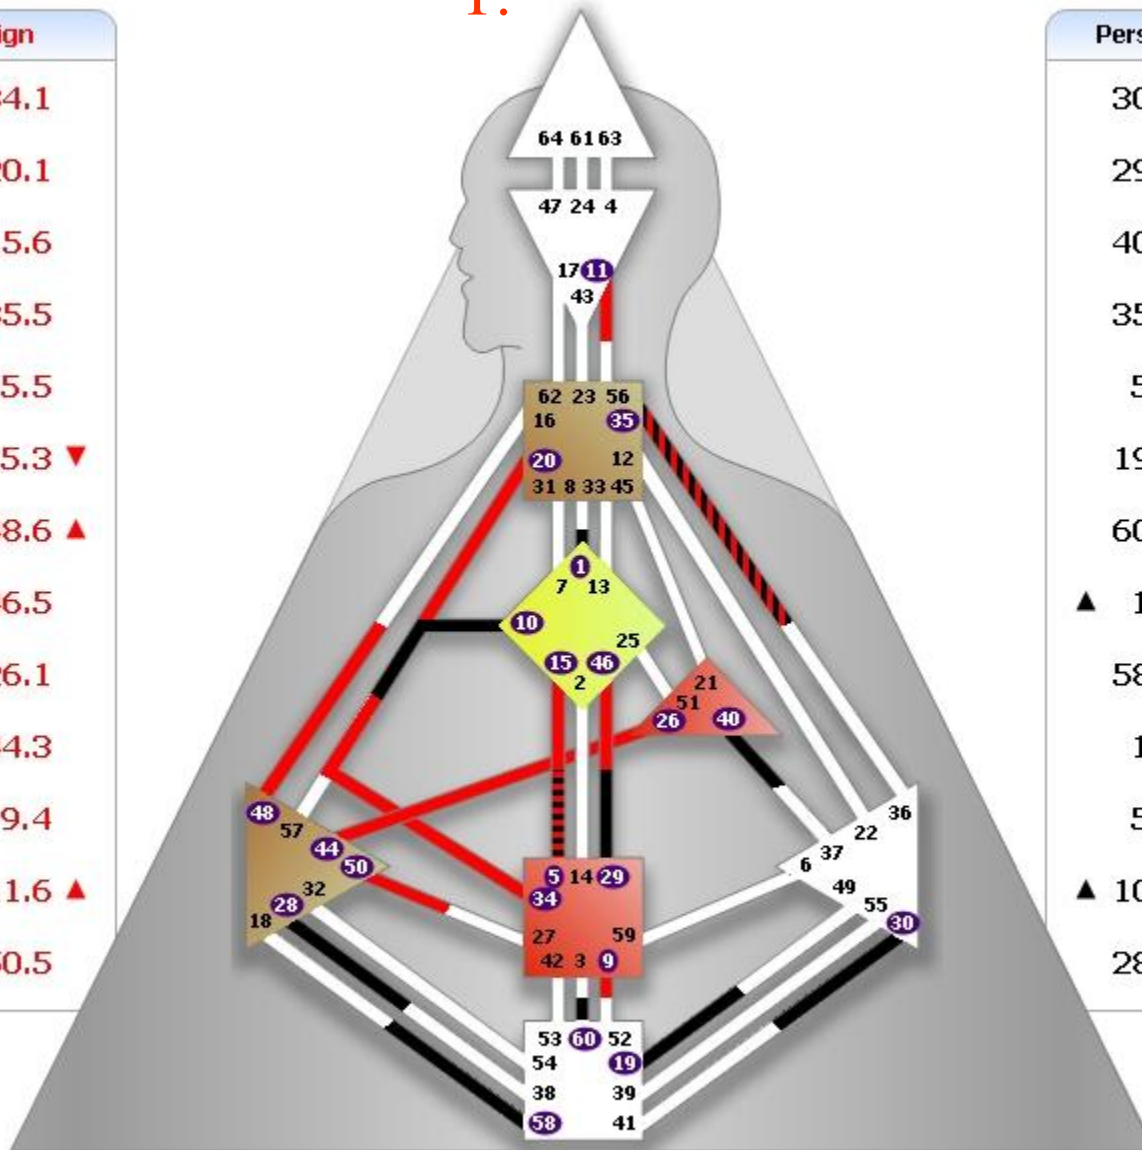

# Anna P.

Design	
☉	34.1
♁	20.1
♃	15.6
♄	35.5
♅	5.5
♆	5.3 ▼
♇	48.6 ▲
♈	46.5
♉	26.1
♊	44.3
♋	9.4
♌	11.6 ▲
♍	50.5

Personality	
30.4	☉
29.4	♁
40.3	♃
35.2	♄
5.2	♅
19.6	♆
60.2	♇
▲ 1.5	♈
58.3	♉
1.4	♊
5.2	♋
▲ 10.3	♌
28.1	♍