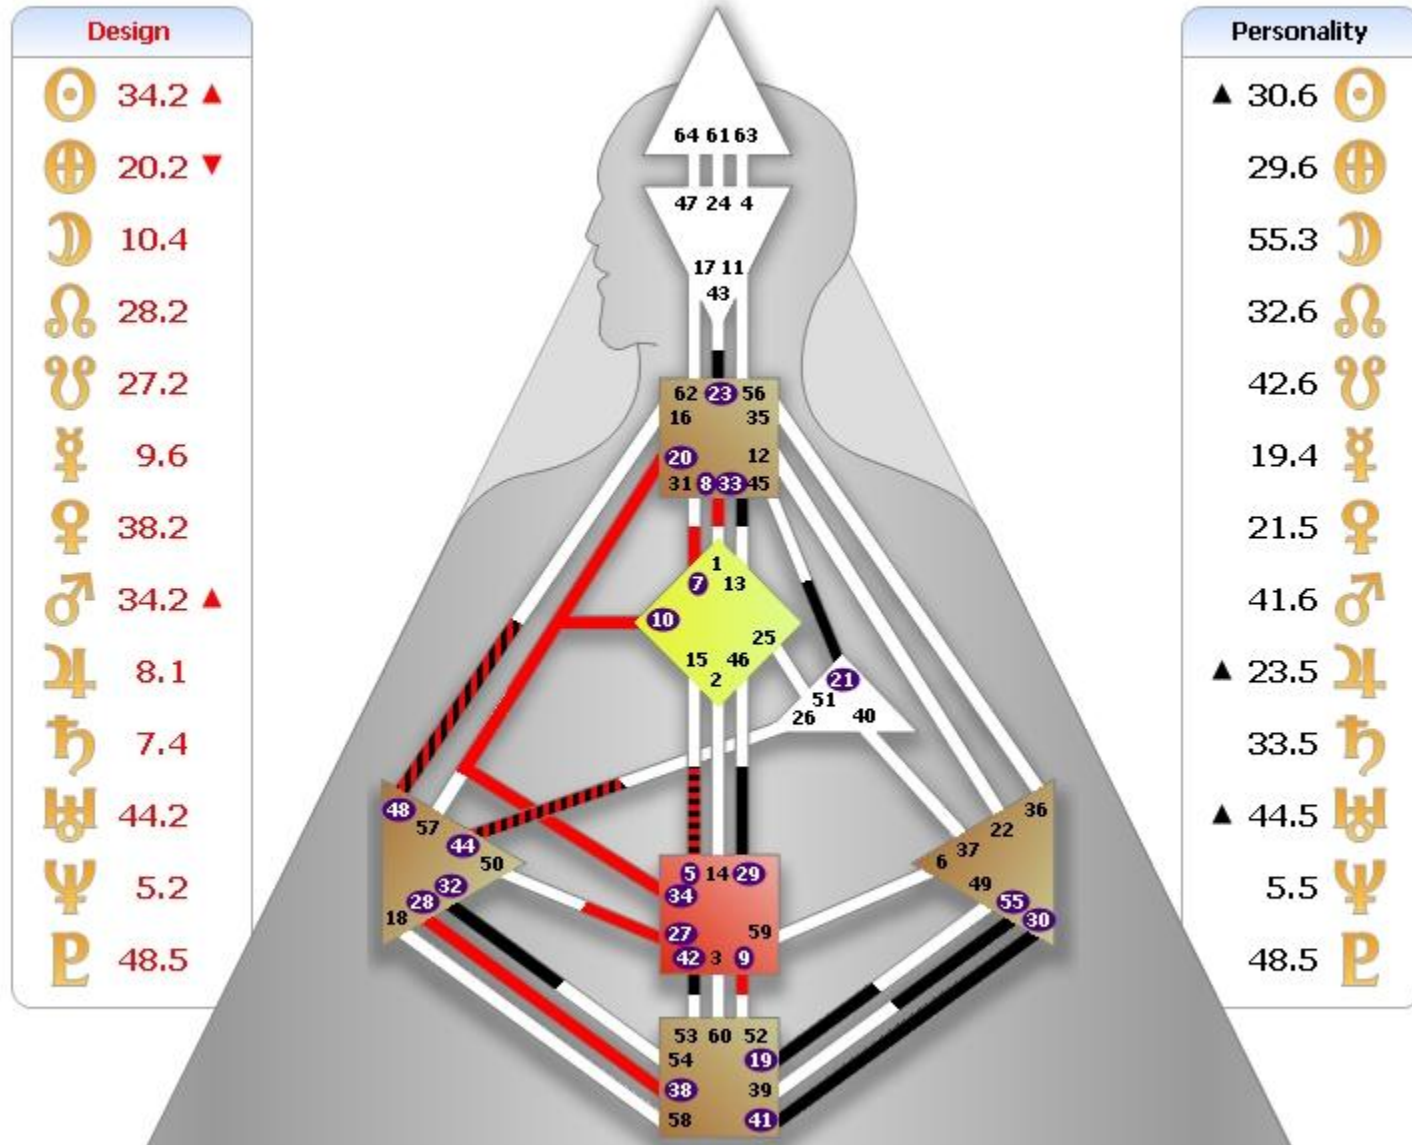

Natasha

Design	
☉	17.3
♁	18.3 ▼
♃	9.5
♄	33.2
♅	19.2
♆	37.5
♇	25.5 ▲
♈	17.4
♉	18.2
♊	18.3 ▼
♋	14.6
♌	11.3
♍	32.3

Personality	
15.6	☉
10.6	♁
17.4	♃
56.6	♄
60.6	♅
15.1	♆
▲ 62.5	♇
▼ 35.4	♈
46.4	♉
▲ 46.6	♊
14.3	♋
11.1	♌
32.1	♍

Denis

Tanay(Olga)

Sergey A.

Tamara

Design	
☉	8.2 ▲
♁	14.2 ▲
♃	8.5 ▼
♄	22.5
♅	47.5
♆	45.1 ▼
♇	15.2
♈	30.2 ▼
♉	2.3 ▲
♊	10.4 ▲
♋	10.3
♌	38.1 ▲
♍	44.4 ▲

Personality	
4.5	☉
49.5	♁
46.6	♃
63.3	♄
64.3	♅
40.1	♆
52.5	♇
▲ 21.2	♈
▲ 20.4	♉
11.4	♊
11.5	♋
58.5	♌
44.3	♍

Tanden

Katya(Tanden)

Olga (Vladimir)

Heike

Design	
☉	34.2
⊕	20.2
☾	62.6
♊	12.1
♋	11.1
♌	26.5
♍	50.2 ▼
♎	40.4 ▼
♏	23.1 ▲
♐	30.5
♑	64.4
♒	1.6
♓	64.6

Personality	
30.6	☉
29.6	⊕
46.1	☾
45.4	♊
26.4	♋
▲ 30.1	♌
▼ 13.4	♍
6.3	♎
2.6	♏
37.1	♐
64.3	♑
43.2	♒
64.5	♓

Design	
☉	18.5 ▲
♁	17.5
☾	57.2 ▼
♊	37.5
♋	40.5
♌	46.1
♍	59.4 ▲
♎	29.4
♏	17.6 ▼
♐	18.3
♑	39.5
♒	57.4 ▼
♓	4.3 ▼

Personality	
58.3	☉
52.3	♁
▼ 58.1	☾
55.3	♊
59.3	♋
5.6	♌
43.6	♍
▼ 57.4	♎
17.2	♏
48.6	♐
39.3	♑
32.1	♒
▼ 4.3	♓