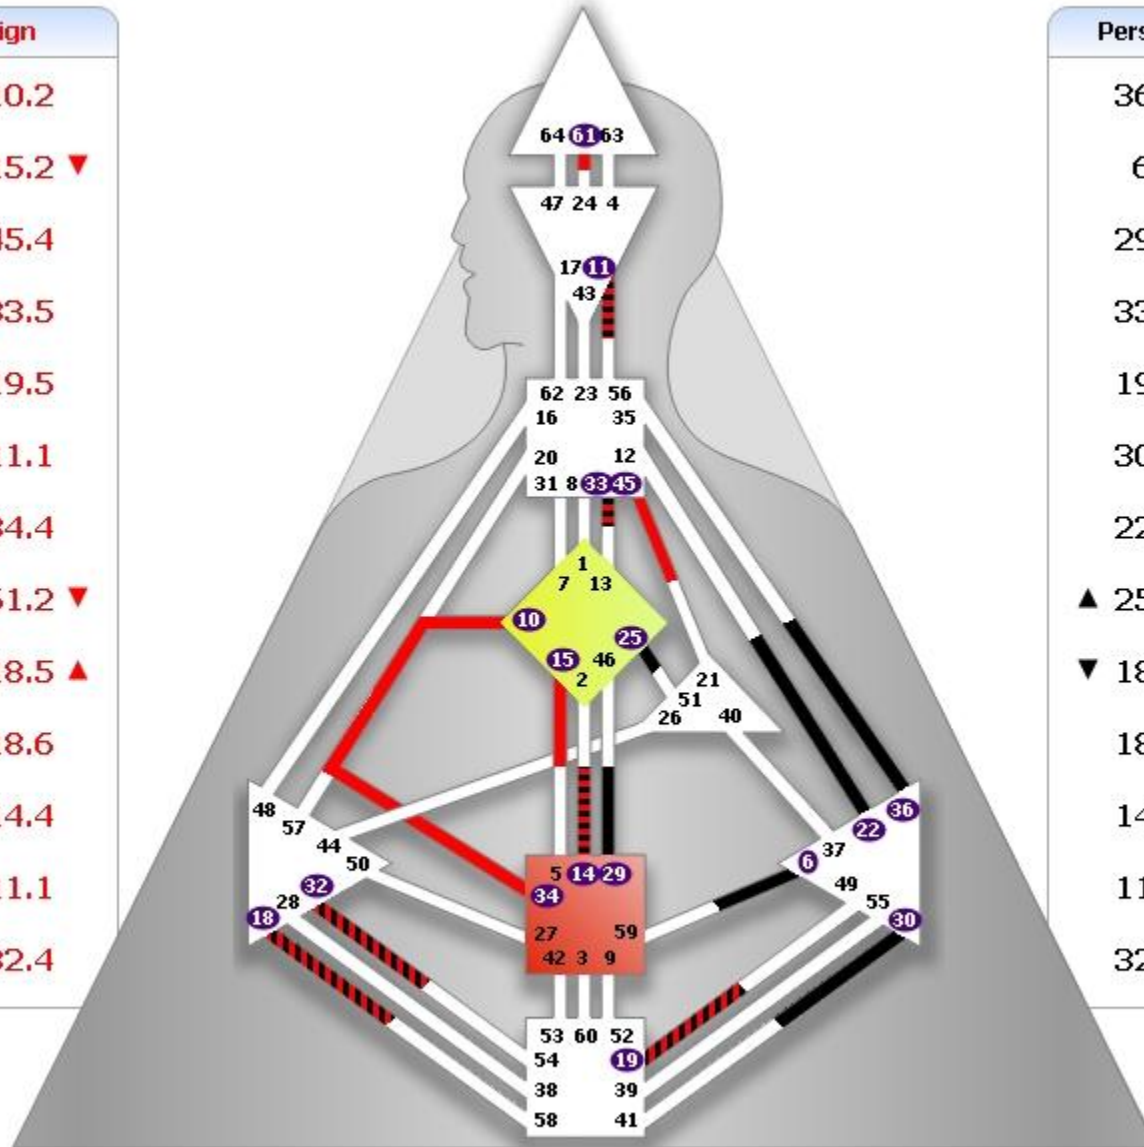

Participants of
IHDS Composite
St. Petersburg 2014

Anna P.

Design	
☉	34.1
♁	20.1
♃	15.6
♄	35.5
♅	5.5
♆	5.3 ▼
♇	48.6 ▲
♈	46.5
♉	26.1
♊	44.3
♋	9.4
♌	11.6 ▲
♍	50.5

Personality	
30.4	☉
29.4	♁
40.3	♃
35.2	♄
5.2	♅
19.6	♆
60.2	♇
▲ 1.5	♈
58.3	♉
1.4	♊
5.2	♋
▲ 10.3	♌
28.1	♍

Anton

Design	
	10.2
	15.2 ▼
	45.4
	33.5
	19.5
	11.1
	34.4
	61.2 ▼
	18.5 ▲
	18.6
	14.4
	11.1
	32.4

Personality	
36.6	
6.6	
29.4	
33.3	
19.3	
30.6	
22.6	
▲ 25.3	
▼ 18.3	
18.4	
14.6	
11.3	
32.4	

Dariya (daughter)

Elena

F.

Design	
☉	45.6
♁	26.6
♃	30.2
♄	13.3
♅	7.3
♆	35.3
♇	20.3
♈	13.5
♉	14.5
♊	8.6
♋	18.6
♌	34.2 ▼
♍	6.5 ▲

Personality	
47.4	☉
22.4	♁
53.1	♃
13.1	♄
7.1	♅
59.3	♆
▼ 6.3	♇
19.5	♈
34.1	♉
16.1	♊
48.4	♋
34.1	♌
46.2	♍

Design	
☉	18.5 ▲
♁	17.5
☾	57.2 ▼
♊	37.5
♋	40.5
♌	46.1
♍	59.4 ▲
♎	29.4
♏	17.6 ▼
♐	18.3
♑	39.5
♒	57.4 ▼
♓	4.3 ▼

Personality	
58.3	☉
52.3	♁
▼ 58.1	☾
55.3	♊
59.3	♋
5.6	♌
43.6	♍
▼ 57.4	♎
17.2	♏
48.6	♐
39.3	♑
32.1	♒
▼ 4.3	♓