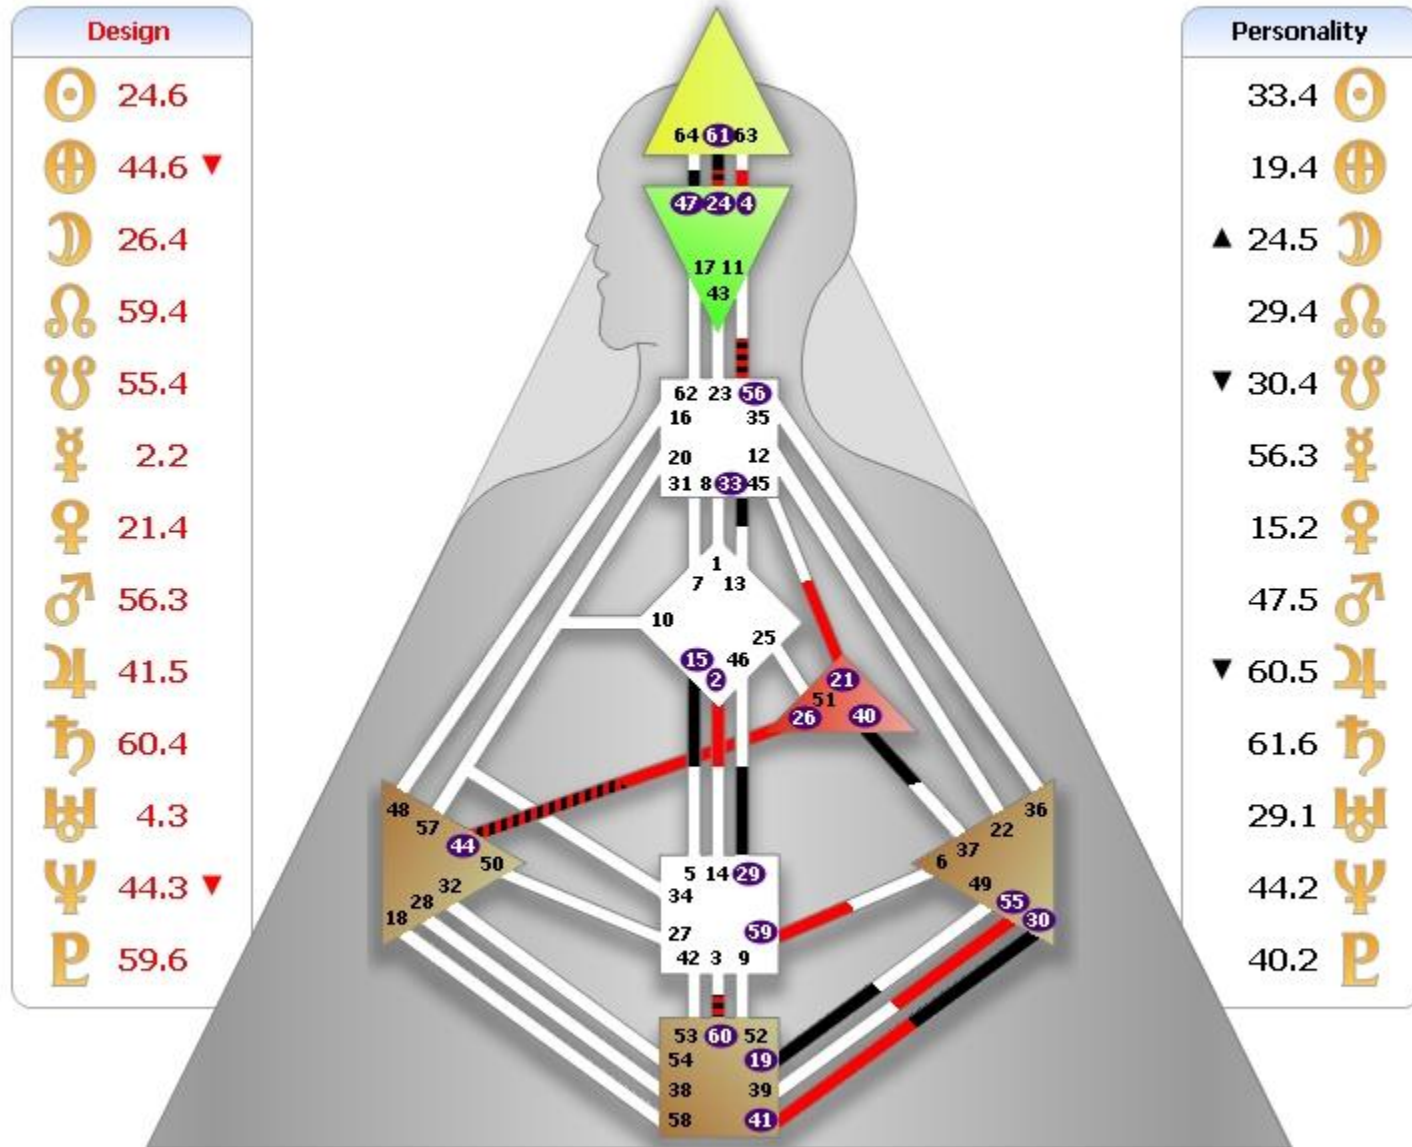

Anton

Design	
	10.2
	15.2 ▼
	45.4
	33.5
	19.5
	11.1
	34.4
	61.2 ▼
	18.5 ▲
	18.6
	14.4
	11.1
	32.4

Personality	
36.6	
6.6	
29.4	
33.3	
19.3	
30.6	
22.6	
▲ 25.3	
▼ 18.3	
18.4	
14.6	
11.3	
32.4	

Dariya (daughter)

Elena

F.

Design	
☉	45.6
♁	26.6
♃	30.2
♄	13.3
♅	7.3
♆	35.3
♇	20.3
♈	13.5
♉	14.5
♊	8.6
♋	18.6
♌	34.2 ▼
♍	6.5 ▲

Personality	
47.4	☉
22.4	♁
53.1	♃
13.1	♄
7.1	♅
59.3	♆
▼ 6.3	♇
19.5	♈
34.1	♉
16.1	♊
48.4	♋
34.1	♌
46.2	♍

Galina

Ilia

Design	
☉	13.3
♁	7.3
♃	22.4
♄	35.3
♅	5.3
♆	61.4
♇	38.4 ▲
♈	44.5 ▼
♉	10.6
♊	1.3 ▼
♋	5.2
♌	10.3
♍	28.1 ▼

Personality	
2.1	☉
1.1	♁
35.5	♃
16.1	♄
9.1	♅
▼ 3.1	♆
27.1	♇
43.5	♈
▲ 38.4	♉
44.6	♊
5.2	♋
10.4	♌
50.5	♍