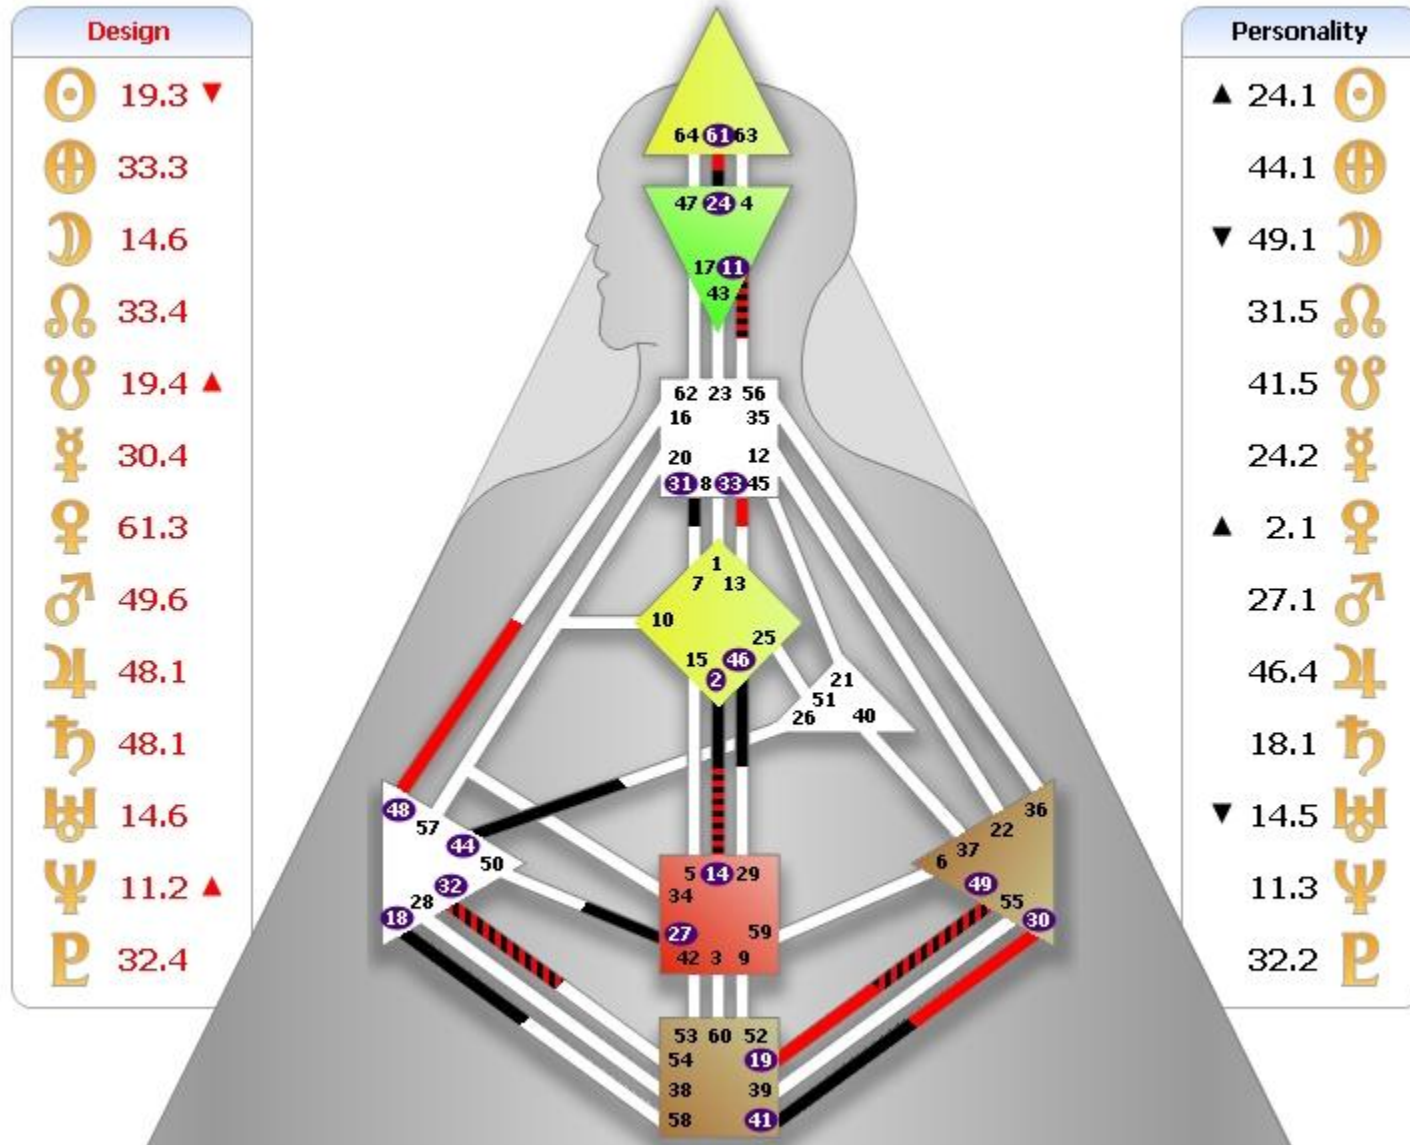

Natasha

Design	
☉	17.3
♁	18.3 ▼
♃	9.5
♄	33.2
♅	19.2
♆	37.5
♇	25.5 ▲
♈	17.4
♉	18.2
♊	18.3 ▼
♋	14.6
♌	11.3
♍	32.3

Personality	
15.6	☉
10.6	♁
17.4	♃
56.6	♄
60.6	♅
15.1	♆
▲ 62.5	♇
▼ 35.4	♈
46.4	♉
▲ 46.6	♊
14.3	♋
11.1	♌
32.1	♍

Denis

Tanay(Olga)

Sergey A.

Tamara

Design	
☉	8.2 ▲
♁	14.2 ▲
♃	8.5 ▼
♄	22.5
♅	47.5
♆	45.1 ▼
♇	15.2
♈	30.2 ▼
♉	2.3 ▲
♊	10.4 ▲
♋	10.3
♌	38.1 ▲
♍	44.4 ▲

Personality	
4.5	☉
49.5	♁
46.6	♃
63.3	♄
64.3	♅
40.1	♆
52.5	♇
▲ 21.2	♈
▲ 20.4	♉
11.4	♊
11.5	♋
58.5	♌
44.3	♍

Tanden

Katya(Tanden)

Olga (Vladimir)

Heike

Design	
☉	34.2
⊕	20.2
☾	62.6
♊	12.1
♋	11.1
♌	26.5
♍	50.2 ▼
♎	40.4 ▼
♏	23.1 ▲
♐	30.5
♑	64.4
♒	1.6
♓	64.6

Personality	
30.6	☉
29.6	⊕
46.1	☾
45.4	♊
26.4	♋
▲ 30.1	♌
▼ 13.4	♍
6.3	♎
2.6	♏
37.1	♐
64.3	♑
43.2	♒
64.5	♓

Design	
☉	18.5 ▲
♁	17.5
☾	57.2 ▼
♊	37.5
♋	40.5
♌	46.1
♍	59.4 ▲
♎	29.4
♏	17.6 ▼
♐	18.3
♑	39.5
♒	57.4 ▼
♓	4.3 ▼

Personality	
58.3	☉
52.3	♁
▼ 58.1	☾
55.3	♊
59.3	♋
5.6	♌
43.6	♍
▼ 57.4	♎
17.2	♏
48.6	♐
39.3	♑
32.1	♒
▼ 4.3	♓