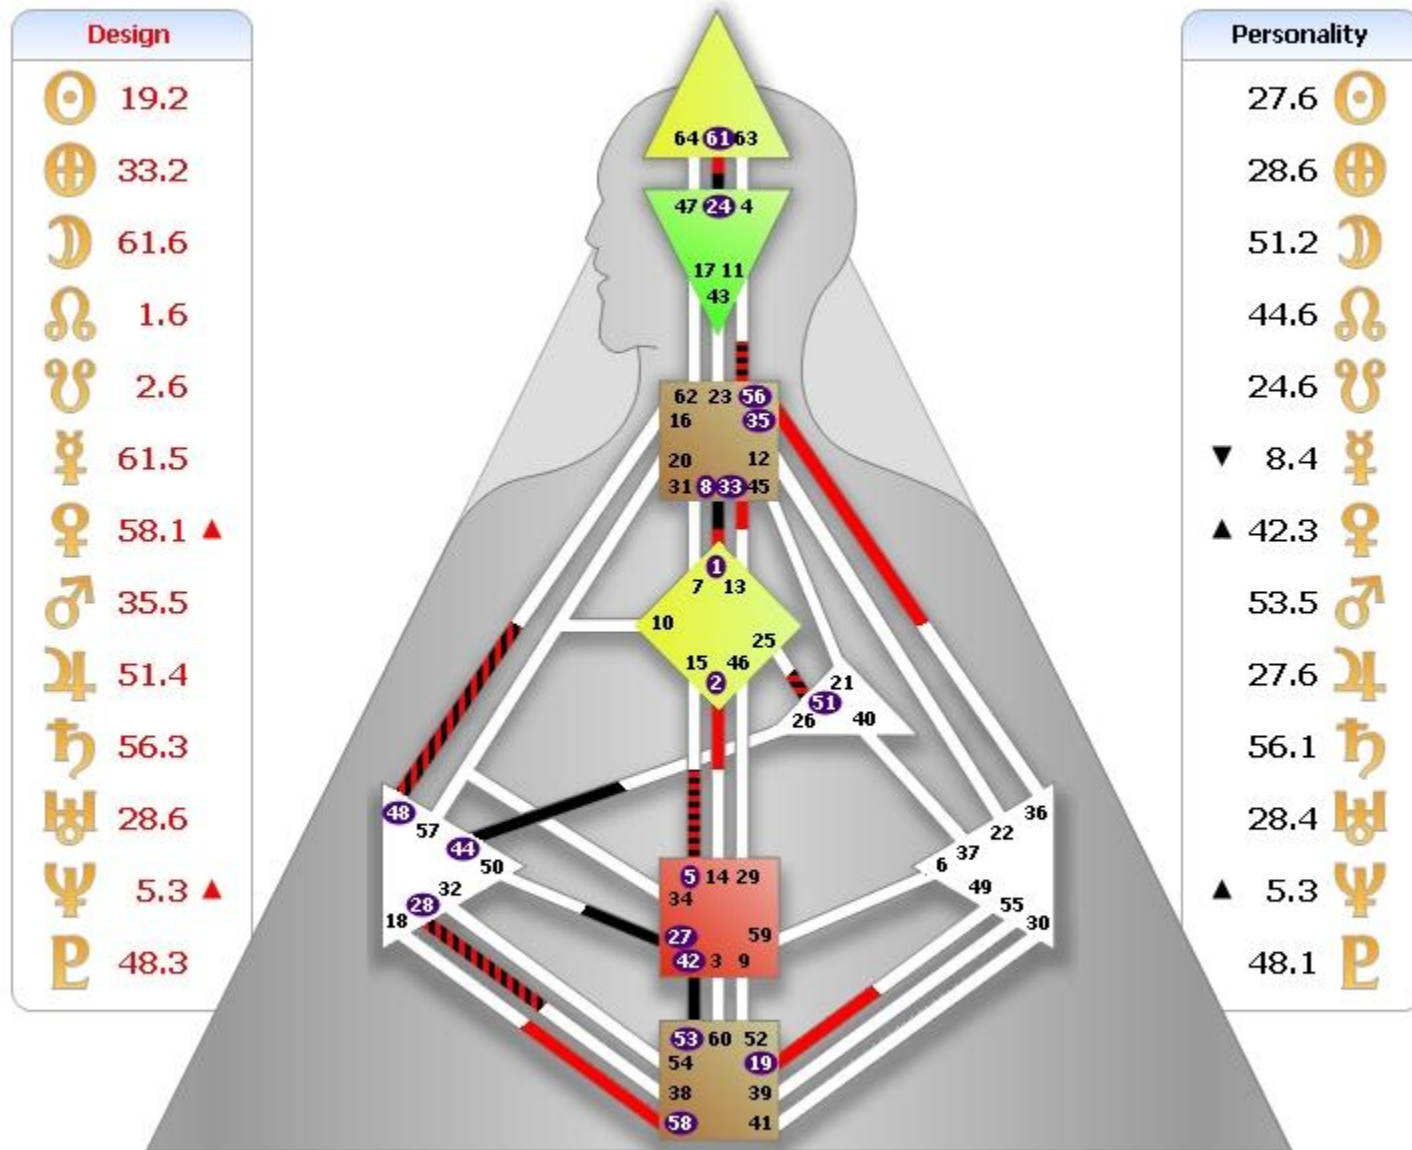

Elena

F.

Design	
☉	45.6
♁	26.6
♃	30.2
♄	13.3
♅	7.3
♆	35.3
♇	20.3
♈	13.5
♉	14.5
♊	8.6
♋	18.6
♌	34.2 ▼
♍	6.5 ▲

Personality	
47.4	☉
22.4	♁
53.1	♃
13.1	♄
7.1	♅
59.3	♆
▼ 6.3	♇
19.5	♈
34.1	♉
16.1	♊
48.4	♋
34.1	♌
46.2	♍

Galina

Ilia

Design	
☉	13.3
♁	7.3
♃	22.4
♄	35.3
♅	5.3
♆	61.4
♇	38.4 ▲
♈	44.5 ▼
♉	10.6
♊	1.3 ▼
♋	5.2
♌	10.3
♍	28.1 ▼

Personality	
2.1	☉
1.1	♁
35.5	♃
16.1	♄
9.1	♅
▼ 3.1	♆
27.1	♇
43.5	♈
▲ 38.4	♉
44.6	♊
5.2	♋
10.4	♌
50.5	♍

Vadim

Design	
☉	63.3
♁	64.3
♃	55.4
♄	54.1
♅	53.1
♆	25.1 ▼
♇	55.5
♈	38.5
♉	60.6
♊	35.3 ▼
♋	32.2
♌	9.2
♍	46.6

Personality	
35.1	☉
▼ 5.1	♁
▼ 12.3	♃
58.5	♄
52.5	♅
▼ 12.4	♆
▼ 12.4	♇
★ 22.1	♈
▼ 19.5	♉
45.6	♊
57.5	♋
9.1	♌
▼ 46.4	♍