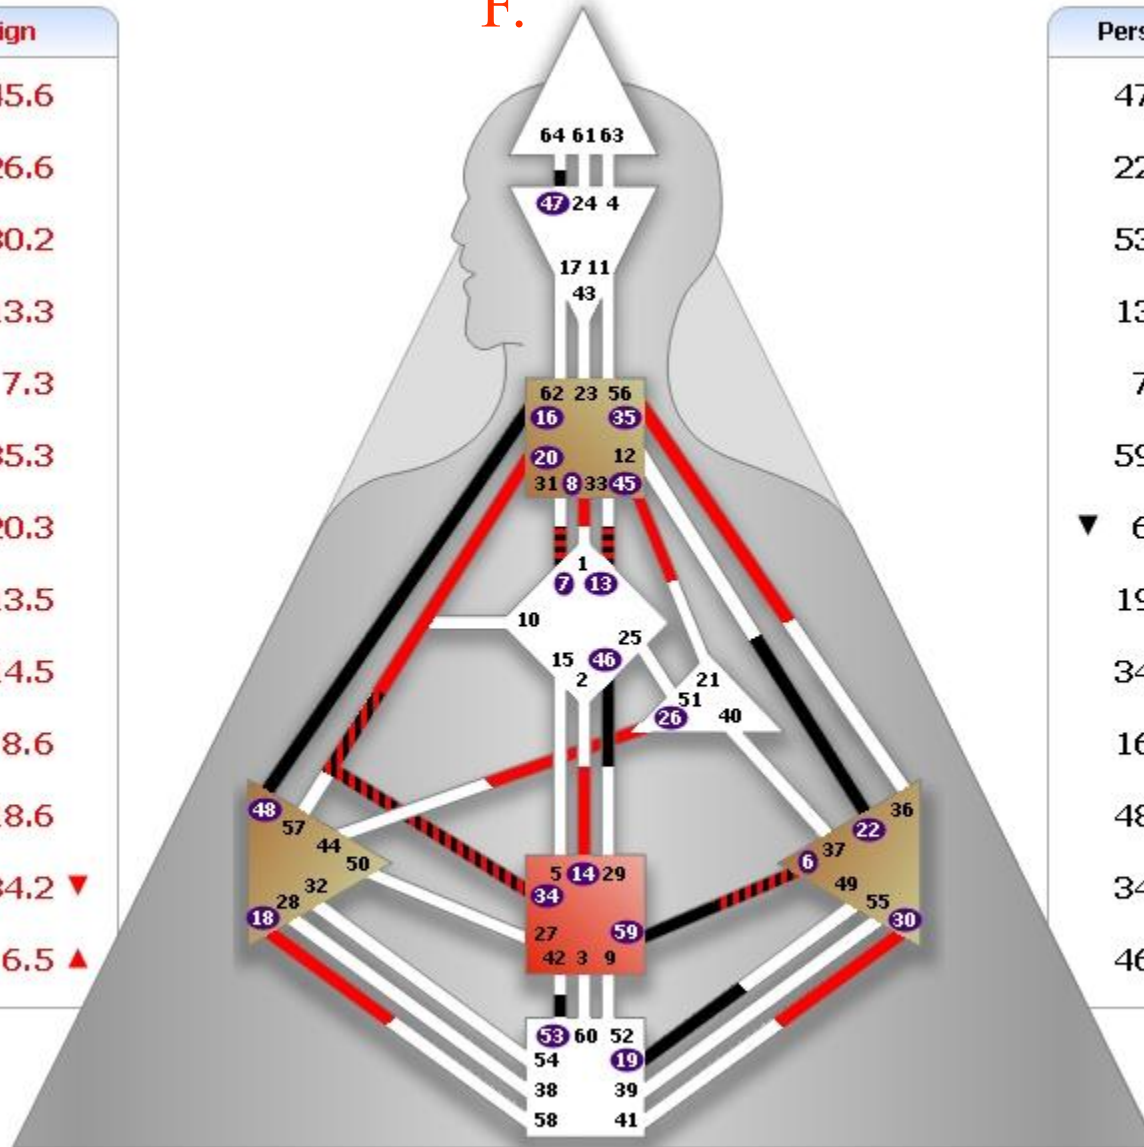

Anton

Design	
	10.2
	15.2 ▼
	45.4
	33.5
	19.5
	11.1
	34.4
	61.2 ▼
	18.5 ▲
	18.6
	14.4
	11.1
	32.4

Personality	
36.6	
6.6	
29.4	
33.3	
19.3	
30.6	
22.6	
▲ 25.3	
▼ 18.3	
18.4	
14.6	
11.3	
32.4	

Dariya (daughter)

Elena

F.

Design	
☉	45.6
♁	26.6
♃	30.2
♄	13.3
♅	7.3
♆	35.3
♇	20.3
♈	13.5
♉	14.5
♊	8.6
♋	18.6
♌	34.2 ▼
♍	6.5 ▲

Personality	
47.4	☉
22.4	♁
53.1	♃
13.1	♄
7.1	♅
59.3	♆
▼ 6.3	♇
19.5	♈
34.1	♉
16.1	♊
48.4	♋
34.1	♌
46.2	♍

Galina

Ilia

Design	
☉	13.3
♁	7.3
♃	22.4
♄	35.3
♅	5.3
♆	61.4
♇	38.4 ▲
♈	44.5 ▼
♉	10.6
♊	1.3 ▼
♋	5.2
♌	10.3
♍	28.1 ▼

Personality	
2.1	☉
1.1	♁
35.5	♃
16.1	♄
9.1	♅
▼ 3.1	♆
27.1	♇
43.5	♈
▲ 38.4	♉
44.6	♊
5.2	♋
10.4	♌
50.5	♍