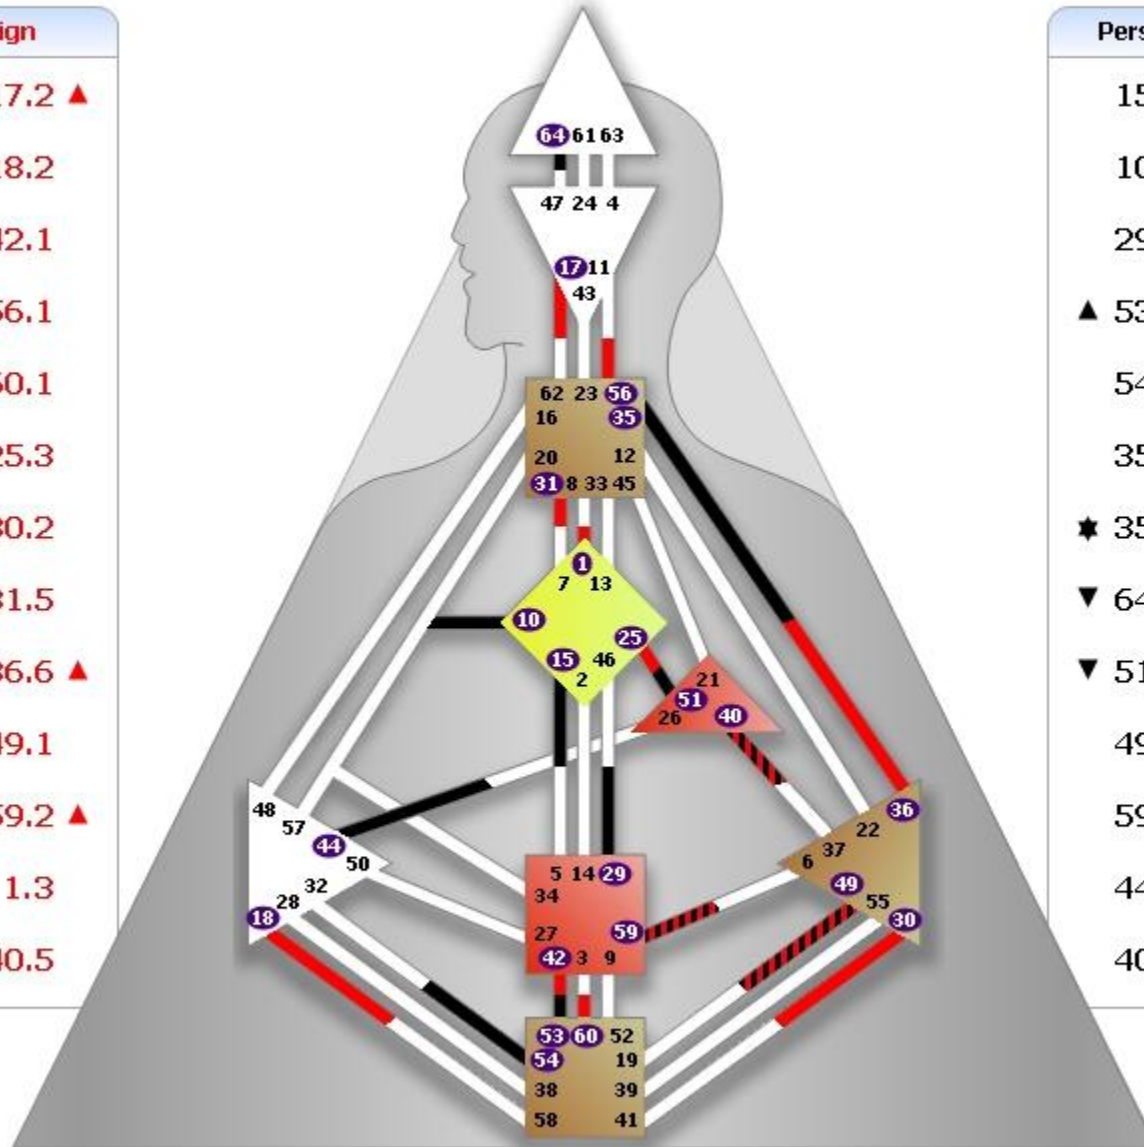

# Vadim

Design	
☉	63.3
♁	64.3
♃	55.4
♄	54.1
♅	53.1
♆	25.1 ▼
♇	55.5
♈	38.5
♉	60.6
♊	35.3 ▼
♋	32.2
♌	9.2
♍	46.6

Personality	
35.1	☉
▼ 5.1	♁
▼ 12.3	♃
58.5	♄
52.5	♅
▼ 12.4	♆
▼ 12.4	♇
★ 22.1	♈
▼ 19.5	♉
45.6	♊
57.5	♋
9.1	♌
▼ 46.4	♍

# Irina K.

Design	
☉	17.2 ▲
♁	18.2
♃	42.1
♄	56.1
♅	60.1
♆	25.3
♇	30.2
♈	31.5
♉	36.6 ▲
♊	49.1
♋	59.2 ▲
♌	1.3
♍	40.5

Personality	
15.6	☉
10.6	♁
29.1	♃
▲ 53.6	♄
54.6	♅
35.4	♆
★ 35.5	♇
▼ 64.1	♈
▼ 51.2	♉
49.5	♊
59.3	♋
44.6	♌
40.5	♍