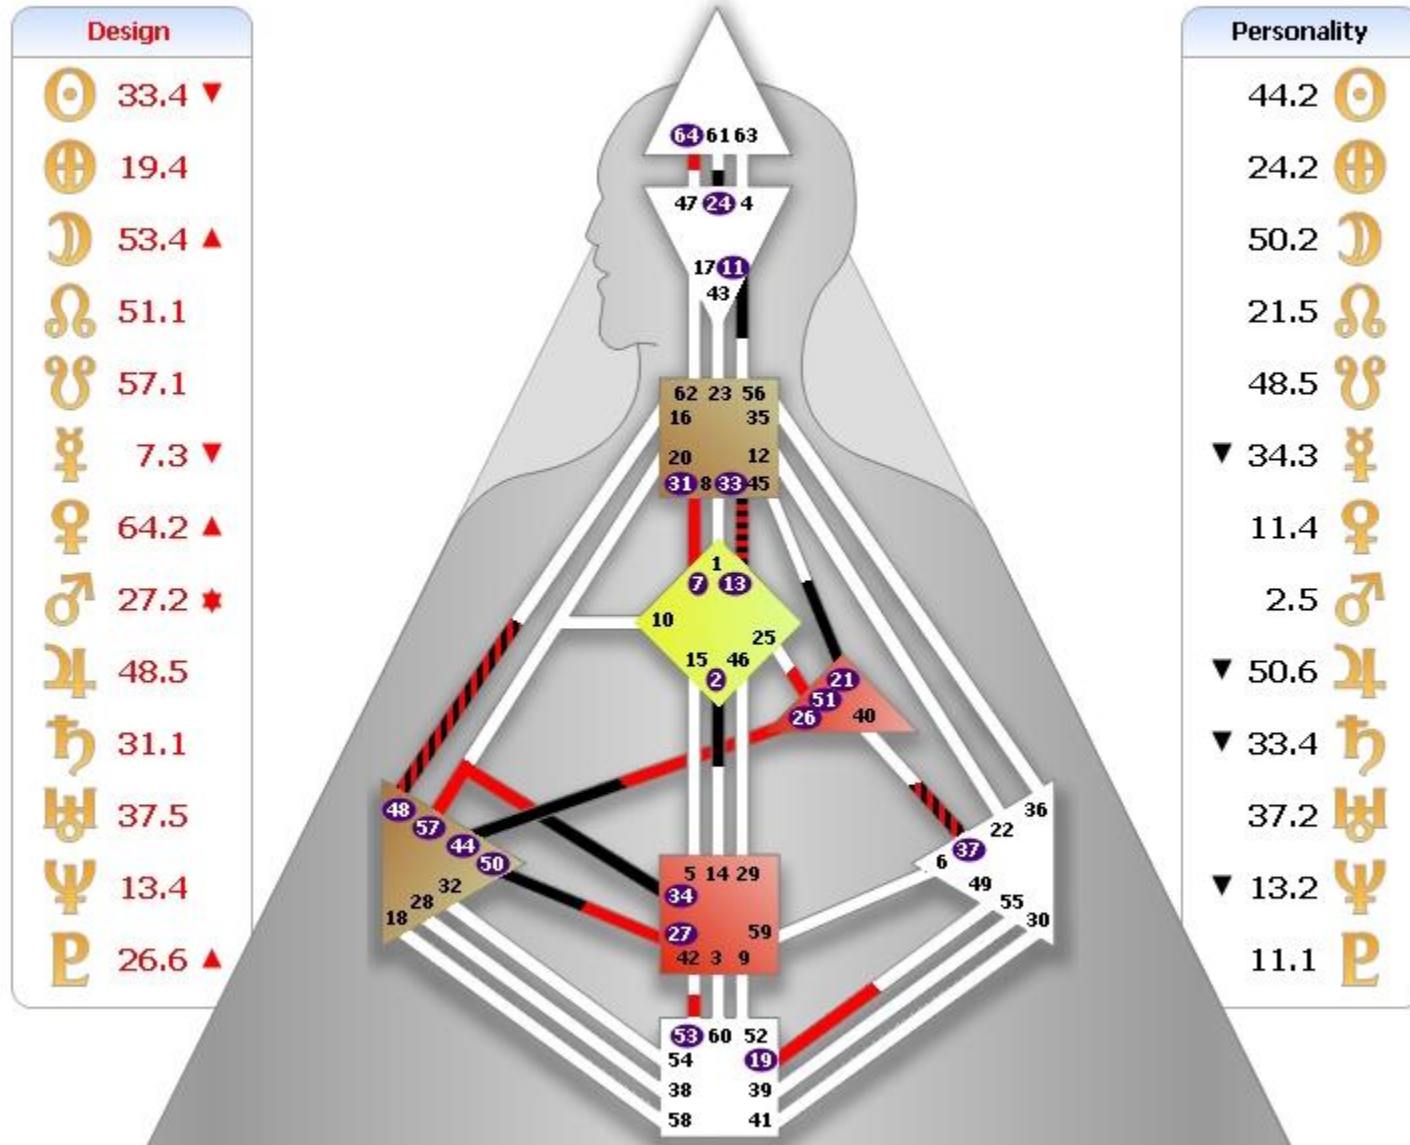

Participants of
IHDS Composite
St. Petersburg 2014

Anna P.

Design	
☉	34.1
♁	20.1
♃	15.6
♄	35.5
♅	5.5
♆	5.3 ▼
♇	48.6 ▲
♈	46.5
♉	26.1
♊	44.3
♋	9.4
♌	11.6 ▲
♍	50.5

Personality	
30.4	☉
29.4	♁
40.3	♃
35.2	♄
5.2	♅
19.6	♆
60.2	♇
▲ 1.5	♈
58.3	♉
1.4	♊
5.2	♋
▲ 10.3	♌
28.1	♍

Anton

Design	
	10.2
	15.2 ▼
	45.4
	33.5
	19.5
	11.1
	34.4
	61.2 ▼
	18.5 ▲
	18.6
	14.4
	11.1
	32.4

Personality	
36.6	
6.6	
29.4	
33.3	
19.3	
30.6	
22.6	
▲ 25.3	
▼ 18.3	
18.4	
14.6	
11.3	
32.4	

Dariya (daughter)

Elena

F.

Design	
☉	45.6
♁	26.6
♃	30.2
♄	13.3
♅	7.3
♆	35.3
♇	20.3
♈	13.5
♉	14.5
♊	8.6
♋	18.6
♌	34.2 ▼
♍	6.5 ▲

Personality	
47.4	☉
22.4	♁
53.1	♃
13.1	♄
7.1	♅
59.3	♆
▼ 6.3	♇
19.5	♈
34.1	♉
16.1	♊
48.4	♋
34.1	♌
46.2	♍

Galina

Ilia

Design	
☉	13.3
♁	7.3
♃	22.4
♄	35.3
♅	5.3
♆	61.4
♇	38.4 ▲
♈	44.5 ▼
♉	10.6
♊	1.3 ▼
♋	5.2
♌	10.3
♍	28.1 ▼

Personality	
2.1	☉
1.1	♁
35.5	♃
16.1	♄
9.1	♅
▼ 3.1	♆
27.1	♇
43.5	♈
▲ 38.4	♉
44.6	♊
5.2	♋
10.4	♌
50.5	♍