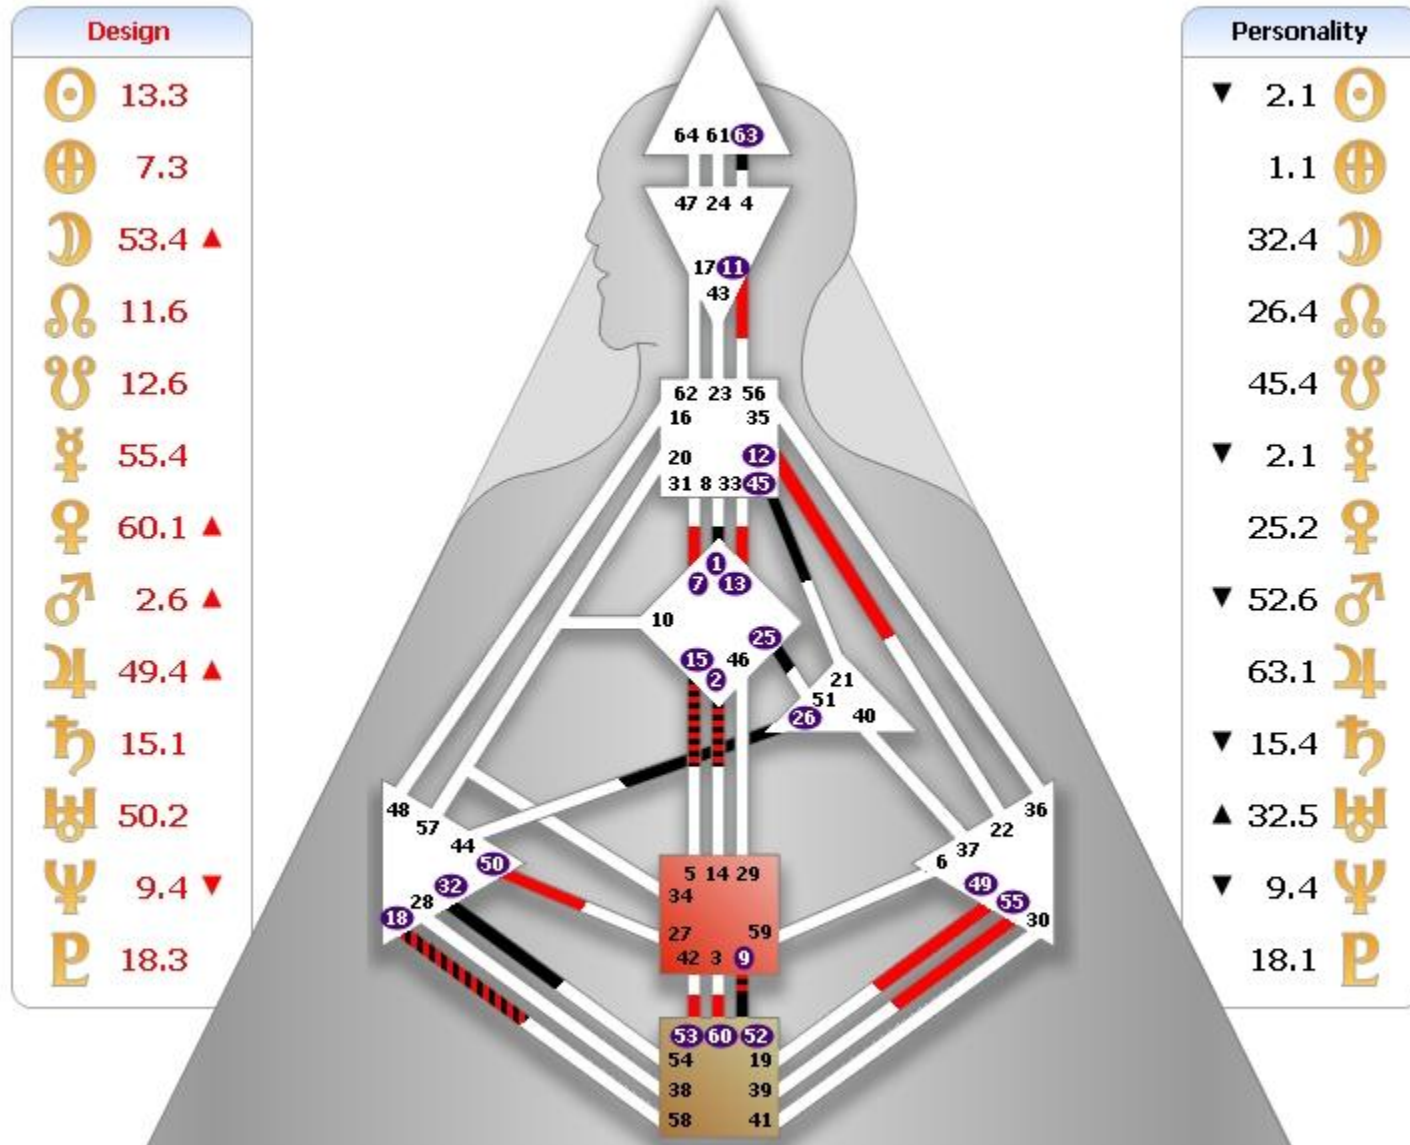

Natasha

Design	
☉	17.3
♁	18.3 ▼
♃	9.5
♄	33.2
♅	19.2
♆	37.5
♇	25.5 ▲
♈	17.4
♉	18.2
♊	18.3 ▼
♋	14.6
♌	11.3
♍	32.3

Personality	
15.6	☉
10.6	♁
17.4	♃
56.6	♄
60.6	♅
15.1	♆
▲ 62.5	♇
▼ 35.4	♈
46.4	♉
▲ 46.6	♊
14.3	♋
11.1	♌
32.1	♍

Denis

Tanay(Olga)

Sergey A.

Tamara

Design	
☉	8.2 ▲
♁	14.2 ▲
♃	8.5 ▼
♄	22.5
♅	47.5
♆	45.1 ▼
♇	15.2
♈	30.2 ▼
♉	2.3 ▲
♊	10.4 ▲
♋	10.3
♌	38.1 ▲
♍	44.4 ▲

Personality	
4.5	☉
49.5	♁
46.6	♃
63.3	♄
64.3	♅
40.1	♆
52.5	♇
▲ 21.2	♈
▲ 20.4	♉
11.4	♊
11.5	♋
58.5	♌
44.3	♍

Tanden

Katya(Tanden)

Olga (Vladimir)

Heike

Design	
☉	34.2
⊕	20.2
☾	62.6
♊	12.1
♋	11.1
♌	26.5
♍	50.2 ▼
♎	40.4 ▼
♏	23.1 ▲
♐	30.5
♑	64.4
♒	1.6
♓	64.6

Personality	
30.6	☉
29.6	⊕
46.1	☾
45.4	♊
26.4	♋
▲ 30.1	♌
▼ 13.4	♍
6.3	♎
2.6	♏
37.1	♐
64.3	♑
43.2	♒
64.5	♓

Design	
☉	18.5 ▲
♁	17.5
☾	57.2 ▼
♊	37.5
♋	40.5
♌	46.1
♍	59.4 ▲
♎	29.4
♏	17.6 ▼
♐	18.3
♑	39.5
♒	57.4 ▼
♓	4.3 ▼

Personality	
58.3	☉
52.3	♁
▼ 58.1	☾
55.3	♊
59.3	♋
5.6	♌
43.6	♍
▼ 57.4	♎
17.2	♏
48.6	♐
39.3	♑
32.1	♒
▼ 4.3	♓