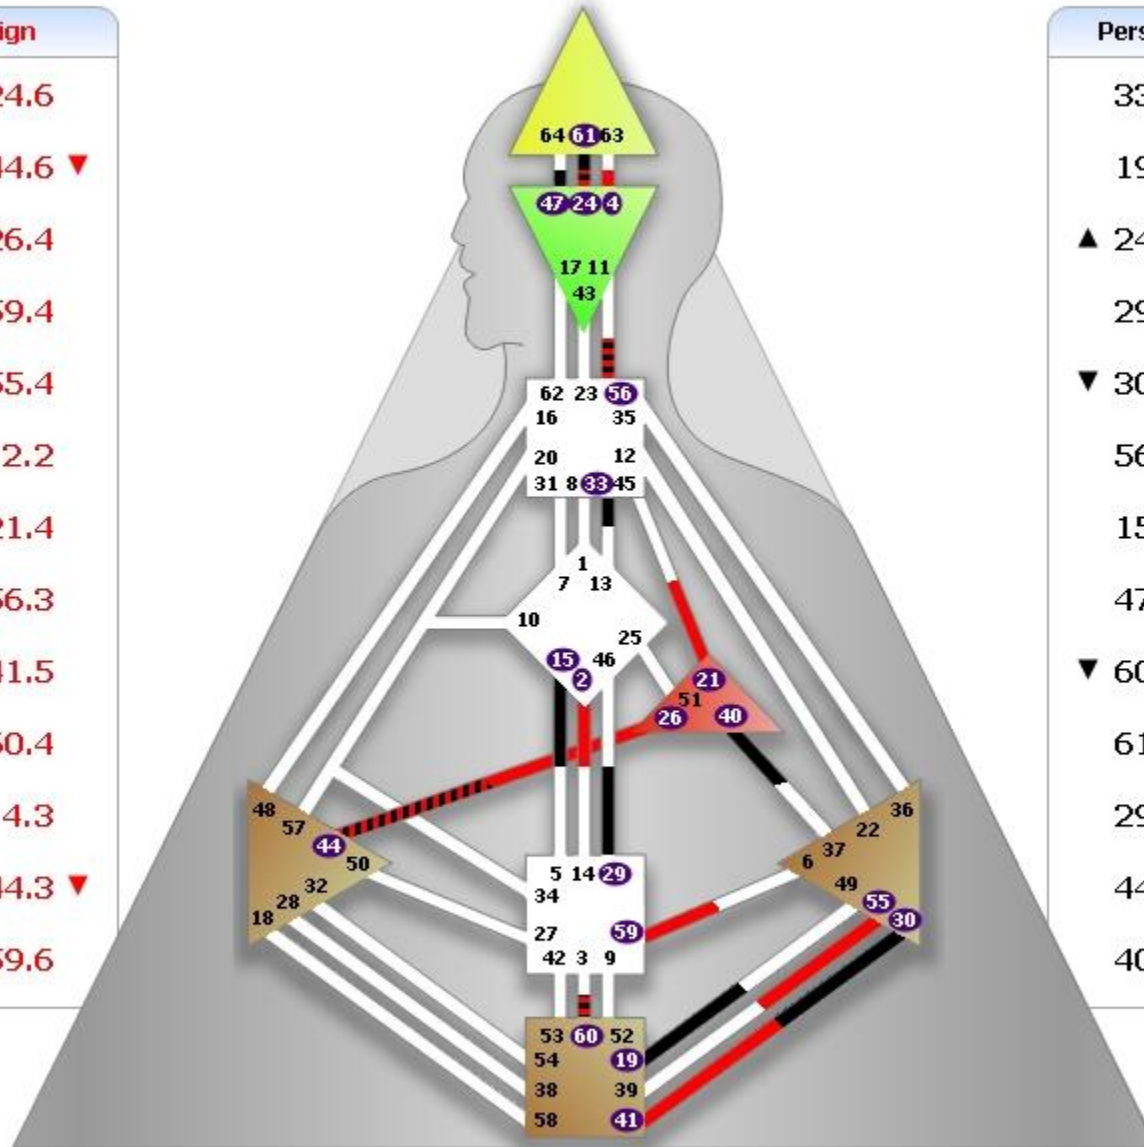

# Dariya (daughter)

Elena

F.

Design	
☉	45.6
♁	26.6
♃	30.2
♄	13.3
♅	7.3
♆	35.3
♇	20.3
♈	13.5
♉	14.5
♊	8.6
♋	18.6
♌	34.2 ▼
♍	6.5 ▲

Personality	
47.4	☉
22.4	♁
53.1	♃
13.1	♄
7.1	♅
59.3	♆
▼ 6.3	♇
19.5	♈
34.1	♉
16.1	♊
48.4	♋
34.1	♌
46.2	♍

# Galina

Design	
☉	24.6
♁	44.6 ▼
♂	26.4
♊	59.4
♋	55.4
♌	2.2
♍	21.4
♎	56.3
♏	41.5
♐	60.4
♑	4.3
♒	44.3 ▼
♓	59.6

Personality	
33.4	☉
19.4	♁
▲ 24.5	♂
29.4	♊
▼ 30.4	♋
56.3	♌
15.2	♍
47.5	♎
▼ 60.5	♏
61.6	♐
29.1	♑
44.2	♒
40.2	♓