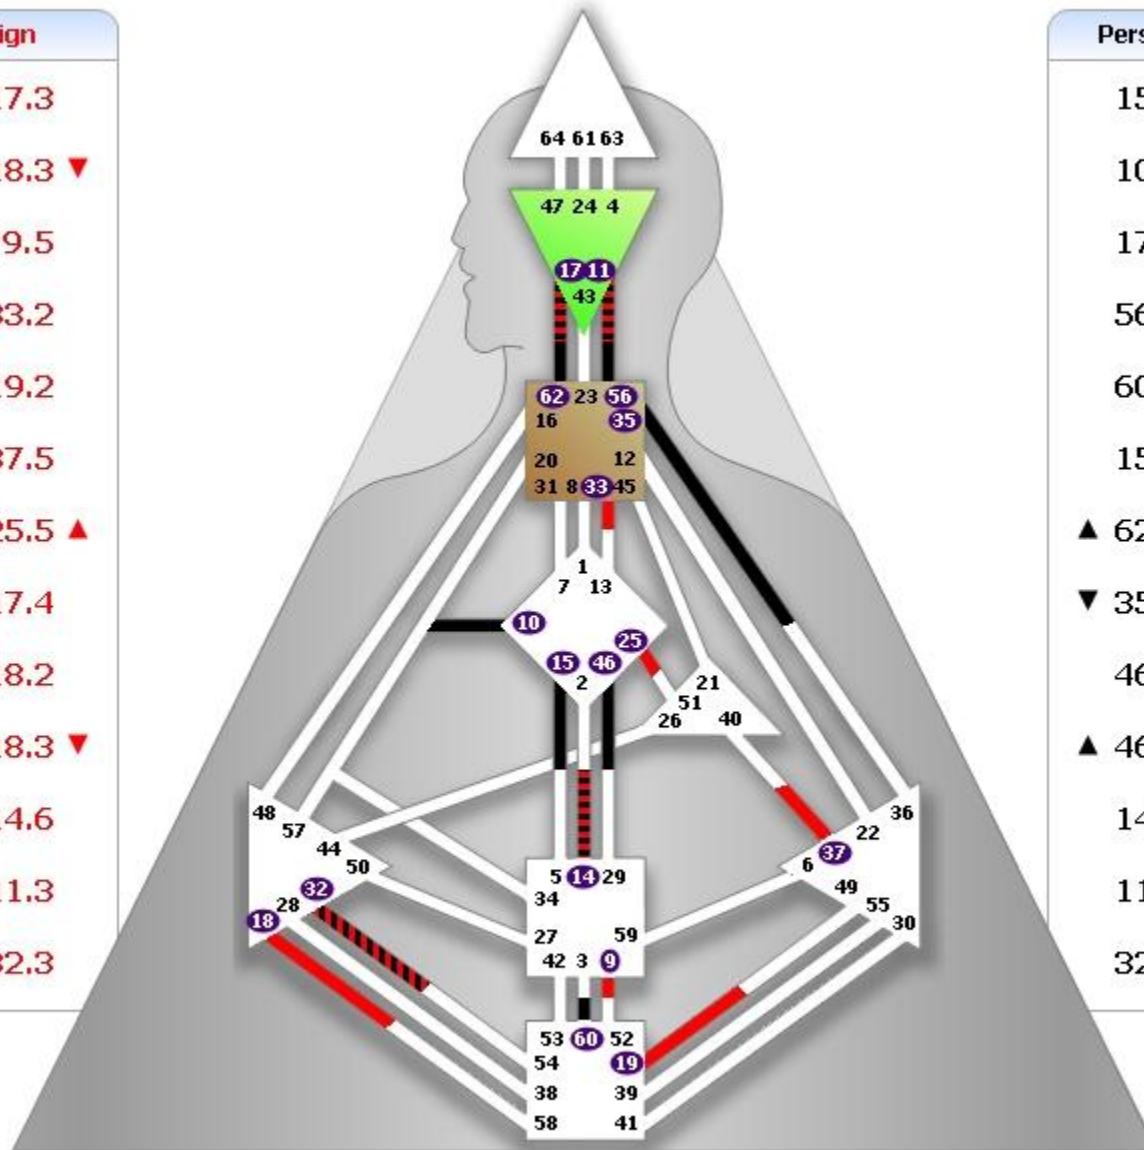

Vadim

Design	
☉	63.3
♁	64.3
♃	55.4
♄	54.1
♅	53.1
♆	25.1 ▼
♇	55.5
♈	38.5
♉	60.6
♊	35.3 ▼
♋	32.2
♌	9.2
♍	46.6

Personality	
35.1	☉
▼ 5.1	♁
▼ 12.3	♃
58.5	♄
52.5	♅
▼ 12.4	♆
▼ 12.4	♇
★ 22.1	♈
▼ 19.5	♉
45.6	♊
57.5	♋
9.1	♌
▼ 46.4	♍

Irina K.

Marina N.

Natalia S.

Design	
☉	17.3
♁	18.3 ▼
♃	9.5
♄	33.2
♅	19.2
♆	37.5
♇	25.5 ▲
♈	17.4
♉	18.2
♊	18.3 ▼
♋	14.6
♌	11.3
♍	32.3

Personality	
15.6	☉
10.6	♁
17.4	♃
56.6	♄
60.6	♅
15.1	♆
▲ 62.5	♇
▼ 35.4	♈
46.4	♉
▲ 46.6	♊
14.3	♋
11.1	♌
32.1	♍

Natasha

Design	
☉	17.3
♁	18.3 ▼
♃	9.5
♄	33.2
♅	19.2
♆	37.5
♇	25.5 ▲
♈	17.4
♉	18.2
♊	18.3 ▼
♋	14.6
♌	11.3
♍	32.3

Personality	
15.6	☉
10.6	♁
17.4	♃
56.6	♄
60.6	♅
15.1	♆
▲ 62.5	♇
▼ 35.4	♈
46.4	♉
▲ 46.6	♊
14.3	♋
11.1	♌
32.1	♍