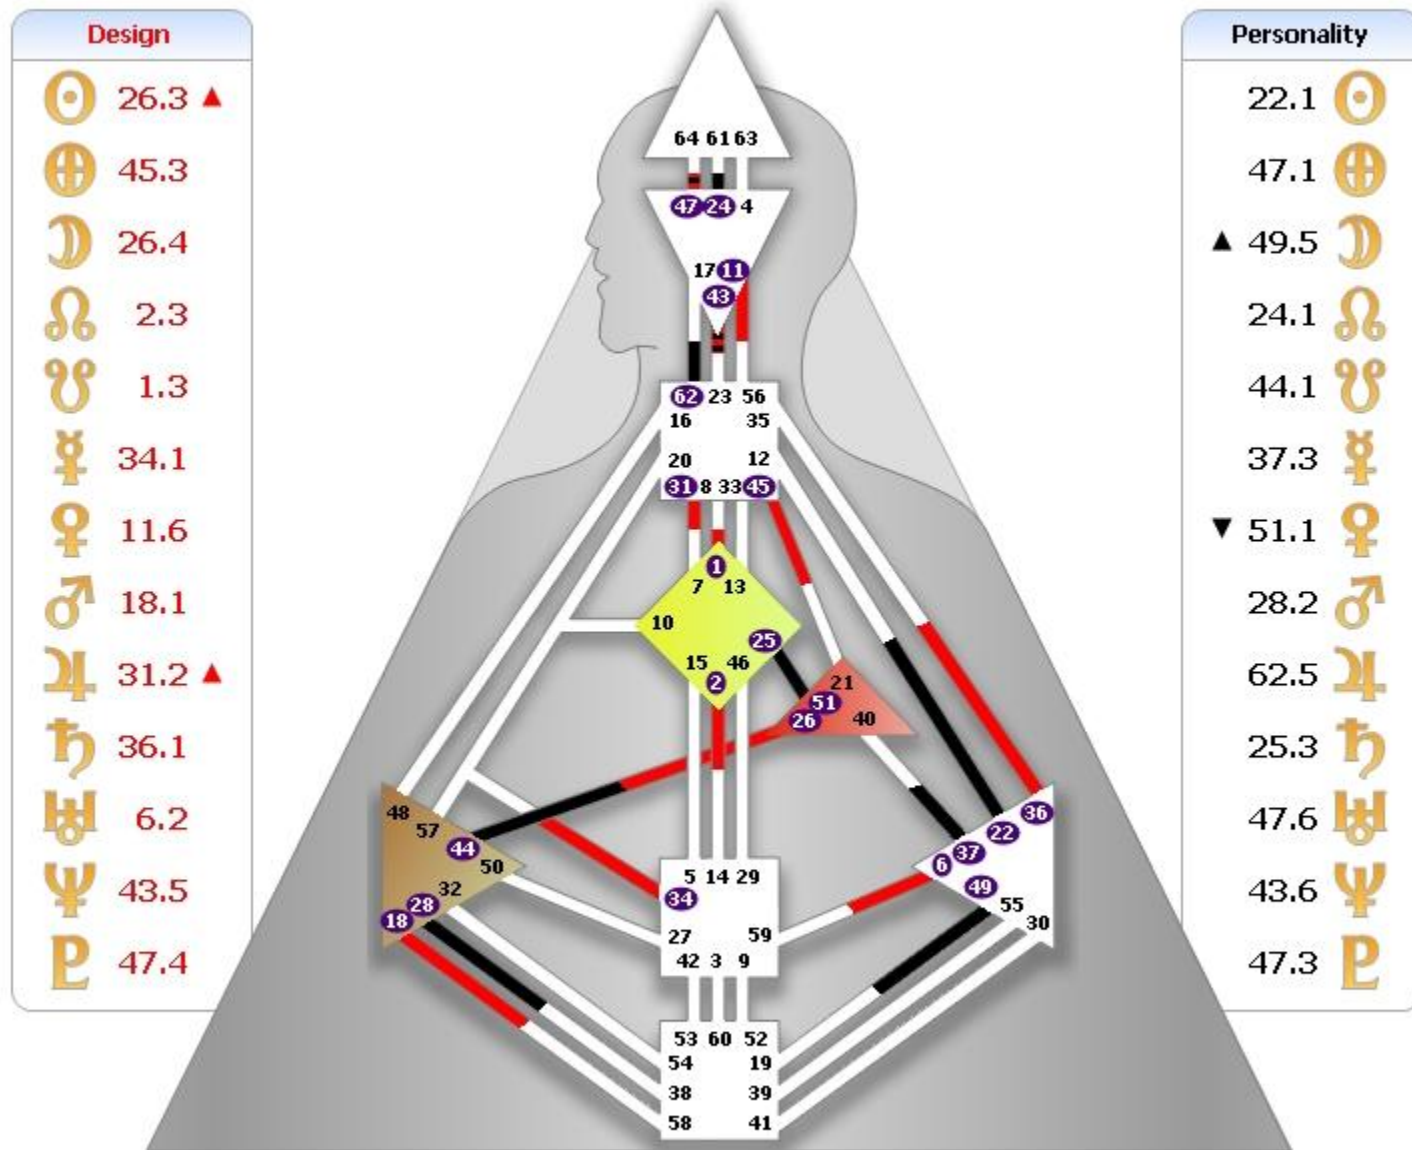

Participants of
IHDS Composite
St. Petersburg 2014

Anna P.

Design	
☉	34.1
♁	20.1
♃	15.6
♄	35.5
♅	5.5
♆	5.3 ▼
♇	48.6 ▲
♈	46.5
♉	26.1
♊	44.3
♋	9.4
♌	11.6 ▲
♍	50.5

Personality	
30.4	☉
29.4	♁
40.3	♃
35.2	♄
5.2	♅
19.6	♆
60.2	♇
▲ 1.5	♈
58.3	♉
1.4	♊
5.2	♋
▲ 10.3	♌
28.1	♍

Anton

Design	
	10.2
	15.2 ▼
	45.4
	33.5
	19.5
	11.1
	34.4
	61.2 ▼
	18.5 ▲
	18.6
	14.4
	11.1
	32.4

Personality	
36.6	
6.6	
29.4	
33.3	
19.3	
30.6	
22.6	
▲ 25.3	
▼ 18.3	
18.4	
14.6	
11.3	
32.4	

Dariya (daughter)

Elena

F.

Design	
☉	45.6
♁	26.6
♃	30.2
♄	13.3
♅	7.3
♆	35.3
♇	20.3
♈	13.5
♉	14.5
♊	8.6
♋	18.6
♌	34.2 ▼
♍	6.5 ▲

Personality	
47.4	☉
22.4	♁
53.1	♃
13.1	♄
7.1	♅
59.3	♆
▼ 6.3	♇
19.5	♈
34.1	♉
16.1	♊
48.4	♋
34.1	♌
46.2	♍

Galina

Ilia

Design	
☉	13.3
♁	7.3
♃	22.4
♄	35.3
♅	5.3
♆	61.4
♇	38.4 ▲
♈	44.5 ▼
♉	10.6
♊	1.3 ▼
♋	5.2
♌	10.3
♍	28.1 ▼

Personality	
2.1	☉
1.1	♁
35.5	♃
16.1	♄
9.1	♅
▼ 3.1	♆
27.1	♇
43.5	♈
▲ 38.4	♉
44.6	♊
5.2	♋
10.4	♌
50.5	♍