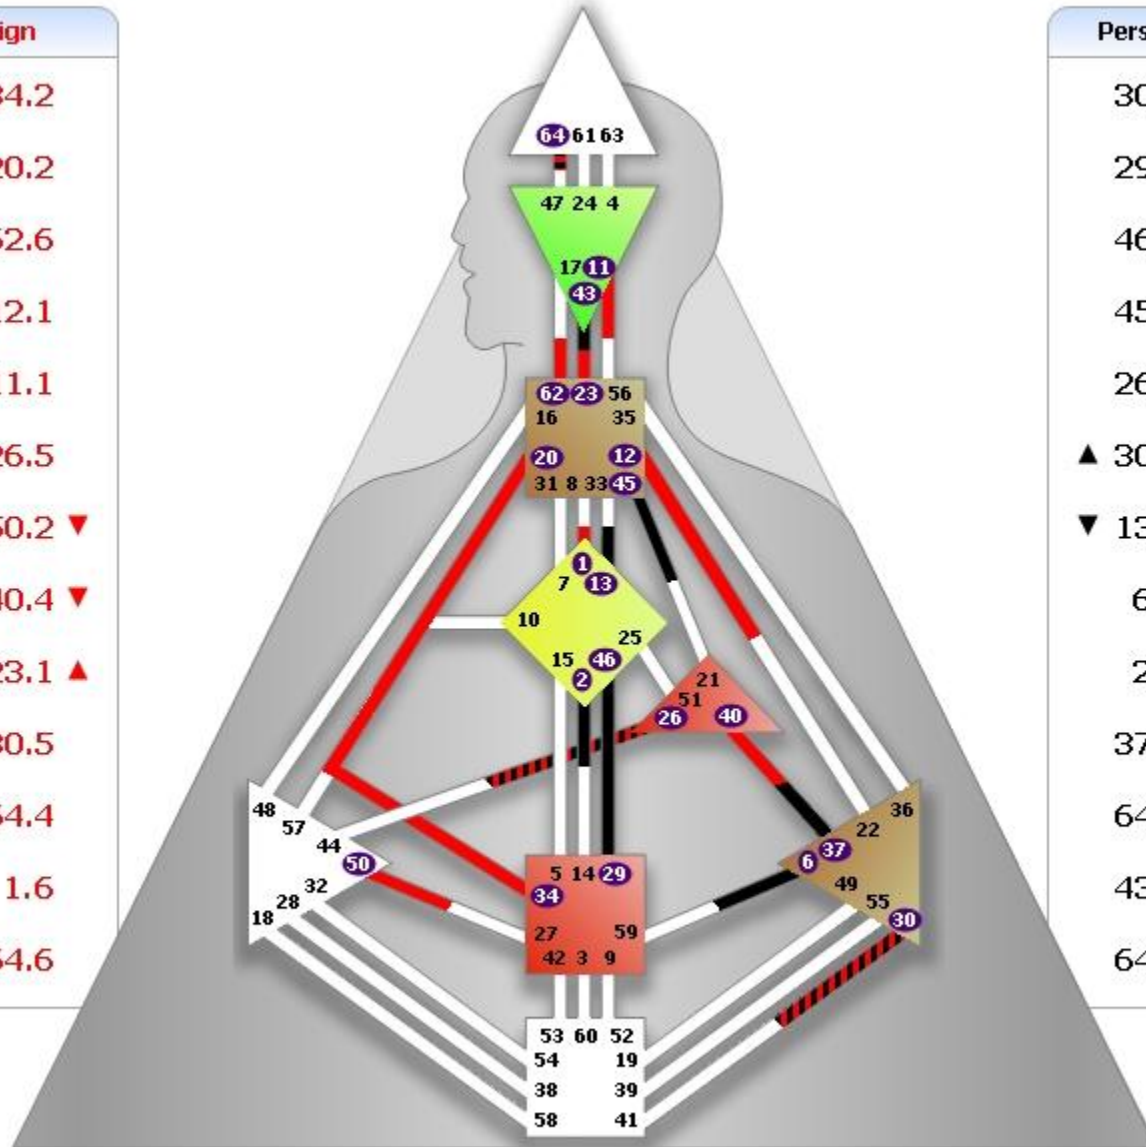

# Olga (Vladimir)

# Heike

Design	
☉	34.2
⊕	20.2
☾	62.6
♊	12.1
♋	11.1
♌	26.5
♍	50.2 ▼
♎	40.4 ▼
♏	23.1 ▲
♐	30.5
♑	64.4
♒	1.6
♓	64.6

Personality	
30.6	☉
29.6	⊕
46.1	☾
45.4	♊
26.4	♋
▲ 30.1	♌
▼ 13.4	♍
6.3	♎
2.6	♏
37.1	♐
64.3	♑
43.2	♒
64.5	♓