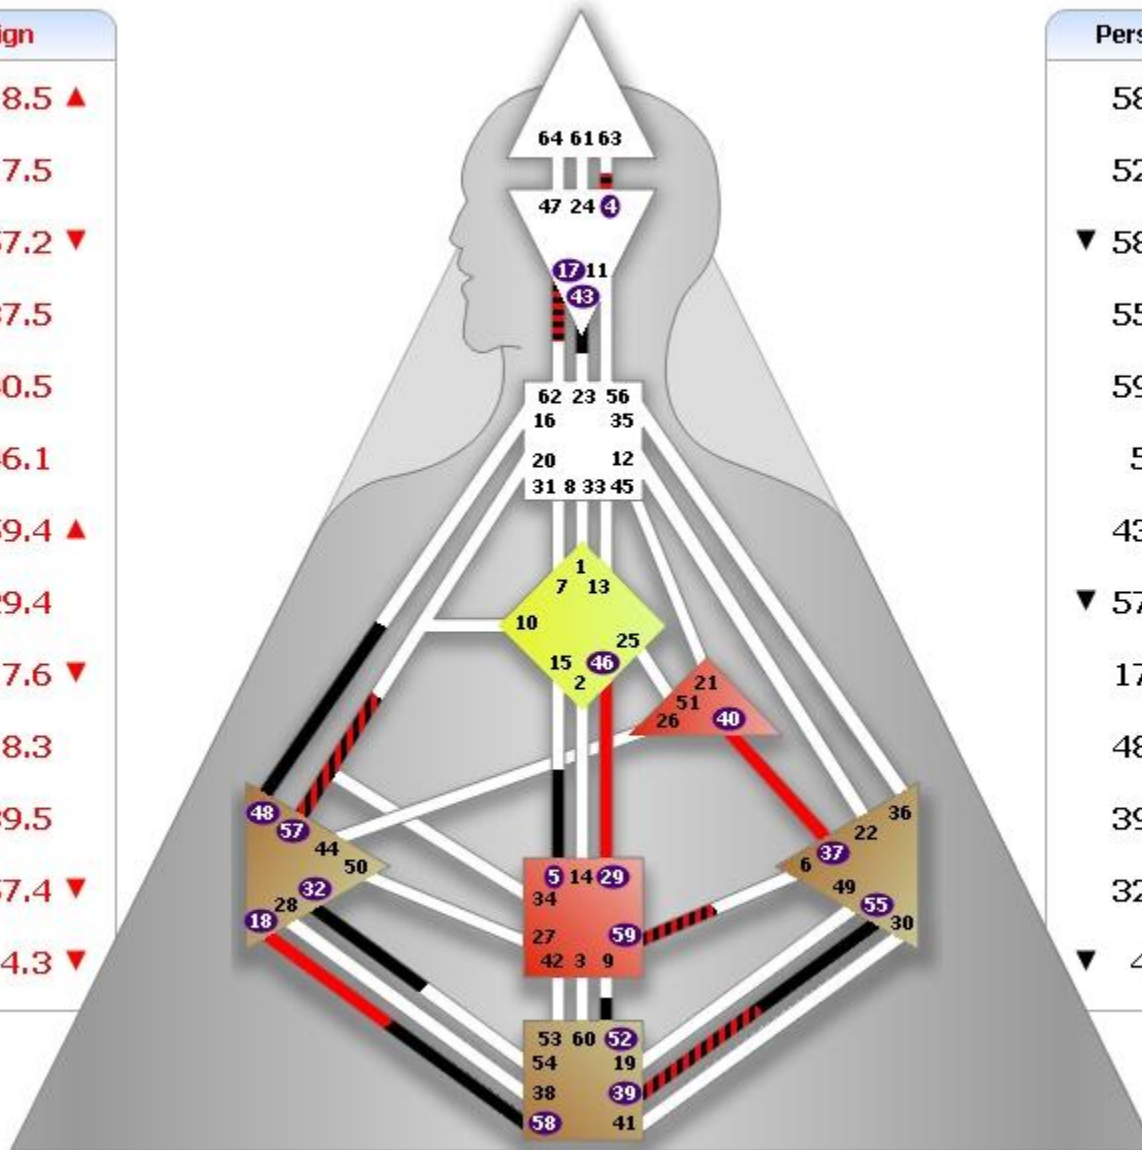

Natasha

Design	
☉	17.3
♁	18.3 ▼
♃	9.5
♄	33.2
♅	19.2
♆	37.5
♇	25.5 ▲
♈	17.4
♉	18.2
♊	18.3 ▼
♋	14.6
♌	11.3
♍	32.3

Personality	
15.6	☉
10.6	♁
17.4	♃
56.6	♄
60.6	♅
15.1	♆
▲ 62.5	♇
▼ 35.4	♈
46.4	♉
▲ 46.6	♊
14.3	♋
11.1	♌
32.1	♍

Denis

Tanay(Olga)

Sergey A.

Tamara

Design	
☉	8.2 ▲
♁	14.2 ▲
♃	8.5 ▼
♄	22.5
♅	47.5
♆	45.1 ▼
♇	15.2
♈	30.2 ▼
♉	2.3 ▲
♊	10.4 ▲
♋	10.3
♌	38.1 ▲
♍	44.4 ▲

Personality	
4.5	☉
49.5	♁
46.6	♃
63.3	♄
64.3	♅
40.1	♆
52.5	♇
▲ 21.2	♈
▲ 20.4	♉
11.4	♊
11.5	♋
58.5	♌
44.3	♍

Tanden

Katya(Tanden)

Olga (Vladimir)

Heike

Design	
☉	34.2
⊕	20.2
☾	62.6
♊	12.1
♋	11.1
♌	26.5
♍	50.2 ▼
♎	40.4 ▼
♏	23.1 ▲
♐	30.5
♑	64.4
♒	1.6
♓	64.6

Personality	
30.6	☉
29.6	⊕
46.1	☾
45.4	♊
26.4	♋
▲ 30.1	♌
▼ 13.4	♍
6.3	♎
2.6	♏
37.1	♐
64.3	♑
43.2	♒
64.5	♓

Design	
☉	18.5 ▲
♁	17.5
☾	57.2 ▼
♊	37.5
♋	40.5
♌	46.1
♍	59.4 ▲
♎	29.4
♏	17.6 ▼
♐	18.3
♑	39.5
♒	57.4 ▼
♓	4.3 ▼

Personality	
58.3	☉
52.3	♁
▼ 58.1	☾
55.3	♊
59.3	♋
5.6	♌
43.6	♍
▼ 57.4	♎
17.2	♏
48.6	♐
39.3	♑
32.1	♒
▼ 4.3	♓