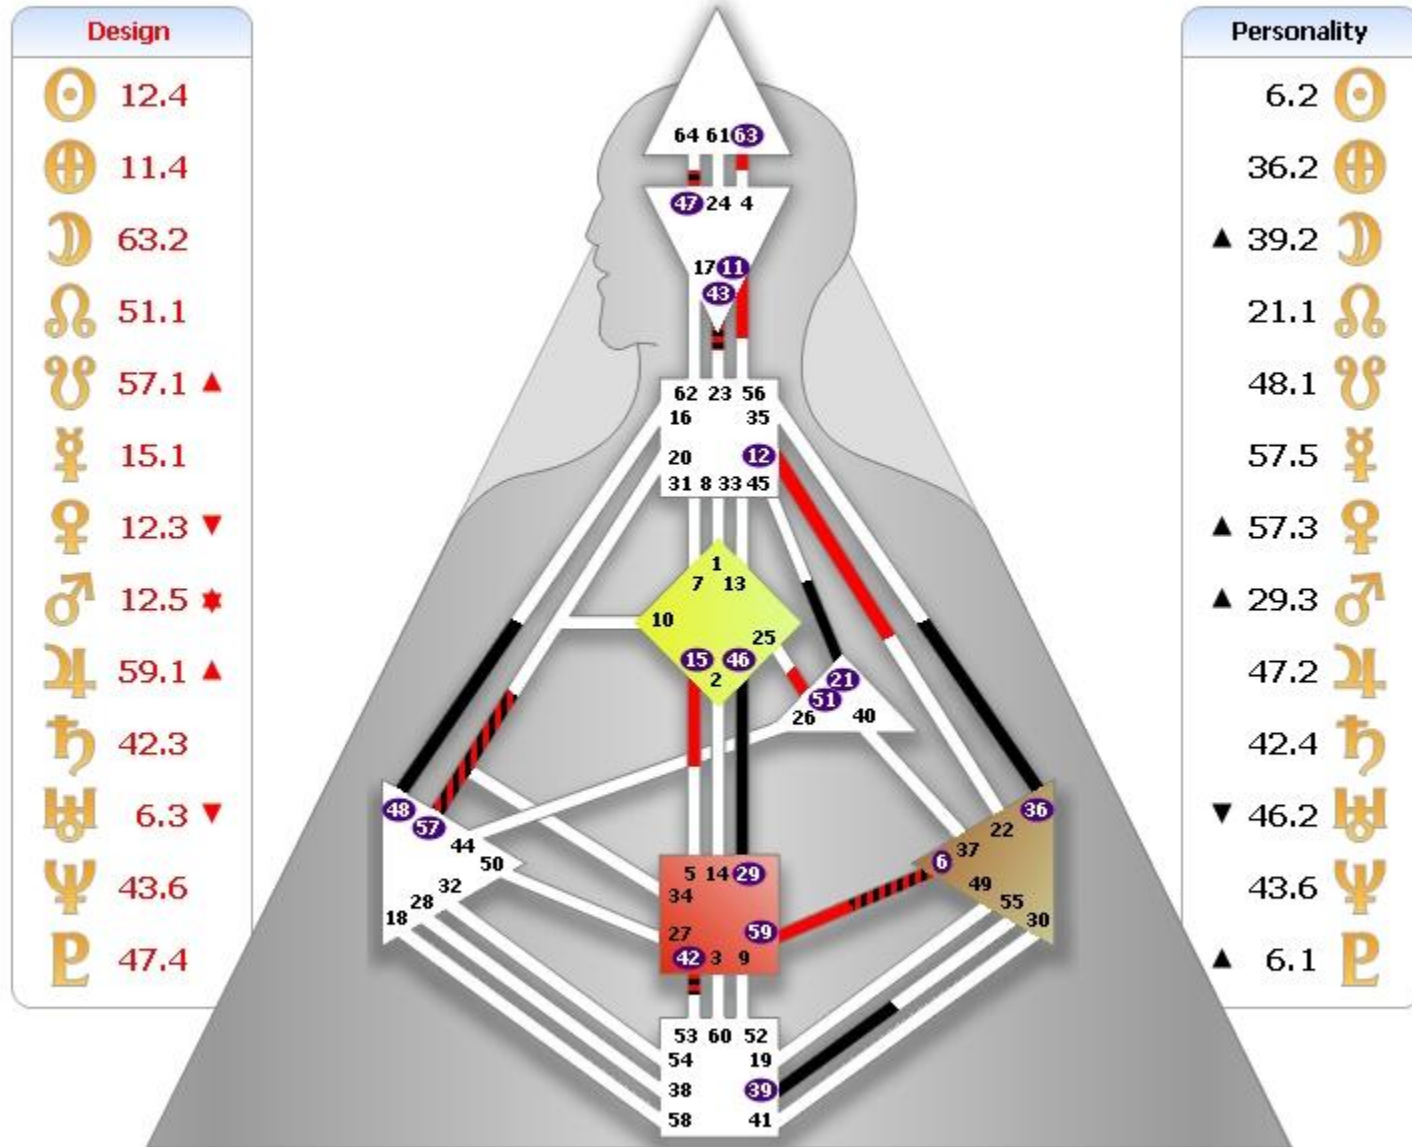

Participants of
IHDS Composite
St. Petersburg 2014

Anna P.

Design	
☉	34.1
♁	20.1
♃	15.6
♄	35.5
♅	5.5
♆	5.3 ▼
♇	48.6 ▲
♈	46.5
♉	26.1
♊	44.3
♋	9.4
♌	11.6 ▲
♍	50.5

Personality	
30.4	☉
29.4	♁
40.3	♃
35.2	♄
5.2	♅
19.6	♆
60.2	♇
▲ 1.5	♈
58.3	♉
1.4	♊
5.2	♋
▲ 10.3	♌
28.1	♍

Anton

Design	
	10.2
	15.2 ▼
	45.4
	33.5
	19.5
	11.1
	34.4
	61.2 ▼
	18.5 ▲
	18.6
	14.4
	11.1
	32.4

Personality	
36.6	
6.6	
29.4	
33.3	
19.3	
30.6	
22.6	
▲ 25.3	
▼ 18.3	
18.4	
14.6	
11.3	
32.4	

Dariya (daughter)

Elena

F.

Design	
☉	45.6
♁	26.6
♃	30.2
♄	13.3
♅	7.3
♆	35.3
♇	20.3
♈	13.5
♉	14.5
♊	8.6
♋	18.6
♌	34.2 ▼
♍	6.5 ▲

Personality	
47.4	☉
22.4	♁
53.1	♃
13.1	♄
7.1	♅
59.3	♆
▼ 6.3	♇
19.5	♈
34.1	♉
16.1	♊
48.4	♋
34.1	♌
46.2	♍

Design	
☉	18.5 ▲
♁	17.5
☾	57.2 ▼
♊	37.5
♋	40.5
♌	46.1
♍	59.4 ▲
♎	29.4
♏	17.6 ▼
♐	18.3
♑	39.5
♒	57.4 ▼
♓	4.3 ▼

Personality	
58.3	☉
52.3	♁
▼ 58.1	☾
55.3	♊
59.3	♋
5.6	♌
43.6	♍
▼ 57.4	♎
17.2	♏
48.6	♐
39.3	♑
32.1	♒
▼ 4.3	♓