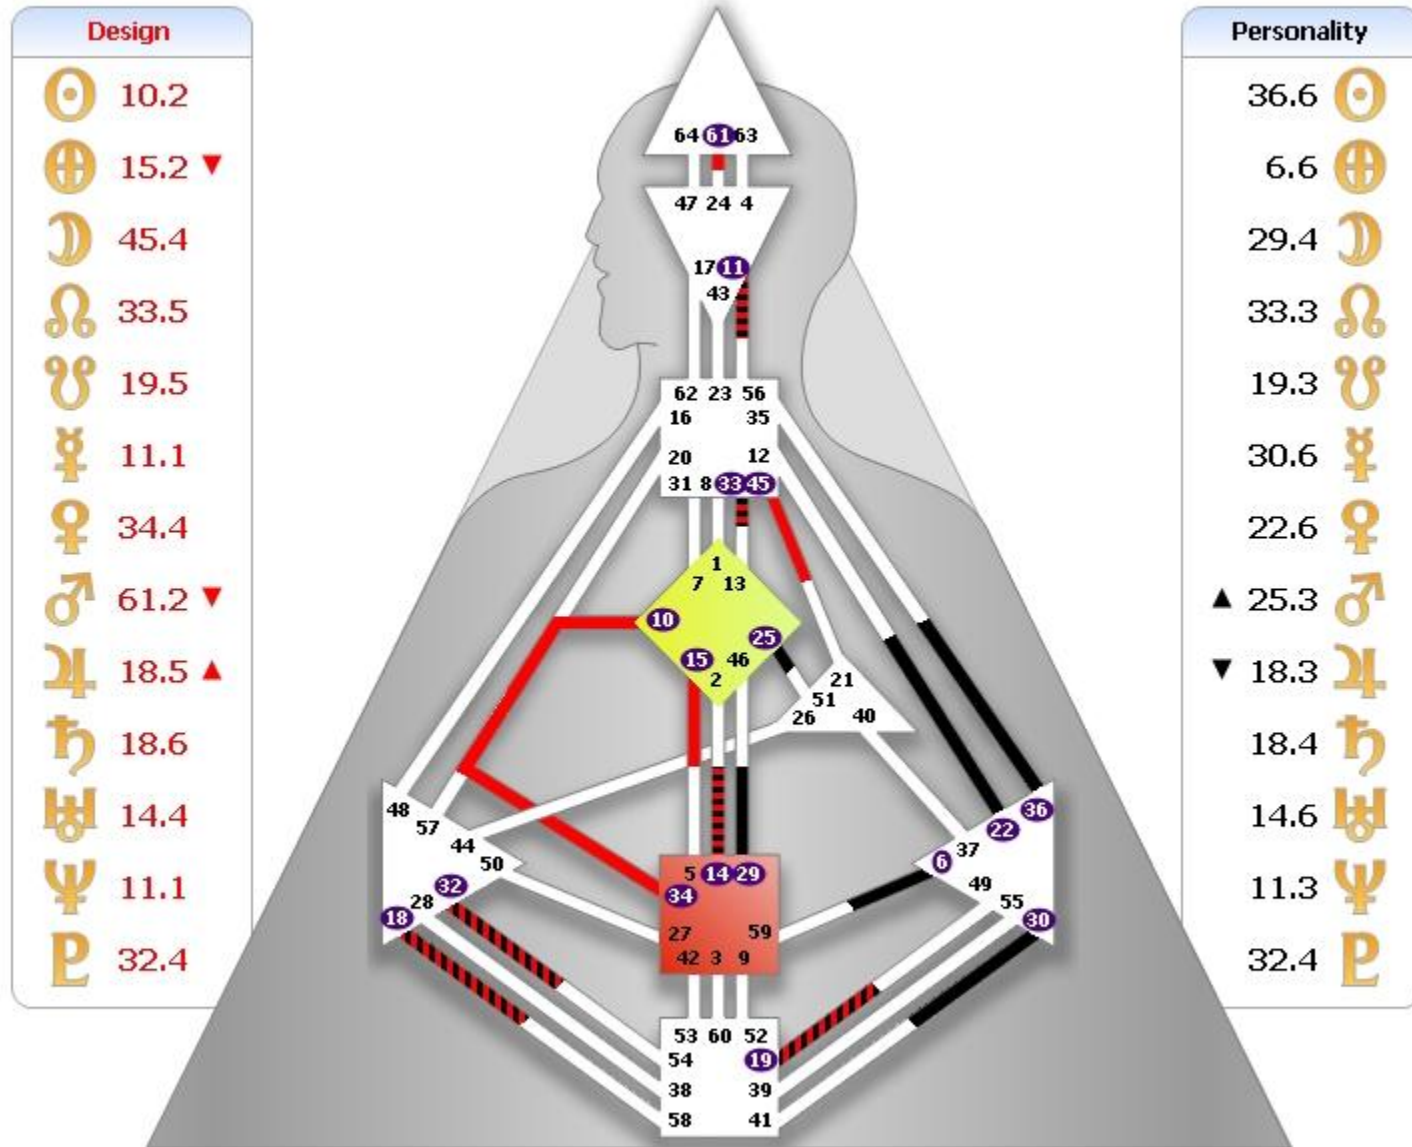

# Anna P.

Design	
☉	34.1
♁	20.1
♃	15.6
♄	35.5
♅	5.5
♆	5.3 ▼
♇	48.6 ▲
♈	46.5
♉	26.1
♊	44.3
♋	9.4
♌	11.6 ▲
♍	50.5

Personality	
30.4	☉
29.4	♁
40.3	♃
35.2	♄
5.2	♅
19.6	♆
60.2	♇
▲ 1.5	♈
58.3	♉
1.4	♊
5.2	♋
▲ 10.3	♌
28.1	♍

# Dariya (daughter)

Elena

F.

Design	
☉	45.6
♁	26.6
♃	30.2
♄	13.3
♅	7.3
♆	35.3
♇	20.3
♈	13.5
♉	14.5
♊	8.6
♋	18.6
♌	34.2 ▼
♍	6.5 ▲

Personality	
47.4	☉
22.4	♁
53.1	♃
13.1	♄
7.1	♅
59.3	♆
▼ 6.3	♇
19.5	♈
34.1	♉
16.1	♊
48.4	♋
34.1	♌
46.2	♍