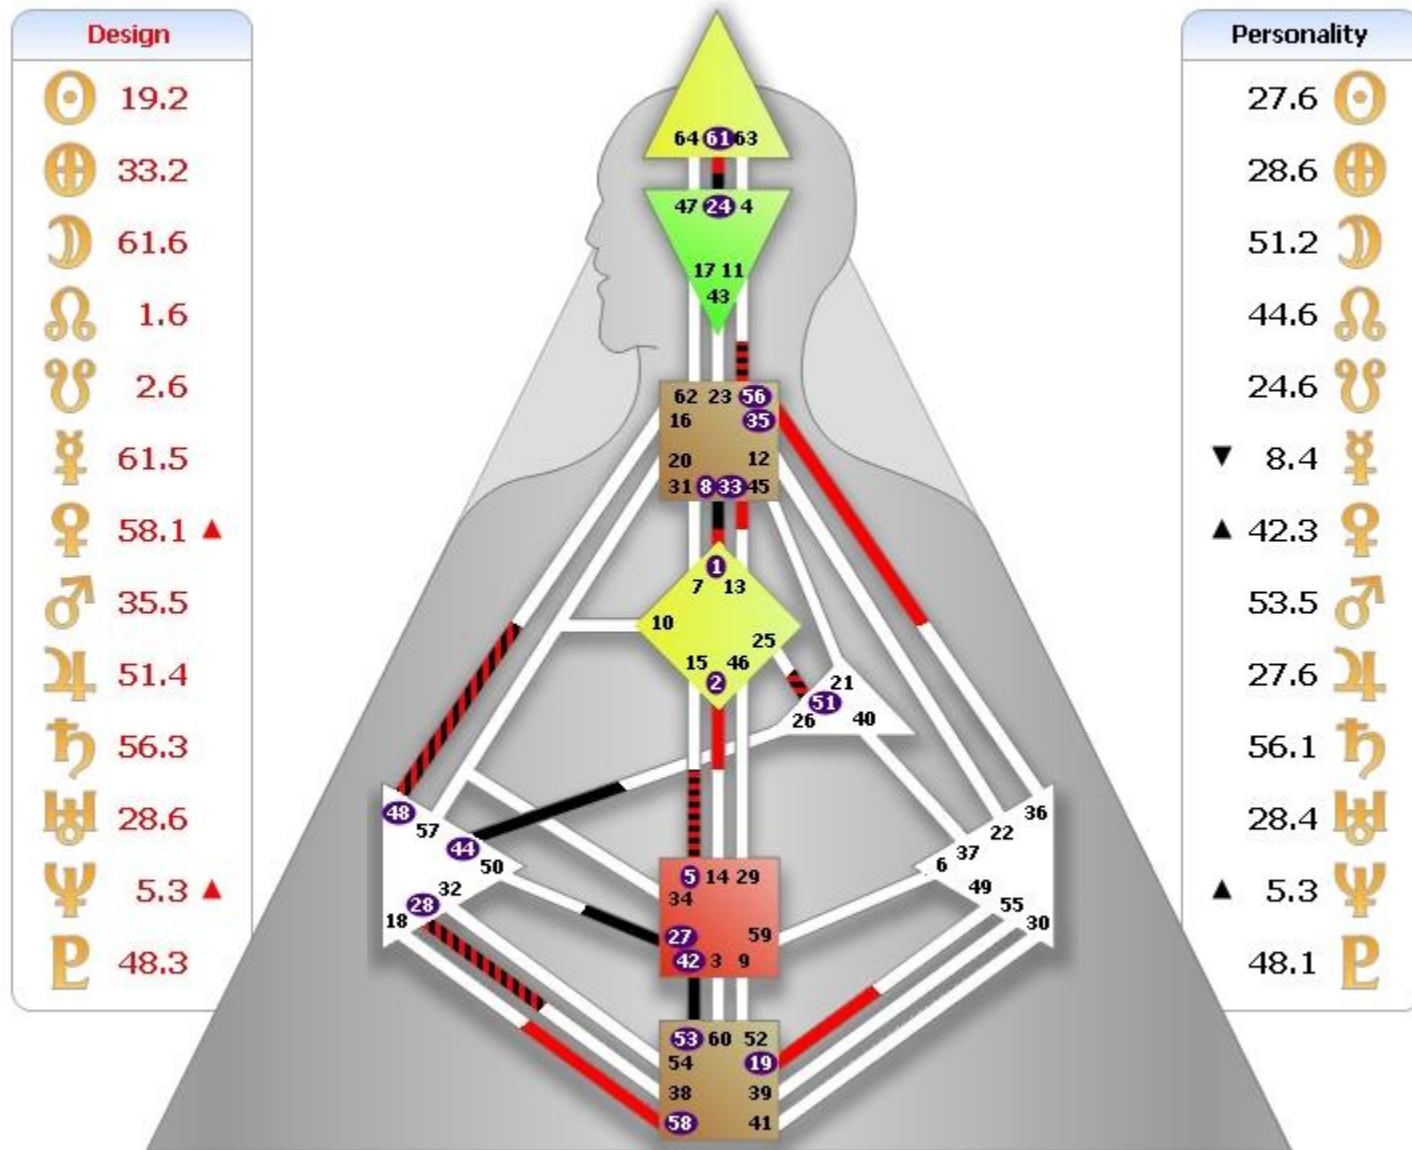

Vadim

Design	
☉	63.3
♁	64.3
♃	55.4
♄	54.1
♅	53.1
♆	25.1 ▼
♇	55.5
♈	38.5
♉	60.6
♊	35.3 ▼
♋	32.2
♌	9.2
♍	46.6