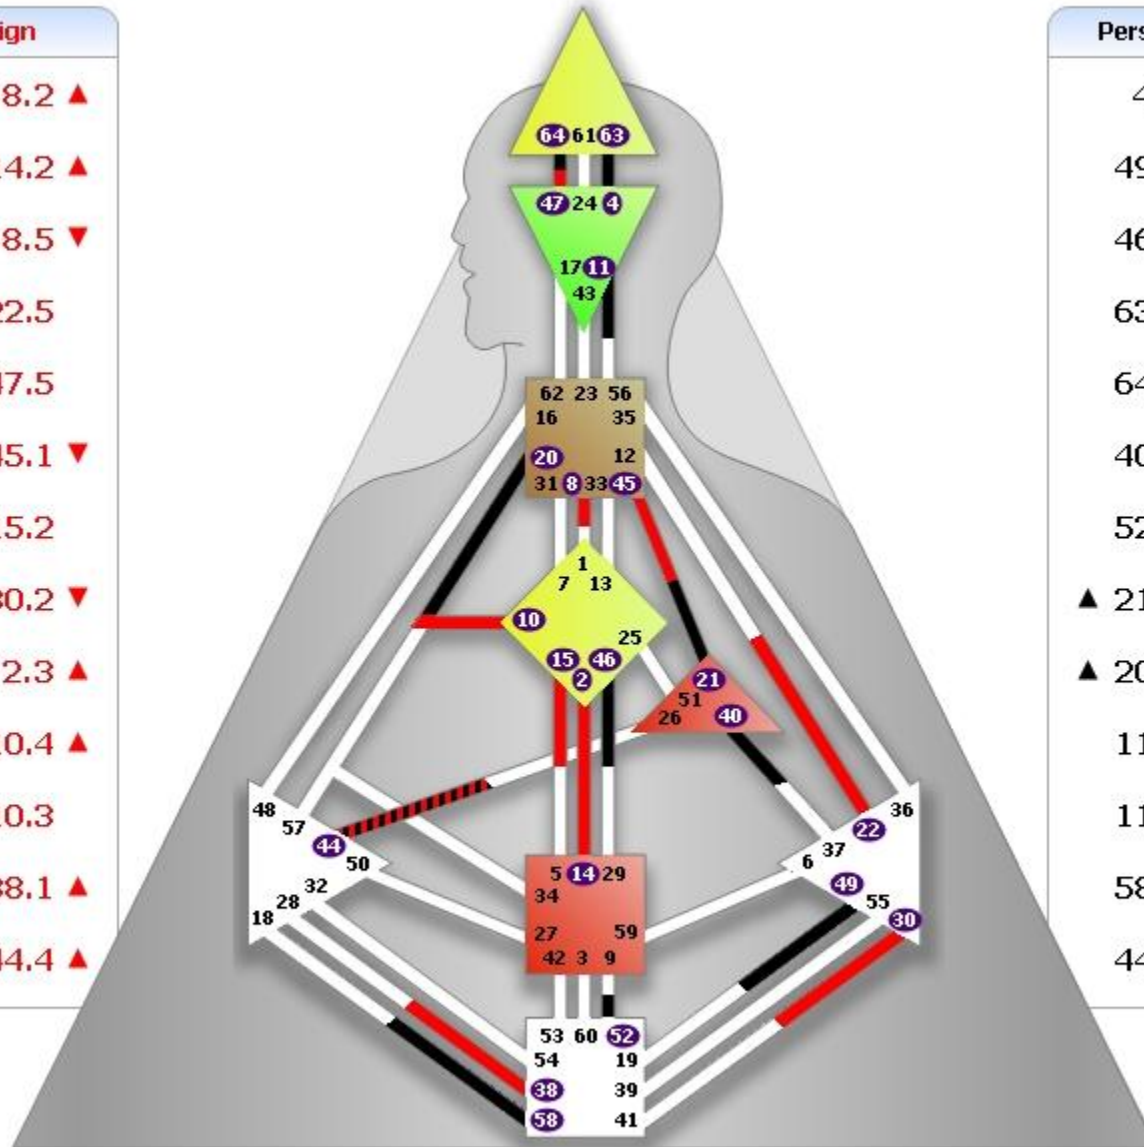

Natasha

Design	
☉	17.3
♁	18.3 ▼
♃	9.5
♄	33.2
♅	19.2
♆	37.5
♇	25.5 ▲
♈	17.4
♉	18.2
♊	18.3 ▼
♋	14.6
♌	11.3
♍	32.3

Personality	
15.6	☉
10.6	♁
17.4	♃
56.6	♄
60.6	♅
15.1	♆
▲ 62.5	♇
▼ 35.4	♈
46.4	♉
▲ 46.6	♊
14.3	♋
11.1	♌
32.1	♍

Denis

Tanay(Olga)

Sergey A.

Tamara

Design	
☉	8.2 ▲
♁	14.2 ▲
♃	8.5 ▼
♄	22.5
♅	47.5
♆	45.1 ▼
♇	15.2
♈	30.2 ▼
♉	2.3 ▲
♊	10.4 ▲
♋	10.3
♌	38.1 ▲
♍	44.4 ▲

Personality	
4.5	☉
49.5	♁
46.6	♃
63.3	♄
64.3	♅
40.1	♆
52.5	♇
▲ 21.2	♈
▲ 20.4	♉
11.4	♊
11.5	♋
58.5	♌
44.3	♍

Tanden

Katya(Tanden)

Olga (Vladimir)

Heike

Design	
☉	34.2
⊕	20.2
☾	62.6
♊	12.1
♋	11.1
♌	26.5
♍	50.2 ▼
♎	40.4 ▼
♏	23.1 ▲
♐	30.5
♑	64.4
♒	1.6
♓	64.6

Personality	
30.6	☉
29.6	⊕
46.1	☾
45.4	♊
26.4	♋
▲ 30.1	♌
▼ 13.4	♍
6.3	♎
2.6	♏
37.1	♐
64.3	♑
43.2	♒
64.5	♓

Design	
☉	18.5 ▲
♁	17.5
☾	57.2 ▼
♊	37.5
♋	40.5
♌	46.1
♍	59.4 ▲
♎	29.4
♏	17.6 ▼
♐	18.3
♑	39.5
♒	57.4 ▼
♓	4.3 ▼

Personality	
58.3	☉
52.3	♁
▼ 58.1	☾
55.3	♊
59.3	♋
5.6	♌
43.6	♍
▼ 57.4	♎
17.2	♏
48.6	♐
39.3	♑
32.1	♒
▼ 4.3	♓