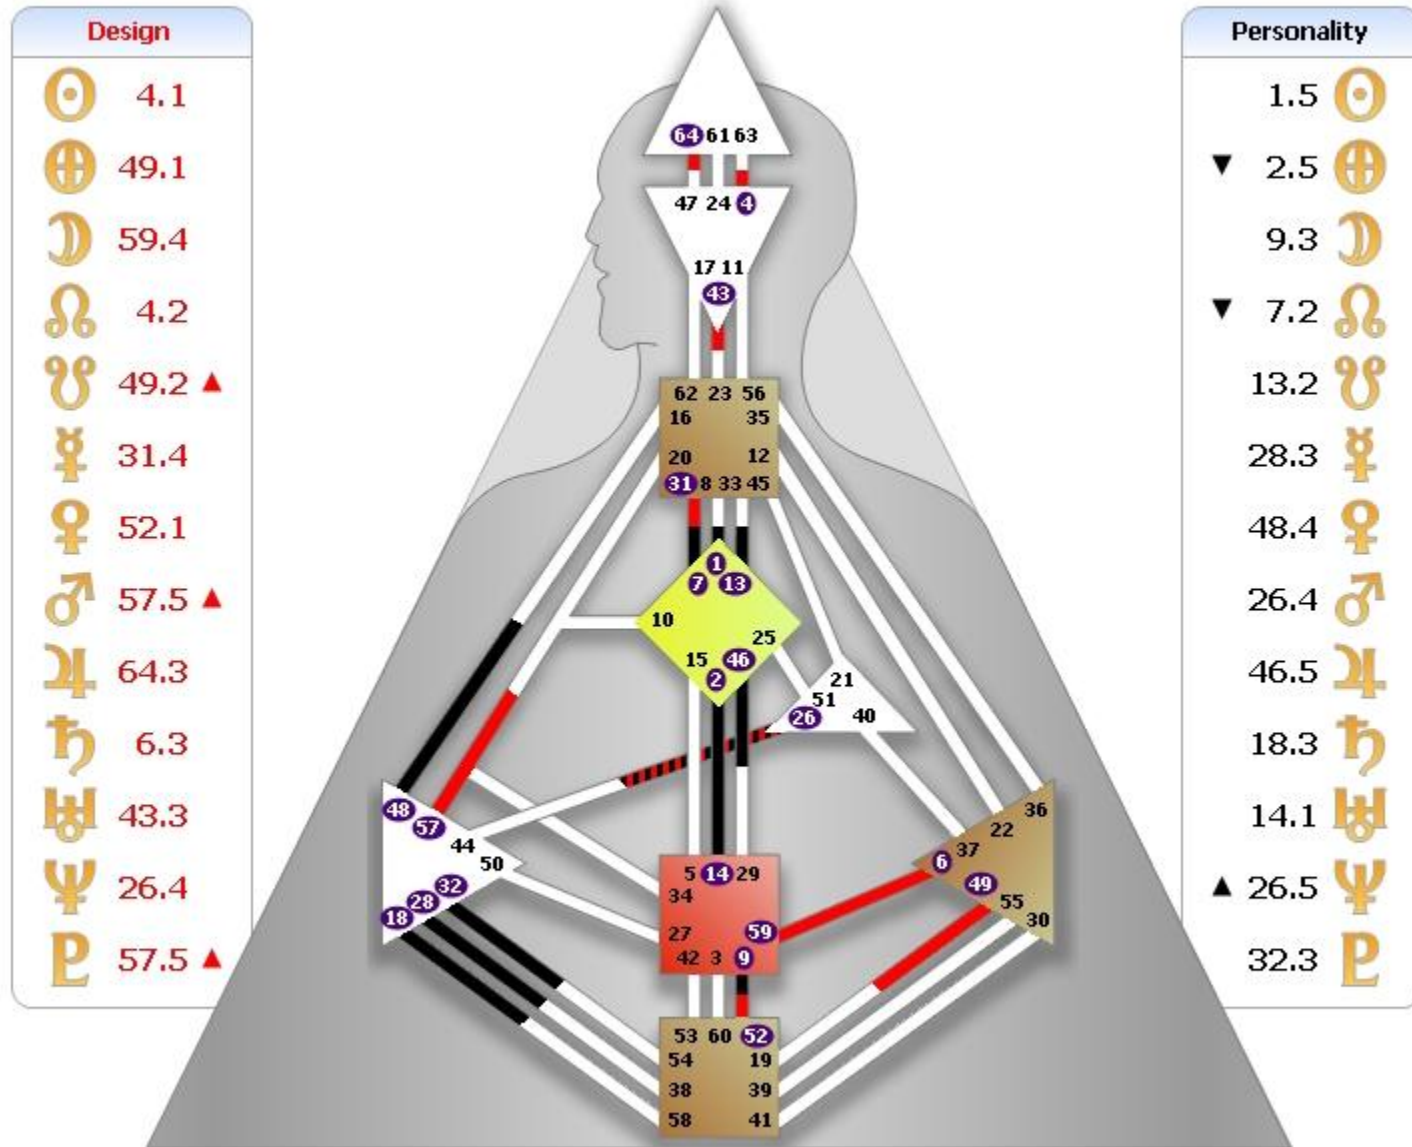

# Olga (Vladimir)

# Heike

Design	
☉	34.2
⊕	20.2
☾	62.6
♊	12.1
♋	11.1
♌	26.5
♍	50.2 ▼
♎	40.4 ▼
♏	23.1 ▲
♐	30.5
♑	64.4
♒	1.6
♓	64.6

Personality	
30.6	☉
29.6	⊕
46.1	☾
45.4	♊
26.4	♋
▲ 30.1	♌
▼ 13.4	♍
6.3	♎
2.6	♏
37.1	♐
64.3	♑
43.2	♒
64.5	♓