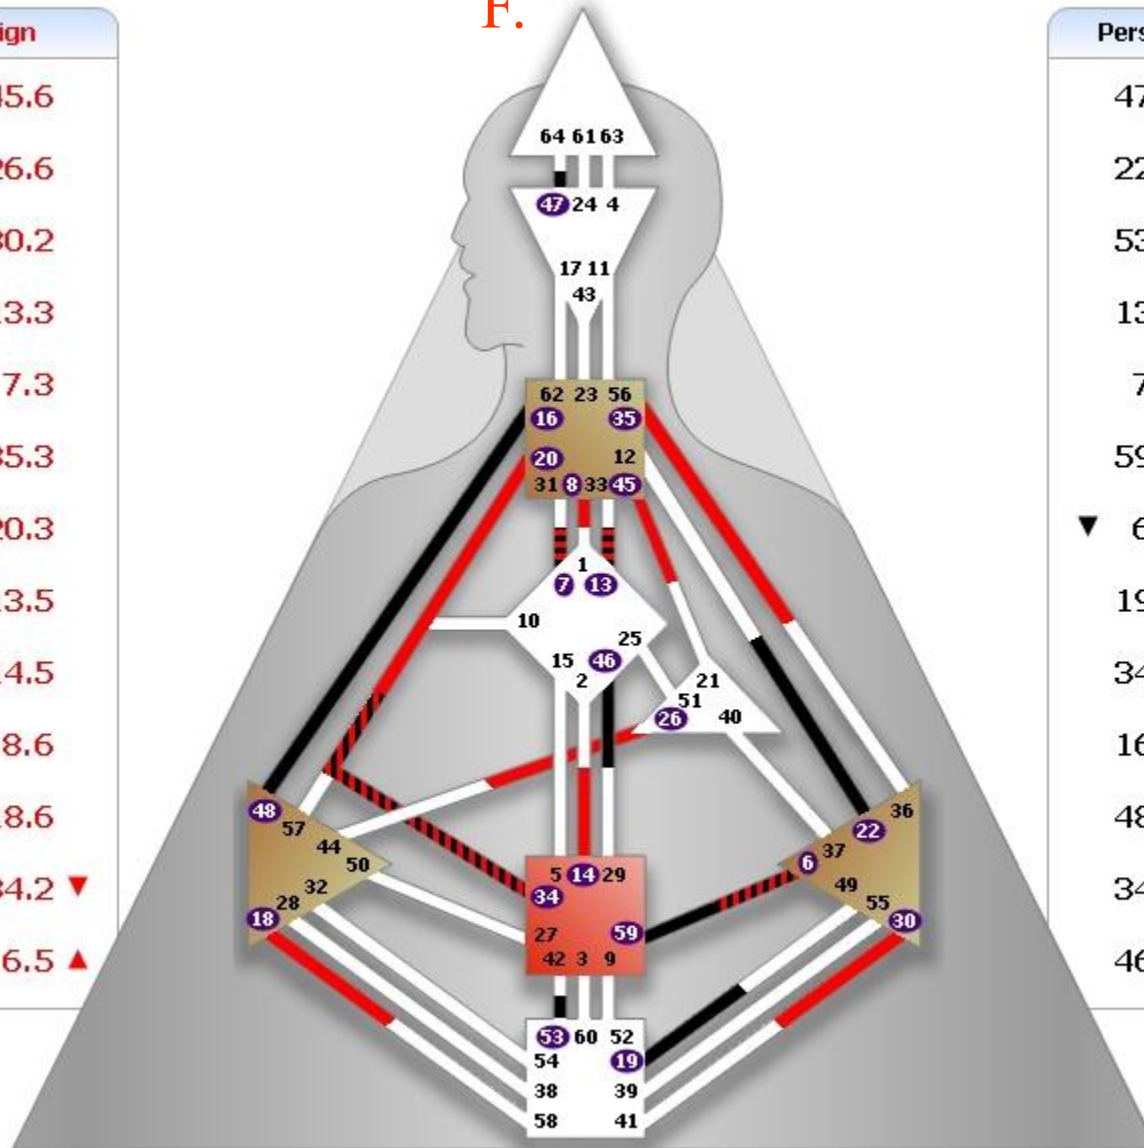

# Dariya (daughter)

Elena

F.

Design	
☉	45.6
♁	26.6
♃	30.2
♄	13.3
♅	7.3
♆	35.3
♇	20.3
♈	13.5
♉	14.5
♊	8.6
♋	18.6
♌	34.2 ▼
♍	6.5 ▲

Personality	
47.4	☉
22.4	♁
53.1	♃
13.1	♄
7.1	♅
59.3	♆
▼ 6.3	♇
19.5	♈
34.1	♉
16.1	♊
48.4	♋
34.1	♌
46.2	♍

# Galina

Design	
☉	24.6
♁	44.6 ▼
♂	26.4
♊	59.4
♋	55.4
♌	2.2
♍	21.4
♎	56.3
♏	41.5
♐	60.4
♑	4.3
♒	44.3 ▼
♓	59.6

Personality	
33.4	☉
19.4	♁
▲ 24.5	♂
29.4	♊
▼ 30.4	♋
56.3	♌
15.2	♍
47.5	♎
▼ 60.5	♏
61.6	♐
29.1	♑
44.2	♒
40.2	♓