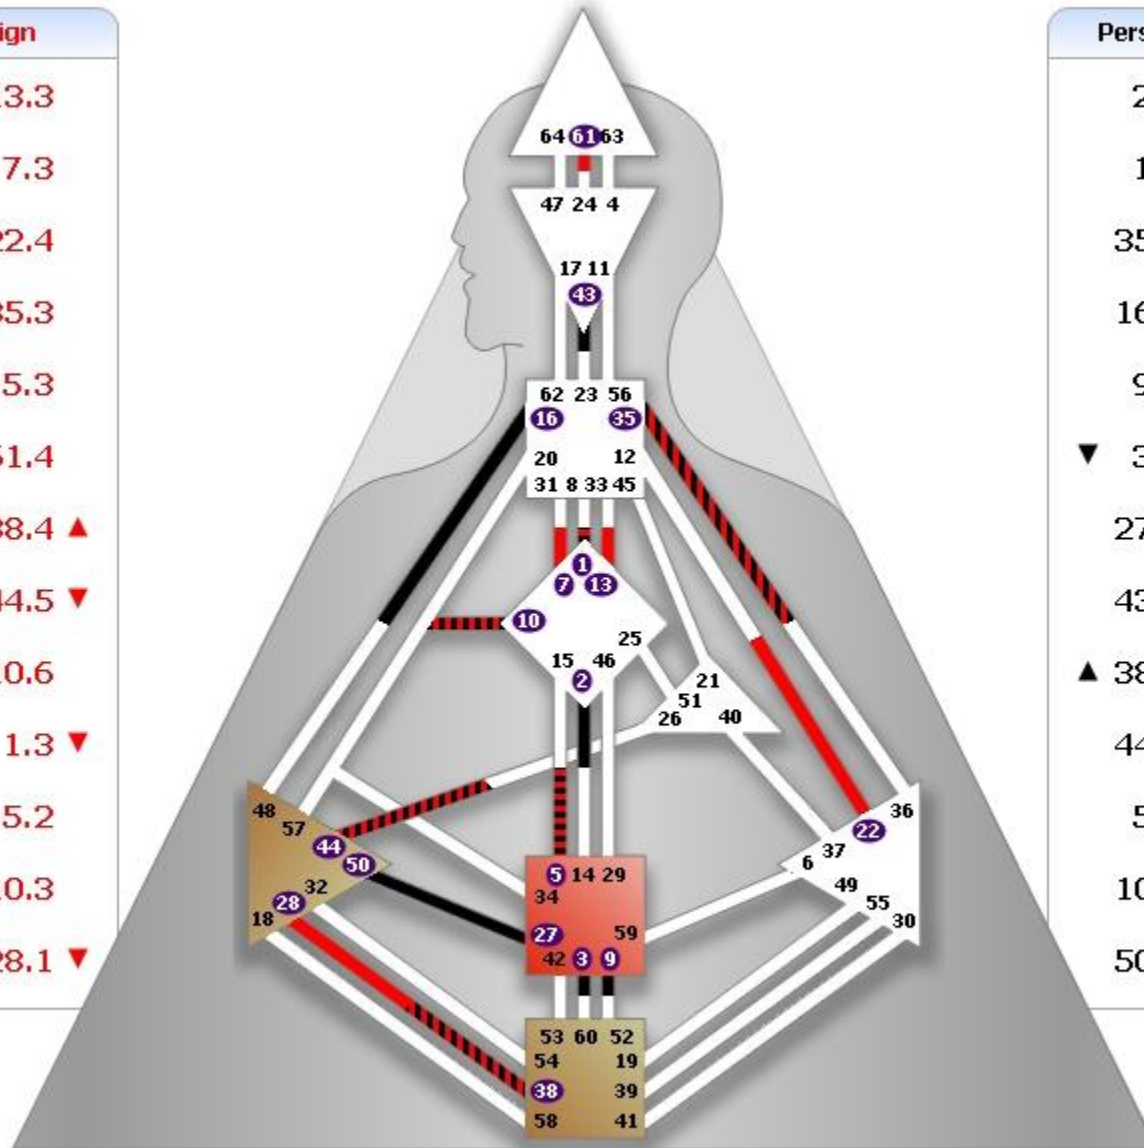

Anton

Design	
	10.2
	15.2 ▼
	45.4
	33.5
	19.5
	11.1
	34.4
	61.2 ▼
	18.5 ▲
	18.6
	14.4
	11.1
	32.4

Personality	
36.6	
6.6	
29.4	
33.3	
19.3	
30.6	
22.6	
▲ 25.3	
▼ 18.3	
18.4	
14.6	
11.3	
32.4	

Dariya (daughter)

Elena

F.

Design	
☉	45.6
♁	26.6
♃	30.2
♄	13.3
♅	7.3
♆	35.3
♇	20.3
♈	13.5
♉	14.5
♊	8.6
♋	18.6
♌	34.2 ▼
♍	6.5 ▲

Personality	
47.4	☉
22.4	♁
53.1	♃
13.1	♄
7.1	♅
59.3	♆
▼ 6.3	♇
19.5	♈
34.1	♉
16.1	♊
48.4	♋
34.1	♌
46.2	♍

Galina

Ilia

Design	
☉	13.3
♁	7.3
♃	22.4
♄	35.3
♅	5.3
♆	61.4
♇	38.4 ▲
♈	44.5 ▼
♉	10.6
♊	1.3 ▼
♋	5.2
♌	10.3
♍	28.1 ▼

Personality	
2.1	☉
1.1	♁
35.5	♃
16.1	♄
9.1	♅
▼ 3.1	♆
27.1	♇
43.5	♈
▲ 38.4	♉
44.6	♊
5.2	♋
10.4	♌
50.5	♍