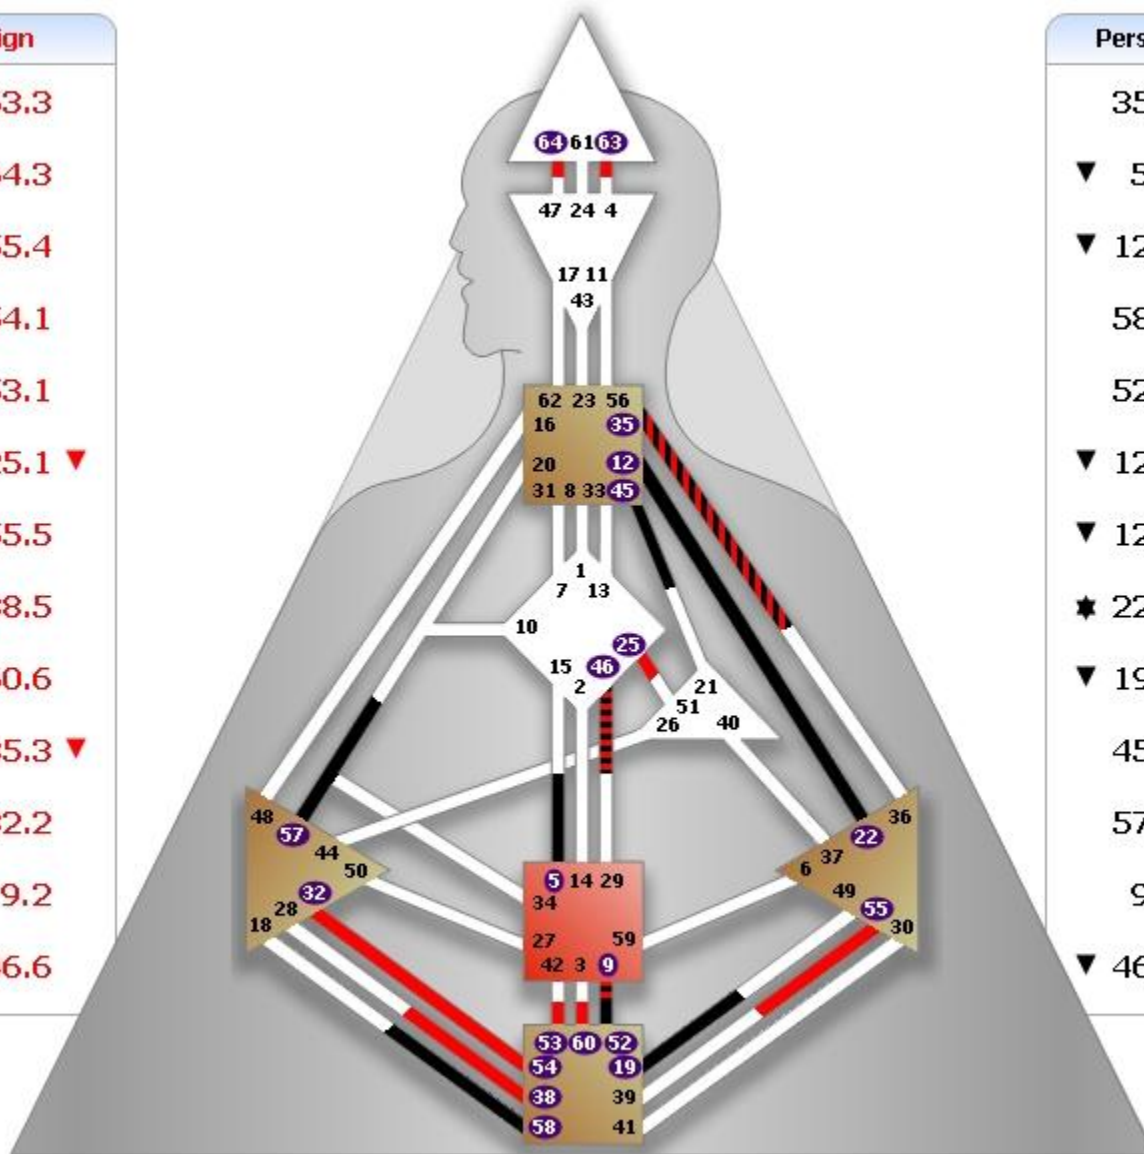

# Galina

Design	
☉	24.6
♁	44.6 ▼
♂	26.4
♊	59.4
♋	55.4
♌	2.2
♍	21.4
♎	56.3
♏	41.5
♐	60.4
♑	4.3
♒	44.3 ▼
♓	59.6

Personality	
33.4	☉
19.4	♁
▲ 24.5	♂
29.4	♊
▼ 30.4	♋
56.3	♌
15.2	♍
47.5	♎
▼ 60.5	♏
61.6	♐
29.1	♑
44.2	♒
40.2	♓

# Vadim

Design	
☉	63.3
♁	64.3
♃	55.4
♄	54.1
♅	53.1
♆	25.1 ▼
♇	55.5
♈	38.5
♉	60.6
♊	35.3 ▼
♋	32.2
♌	9.2
♍	46.6

Personality	
35.1	☉
▼ 5.1	♁
▼ 12.3	♃
58.5	♄
52.5	♅
▼ 12.4	♆
▼ 12.4	♇
★ 22.1	♈
▼ 19.5	♉
45.6	♊
57.5	♋
9.1	♌
▼ 46.4	♍