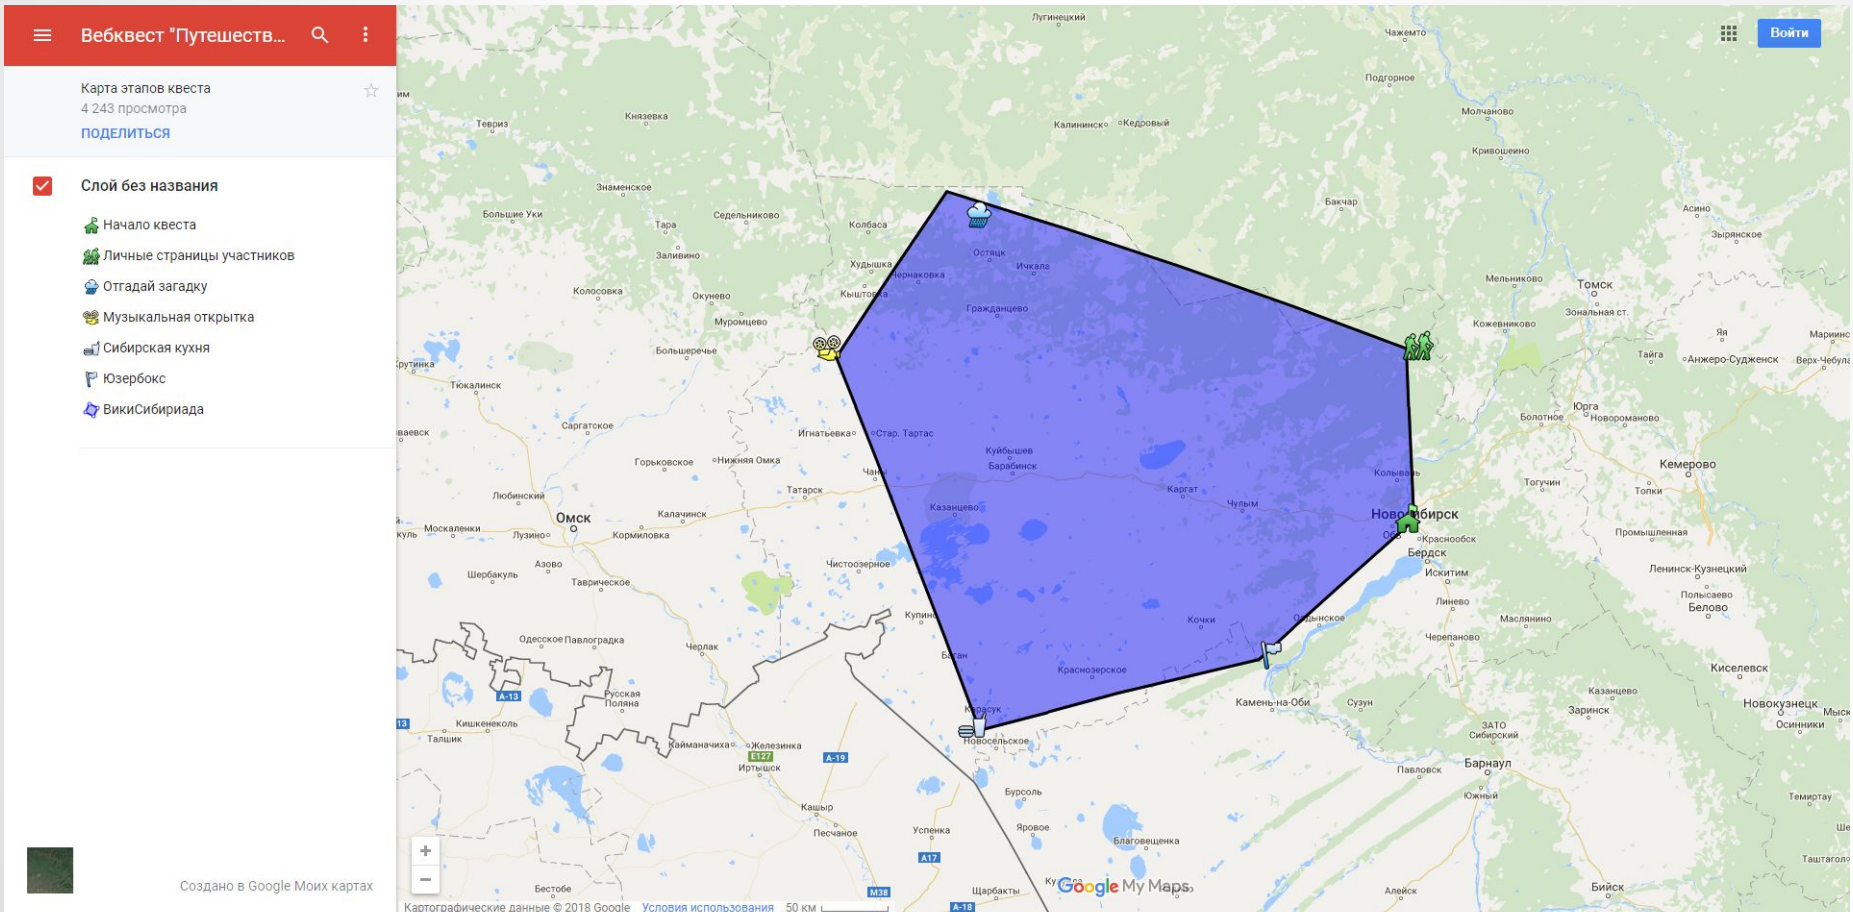

ИНТЕРАКТИВНАЯ 3D КАРТА СОЛНЕЧНОЙ СИСТЕМЫ

- Results 1 - 3 of about 3 for 6 bond street, new york, ny
- Address 6 Bond Street, New York, 10011, United States
Category: Address
Details | Edit
 - Address 6 Bond Street, New York, 10014, United States
Category: Address
Details | Edit
 - Address 6 Bond Street, New York, 10012, United States
Category: Address
Details | Edit

Upgrade

Unlock advanced features, management, additional tools, and more. Click below to learn more or upgrade.

DEMO

UPGRADE

Hide This

ВЕБКВЕСТ «ПУТЕШЕСТВИЕ ПО ВИКИСИБИРИАДЕ»

LIBRARY MAP OF THE WORLD

Selected library performance metrics provide national level library data across all types of libraries in all regions of the world. Adjust map view settings to search by country and explore worldwide totals.