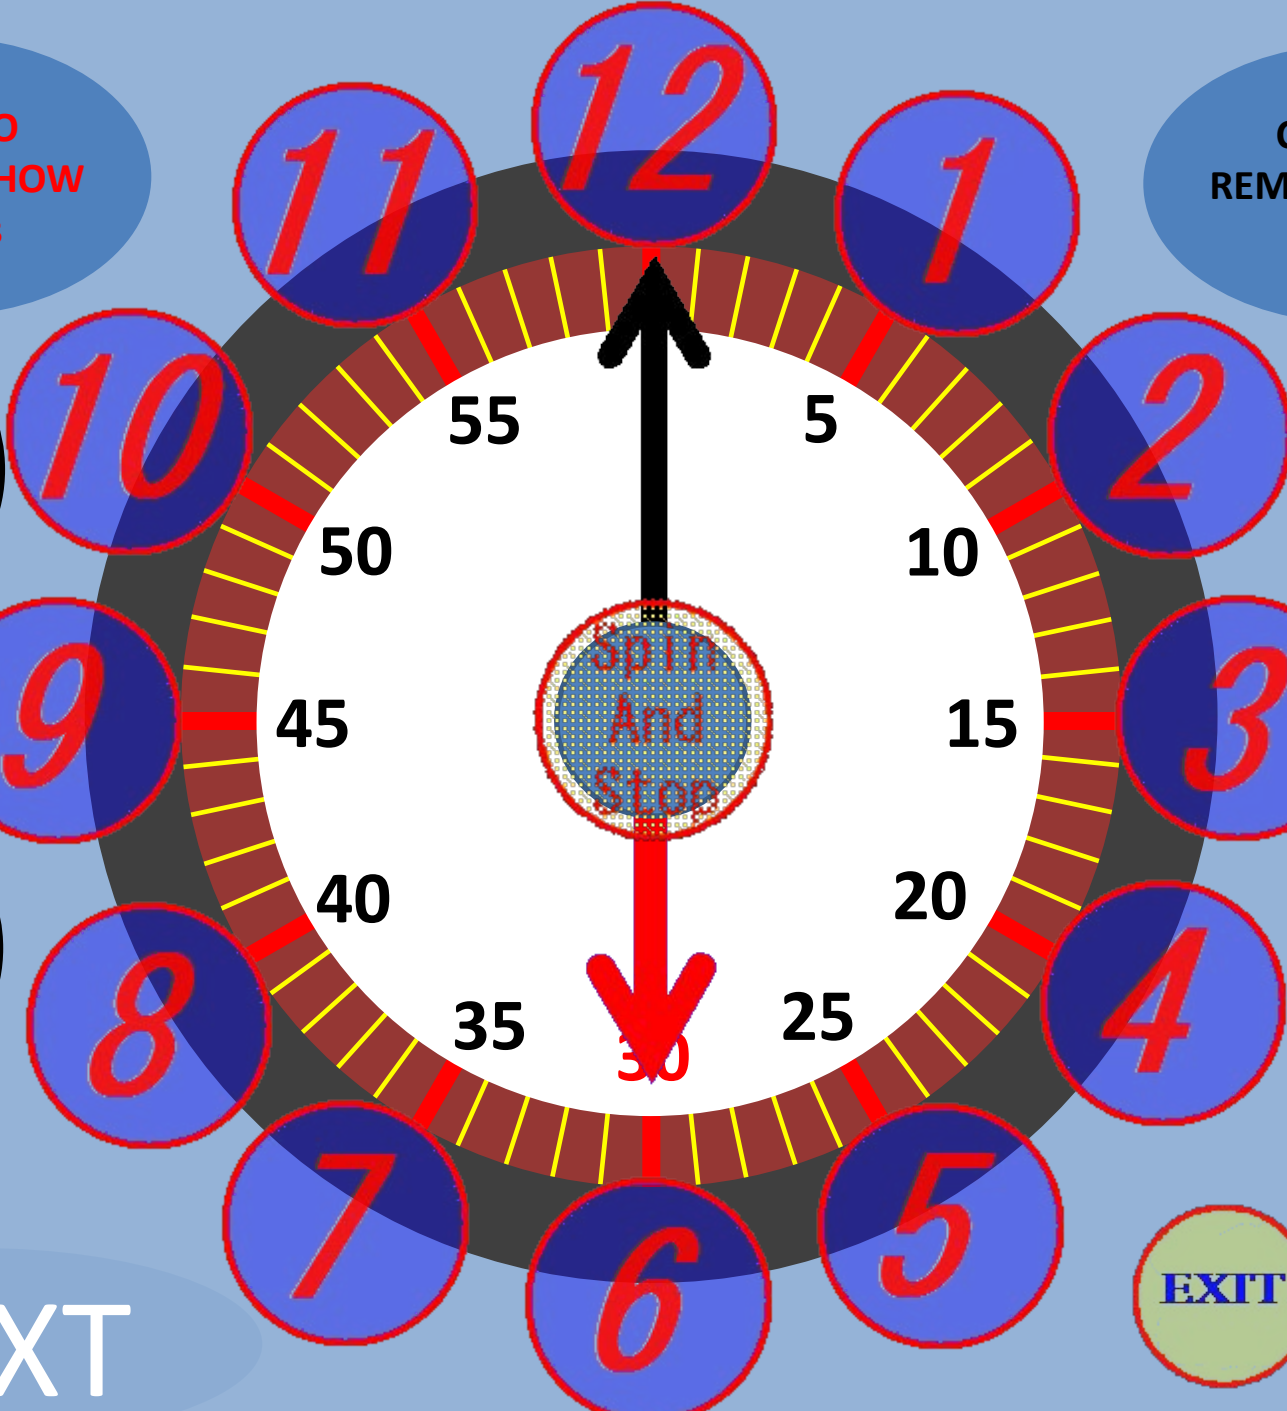

CLICK TO REMOVE/SHOW HOURS

CLICK TO REMOVE/SHOW 5 MINs

Team 1 Score

Team 2 Score

Team 3 Score

Team 4 Score

NEXT

EXIT

CLICK TO
REMOVE/SHOW
HOURS

CLICK TO
REMOVE/SHOW
5 MINs

Team
1
Score

0

Team
3
Score

0

NEXT

Team
2
Score

0

Team
4
Score

0

EXIT

CLICK TO
REMOVE
/SHOW
HOURS

CLICK TO
REMOVE
/SHOW 5
MINs

Team
1
Score

Team
2
Score