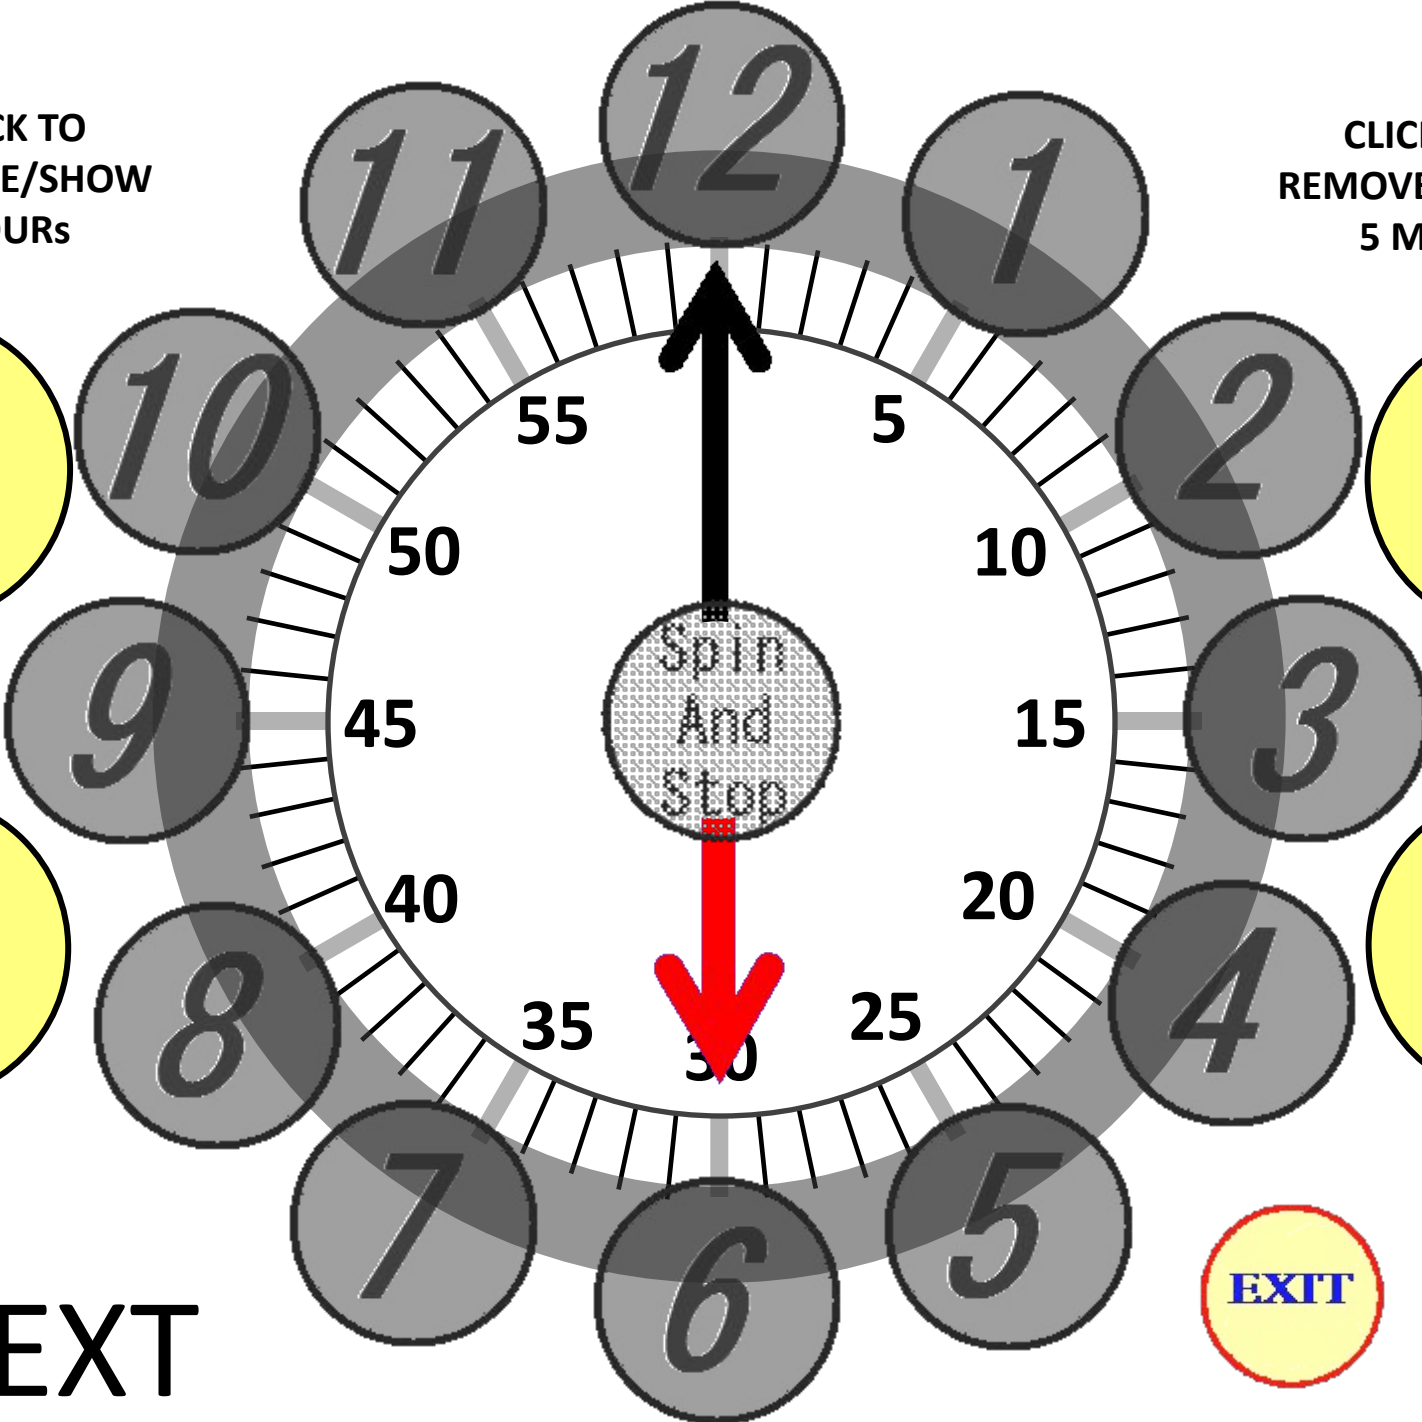

CLICK TO
REMOVE/SHOW
HOURS

CLICK TO
REMOVE/SHOW
5 MINs

Team
1
Score

0

Team
3
Score

0

NEXT

Team
2
Score

0

Team
4
Score

0

EXIT