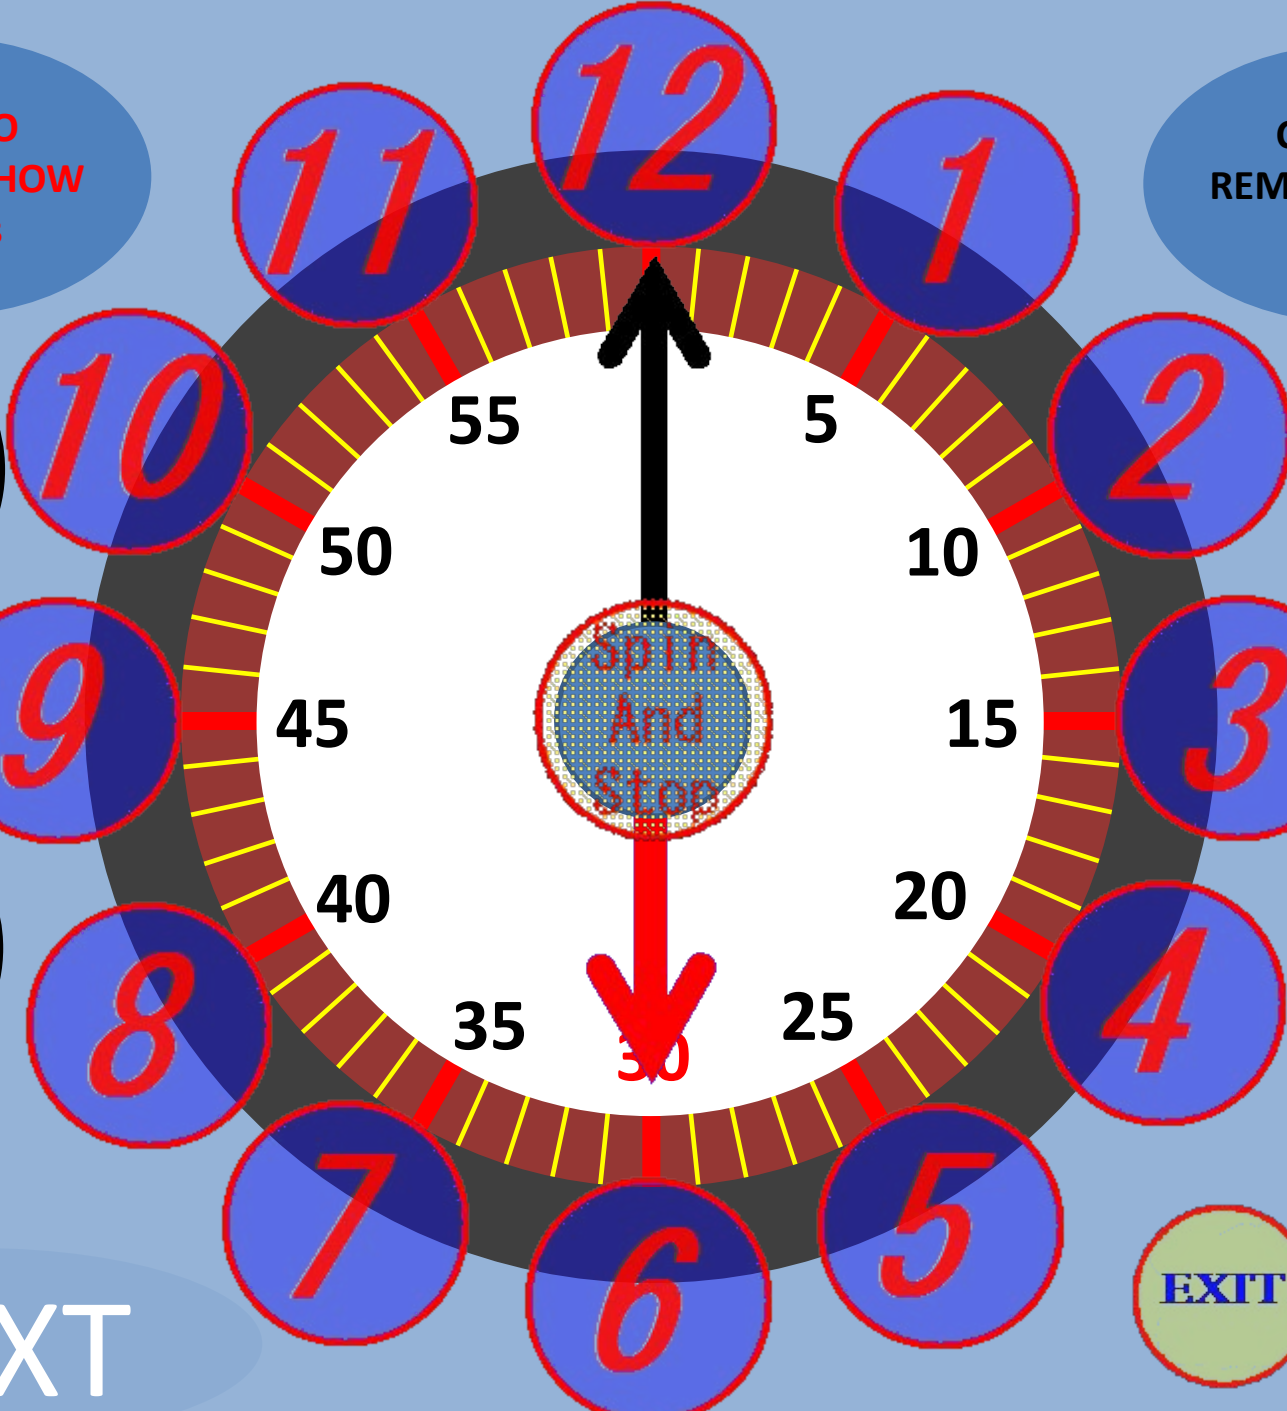

CLICK TO REMOVE/SHOW HOURS

CLICK TO REMOVE/SHOW 5 MINs

Team 1 Score

Team 2 Score

Team 3 Score

Team 4 Score

NEXT

EXIT

45

15

40

20

35

25

30

Spin And Stop