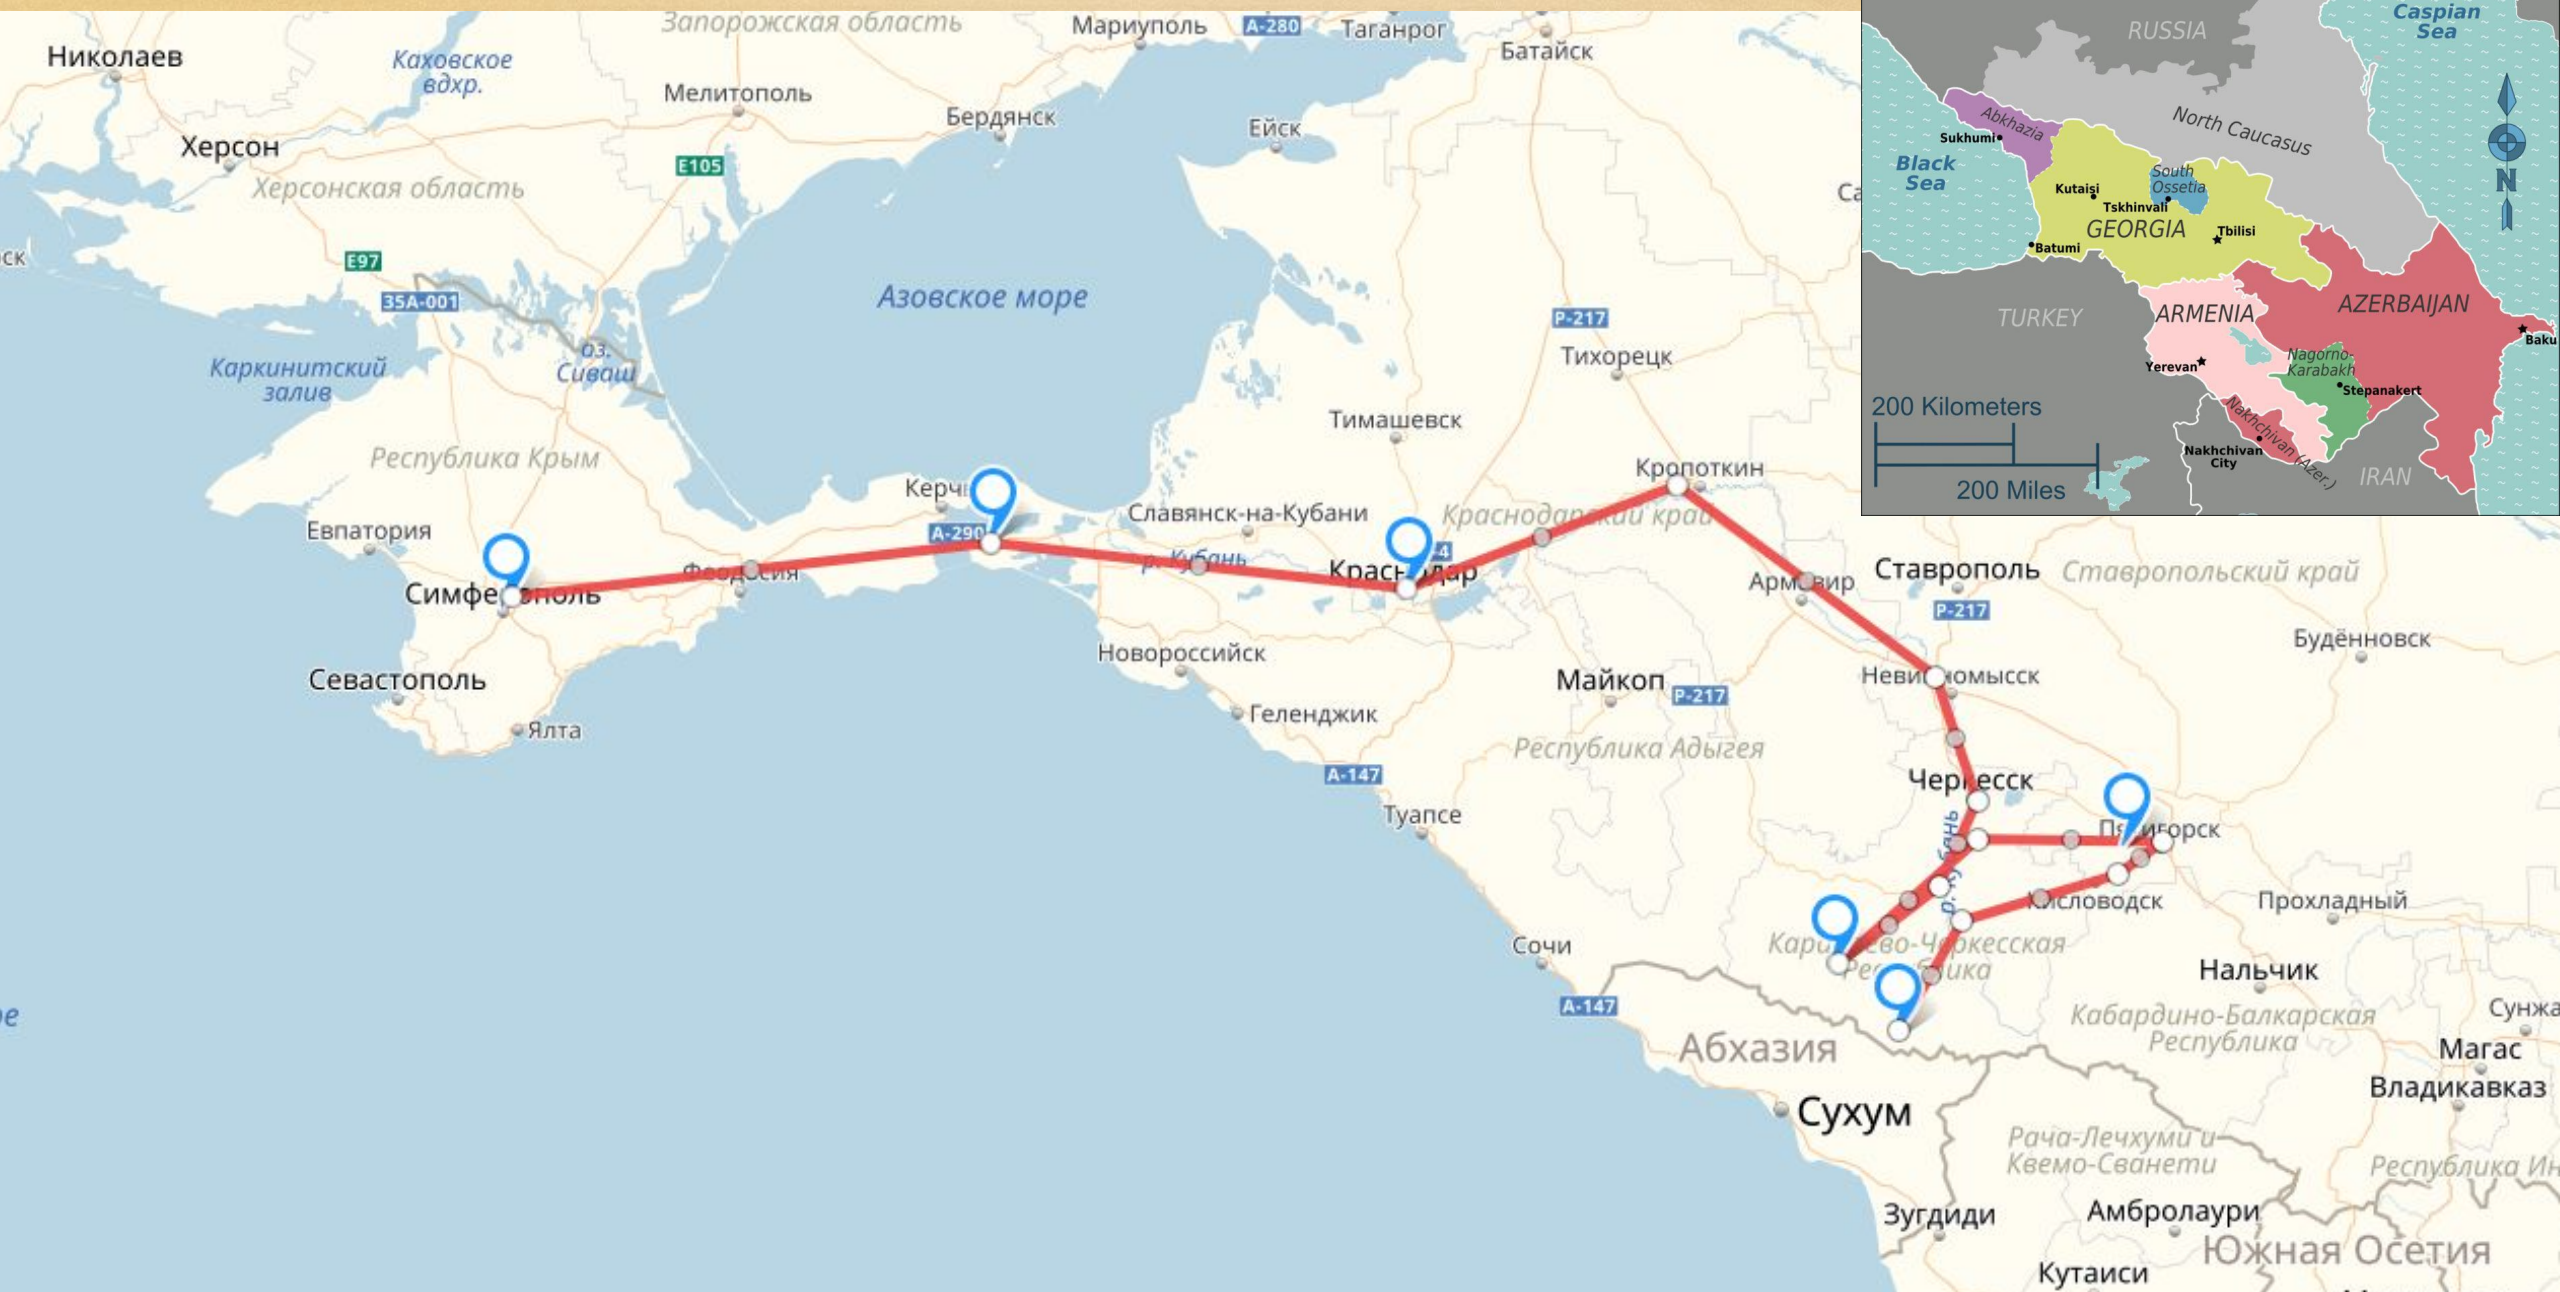

The higher the  
mountains,  
the lower the

«priors»

# 23/06. First point. Simferopol- Taman- Krasnodar

24/06. Krasnodar- Arhyz

25/06. Arhyz.

Sofia waterfalls, rafting on the Zelenchuk river

# 28/06. Dombay-3200 m, Alibek waterfall

# 29/06-30/06- Dombay- Simferopol