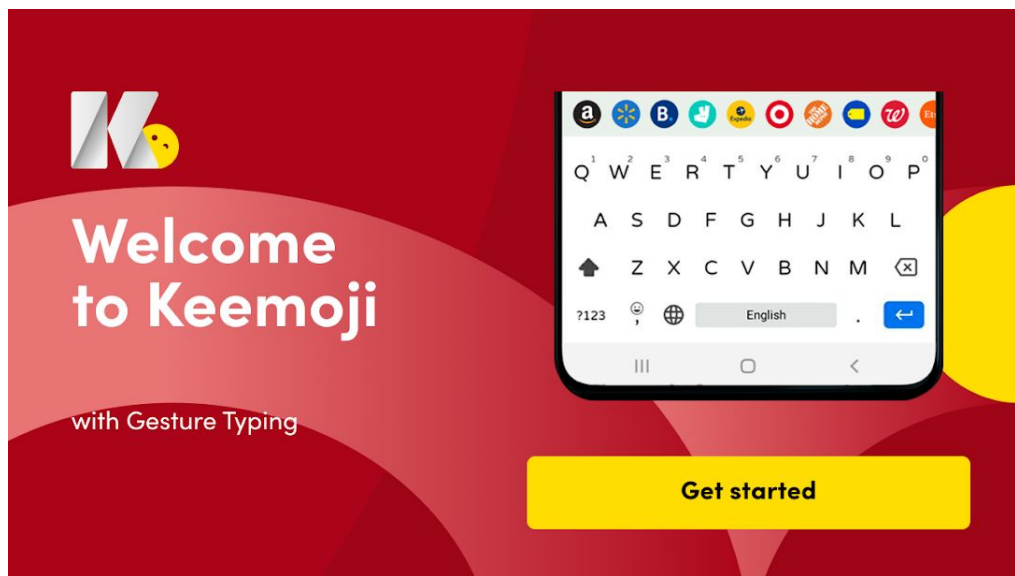

Итерация 1

Привнесли новые элементы в старую логику. Рестайлинг.