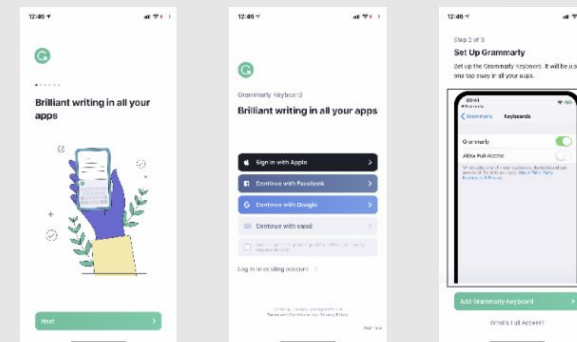

- Spurs Keyboard:** Features the Tottenham Hotspur logo. The screen shows a three-step setup process with step 1 highlighted. A text box instructs the user to "Enable Spurs Keyboard" in the "Language & Input" settings. The button is labeled "Enable in settings".
- Keemoji (Colorful House):** Features a colorful house icon. The screen displays the text "Welcome to Keemoji with Gesture Typing". The button is labeled "Get started".
- reach tv:** Features the reach tv logo. The screen displays the text "WELCOME TO KEEMOJI with Gesture Typing". The button is labeled "Get started".
- MTN:** Features the MTN logo. The screen displays the text "Welcome to Keemoji with Gesture Typing". The button is labeled "Get started".

Результат

1. Выглядит свежо и современно
2. Клавиатура стала сложнее, а пользователю основные фишки так и не показали.

UX-
исследовани
я

Анализ конкурентов

Gboard

(8 clicks)

Splash screen

Grammarly

(10 clicks)

Splash screen

Swiftkey

(11 clicks)

Splash screen

Typewise

(6 clicks)

Splash screen