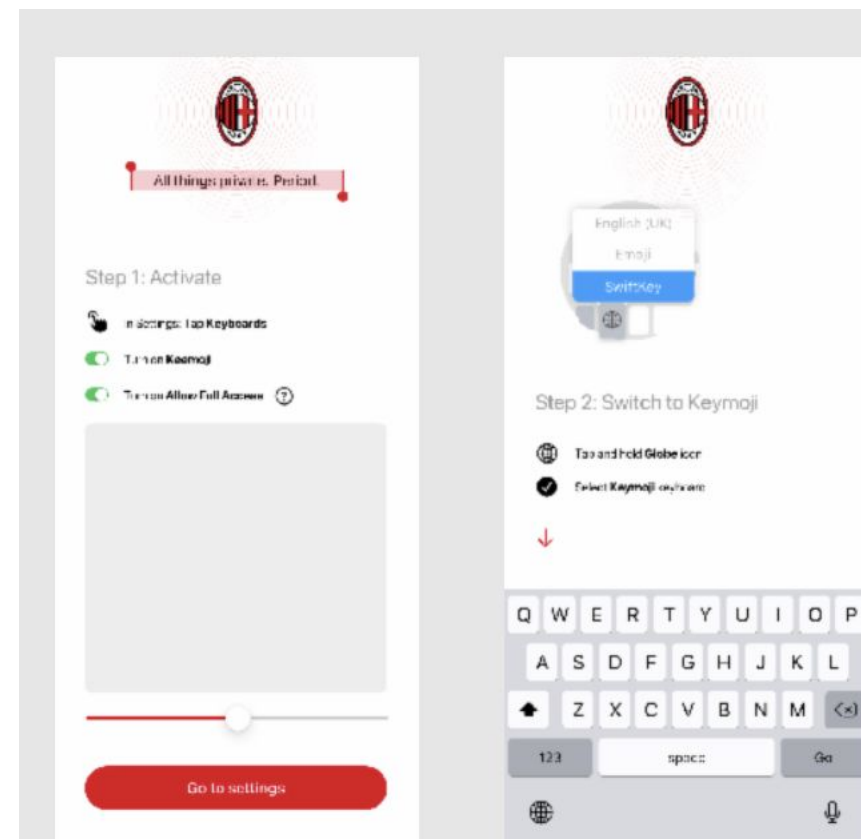

• • • • •

Super fast Swipe Type
Super fast. Super Human

Get started

• • • • •

Make it yours
Customize keyboards. Unlimited possibilities

Get started

• • • • •

Make it fun!
Stickers, emojis and much more

Get started

UI Keemoji keyboard

Анимируем только шаг 1 и шаг 2

Спасибо!

За терпение ;)