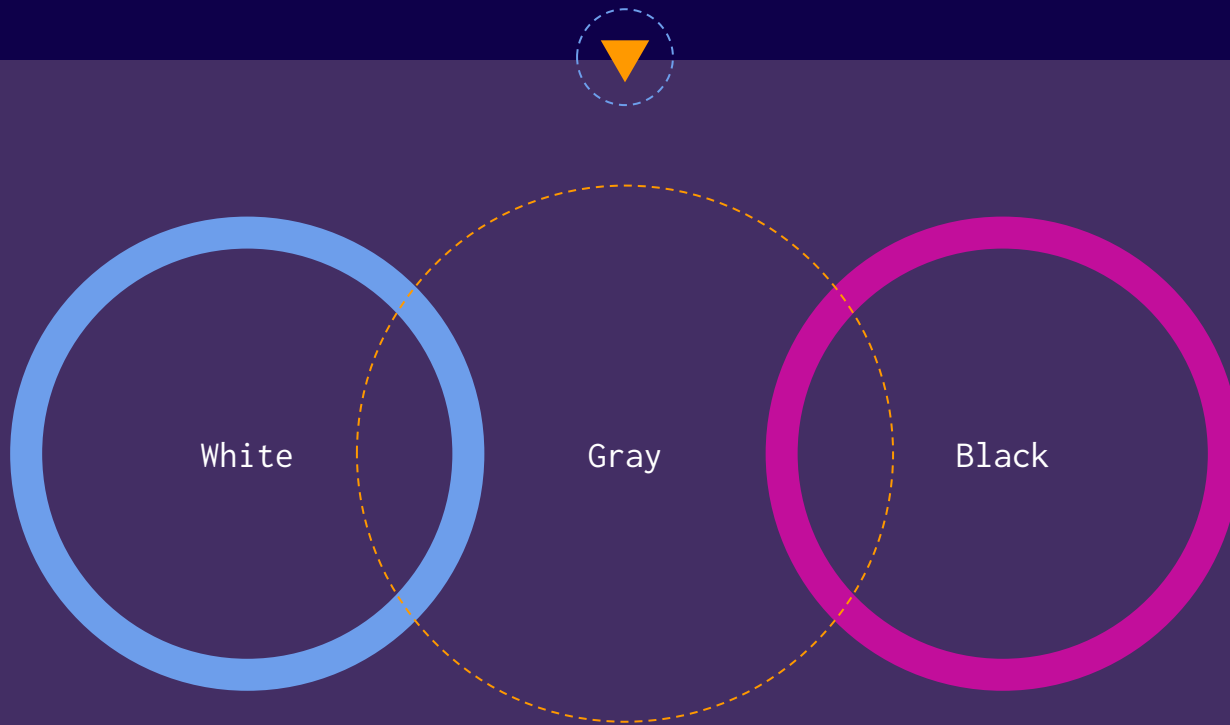

In two or three columns

Yellow

Is the color of gold, butter and ripe lemons. In the spectrum of visible light, yellow is found between green and orange.

Blue

Is the colour of the clear sky and the deep sea. It is located between violet and green on the optical spectrum.

Red

Is the color of blood, and because of this it has historically been associated with sacrifice, danger and courage.

A picture is worth a thousand words

A complex idea can be conveyed with just a single still image, namely making it possible to absorb large amounts of data quickly.

Use charts to explain your ideas

And tables to compare data

	A	B	C
Yellow	10	20	7
Blue	30	15	10
Orange	5	24	16

Maps

The slide features a dark blue background with various colorful geometric shapes scattered in the corners. In the top-left, there are a pink circle, a dashed yellow circle, a purple pentagon, a blue dotted circle, and a pink pentagon. In the top-right, there is a blue triangle, a purple circle, a dashed yellow circle, a pink striped circle, and a blue pentagon. In the bottom-left, there is a blue pentagon, a pink triangle, a yellow striped triangle, a purple triangle, and a dashed blue circle. In the bottom-right, there is a pink circle, a purple pentagon, a dashed yellow triangle, and a blue dotted circle.

Our process is easy

first

second

last

Let's review some concepts

Yellow

Is the color of gold, butter and ripe lemons. In the spectrum of visible light, yellow is found between green and orange.

Blue