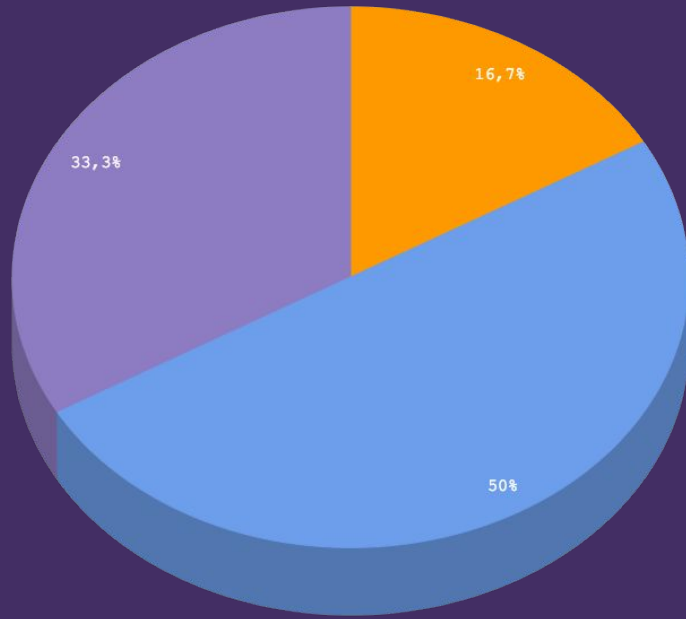

Is the colour of the clear sky and the deep sea. It is located between violet and green on the optical spectrum.

Red

Is the color of blood, and because of this it has historically been associated with sacrifice, danger and courage.

Yellow

Is the color of gold, butter and ripe lemons. In the spectrum of visible light, yellow is found between green and orange.

Blue

Is the colour of the clear sky and the deep sea. It is located between violet and green on the optical spectrum.

Red

Is the color of blood, and because of this it has historically been associated with sacrifice, danger and courage.

You can insert graphs from [Google Sheets](#)

Android project
Show and explain your
web, app or software
projects using these
gadget templates.