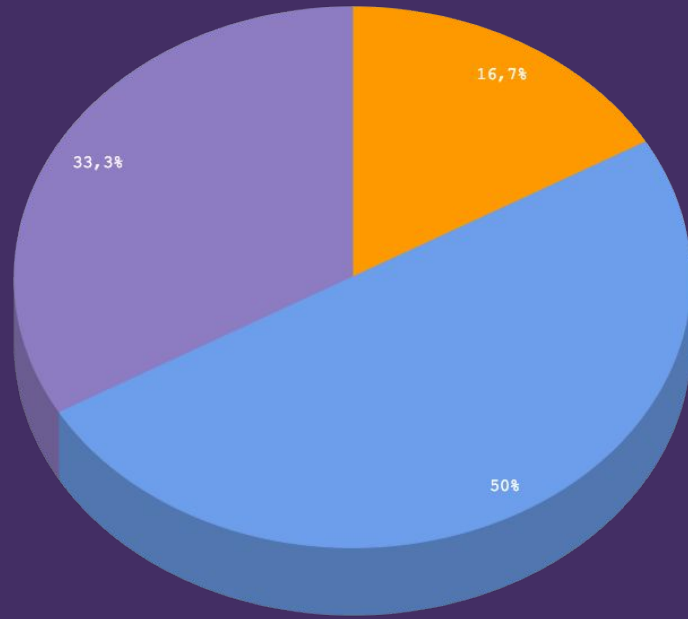

## Red

Is the color of blood, and because of this it has historically been associated with sacrifice, danger and courage.

## Yellow

Is the color of gold, butter and ripe lemons. In the spectrum of visible light, yellow is found between green and orange.

## Blue

Is the colour of the clear sky and the deep sea. It is located between violet and green on the optical spectrum.

## Red

Is the color of blood, and because of this it has historically been associated with sacrifice, danger and courage.

You can insert graphs from [Google Sheets](#)

Android project  
Show and explain your  
web, app or software  
projects using these  
gadget templates.