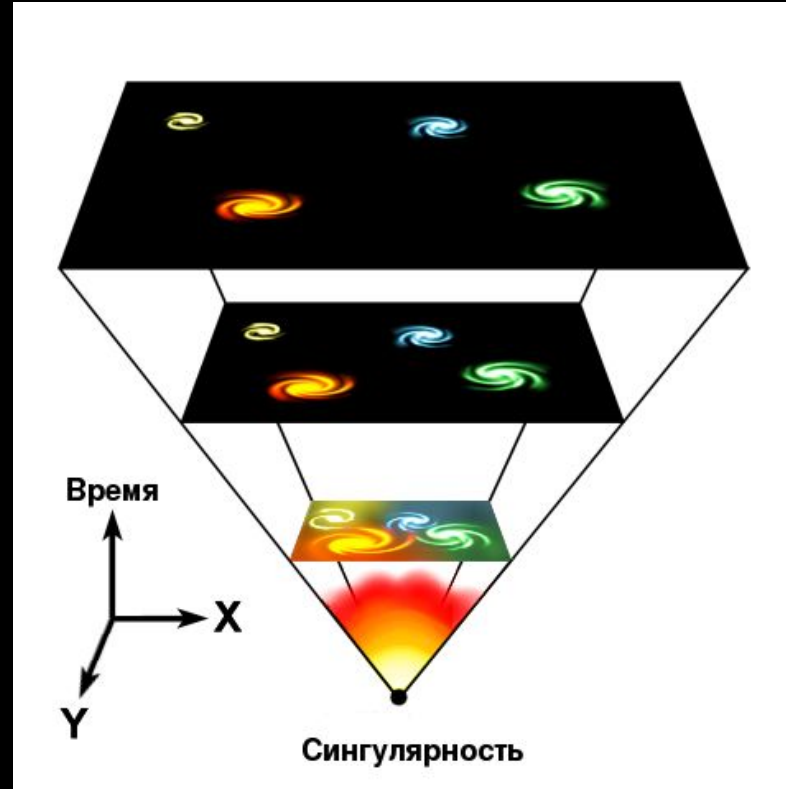

Хронология творений

Расширение вселенной