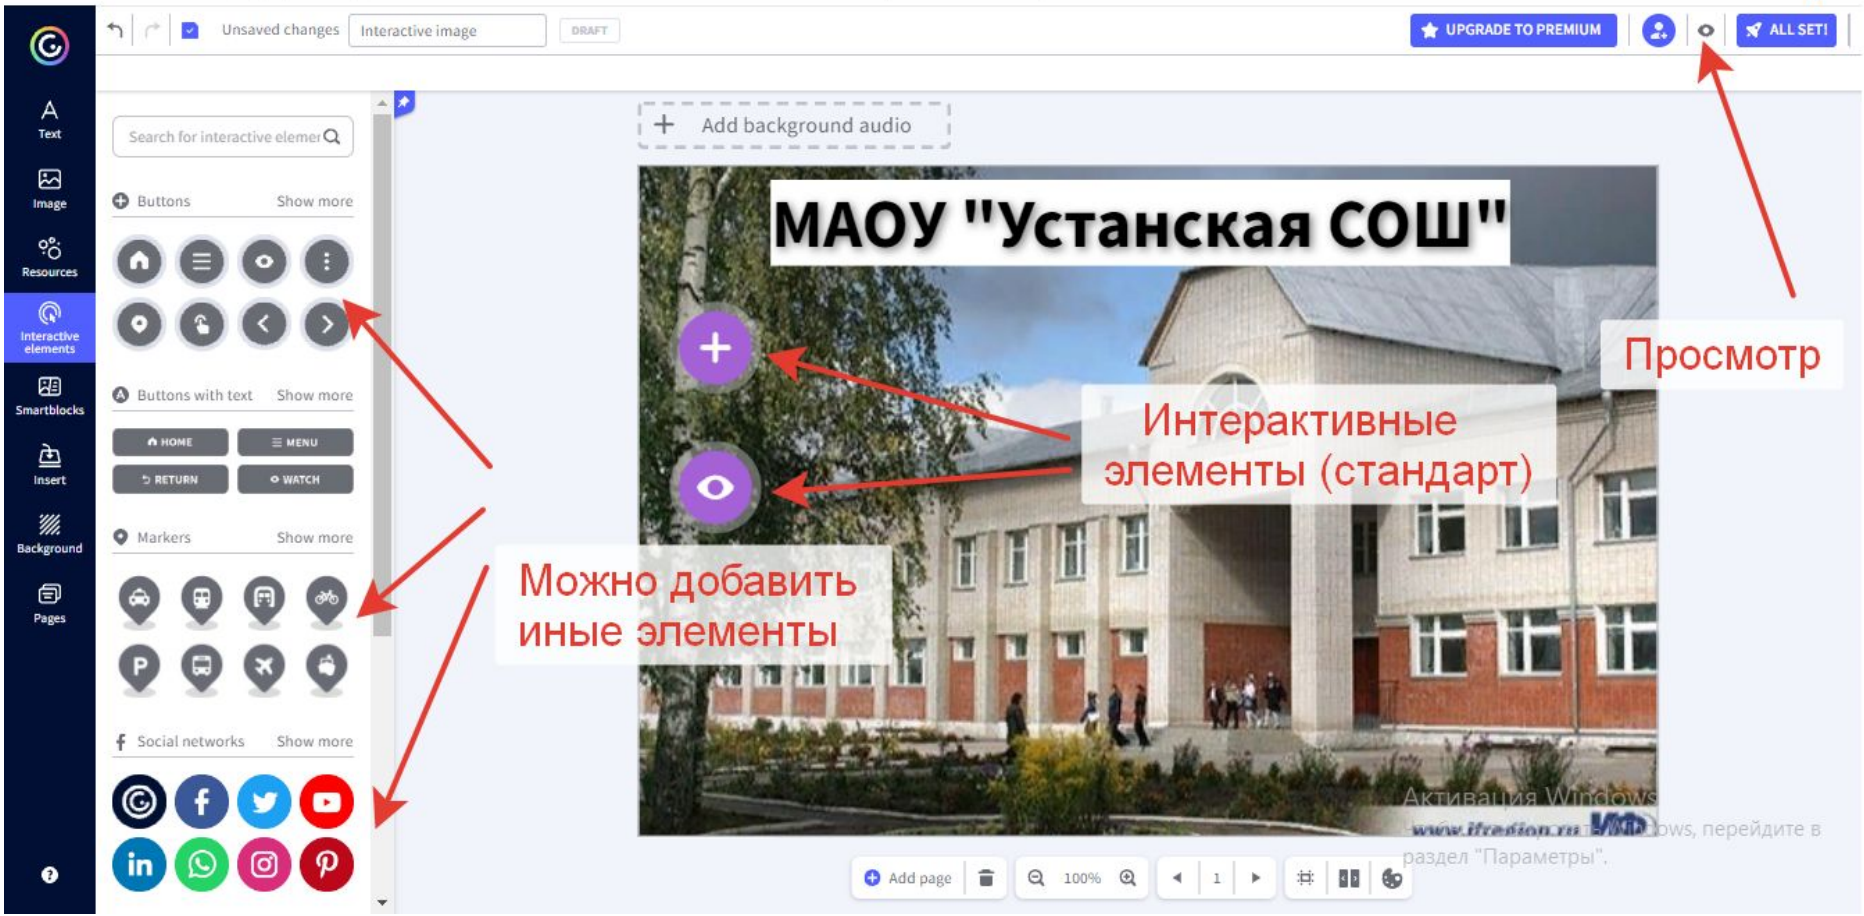

Interactive image

Choose among our resources

- Your computer
- URL
- Google Drive
- Dropbox

Drag your images here or click to look in your computer (5Mb max)

Oops, it looks like your account hasn't been verified! [VERIFY MY ACCOUNT NOW](#)

Edit or crop your image

Выделяем необходимую область

www.iftegioo.ru

Активация Windows
Чтобы активировать Windows, перейдите в меню "Параметры".

CANCEL ACCEPT

Создаём название нашего плаката (регулируем цвет, размер шрифта)

The image shows a screenshot of the Canva design tool interface. The top navigation bar includes 'Unsaved changes', 'Interactive image', and 'DRAFT'. A blue 'UPGRADE TO PREMIUM' button is visible on the right. The left sidebar contains various design tools: Text, Image, Resources, Interactive elements, Smartblocks, Insert, Background, and Pages. The main workspace displays a poster template for 'MAOU "Устанская СОШ"'. The text 'Title 1' is highlighted in blue, and a red arrow points to it. The poster features a photograph of a school building with a large entrance. The text 'MAOU "Устанская СОШ"' is overlaid on the image. There are several purple circular icons with a plus sign and an eye icon, indicating interactive elements. The bottom of the interface shows a toolbar with options like 'Add page', '100%', and navigation arrows. A watermark 'Активация Windows' and 'www.ifreption.ru' are visible in the bottom right corner.