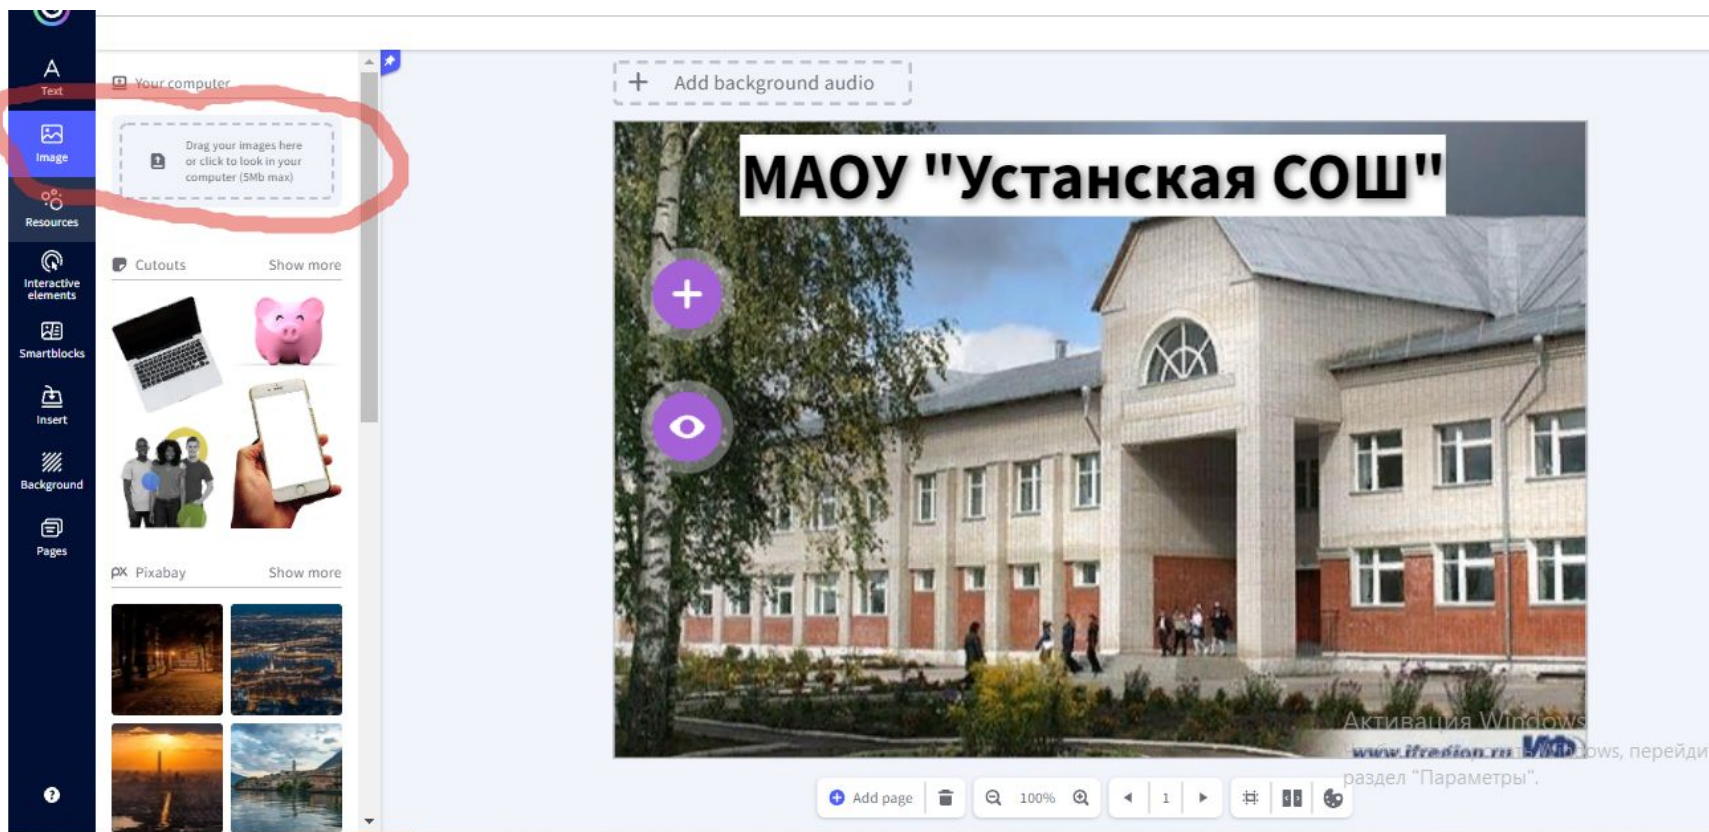

Выбор изображения или фото, которые планируется сделать «интерактивными элементами»