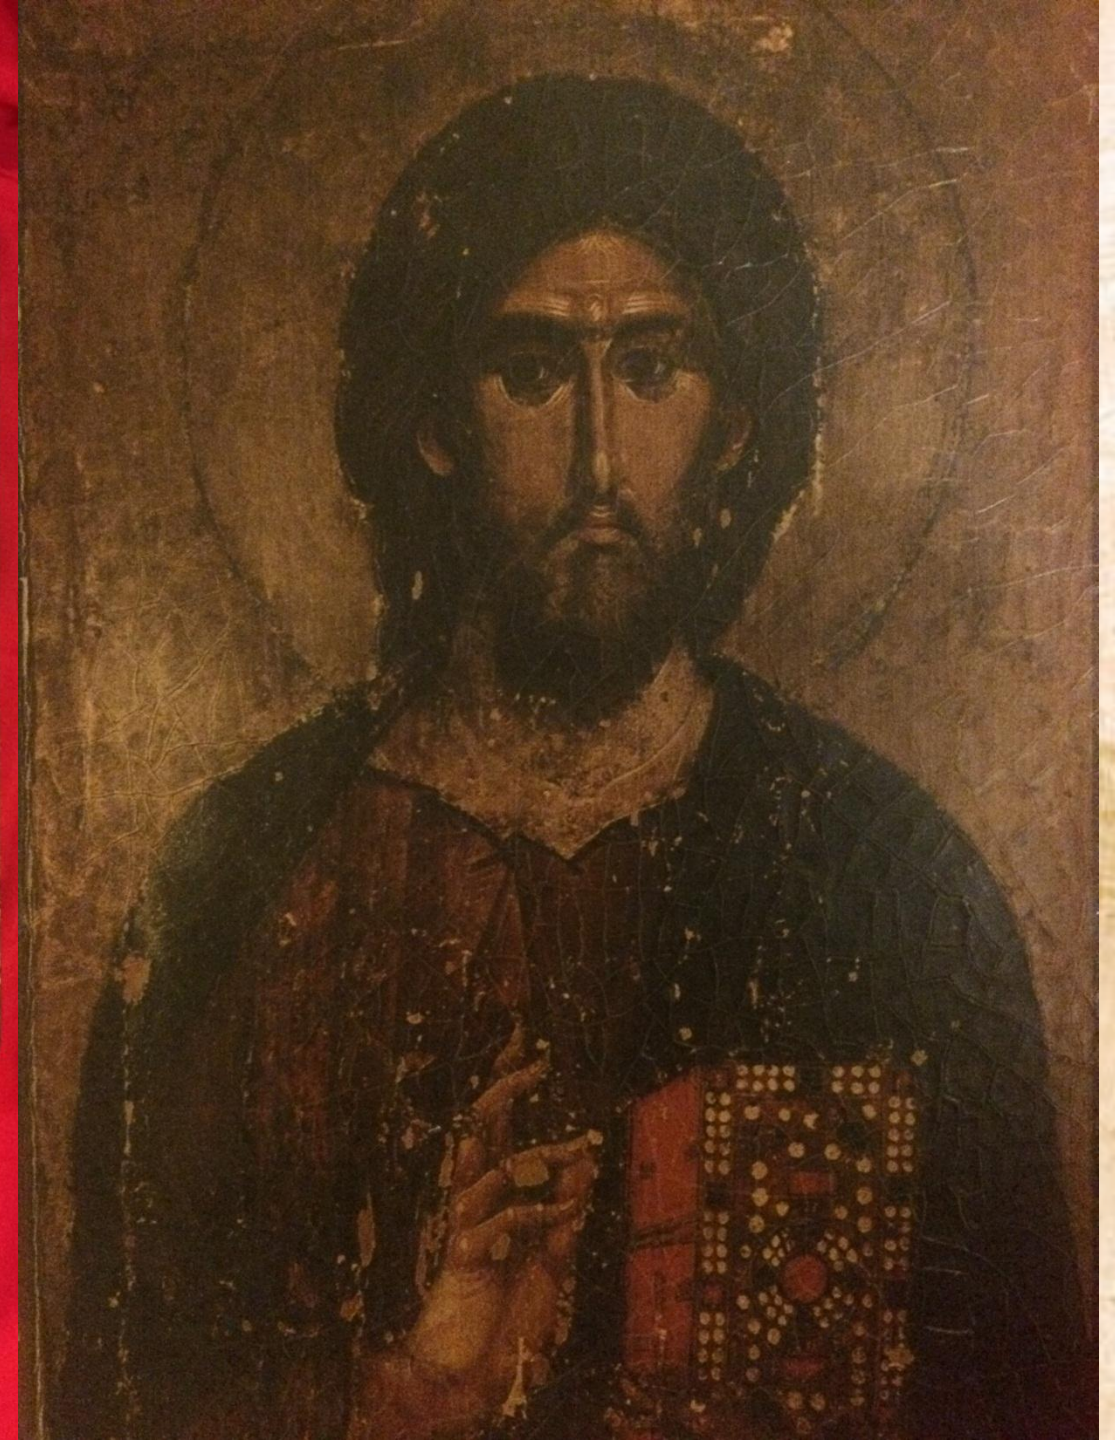

01.03.2018 15:04

The image features a central, blank sheet of aged, yellowish paper with a slightly textured surface, placed on a larger, unrolled scroll of parchment. The parchment has a rich, golden-brown hue and a visible fibrous texture. In the bottom-left corner, a quill pen with a dark, polished handle and a sharp, light-colored nib is positioned next to a small, dark inkwell. The entire scene is set against a background of more parchment, with a thin, gold-colored border framing the composition.