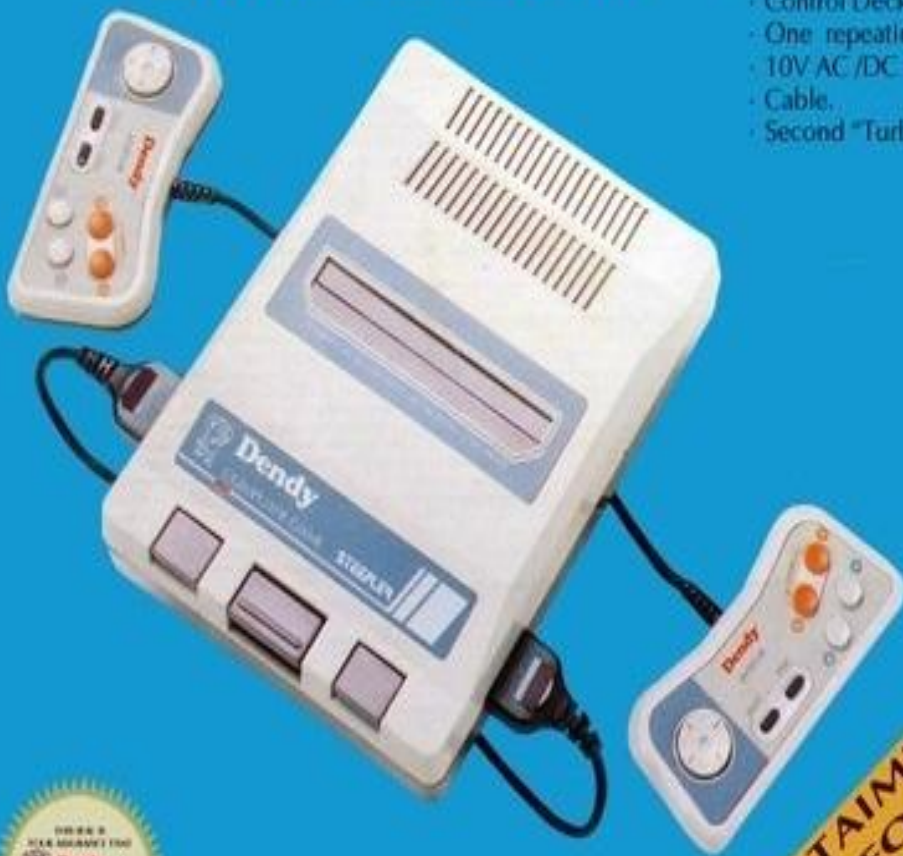

HOME ENTERTAINMENT SYSTEM

DELUXE PACK

СБОРНИК ЛЮБИМЫХ ИГР

INCLUDES:

- Control Deck.
- One repeating-shot "Turbo" Control Pads.
- 10V AC/DC Power Adaptor.
- Cable.
- Second "Turbo" Control Pads (option).

ENTERTAINMENT FOR THE ENTIRE FAMILY