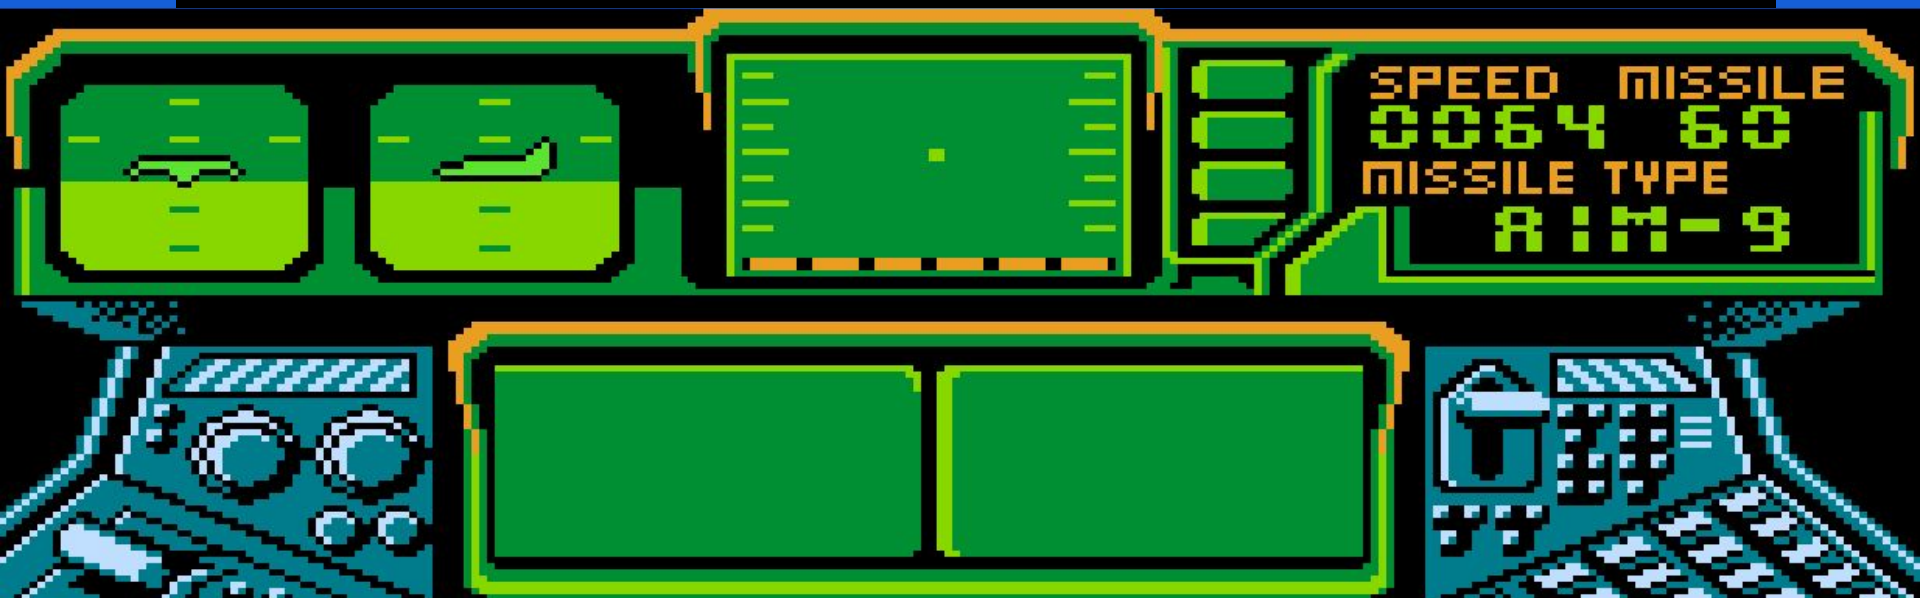

# PLAYER SELECT

WAIT

1P  
MIKE

LEO

60

TEENAGE MUTANT HERO  
**TURTLES**