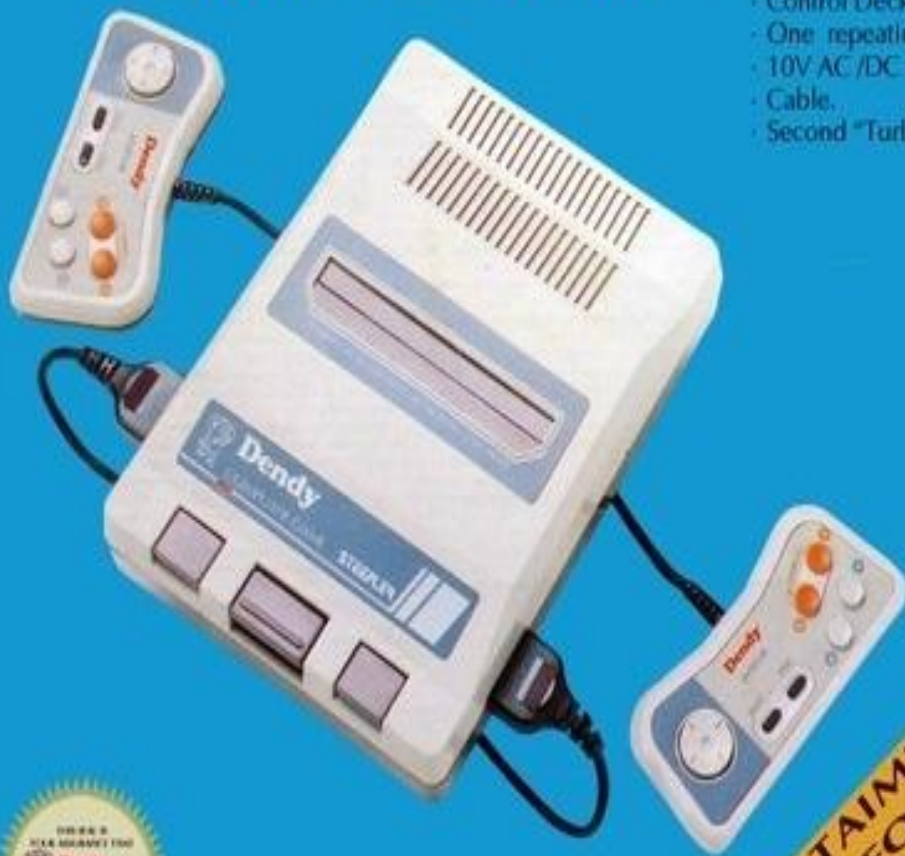

# Dendy

COMPUTER GAME

STEEPLEER

HOME ENTERTAINMENT SYSTEM

DELUXE PACK

СБОРНИК ЛЮБИМЫХ ИГР

INCLUDES:

- Control Deck.
- One repeating-shot "Turbo" Control Pads.
- 10V AC/DC Power Adaptor.
- Cable.
- Second "Turbo" Control Pads (option).