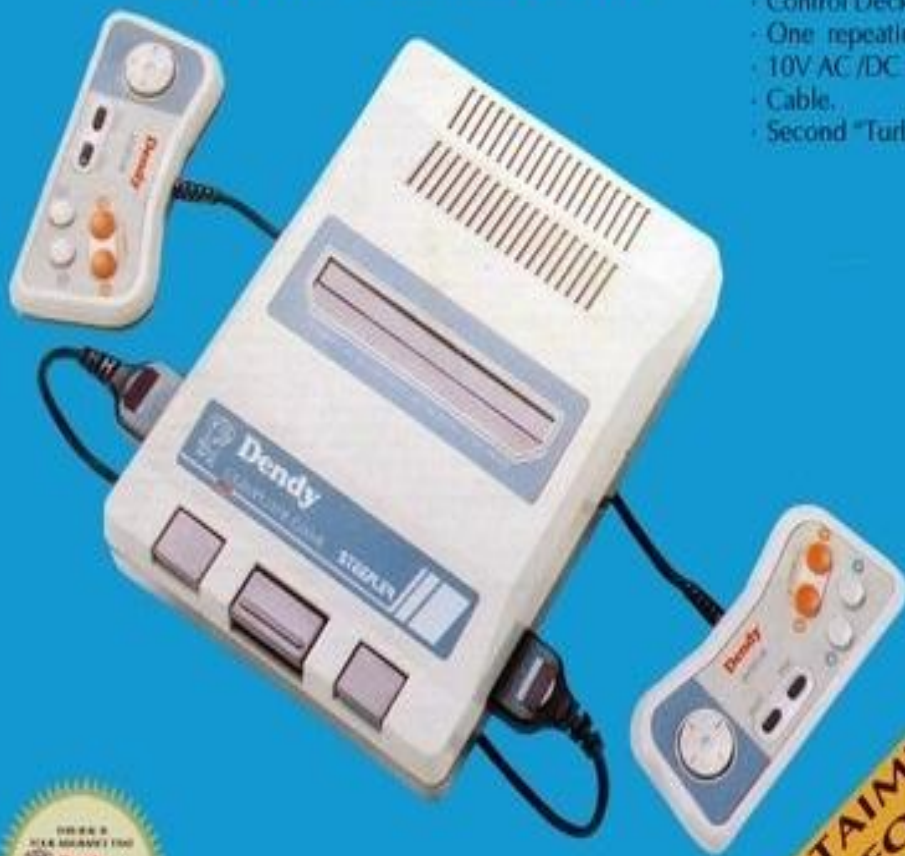

DELUXE PACK

СБОРНИК ЛЮБИМЫХ ИГР

INCLUDES:

- Control Deck.
- One repeating-shot "Turbo" Control Pads.
- 10V AC/DC Power Adaptor.
- Cable.
- Second "Turbo" Control Pads (option).

SUITABLE FOR CHILDREN 5 YEARS AND OVER