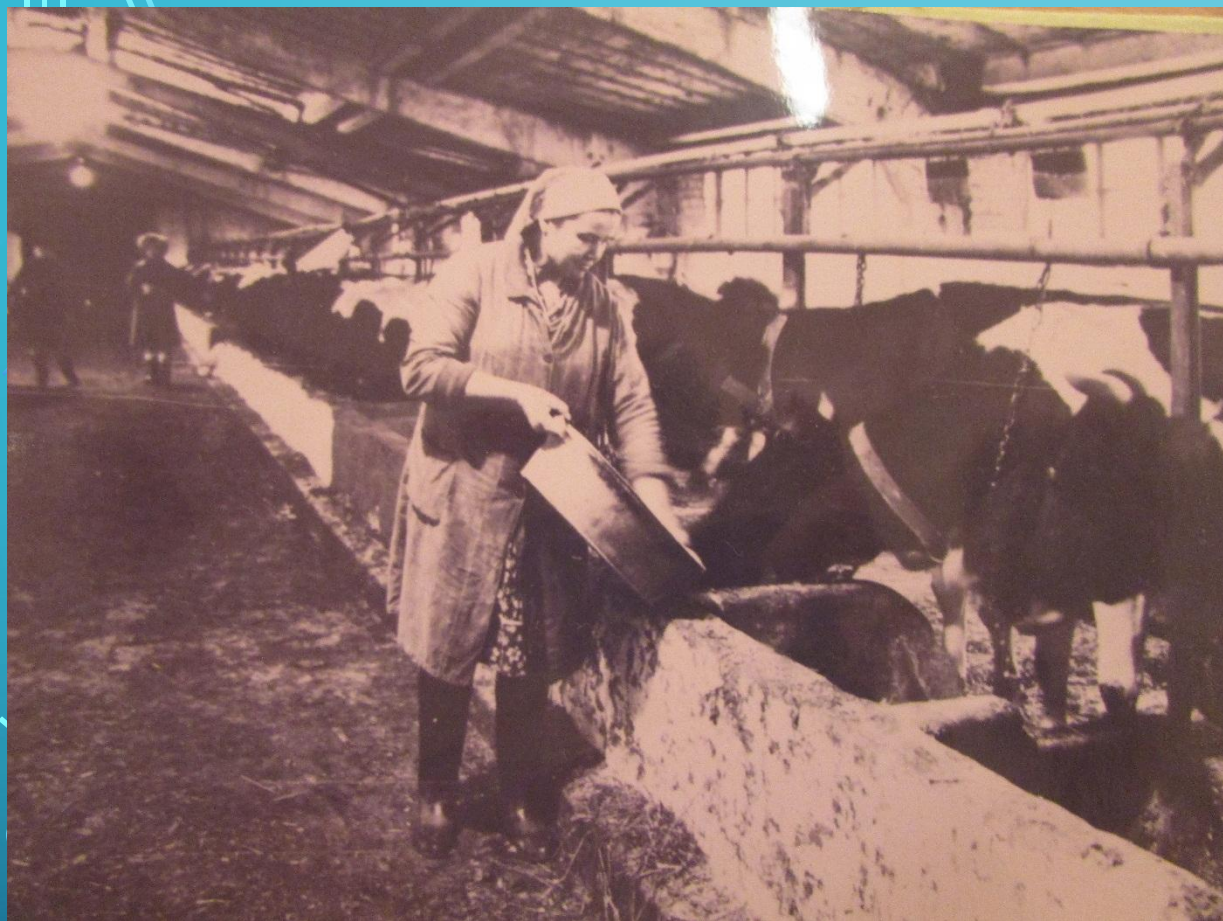

Посадка помидоры. 1968 г.