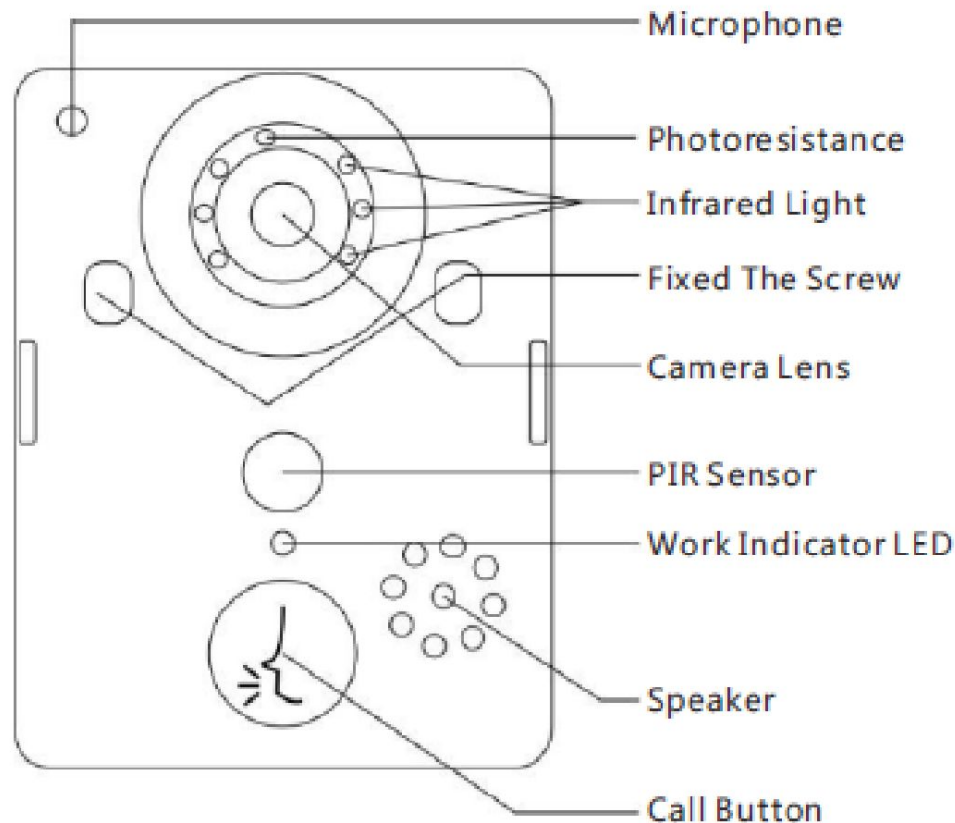

Функции Видео Домофона Wi-Fi

1-Микрофон. 2-Видеокамера HD. 3-Инфракрасная подсветка. 4-Крепление. 5-PIR детектор. 6-Индикатор LED. 7-Кнопка вызова. 8-Динамик. 9-Защелка. 10-Подключение Lan RJ45. 11-Антенна WiFi. 12-Козырек. 13-Радио звонок, 30 мелодий.