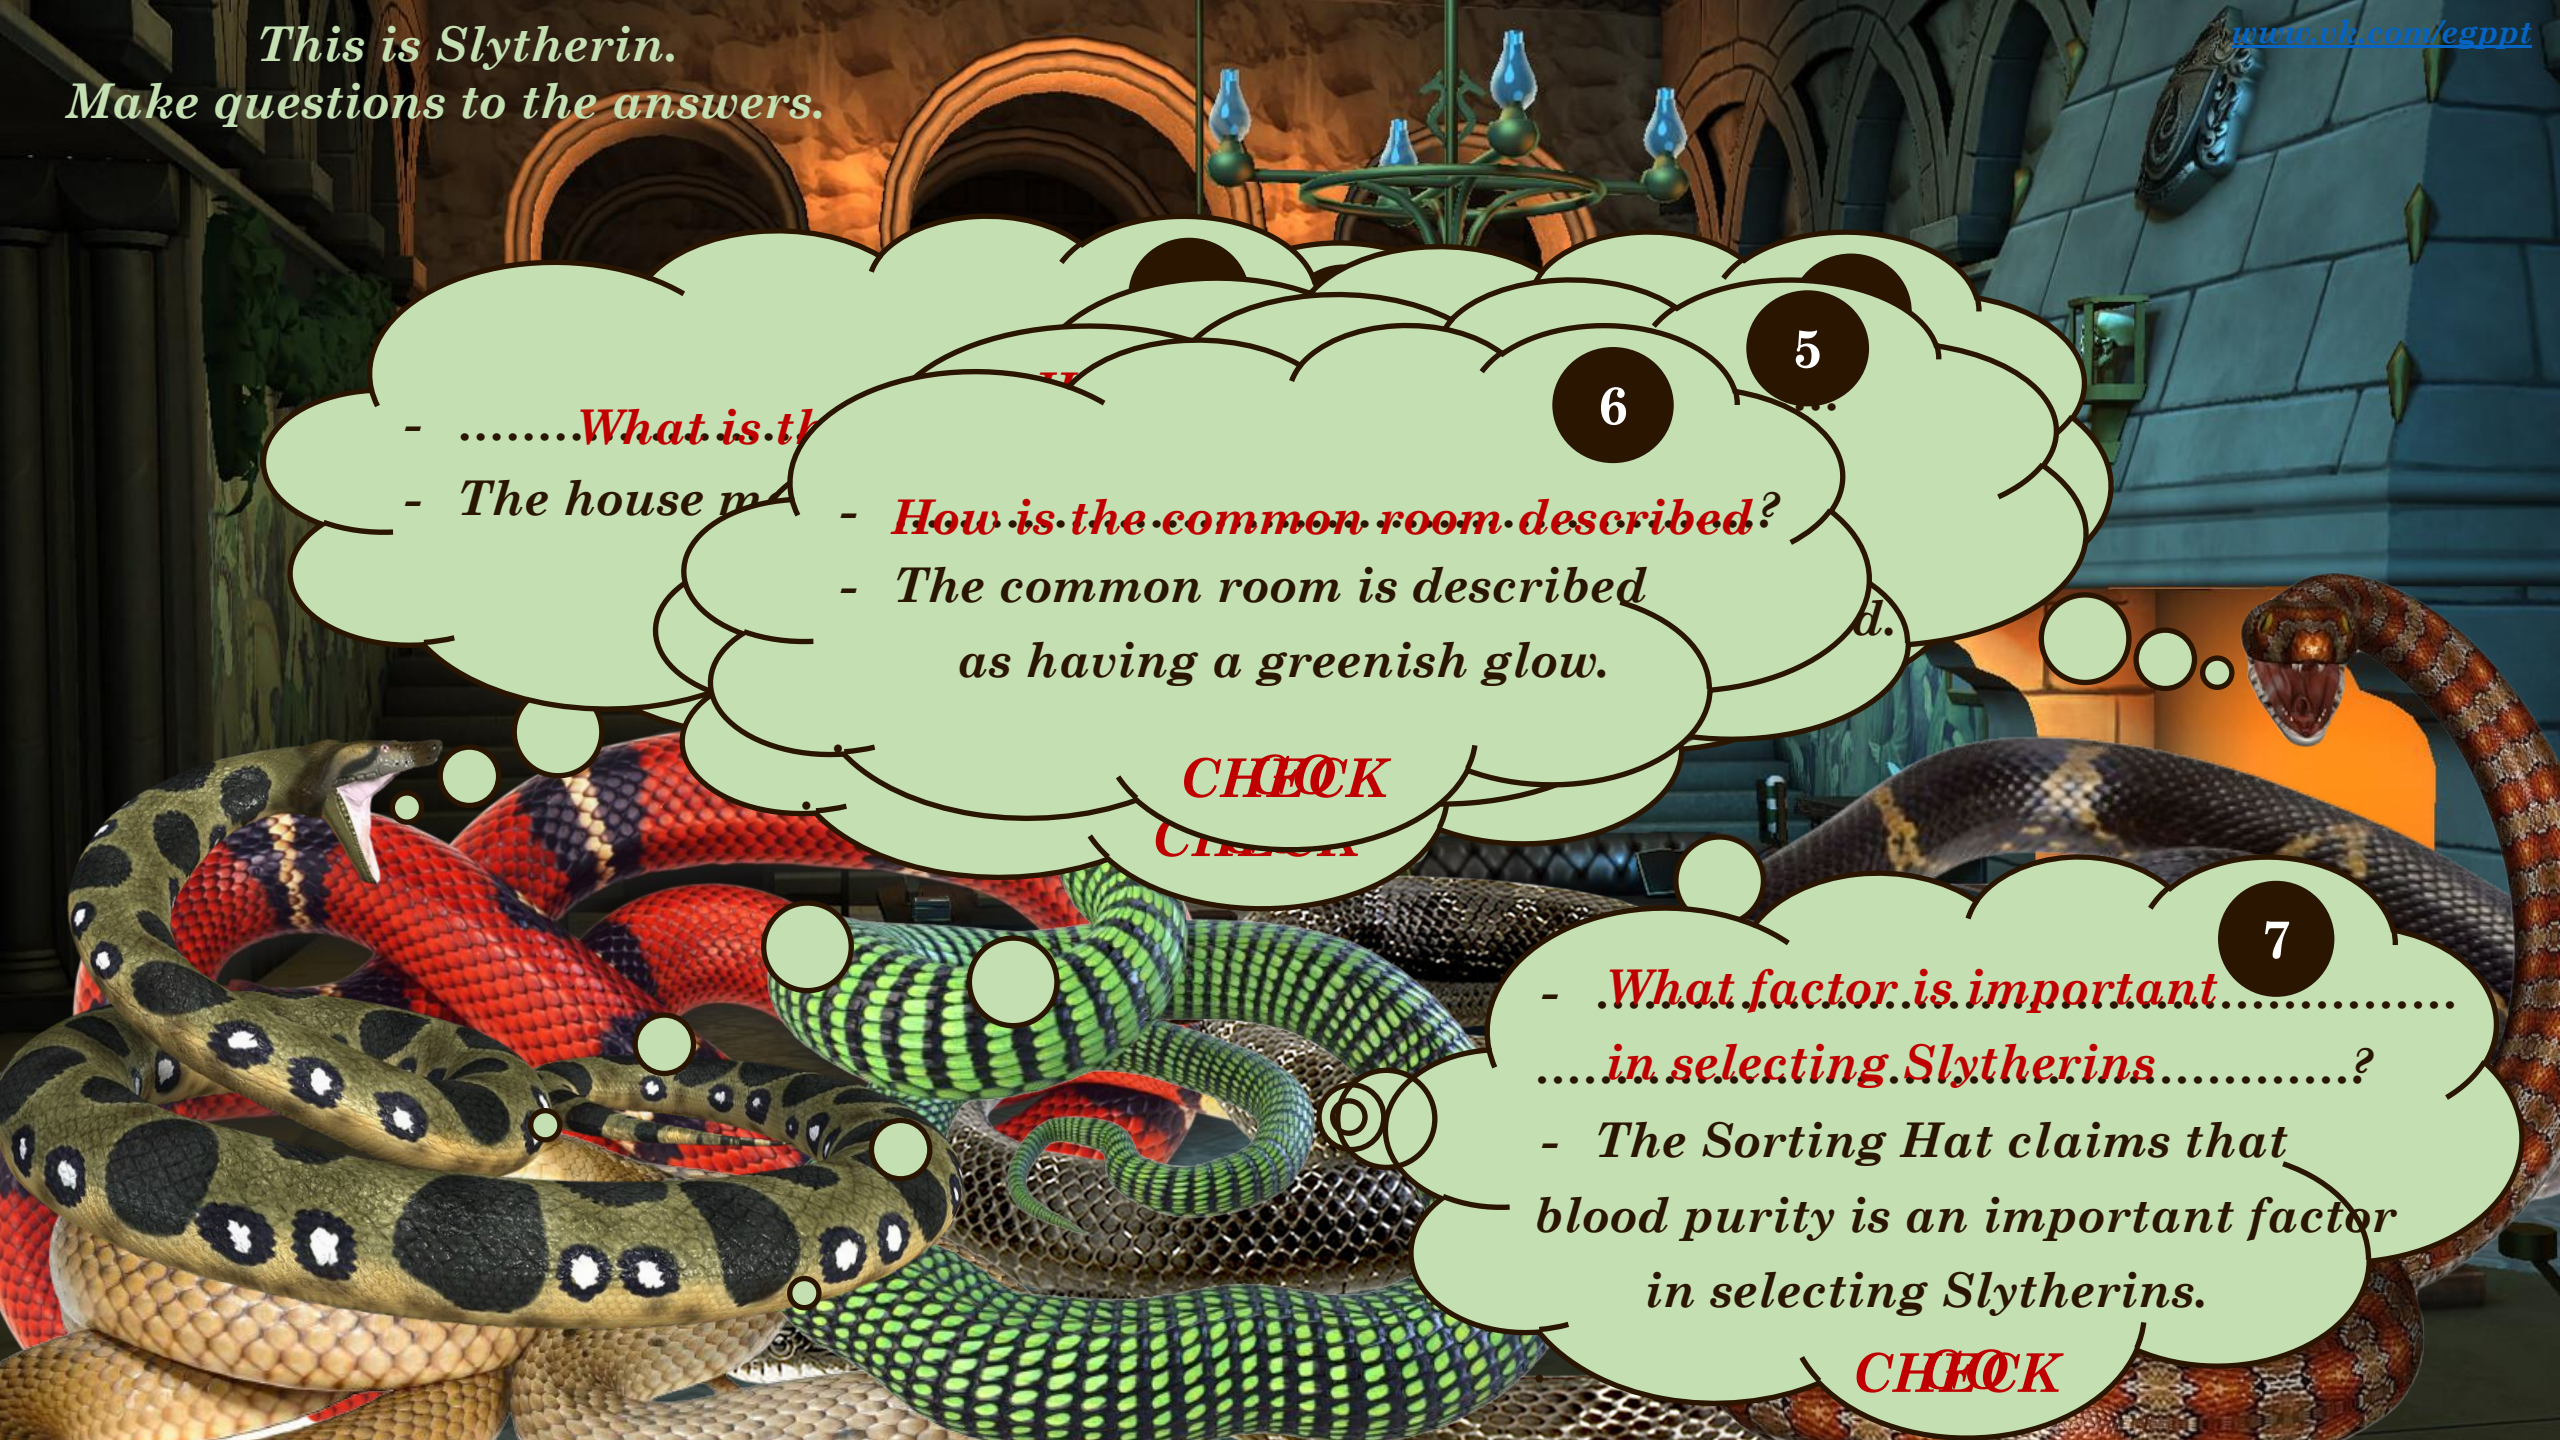

GO

*This is Slytherin.
Make questions to the answers.*

-*What is th*
- The house m

5
6

- *How is the common room described?*
- The common room is described as having a greenish glow.

CHECK
CHECK

7

- *What factor is important.....
.....in selecting Slytherins.....?*
- The Sorting Hat claims that blood purity is an important factor in selecting Slytherins.

CHECK

*This place is very dangerous.
.....**Luchily**... (**LUCK**),
you **.have stayed.** (**STAY**) alive.
Go away as quickly as
(~~POSSIBILITY~~).*