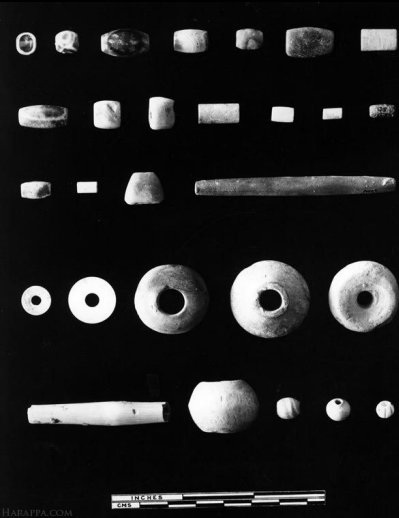

HARAPPA.COM