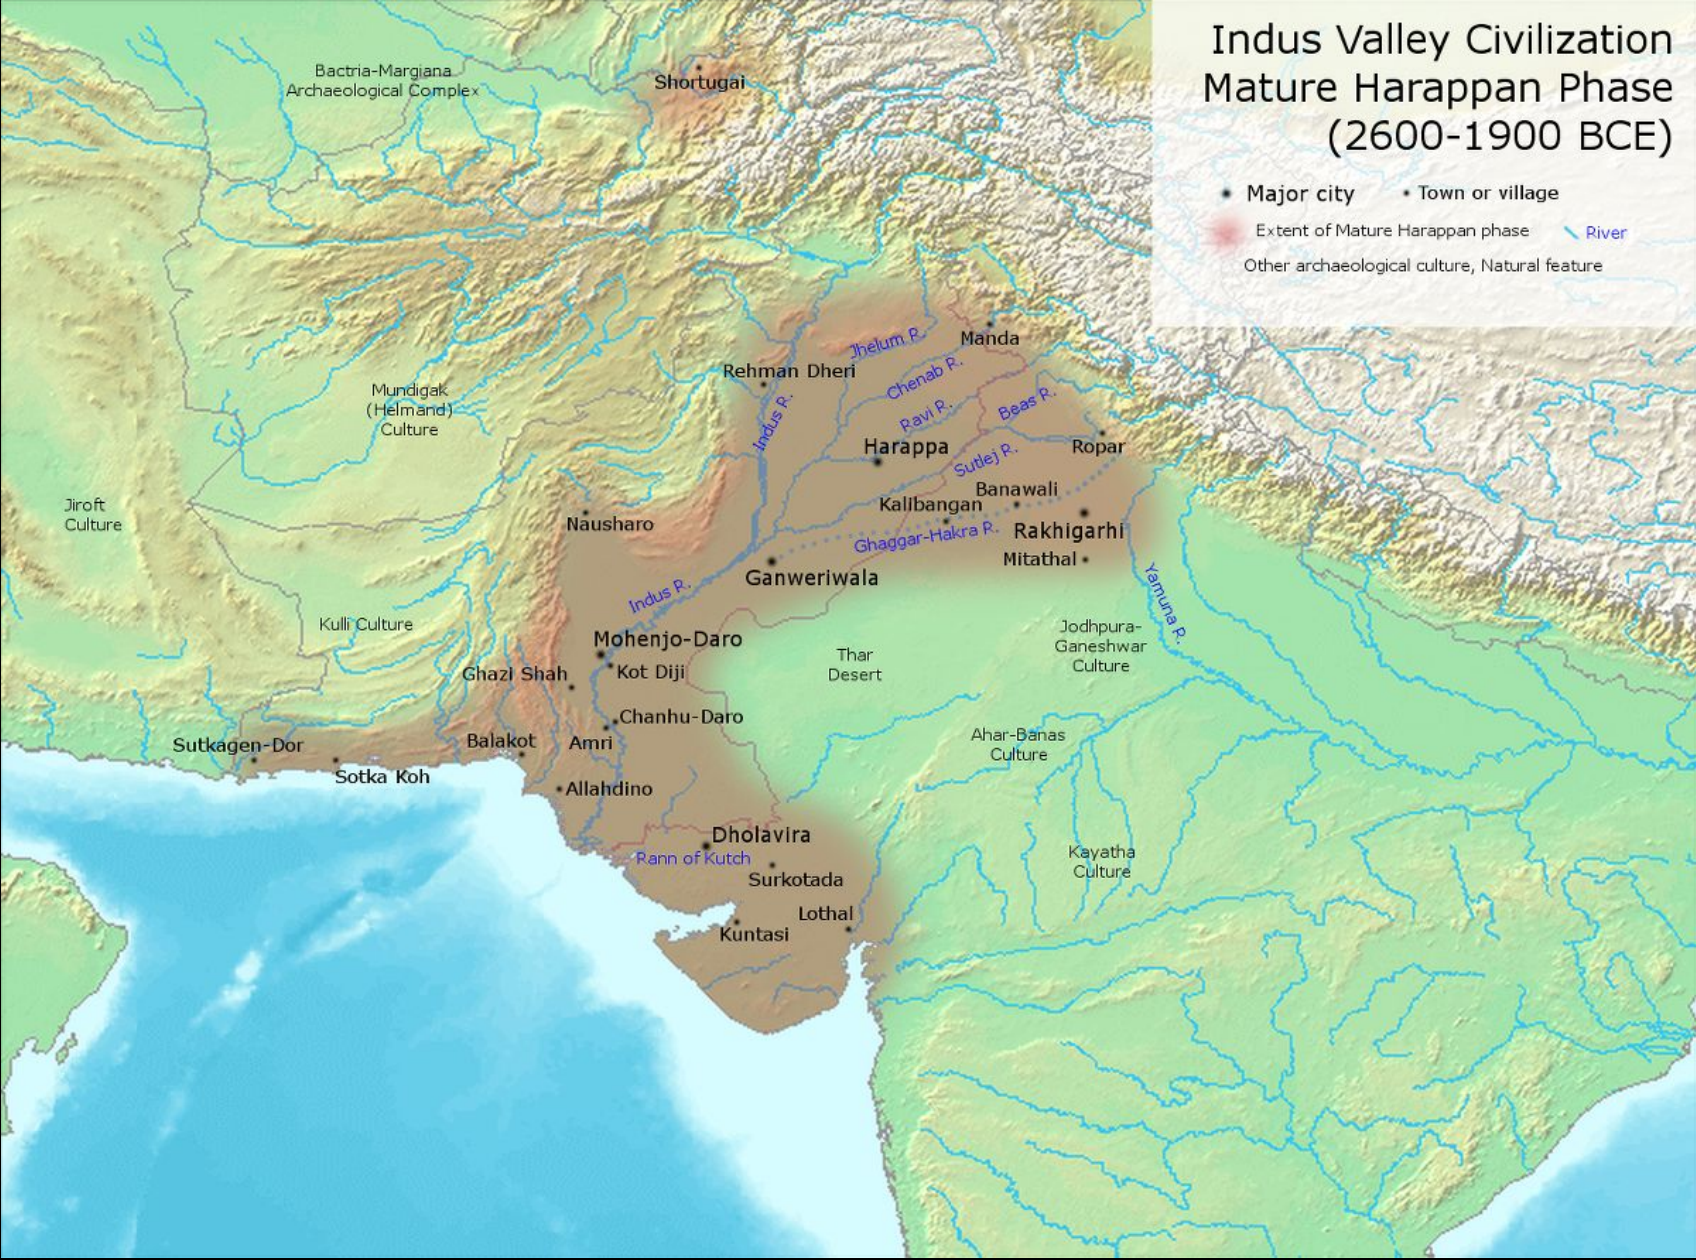

Искусство Хараппской цивилизации

Indus Valley Civilization Mature Harappan Phase (2600-1900 BCE)

- Major city
- Town or village
- Extent of Mature Harappan phase
- River
- Other archaeological culture, Natural feature