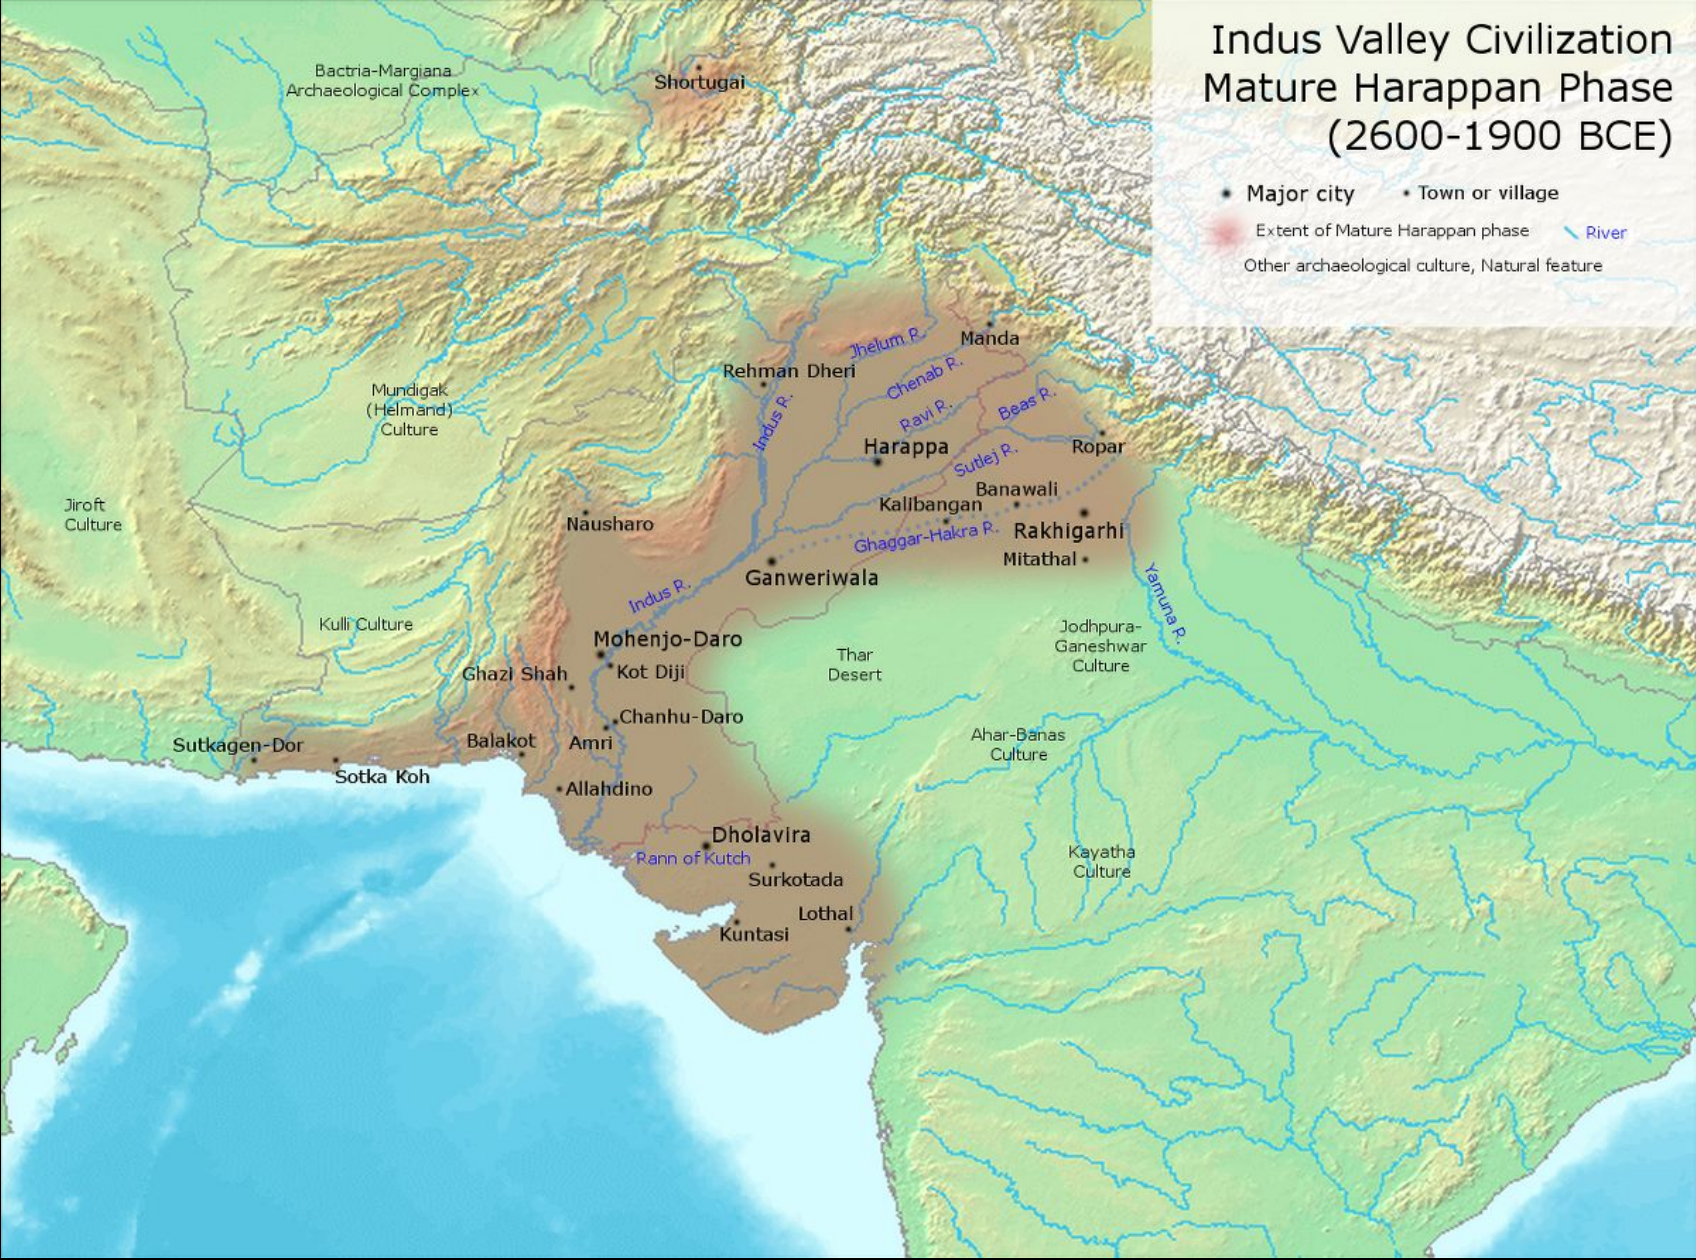

Искусство Хараппской цивилизации

Indus Valley Civilization Mature Harappan Phase (2600-1900 BCE)

- Major city
- Town or village
- Extent of Mature Harappan phase
- River
- Other archaeological culture, Natural feature

383

384

387

388

389

390

391

395