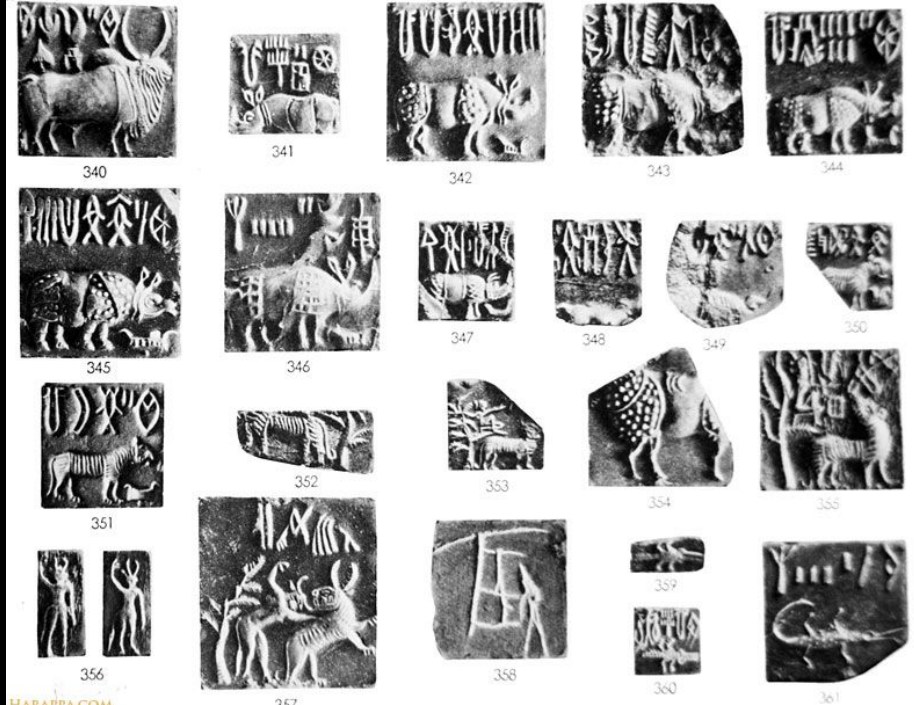

HARAPPA.COM