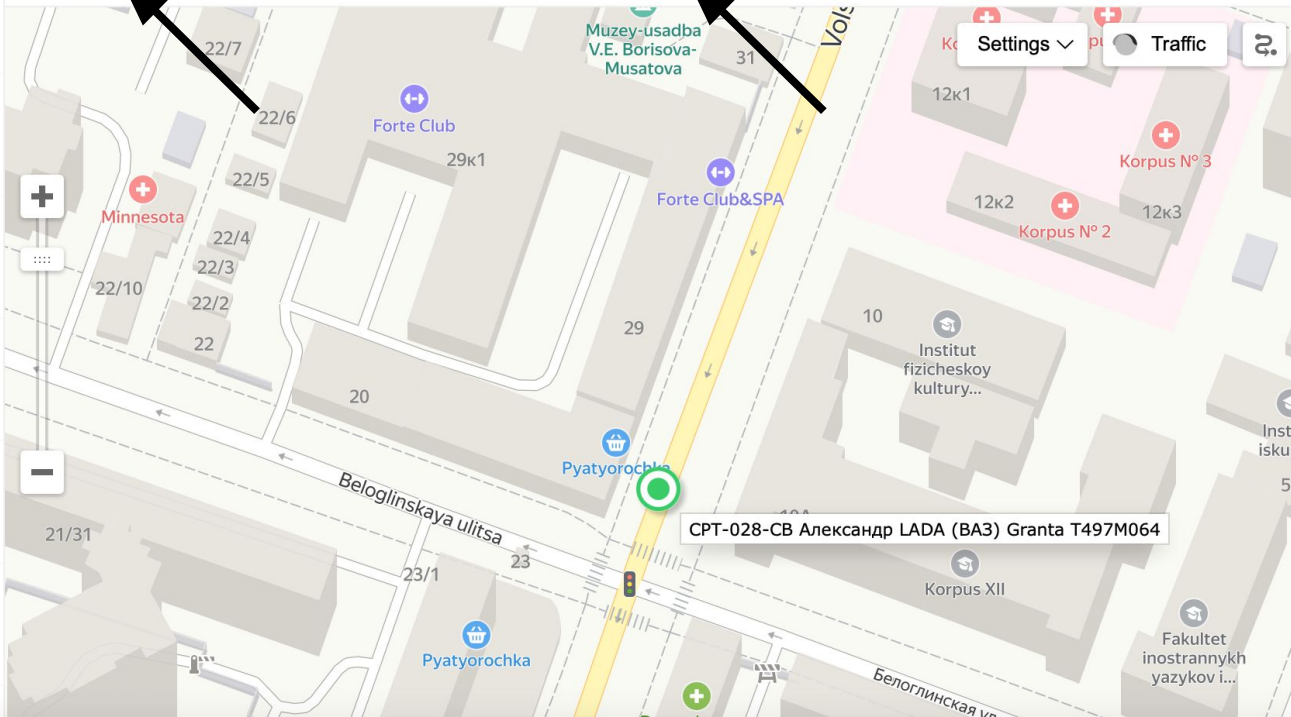

CPT-028-CB, Vehicle: T497M064

+79372421494

Status date and time

Filtered out orders

15 min.

none

Available 4

Busy 48