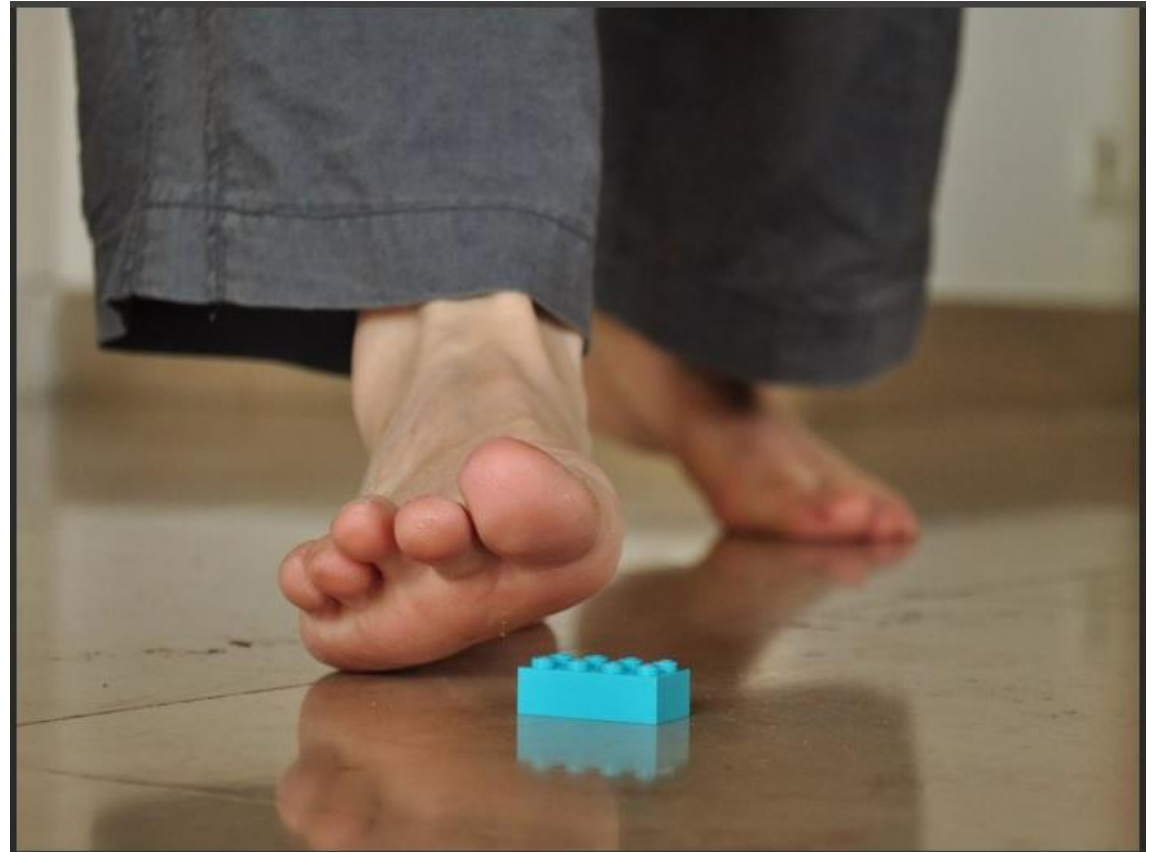

Accident

- He stepped on the piece