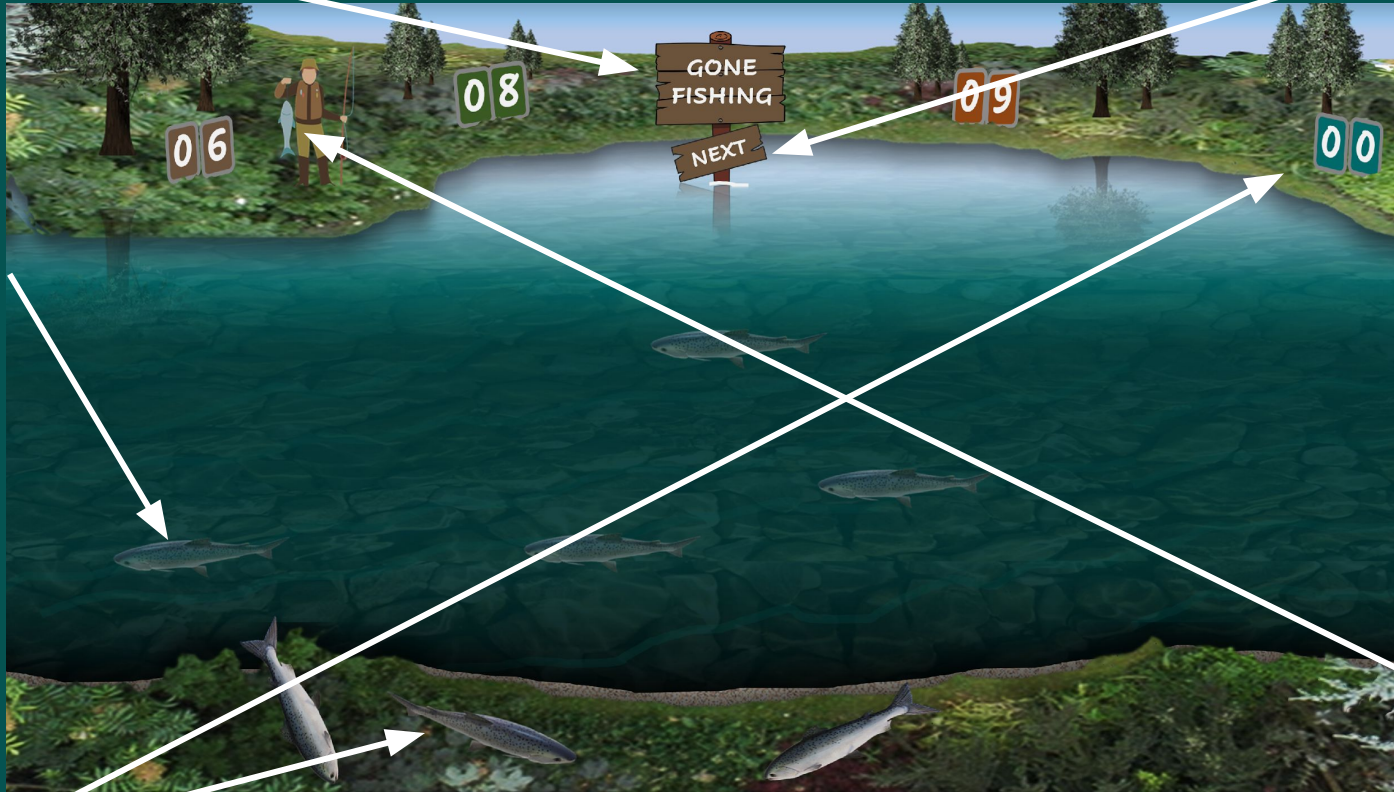

GONE FISHING!

A GAME FOR UP TO 4 PLAYERS

GONE FISHING!

HOW TO PLAY

1. TO START, CLICK ON THE 'GO FISHING' SIGN.

(IT WILL THEN SAY 'GONE FISHING')

2. CLICK ON EACH FISH IN ANY ORDER.

IF YOU CATCH IT YOU WILL LAND IT ON THE BANK.

IF NOT, IT WILL SWIM AWAY

3. WHEN YOU HAVE CLICKED ON EVERY FISH, COUNT-UP THE NUMBER OF FISH ON THE BANK AND ADD THE SCORE TO YOUR SCOREBOARD

4. CLICK ON THE 'NEXT' SIGN FOR THE NEXT PLAYER TO CLICK ON THE 'GO FISHING' SIGN AND PLAY

5. THE PLAYER WITH THE HIGHEST SCORE AT THE END OF THE AGREED TIME OR NUMBER OF ROUNDS WILL BE THE WINNER

6. CLICK ON THE FISHERMAN TO RESET THE SCOREBOARDS TO ZERO TO START A NEW GAME

PLAY

GOOE
FISHING

NEXT