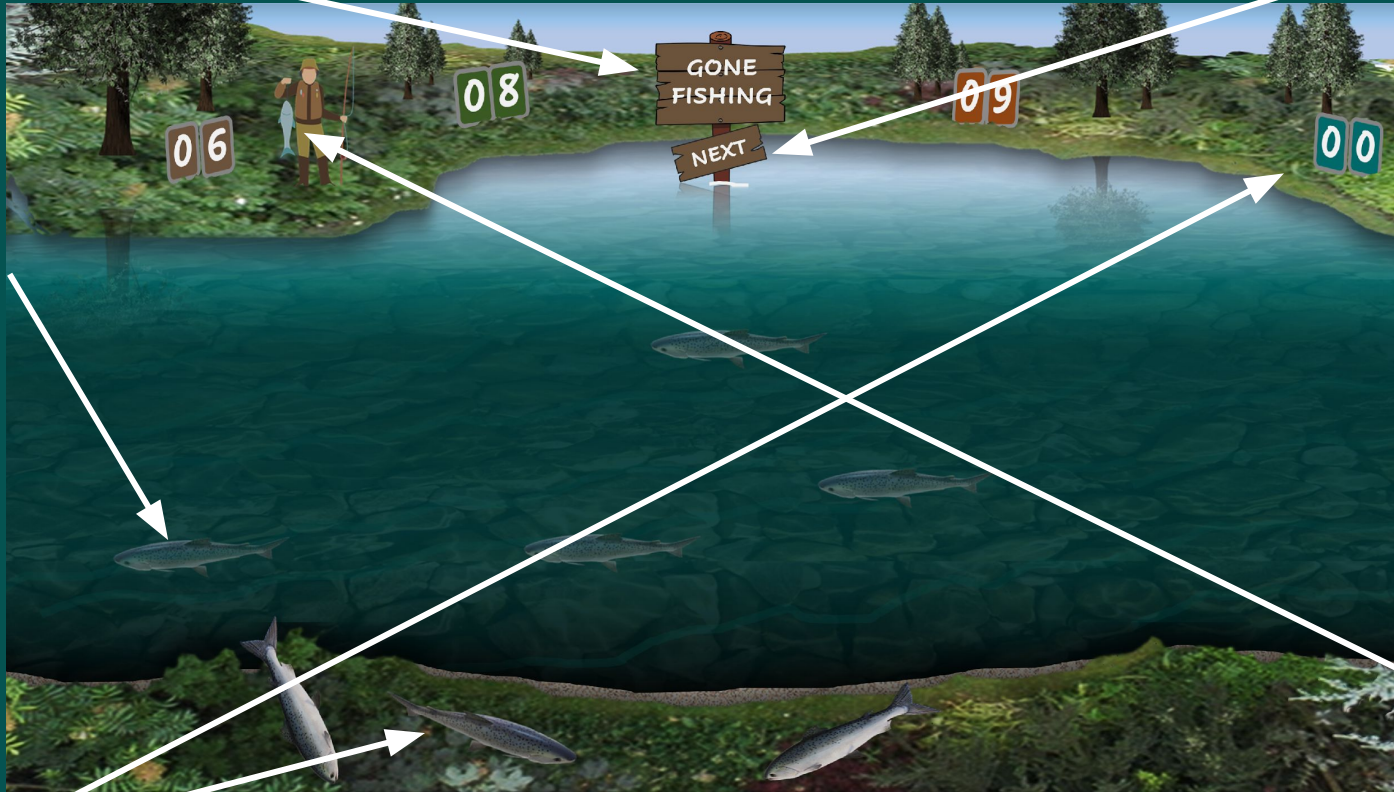

GONE FISHING!

A GAME FOR UP TO 4 PLAYERS

GONE FISHING!

HOW TO PLAY

1. TO START, CLICK ON THE 'GO FISHING' SIGN.

(IT WILL THEN SAY 'GONE FISHING')

2. CLICK ON EACH FISH IN ANY ORDER.

IF YOU CATCH IT YOU WILL LAND IT ON THE BANK.

IF NOT, IT WILL SWIM AWAY

3. WHEN YOU HAVE CLICKED ON EVERY FISH, COUNT-UP THE NUMBER OF FISH ON THE BANK AND ADD THE SCORE TO YOUR SCOREBOARD

4. CLICK ON THE 'NEXT' SIGN FOR THE NEXT PLAYER TO CLICK ON THE 'GO FISHING' SIGN AND PLAY

5. THE PLAYER WITH THE HIGHEST SCORE AT THE END OF THE AGREED TIME OR NUMBER OF ROUNDS WILL BE THE WINNER

6. CLICK ON THE FISHERMAN TO RESET THE SCOREBOARDS TO ZERO TO START A NEW GAME

PLAY

00

00

GOOE
FISHING