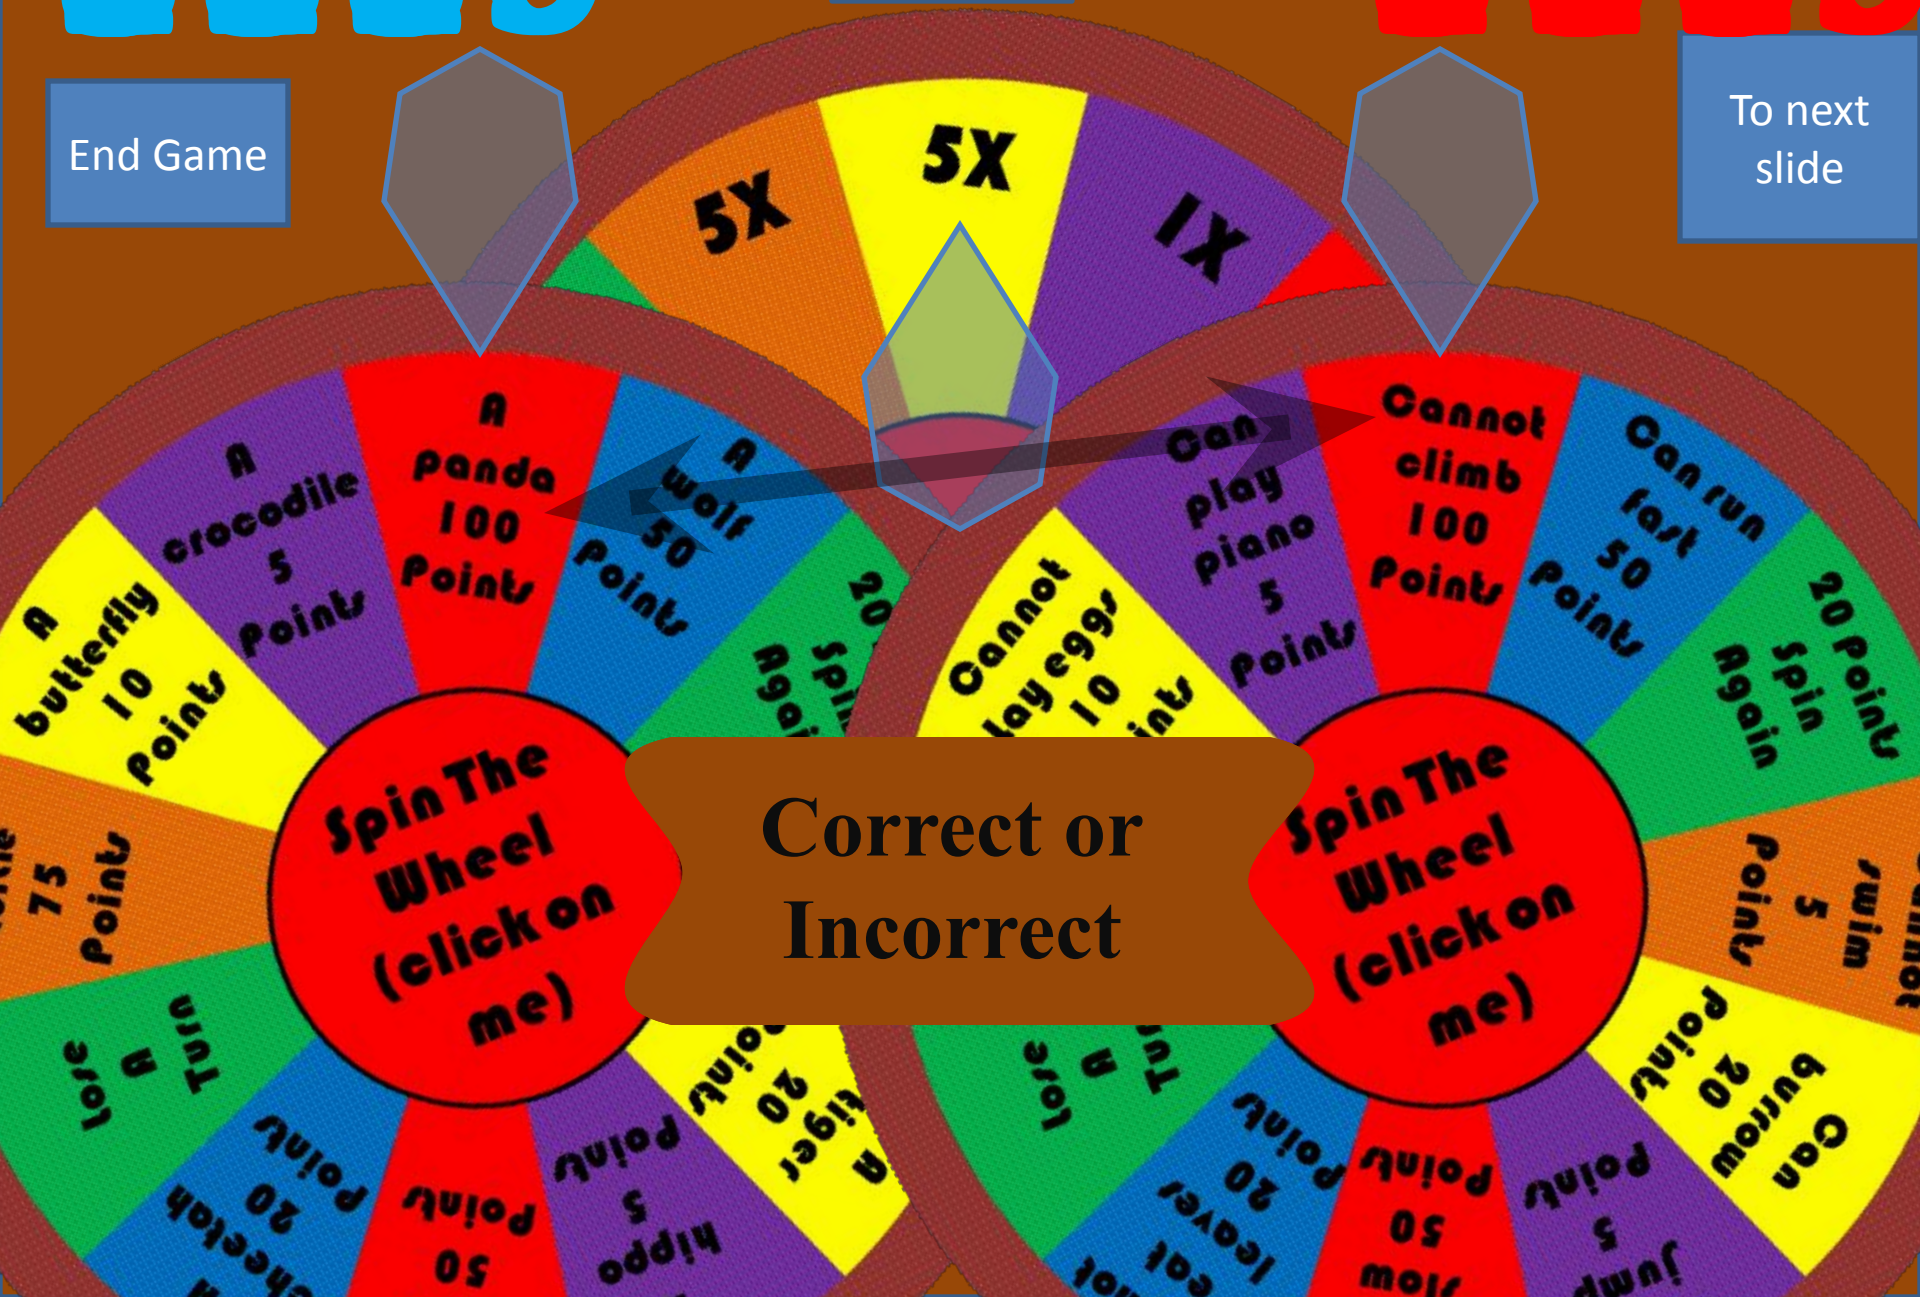

Scoreboard (click on numbers to increment (1,000 to 9,000, 100 to 900, 10 to 90 and 0 and 5))

Multiplier

Scoreboard (click on numbers to increment (1,000 to 9,000, 100 to 900, 10 to 90 and 0 and 5))

Click to start

Spin The Wheel (click on me)

Spin The Wheel (click on me)

Multiplier

End Game

To next slide

Spin The Wheel (click on me)

Correct or Incorrect

Spin The Wheel (click on me)

- A butterfly 10 Points
- A crocodile 5 Points
- A panda 100 Points
- A wolf 50 Points
- Again 20 Points
- Can play piano 5 Points
- Cannot climb 100 Points
- Can run fast 50 Points
- Spin Again 20 point
- swim 5 points
- Can burrow 20 points
- Jump 5 Points
- slow 50 points
- leaver 20 points
- eat 20 points
- love 20 points
- hippo 5 points
- tiger 20 points
- love 20 points
- Turn 20 points
- love 20 points
- Turn 20 points
- love 75 points

5X 5X 1X

Multiplier

End Game

To first slide

Correct or Incorrect

Spin The Wheel (click on me)

Spin The Wheel (click on me)

- A butterfly 10 Points
- A crocodile 5 Points
- A panda 100 Points
- A wolf 50 Points
- Agave 20 Points
- Can lay eggs 10 Points
- Cannot play piano 5 Points
- Can climb 100 Points
- Cannot run fast 50 Points
- Spin Again 20 Points
- swim 5 Points
- Can burrow 20 Points
- Jump 5 Points
- Slow 50 Points
- leaves 20 Points
- meat 20 Points
- hippo 5 Points
- tiger 20 Points
- cheekah 20 Points
- Turn 10 Points
- love 20 Points
- 75 Points