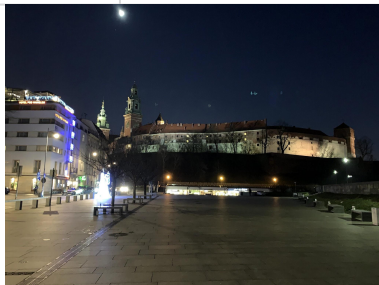

ЗАКОПАНИЕ 2020

День 1

День 2

День 3 Закопанские термы

ДЕНЬ 4

ДЕНЬ 5

День 6 Краков

A winter scene in a Japanese village, likely Gassho, featuring traditional wooden houses with steeply pitched, snow-laden roofs. The houses are illuminated from within, casting a warm glow. In the foreground, a small pond reflects the lights and the snowy landscape. The background shows snow-covered trees and mountains under a cloudy sky.

*ПРИТЛШАЕМ ВСТРЕТИТЬ НОВЫЙ 2021 ГОД
В ЗАКОПАНЕ*