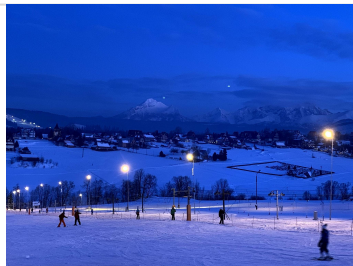

ЗАКОПАНИЕ 2020

День 1

День 2

День 3 Закопанские термы

ДЕНЬ 4

ДЕНЬ 5

День 6 Краков

A winter scene in a Japanese village, likely Gassho, featuring traditional wooden houses with steeply pitched, snow-laden roofs. The houses are illuminated from within, casting a warm glow. In the foreground, a small pond reflects the lights and the snowy landscape. The background shows snow-covered trees and mountains under a cloudy sky.

*ПРИТЛШАЕМ ВСТРЕТИТЬ НОВЫЙ 2021 ГОД
В ЗАКОПАНЕ*