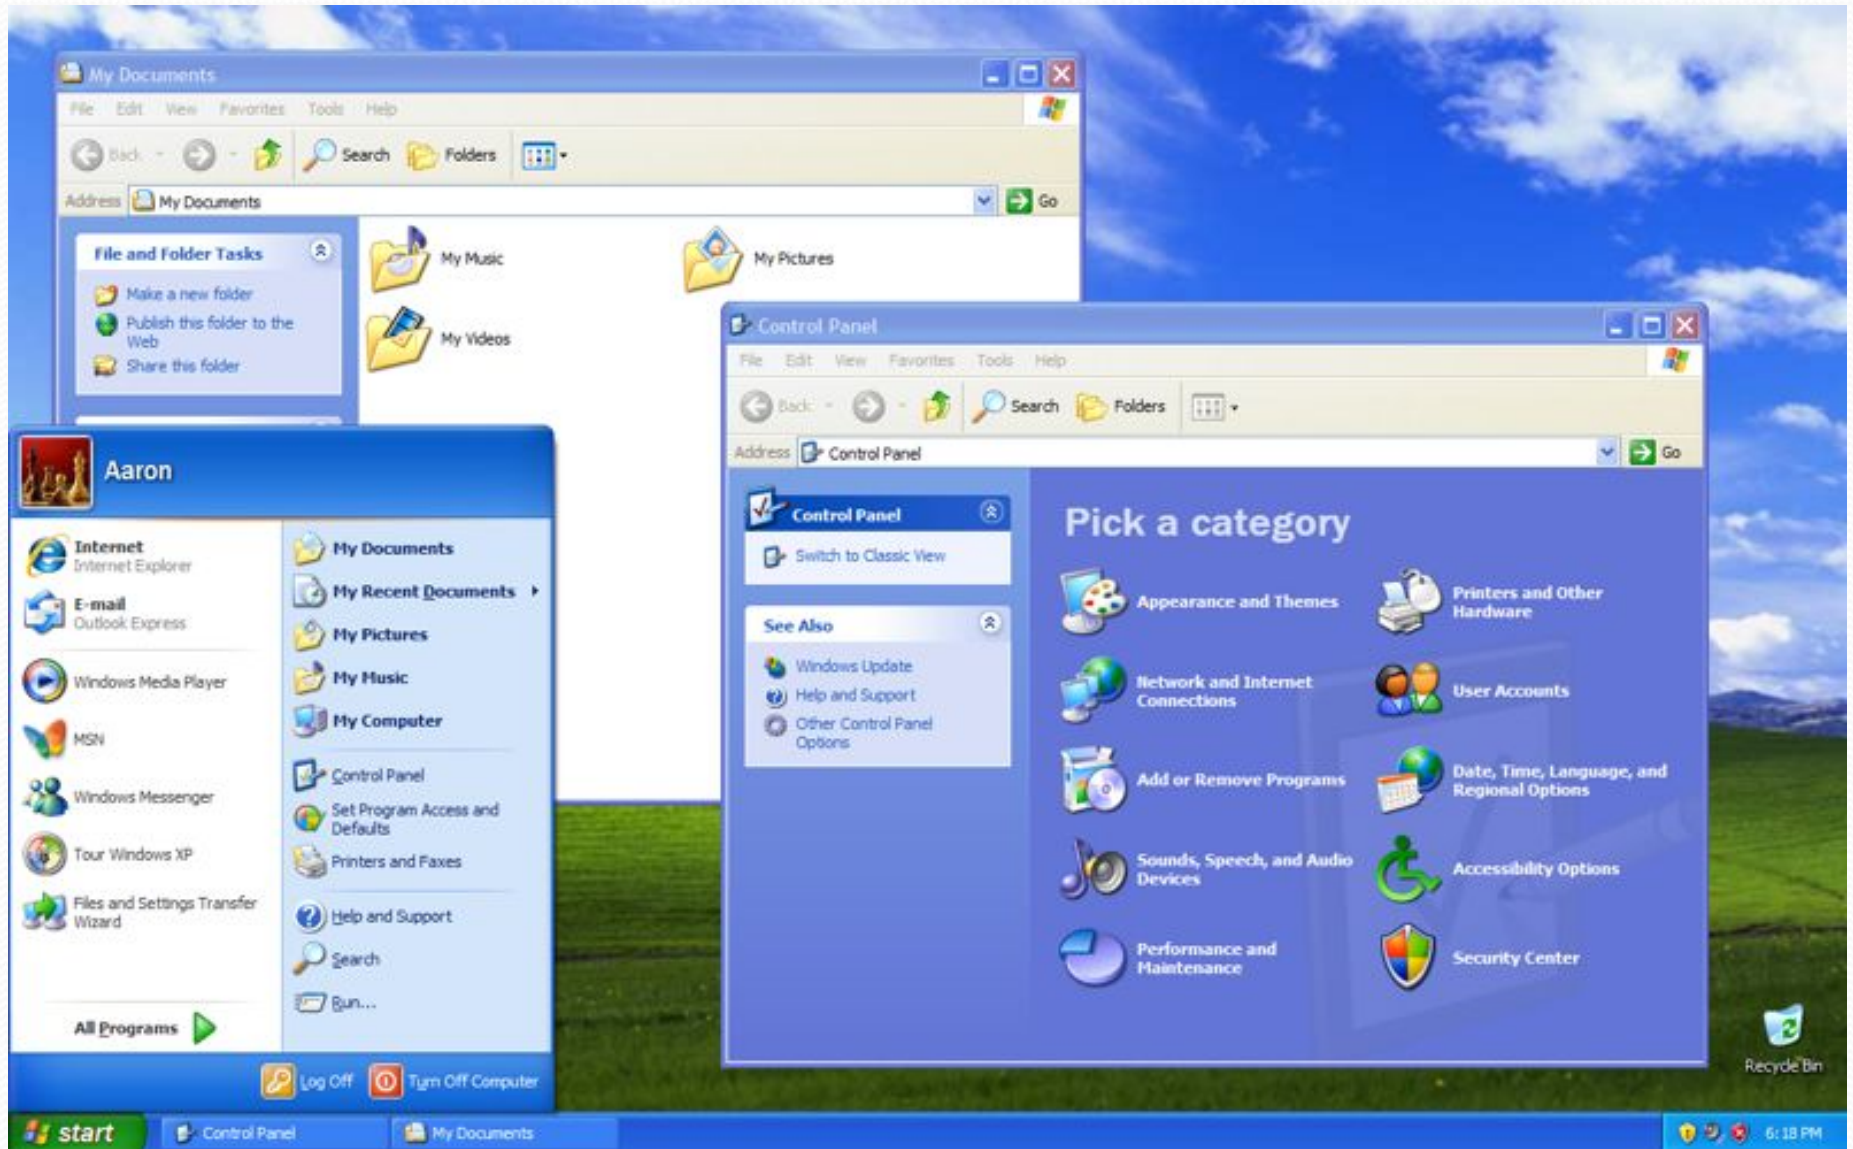

- **Мультитач** – функция устройств с сенсорным вводом, которая осуществляет одновременное определение сразу нескольких координат точек касания.
- **Операционная система (ОС)** – комплекс управляющих и обрабатывающих программ, которые выступают как интерфейс программно связывающей все устройства твоего компьютера. ОС предоставляет графическую оболочку для комфортной работы с ним.

Windows 3.11

Windows 95

Windows 98

Windows ME

Windows 2000

Windows XP

Windows Vista

Windows 7

Windows 8.1

Start

Francine Park 

The Start screen features a grid of live tiles. The top row includes a Mail tile for Jean Stone with a notification count of 8, a calendar tile for Monday, 24, a Photos tile with a waterfall image, a tile for Polar bears, and a Skype tile. The second row contains a Photos gallery tile, a stock market tile for BLUE YONDER (6/24/2013) at 80.81, the Internet Explorer browser, a Help + Tips tile, a Food & Drink tile, and an Alarms tile. The third row shows SkyDrive, Maps, a weather tile for San Francisco (68° Sunny), a Sports tile, a Travel tile, and a tile with a calculator and a folder icon. The bottom row includes a Desktop tile with a cherry blossom image, a Weather tile showing a forecast for Today (65°/52° Mostly sunny) and Tomorrow (68°/53° Partly sunny), a Store tile, a Reading List tile, a Health & Fitness tile, and an Excel 2013 tile. A large purple fish graphic is visible in the background on the right side.

Windows 10

Ubuntu

A screenshot of the Ubuntu desktop environment. The background is a dark red gradient. At the top, the word "ubuntu" is written in a large, black, lowercase font. Below it, the Dash application menu is open, displaying a search bar with the text "Search Applications" and a list of application icons and names. The icons are arranged in a grid. At the bottom, there is a dock with several application icons, including Home, Dash, Files, and others. A "Legal notice" link is visible in the bottom right corner of the Dash window.