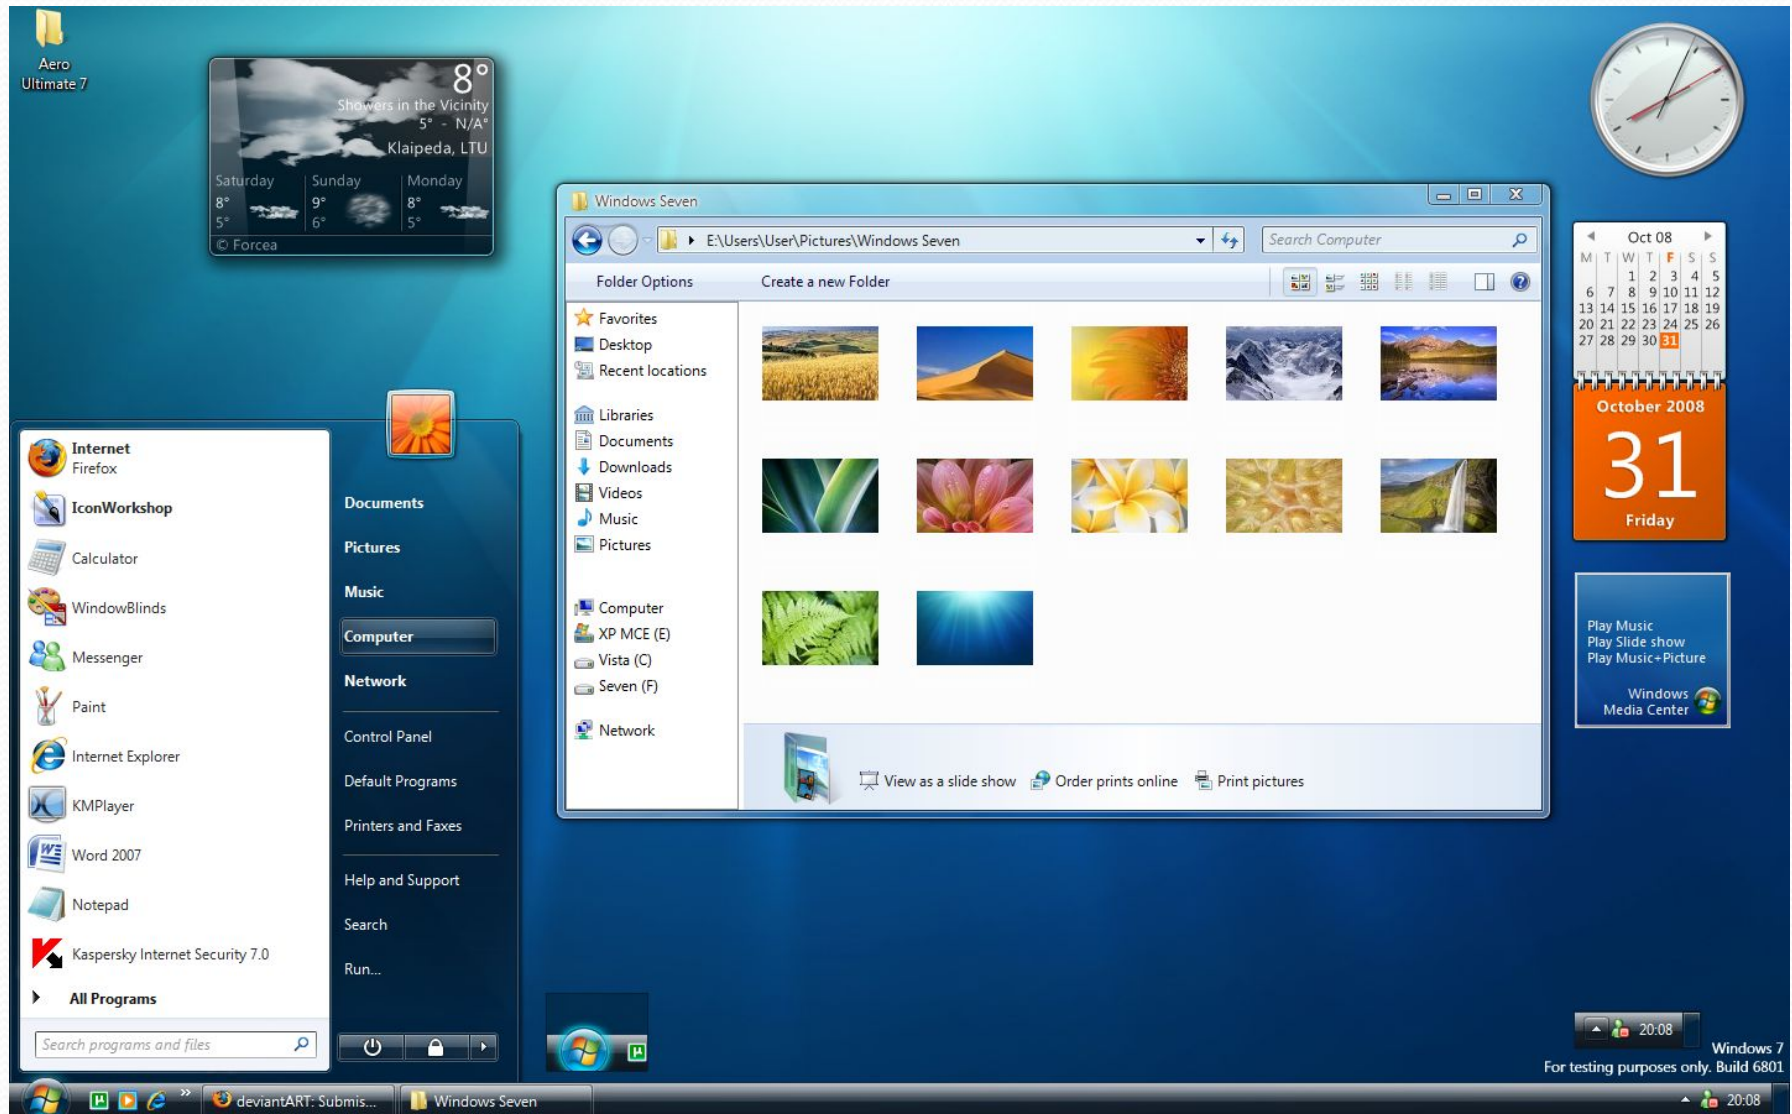

Windows 8.1

Start

Francine Park 

The Start screen features a grid of live tiles. The top row includes a Mail tile for Jean Stone with a notification count of 8, a calendar tile for Monday, 24, a Photos tile with a waterfall image, a Music tile, a Game Center tile, and a Camera tile. The second row contains a Photos tile with a collage of people, a Finance tile for BLUE YONDER - 6/24/2013 showing a price of 80.81 and a +0.10% change, an Internet Explorer tile, and a Help + Tips tile. The third row has SkyDrive, Maps, a Weather tile for San Francisco Sunny at 68° with a forecast for Today (65°/52° Mostly sunny) and Tomorrow (68°/53° Partly sunny), a Sports tile, a Travel tile, and a Reading List tile. The bottom row includes a Desktop tile with a cherry blossom image, a Store tile, a Health & Fitness tile, and an Excel 2013 tile. On the right side, there are vertical tiles for Skype, Alarms, and a group of tiles for Food & Drink, Travel, and Health & Fitness.

Windows 10

Ubuntu

ubuntu

A screenshot of the Ubuntu desktop environment. The Dash application menu is open, displaying a search bar at the top with the text "Search Applications". Below the search bar, a grid of application icons is shown, each with its name underneath. The icons include Dexter, Dictionary, Diodon, Disks, Disk Usage Analyzer, Displays, DockbarX Preference, DockX, Documents, Document Viewer, DOSBox Emulator, DOS emulator, Drawers, Dropbox, Eclipse, Eidete, emesene, Empathy Internet Messaging, Epiphany Web Browser, Euro Truck Simulator 2, Everpad, Exaile Music Player, facebook, Facebook Messenger for Linux, FF Multi Converter, File Manager, and File Manager PCManFM. The desktop background is a dark red color. On the right side of the desktop, there is a vertical scrollbar. At the bottom of the desktop, there is a dock with several icons: Home, Dash, Files, Messages, Music, Photos, and Videos. A "Legal notice" link is visible in the bottom right corner of the Dash window.