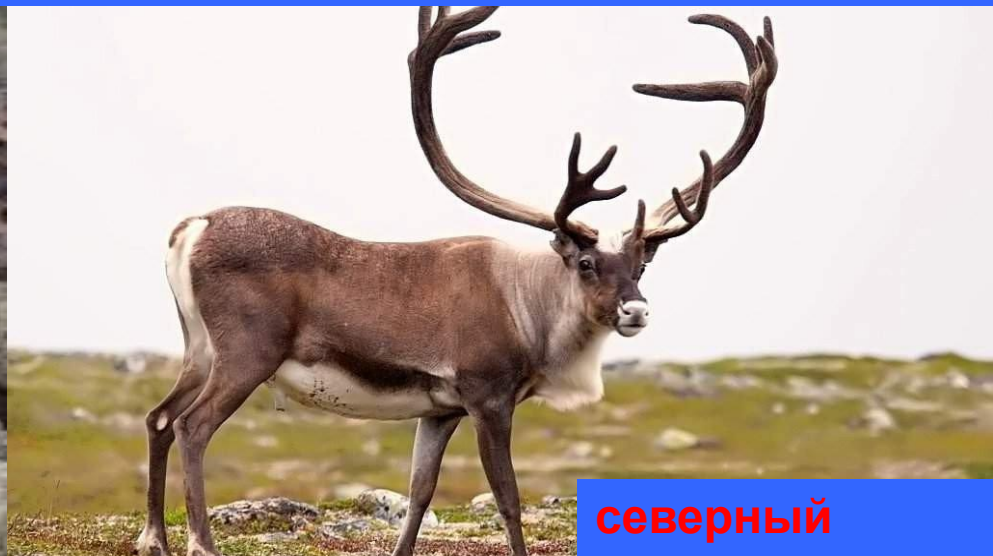

тундр

а

тундра

ягель

северный

полярная

песец

A scenic view of a dense forest, likely a taiga, with a river winding through the valley. The trees are a mix of evergreens and deciduous trees, showing vibrant green foliage. The background is hazy, suggesting a misty or foggy atmosphere. A blue rectangular box is overlaid on the upper part of the image, containing the word 'тайг' in red Cyrillic letters.