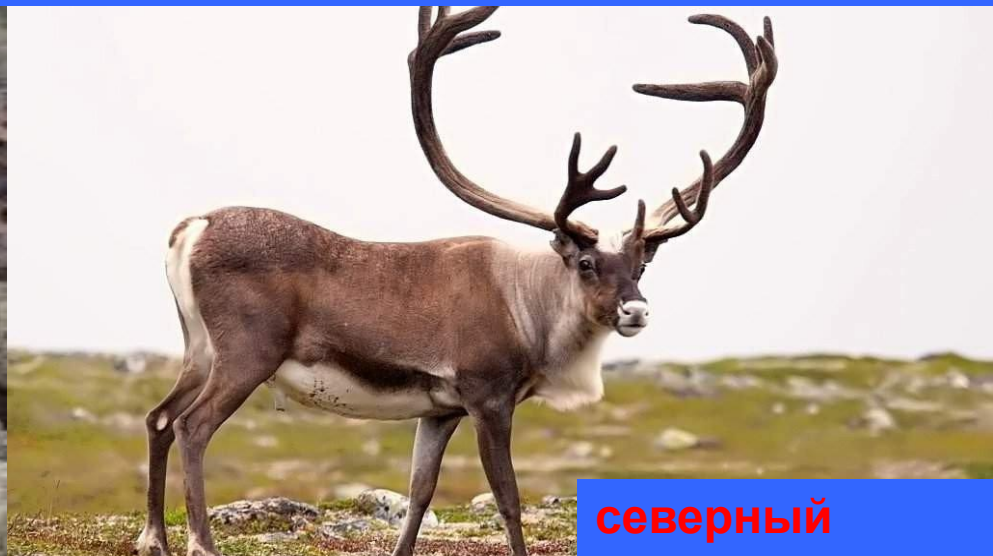

тундр

а

тундра

ягель

северный

полярная

песец

A scenic view of a dense forest, likely a taiga, with a river winding through the valley. The trees are a mix of evergreens and deciduous trees, showing vibrant green foliage. The background is hazy, suggesting a misty or overcast day. A blue rectangular box is overlaid on the upper part of the image, containing the word 'тайг' in red Cyrillic letters.