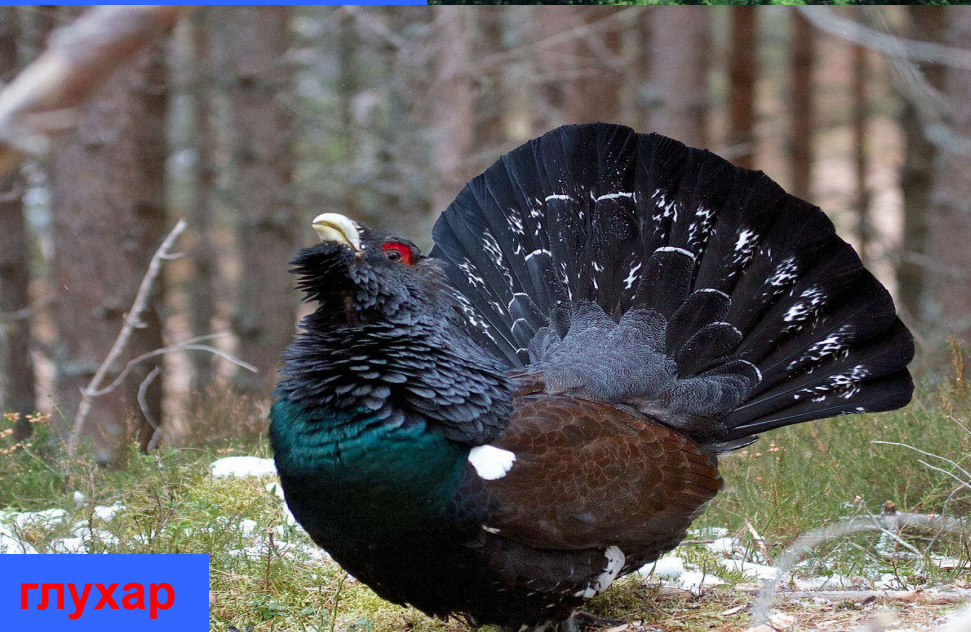

хвойные

глухар