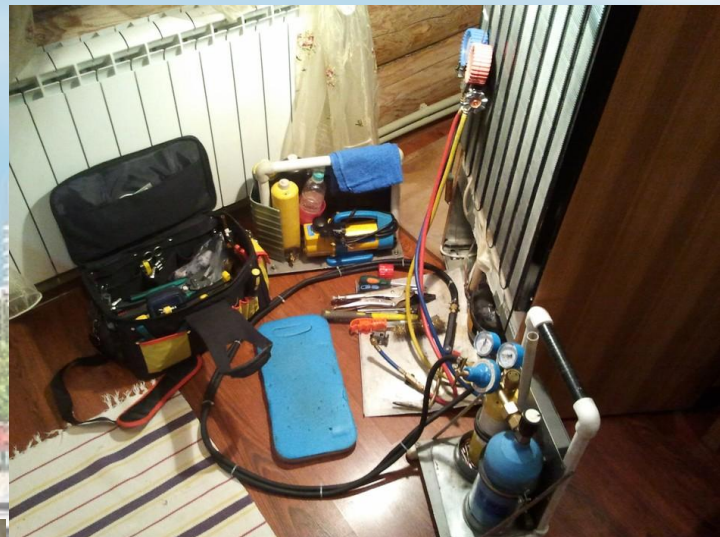

Наши работы

Профилактический
ремонт
холодильных камер

Заправка
хладагентом
всего
Холодильного
оборудования