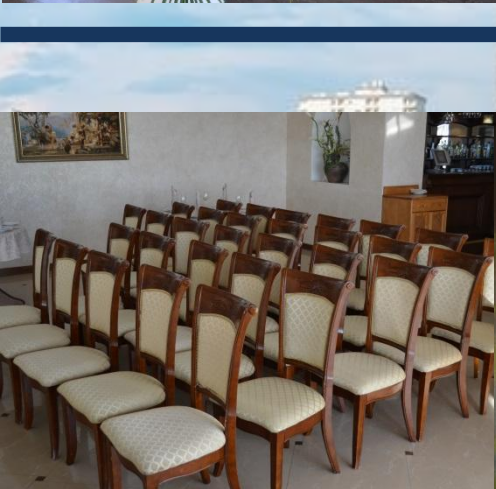

Наши работы

Ресторан
«Лайтхаус»

Озеленение зала и входной
группы