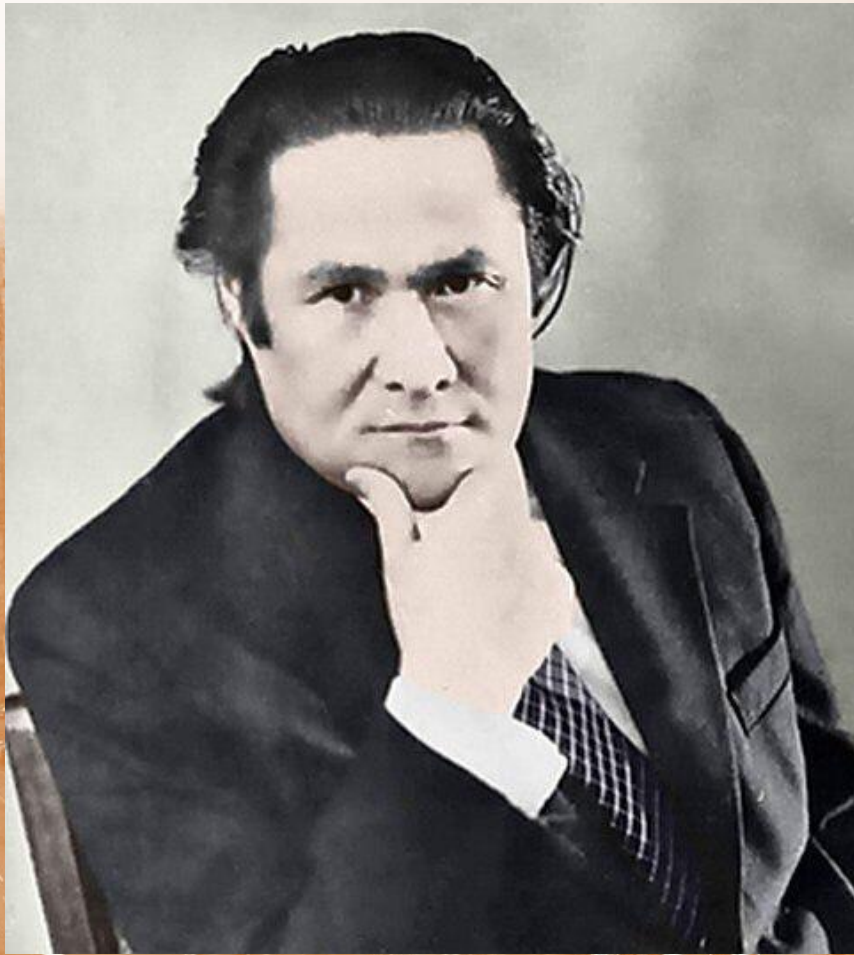

An aerial photograph of a modern city skyline at dusk. The central focus is a cluster of tall, glass-clad skyscrapers with distinctive blue-tinted, pointed tops. The buildings are illuminated from within, and their glass facades reflect the warm light of the setting sun. In the foreground, a large, multi-level parking lot is filled with numerous cars. A wide, multi-lane road with a landscaped median runs along the bottom left. The background shows a dense urban landscape with various residential and commercial buildings under a hazy, golden sky.

**Кім біледі?**

**Макатаева-  
Сейфуллина**

**Әл-Фараби - Ленинад**

Шаляпина-  
Древде

оголя-Байтурсынов

Шевченко-  
Мушкетер

Северное

КОПИЛО

**Қалқаман**

**Жетісу**

Казахфильм

An aerial photograph of a modern city skyline at sunset. The sky is a mix of orange, yellow, and blue. In the foreground, a multi-lane highway with traffic flows from the bottom left towards the center. To the right of the highway is a large, landscaped area with green grass, orange flowers, and several circular patterns. Behind this area is a large parking lot filled with cars. In the background, several tall, modern buildings with glass facades and blue-tinted roofs stand out against the sky. The text "Той құтты болсын" is overlaid in large, bold, red letters across the center of the image.