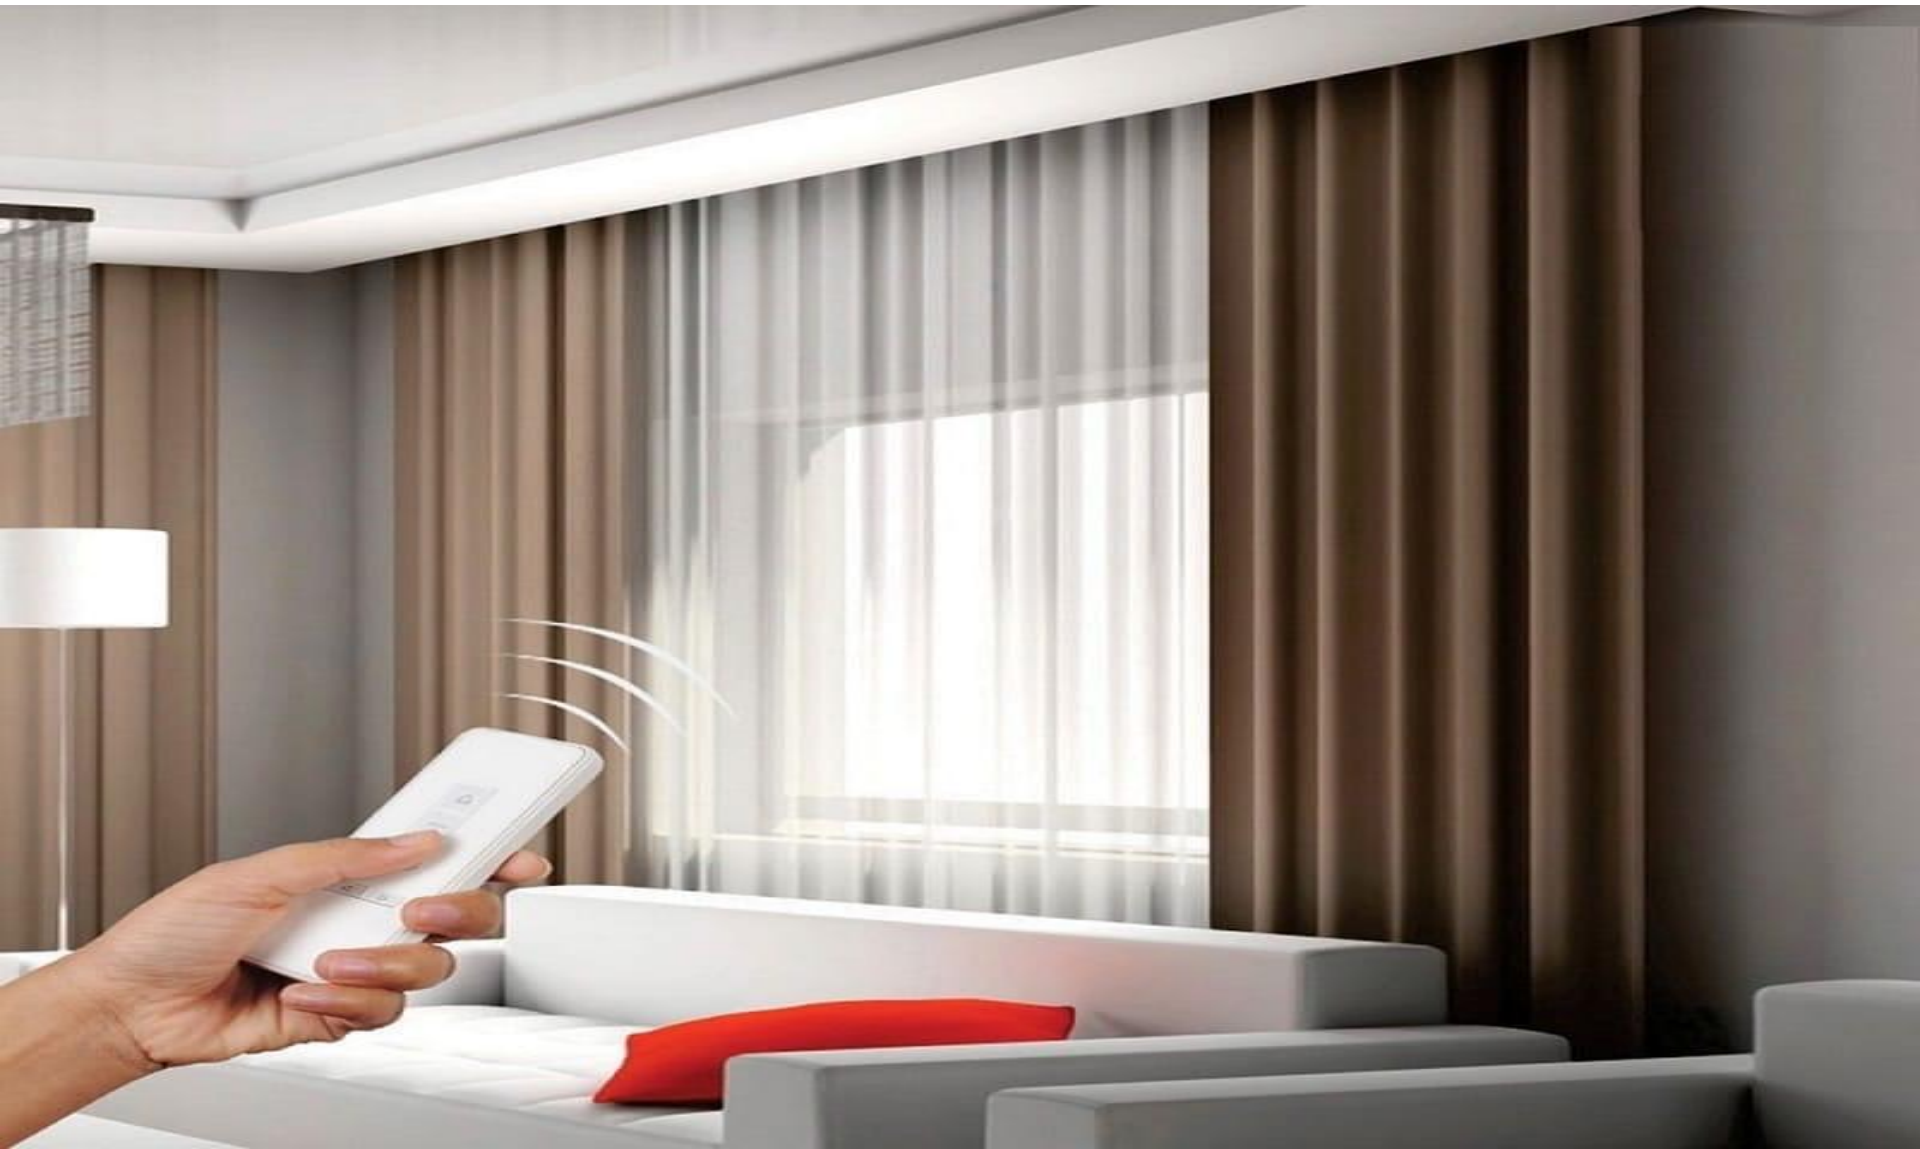

Fire alarm system

Smart Light Bulb

Set schedules

Remote access

Cool to warm white

Effects

16 million colors

Scene modes

Voice control

Group control

Smart socket

Smart Mirror

Water sensor

Smart Curtains

Conclusion

A smart home is very useful in everyday life. It simplifies life in everyday matters