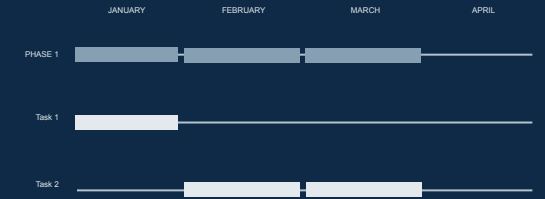

Pana

Amico

Bro

Rafiki

Cuate

Use our editable graphic resources...

You can easily **resize** these resources without losing quality. To **change the color**, just ungroup the resource and click on the object you want to change. Then, click on the paint bucket and select the color you want.

Group the resource again when you're done. You can also look for more **infographics** on [Slidesgo](#).

...and our sets of editable icons

You can resize these icons without losing quality.

You can change the stroke and fill color; just select the icon and click on the paint bucket/pen.