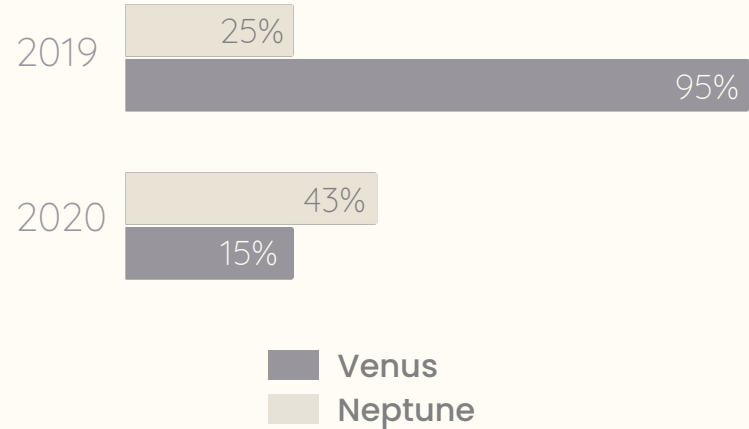

SATURN

It's composed mostly of hydrogen and helium

VENUS

Venus has a beautiful name, but it's terribly hot

1,807,009

Big numbers catch your audience's attention

RESULTS ANALYSIS

JUPITER

Week 1: 1,156
Week 2: 3,468
Week 3: 5,698
Week 4: 9,985

MERCURY

Week 1: 3,874
Week 2: 2,985
Week 3: 9,741
Week 4: 5,985

60%

Venus has a beautiful name, but also a poisonous atmosphere

STATISTICS

To modify this graph, click on it, follow the link, change the data and paste the resulting graph here

RESULTS ANALYSIS

SATURN

Jupiter is a gas giant and the biggest planet in the Solar System

JUPITER

Venus has a beautiful name, but also very high temperatures

THIS IS A MAP

■ VENUS

Venus is the second planet from the Sun

■ MERCURY

Mercury is the smallest planet

562,458

Venus has a beautiful name

586,964

Jupiter is the biggest planet

452,856

Saturn is the ringed one