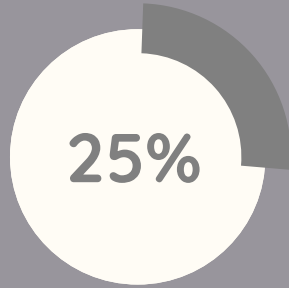

RESULTS ANALYSIS

SATURN

Jupiter is a gas giant and the biggest planet in the Solar System