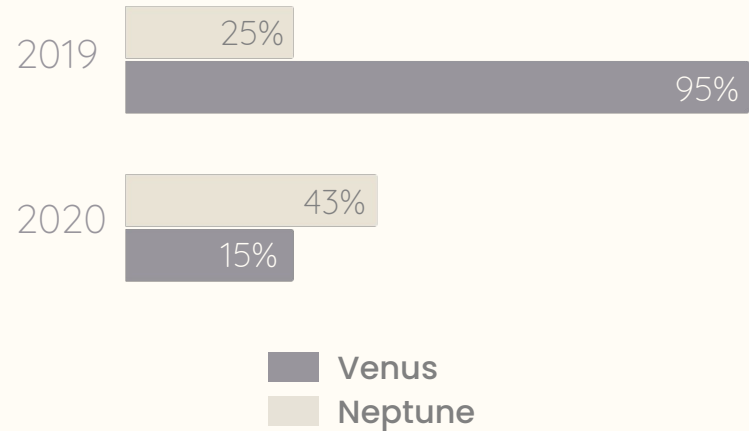

SATURN

It's composed mostly of hydrogen and helium

VENUS

Venus has a beautiful name, but it's terribly hot

1,807,009

Big numbers catch your audience's attention

RESULTS ANALYSIS

JUPITER

Week 1: 1,156
Week 2: 3,468
Week 3: 5,698
Week 4: 9,985

MERCURY

Week 1: 3,874
Week 2: 2,985
Week 3: 9,741
Week 4: 5,985

60%

Venus has a beautiful name, but also a poisonous atmosphere

STATISTICS

To modify this graph, click on it, follow the link, change the data and paste the resulting graph here

RESULTS ANALYSIS

SATURN

Jupiter is a gas giant and the biggest planet in the Solar System

JUPITER

Venus has a beautiful name, but also very high temperatures

THIS IS A MAP

■ VENUS

Venus is the second planet from the Sun

■ MERCURY

Mercury is the smallest planet

562,458

Venus has a beautiful name

586,964

Jupiter is the biggest planet

452,856

Saturn is the ringed one