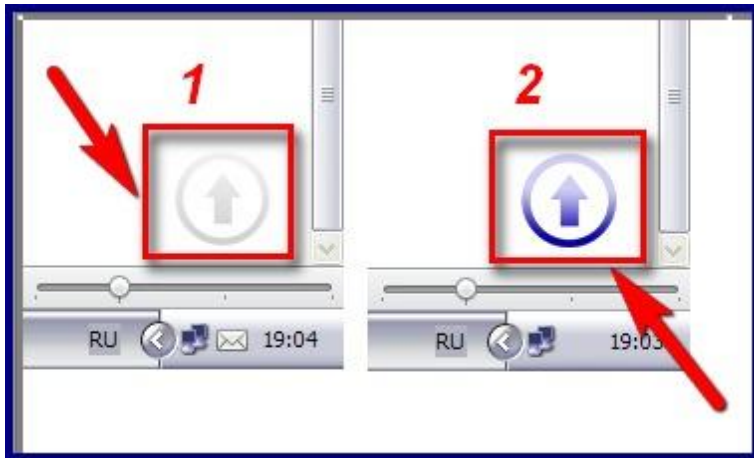

Создаем систему быстрой навигации