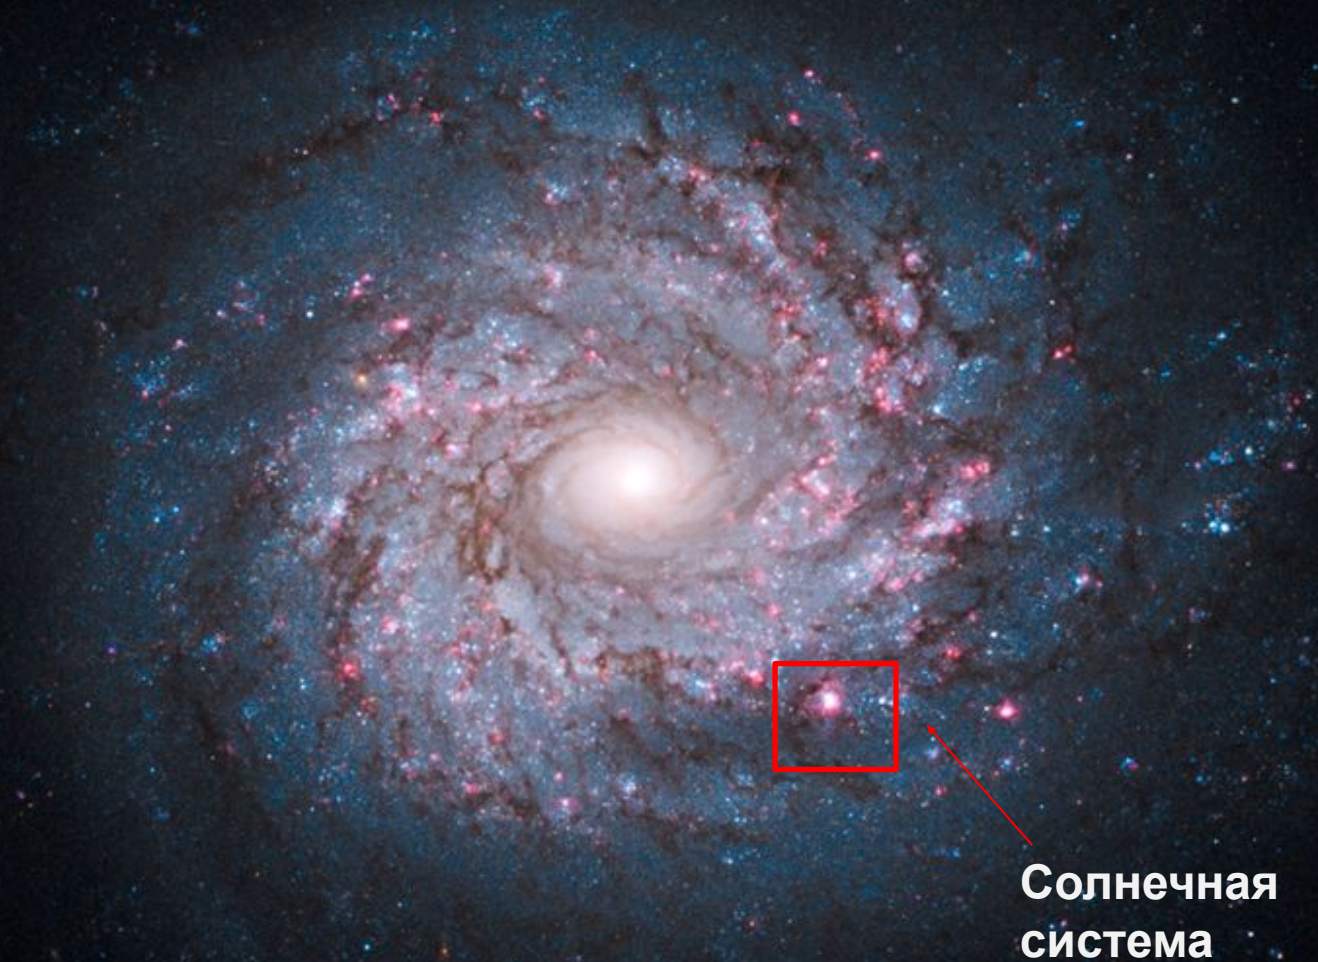

The background of the slide is a composite of two astronomical images. The upper portion shows a large, bright, yellowish-white galaxy with prominent spiral arms, set against a dark field of stars. The lower portion shows a colorful nebula with vibrant orange, yellow, and red hues, interspersed with blue and purple regions, and a bright, glowing core. The overall scene is a rich, multi-colored cosmic landscape.

СТРОЕНИЕ СОЛНЕЧНОЙ СИСТЕМЫ

Галактика Млечный путь

Солнечная
система

Строение Солнечной системы

Луна – естественный спутник Земли

Любите Ваш ДОМ!