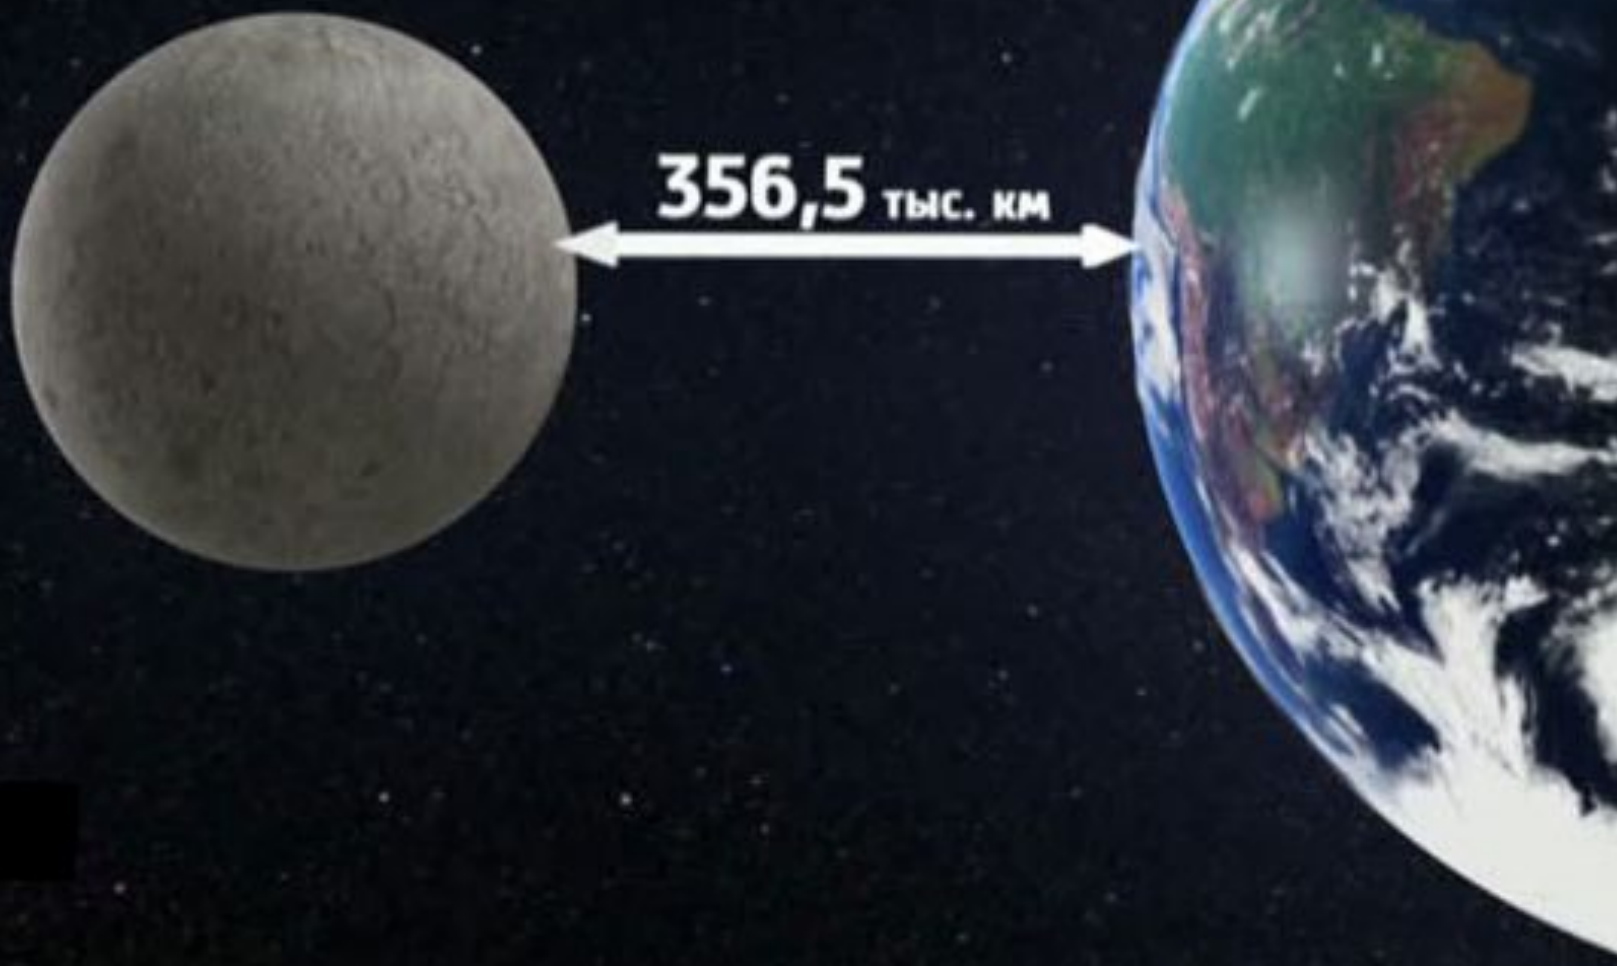

The background of the slide is a composite of two astronomical images. The upper portion shows a large, bright, yellowish-white galaxy with prominent spiral arms, set against a dark field of stars. The lower portion shows a colorful nebula with vibrant orange, yellow, and red hues, interspersed with blue and purple regions, and a bright, glowing core. The overall scene is a rich, multi-colored cosmic landscape.

СТРОЕНИЕ СОЛНЕЧНОЙ СИСТЕМЫ

Галактика Млечный путь

Солнечная
система

Строение Солнечной системы

Луна – естественный спутник Земли

Любите Ваш ДОМ!