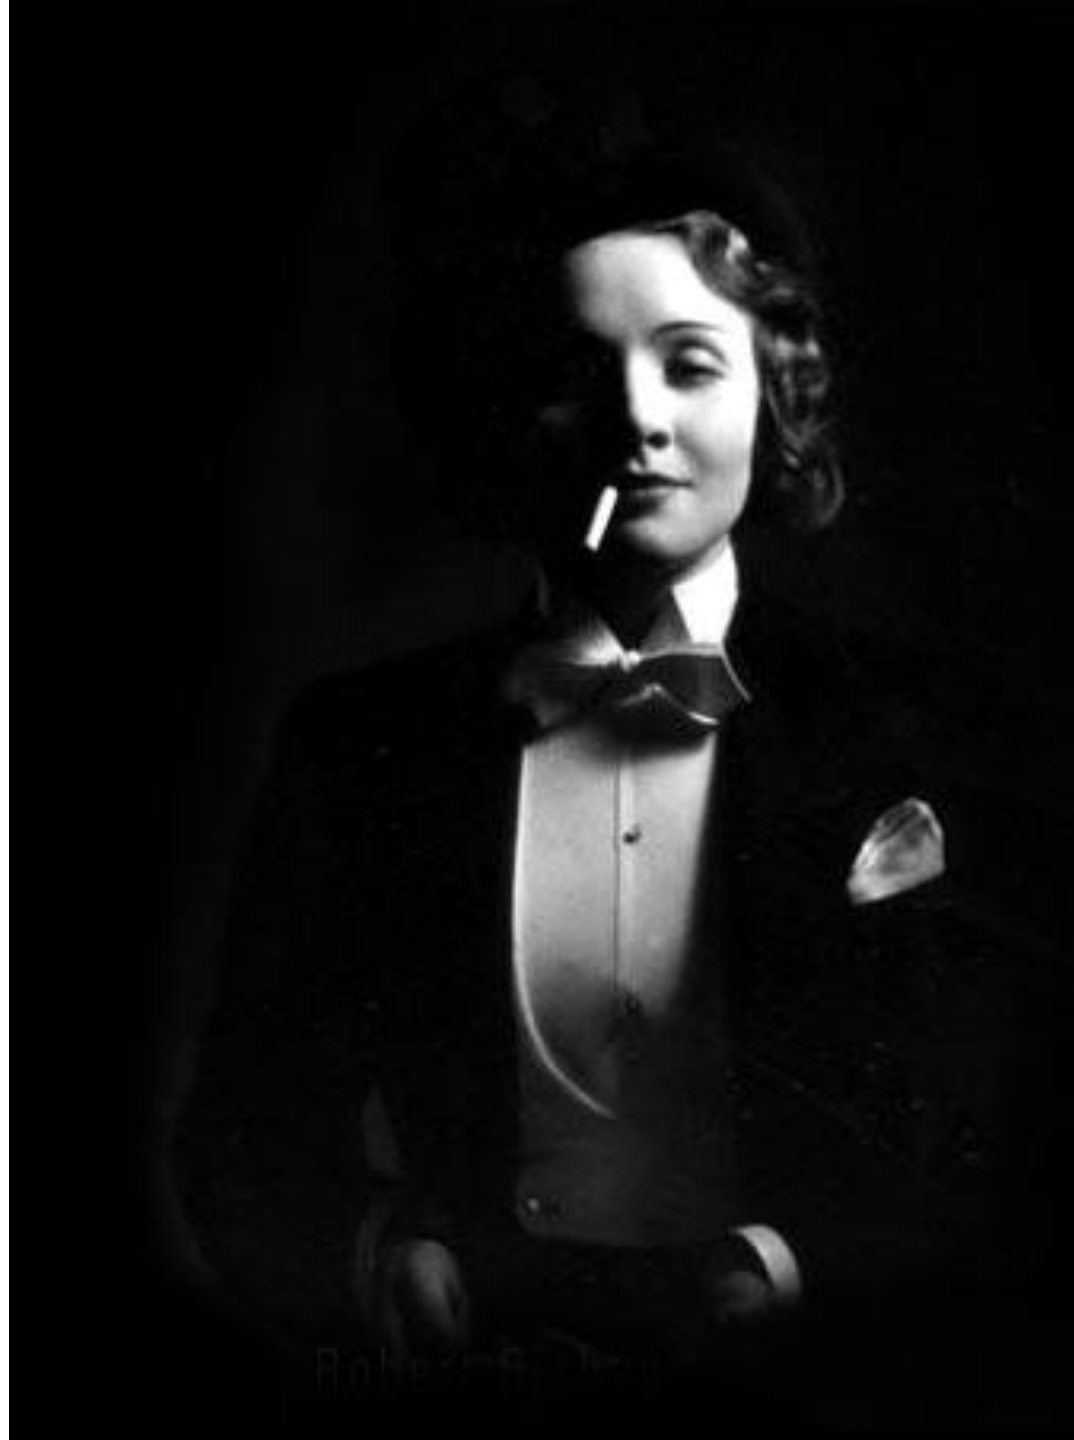

Сакратова Марина
Михайловна,

учитель немецкого языка
МОБУ СОШ № 3 г. Нефтекамска
Республики Башкортостан

Marlene Dietrich

Ross

Marlene Dietrich

74401

Alexandra Kenneth

A black and white photograph of a woman, likely a performer, captured in a dramatic pose. She is wearing a light-colored, wide-brimmed hat and a matching coat. Her head is tilted back, and her eyes are closed, conveying a sense of intense emotion or performance. Her hands are clasped together near her face. The lighting is high-contrast, highlighting her features and clothing against a dark background. The overall mood is one of theatricality and emotional depth.