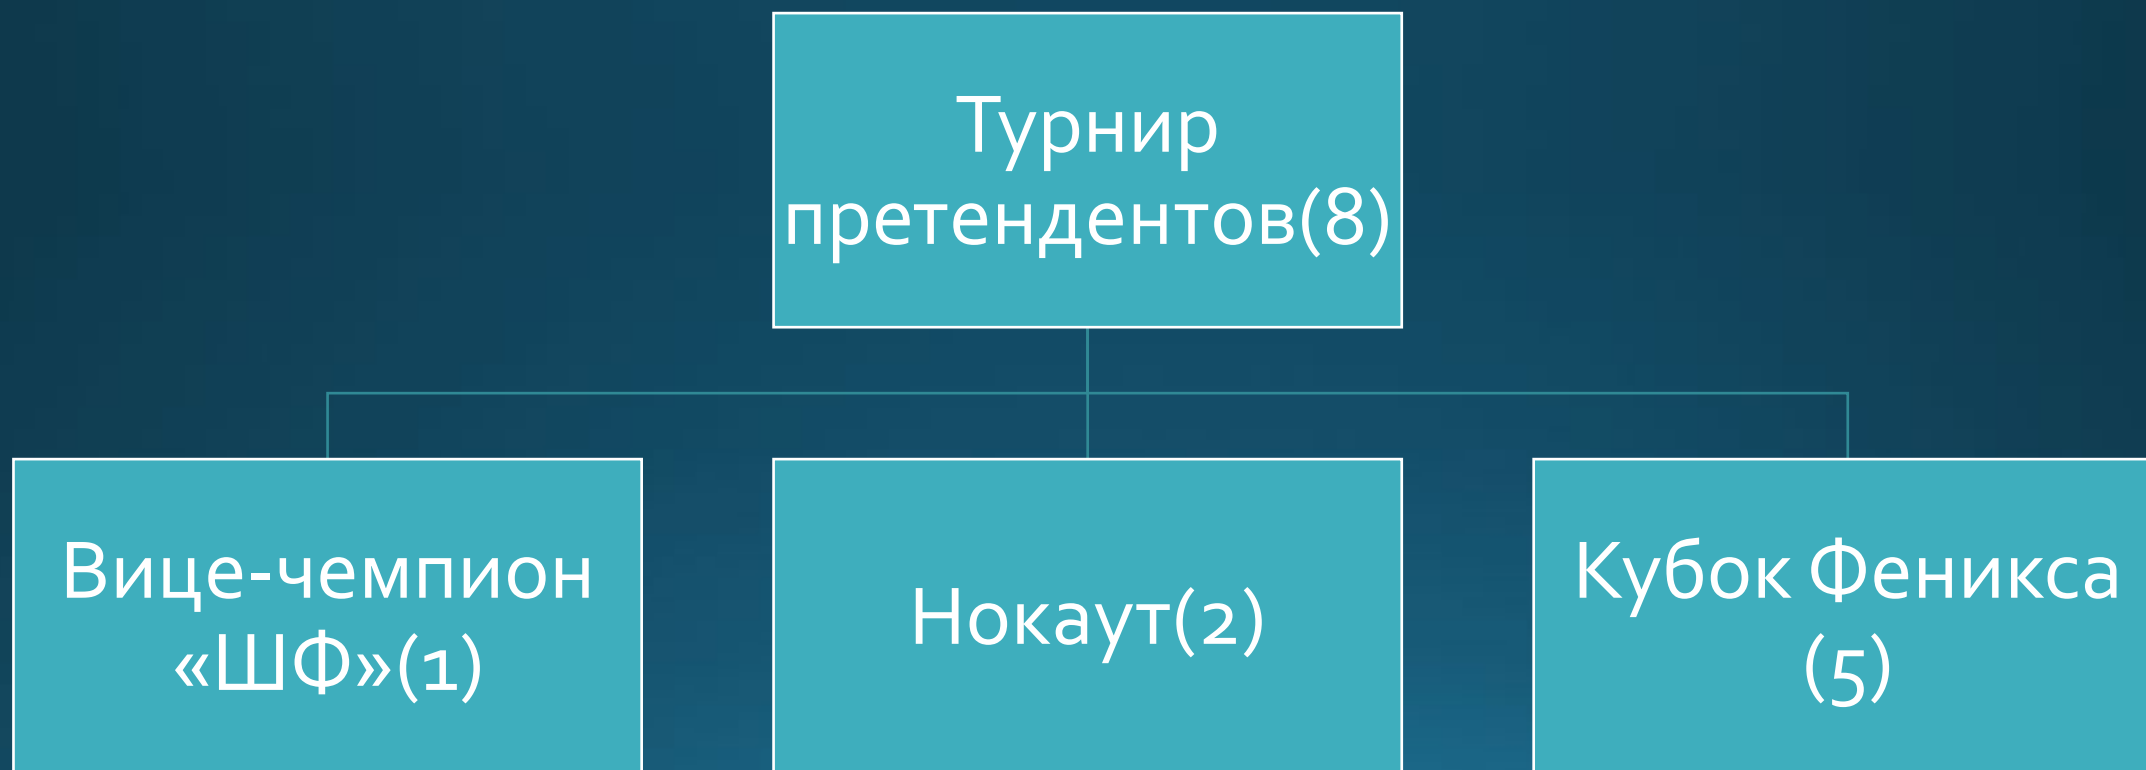

Отборочный цикл