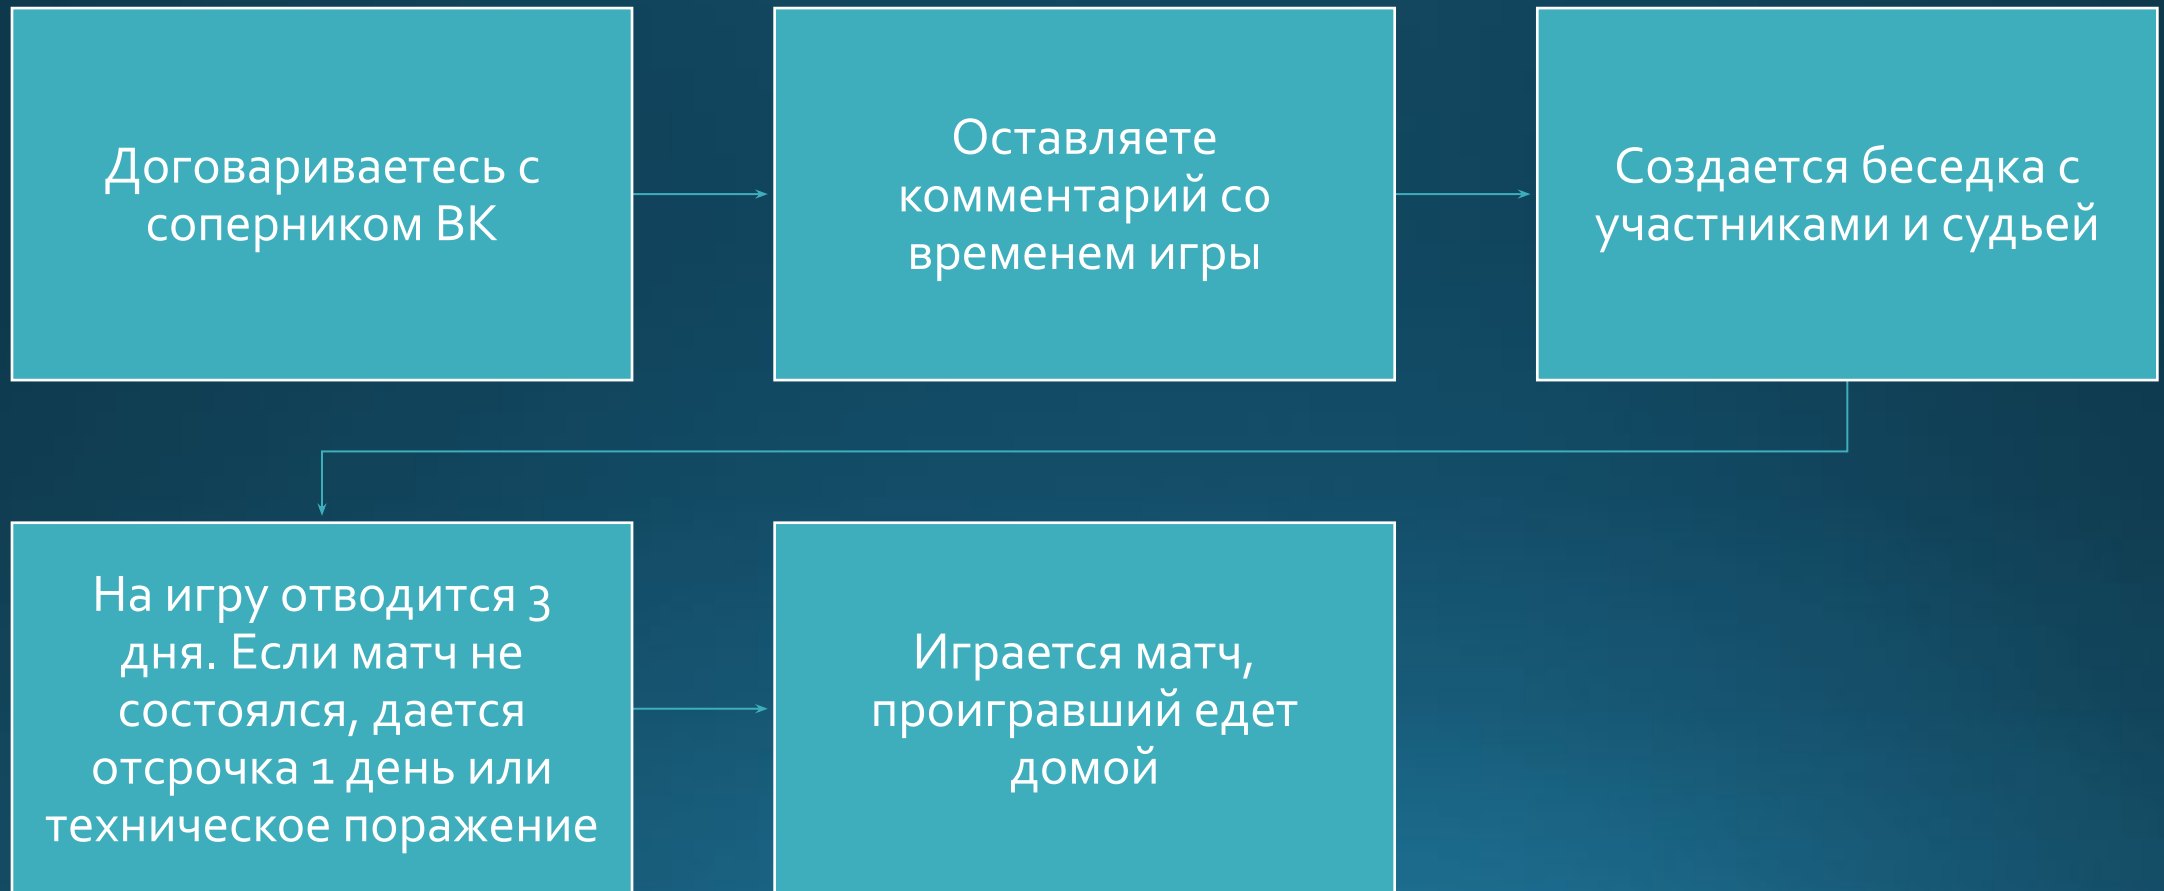

Порядок проведения матчей