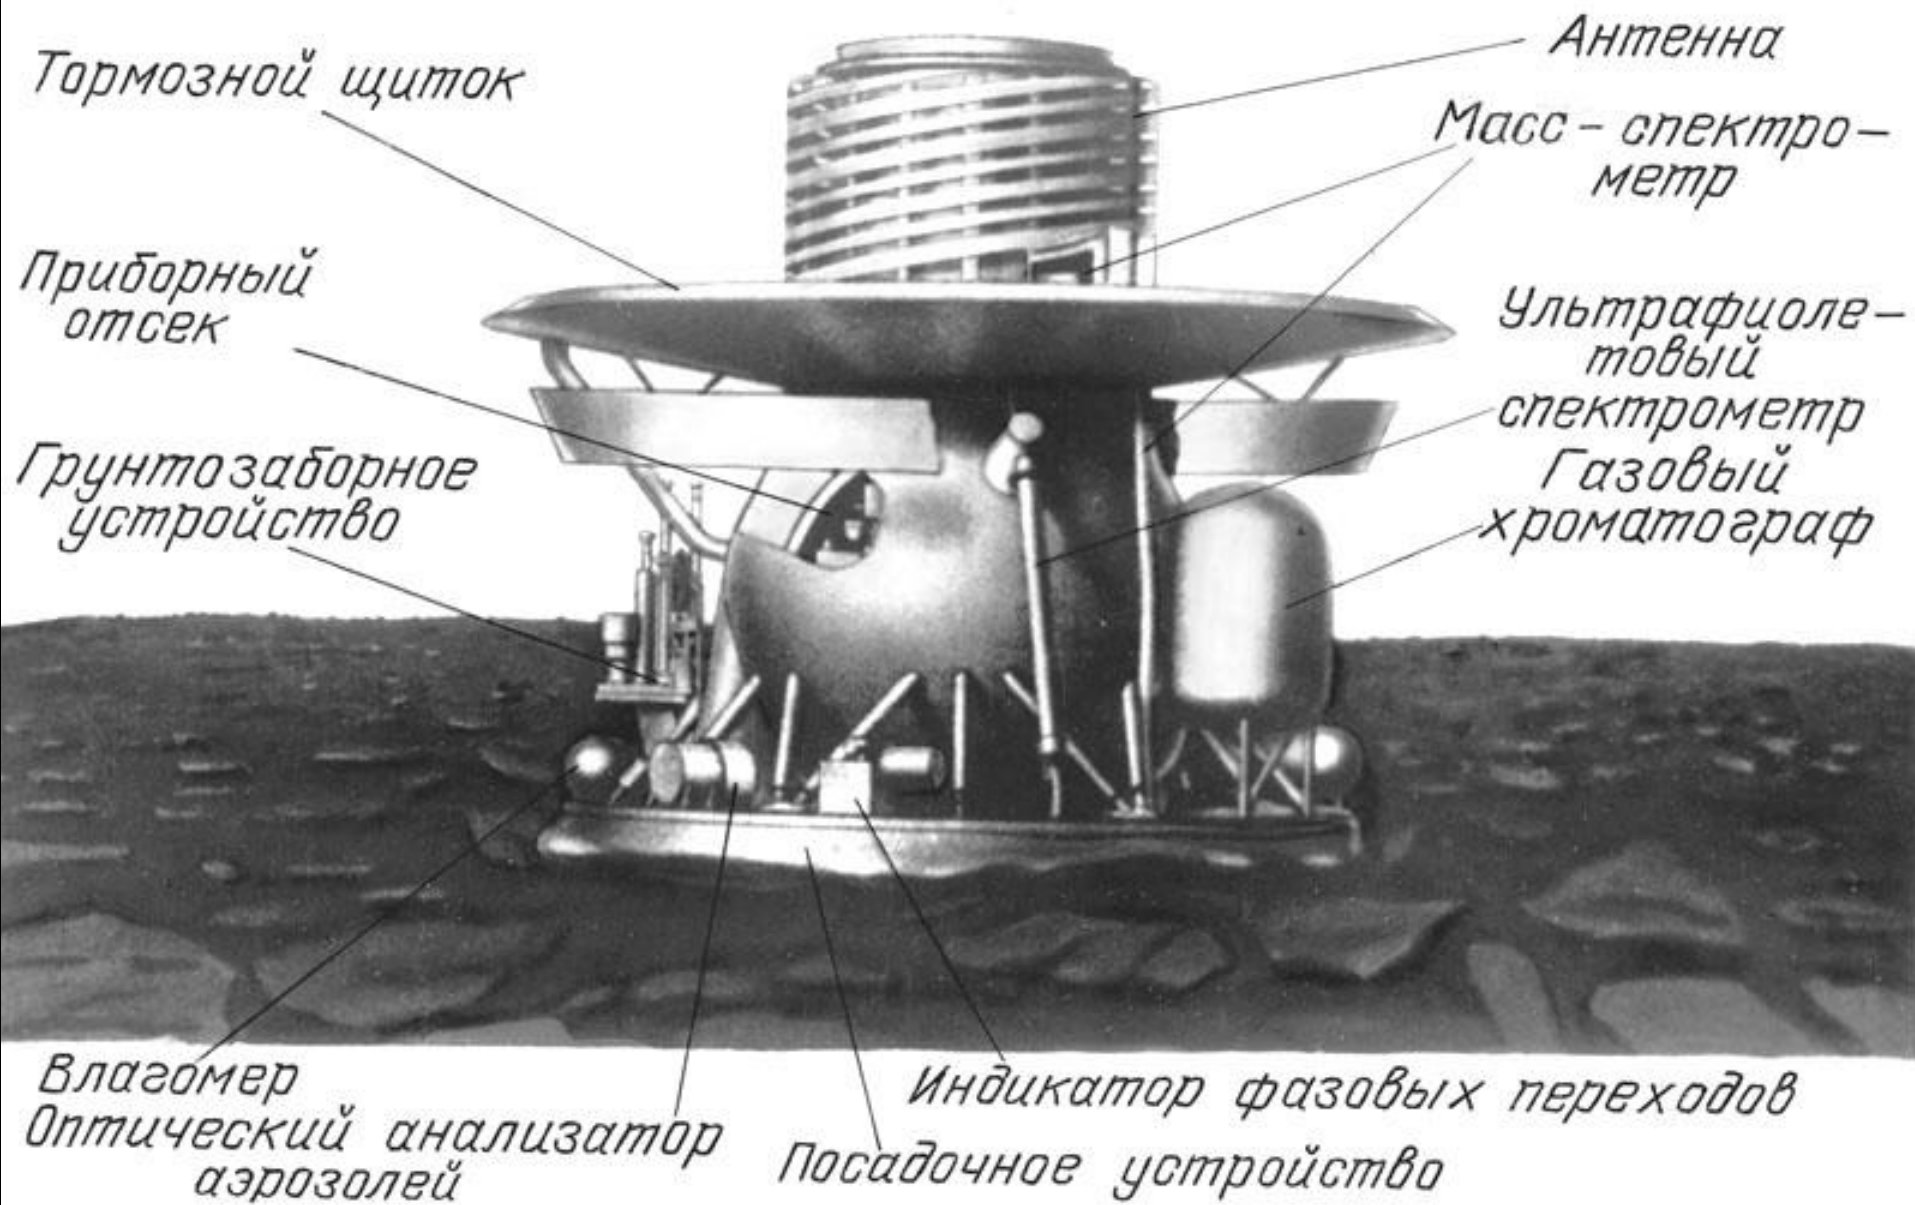

Посадочный аппарат зондов "Венера-9...-14" и "ВеГа-1, -2" (СССР)

Время работы на поверхности около 2 час.

Масса 660 - 760 кг