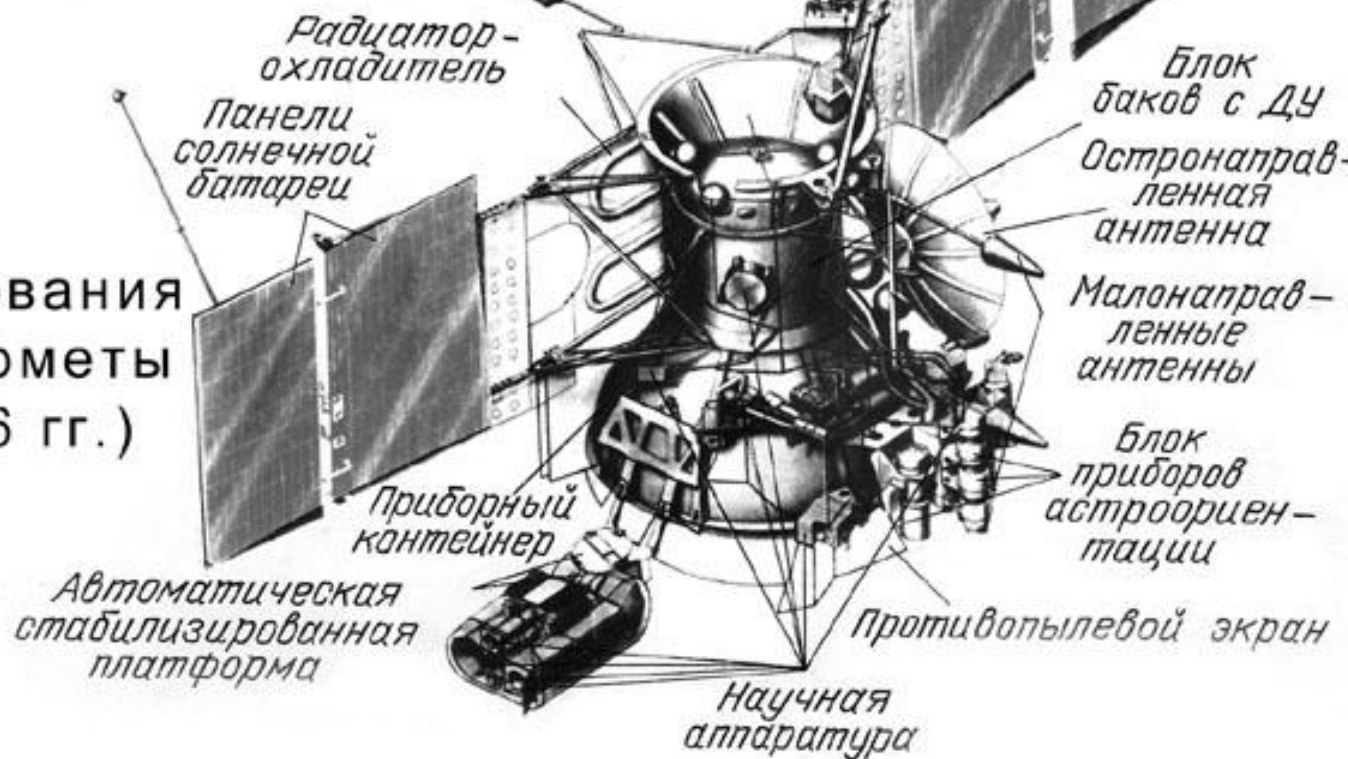

# МАРСИАНСКИЕ РОБОТЫ

40: Mars Science Laboratory Curiosity  
November 26, 2011  
Mission to Gale Crater

1, 2: MARS 1M No. 1 / MARS 1M No. 2  
October 10 / October 14, 1960  
Both destroyed during launch