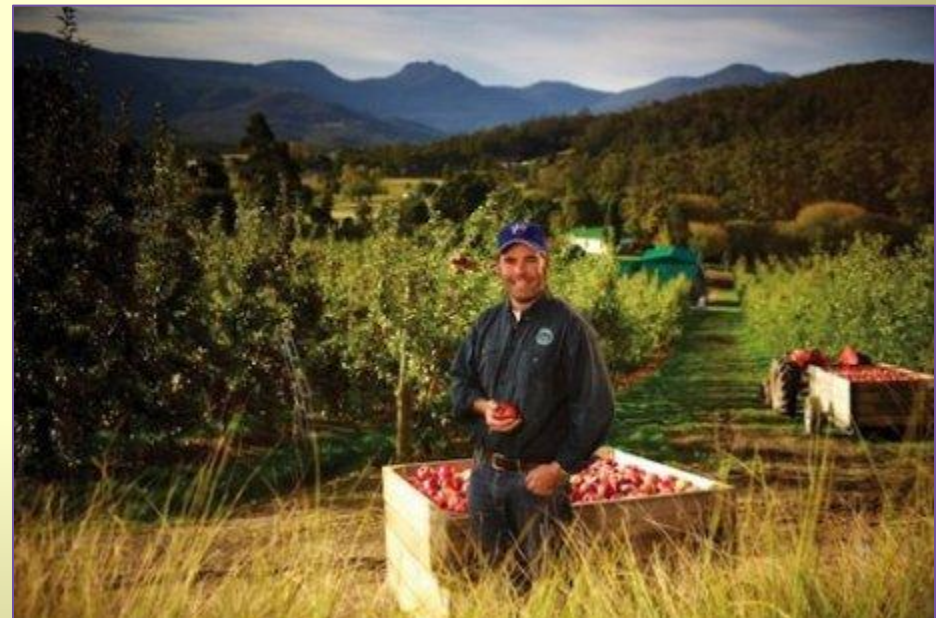

Tasmania, the island state, is sometimes called the apple isle because it produces most of Australia's apples.