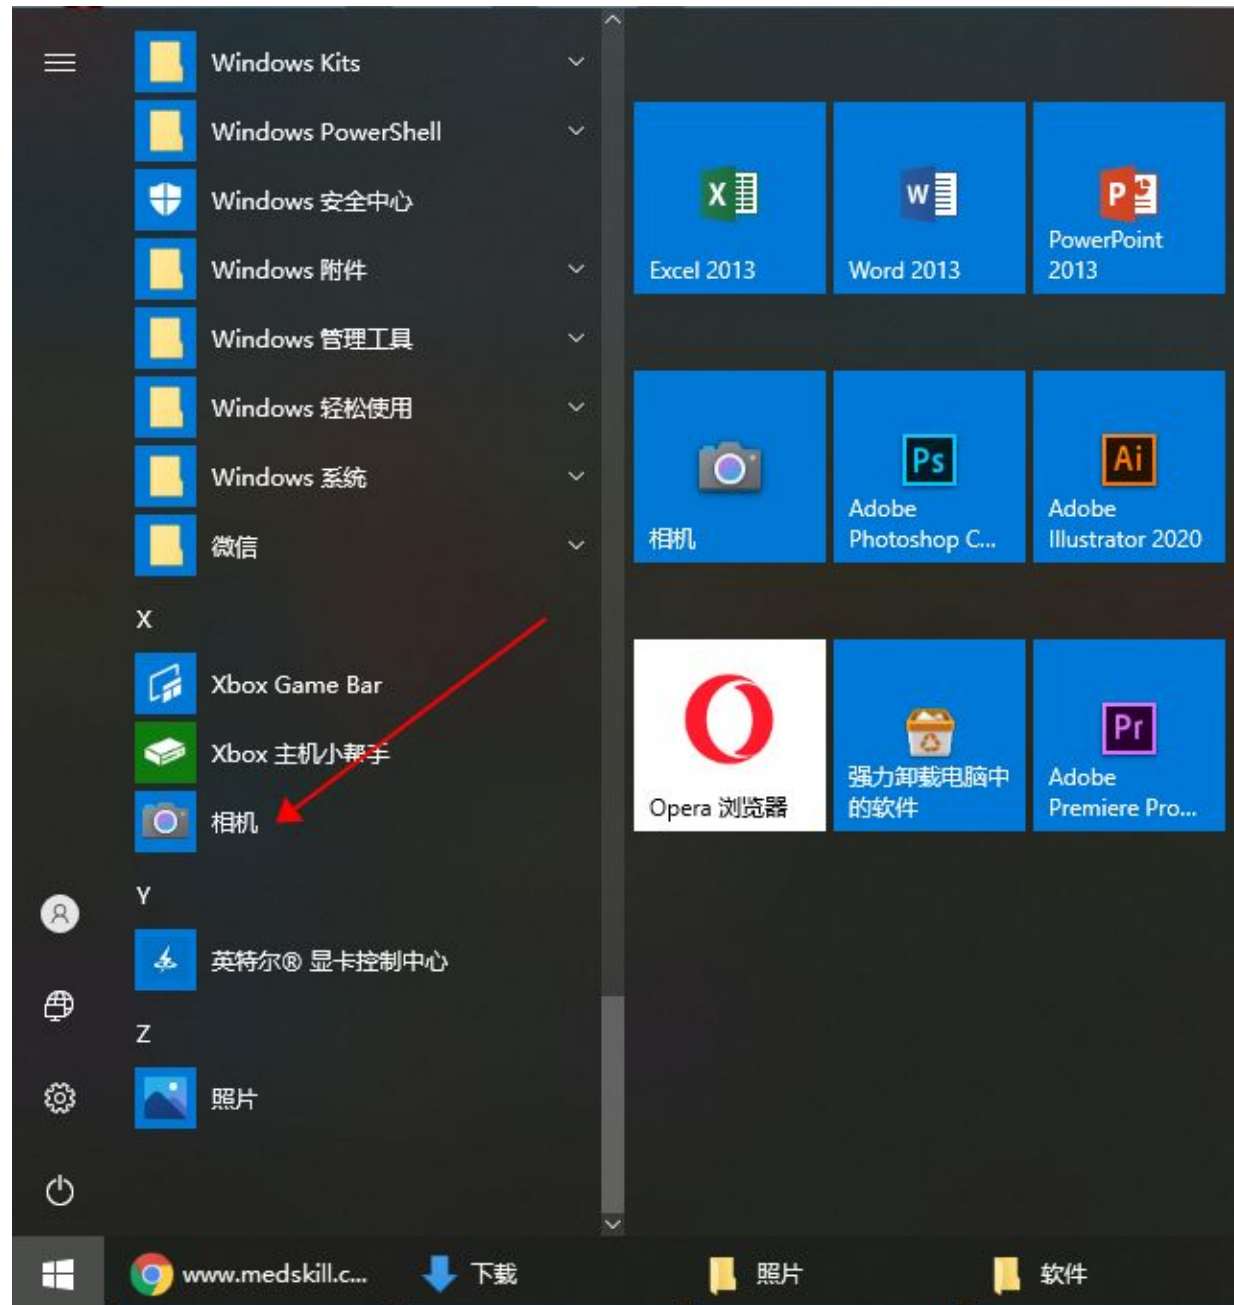

After in plug camera to
USB port,
Find camera app
In win10, it can directly
Dirve camera.

Win8 is the same

If use laptop, that may
Have two cameras

Click that icon for switch
camera