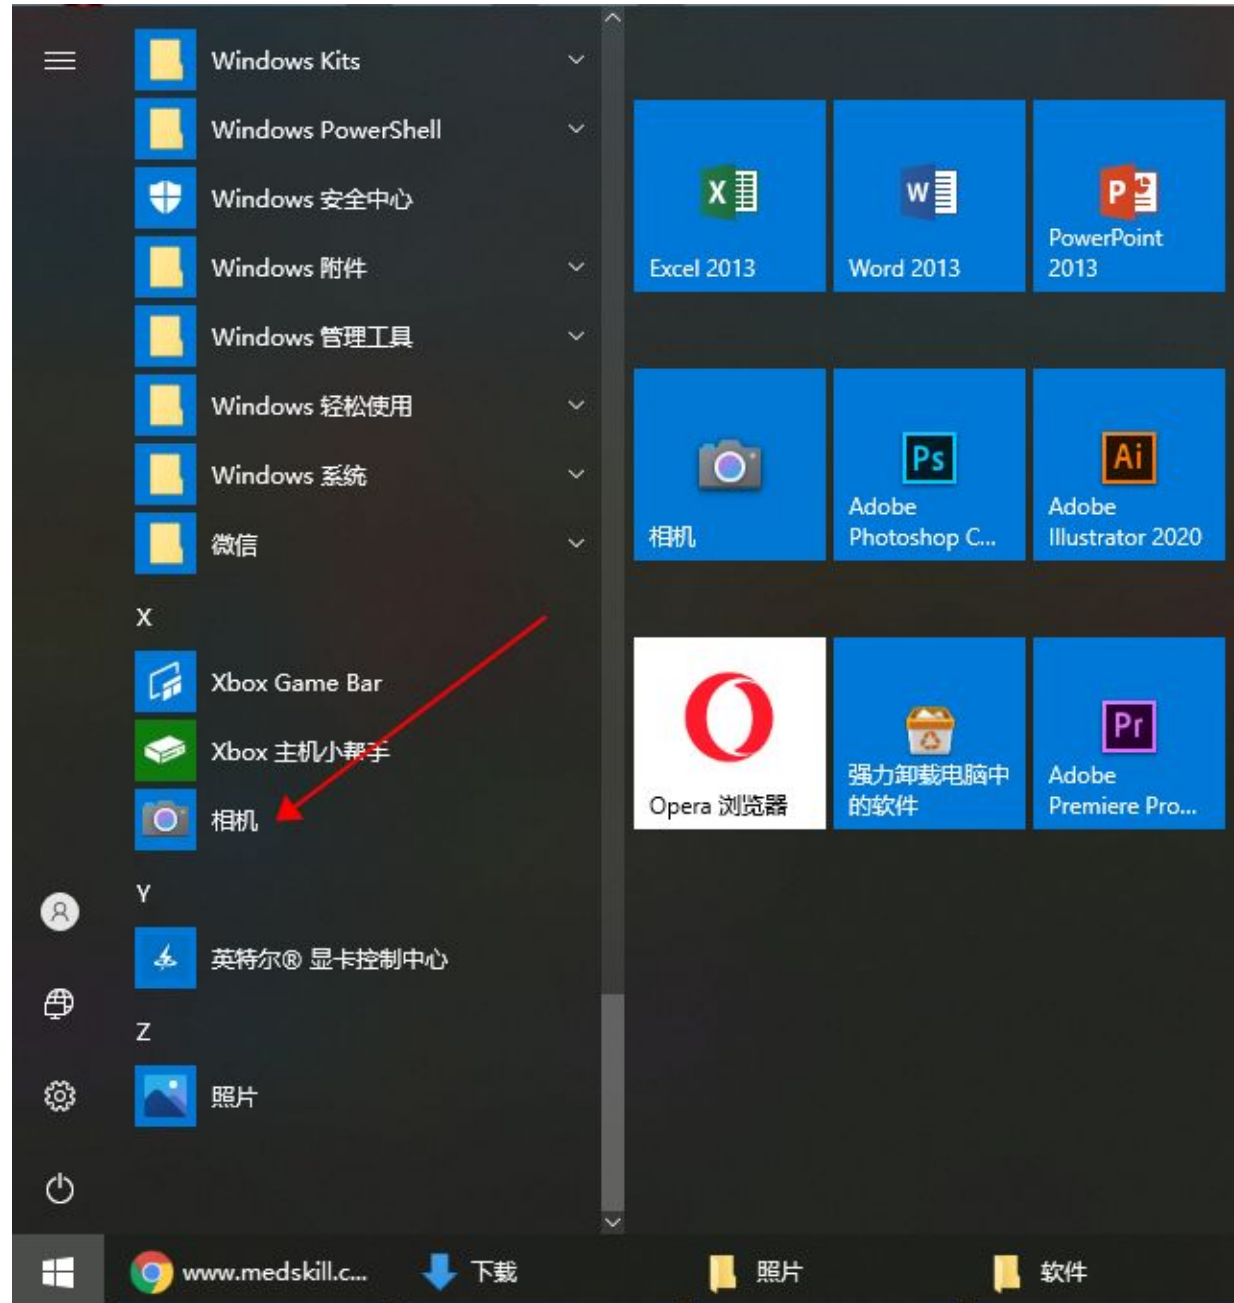

After in plug camera to
USB port,
Find camera app
In win10, it can directly
Dirve camera.

Win8 is the same

If use laptop, that may
Have two cameras

Click that icon for switch
camera