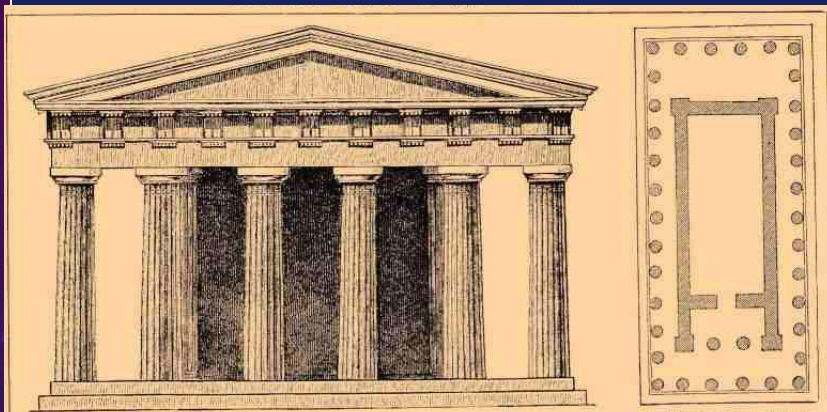

ГРЕЧЕСКИЙ ХРАМ