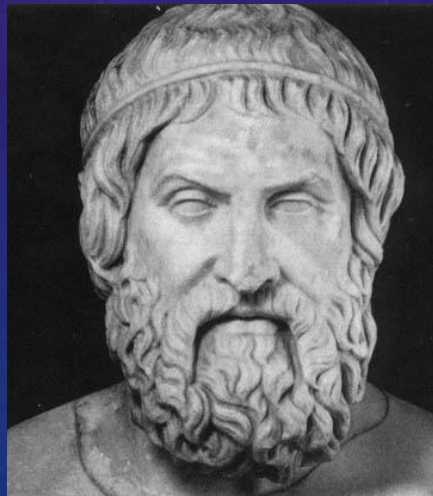

ГРЕЧЕСКИЙ ТЕАТР... Авторы трагедий

Трагедии – истории о богах и героях

Софокл