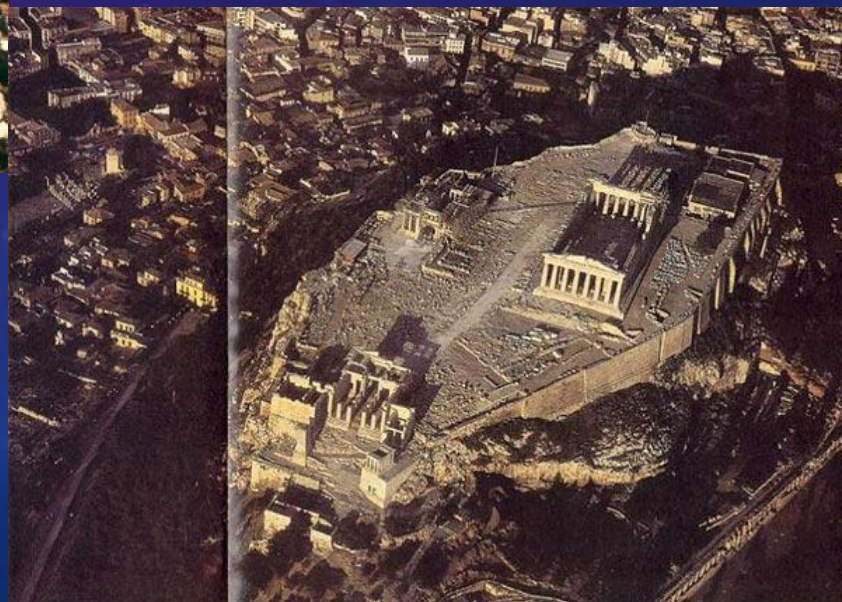

АФИНСКИЙ АКРОПОЛЬ