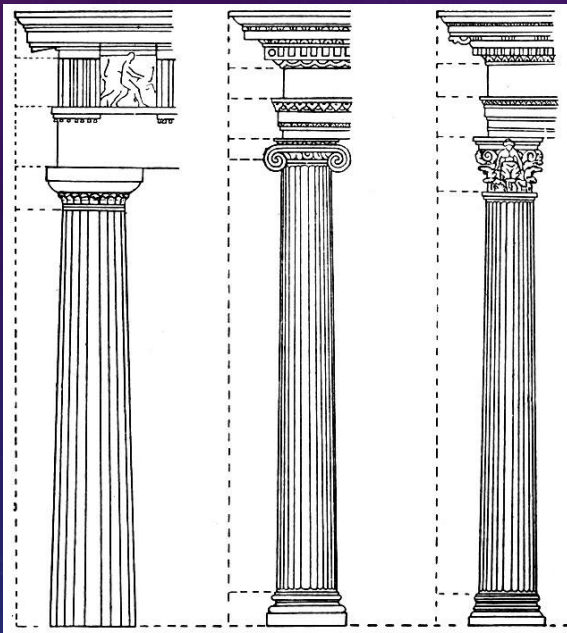

Пропорциональное соотношение греческих архитектурных ордоров: дорического, ионического и коринфского.