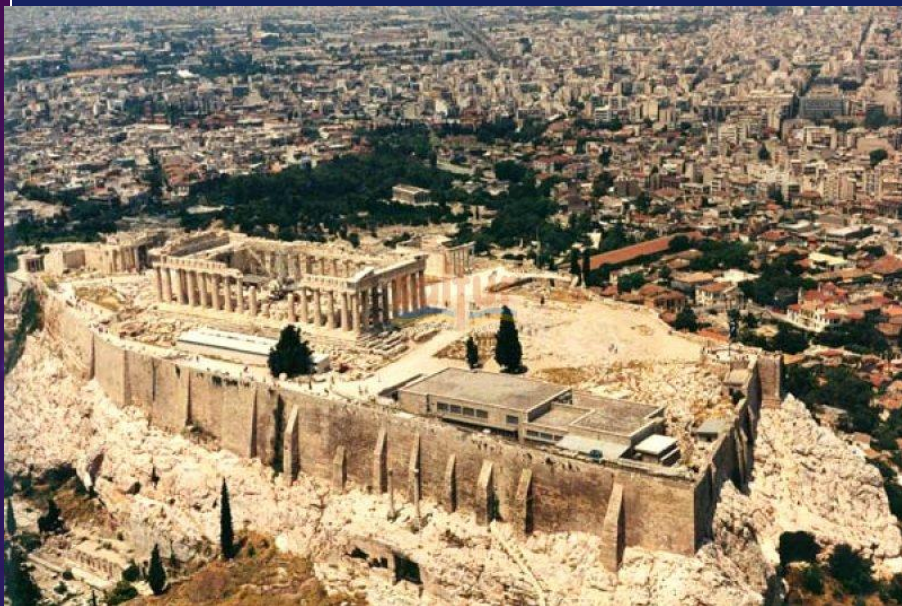

АФИНСКИЙ АКРОПОЛЬ