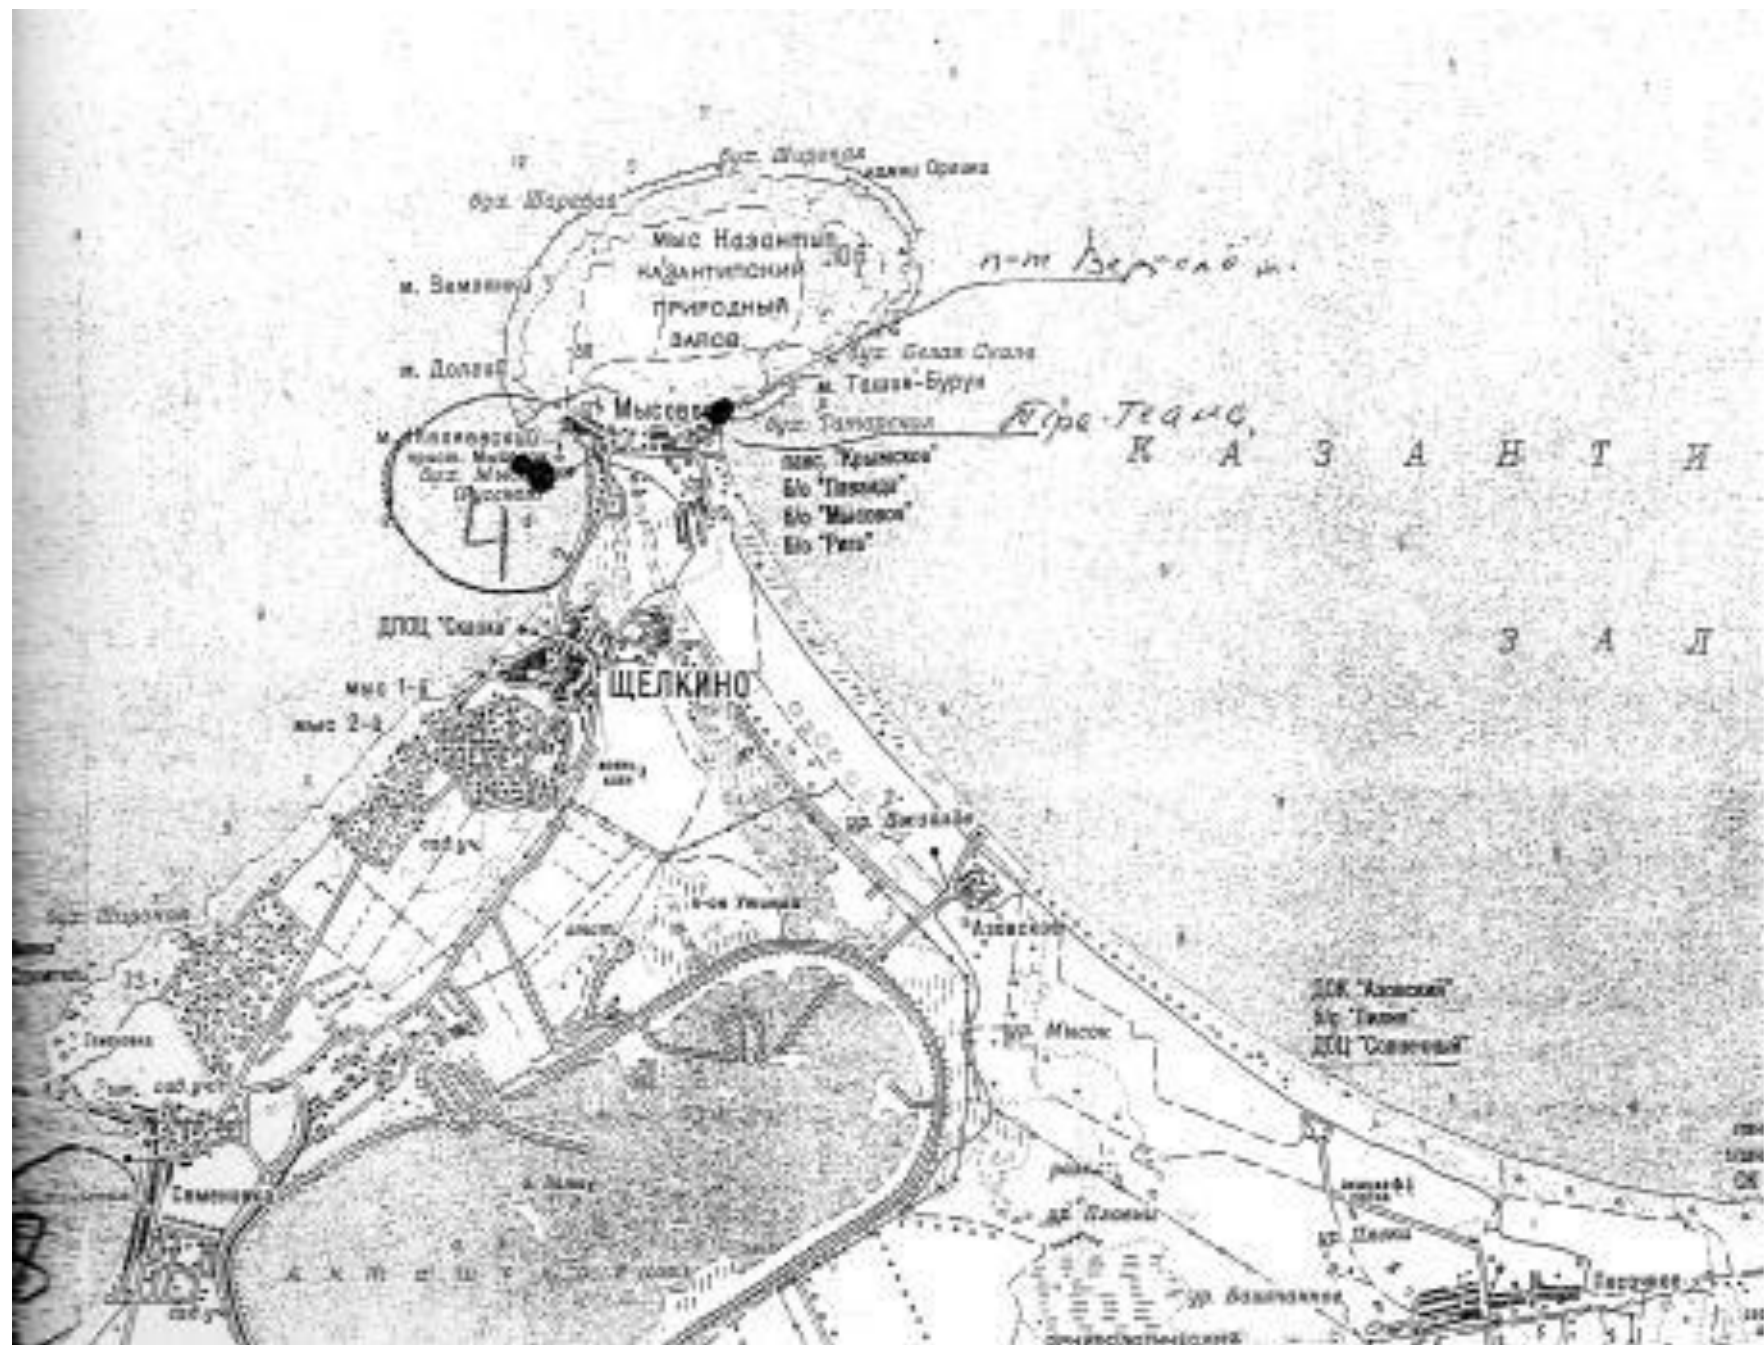

Кадастровий план земельної ділянки.