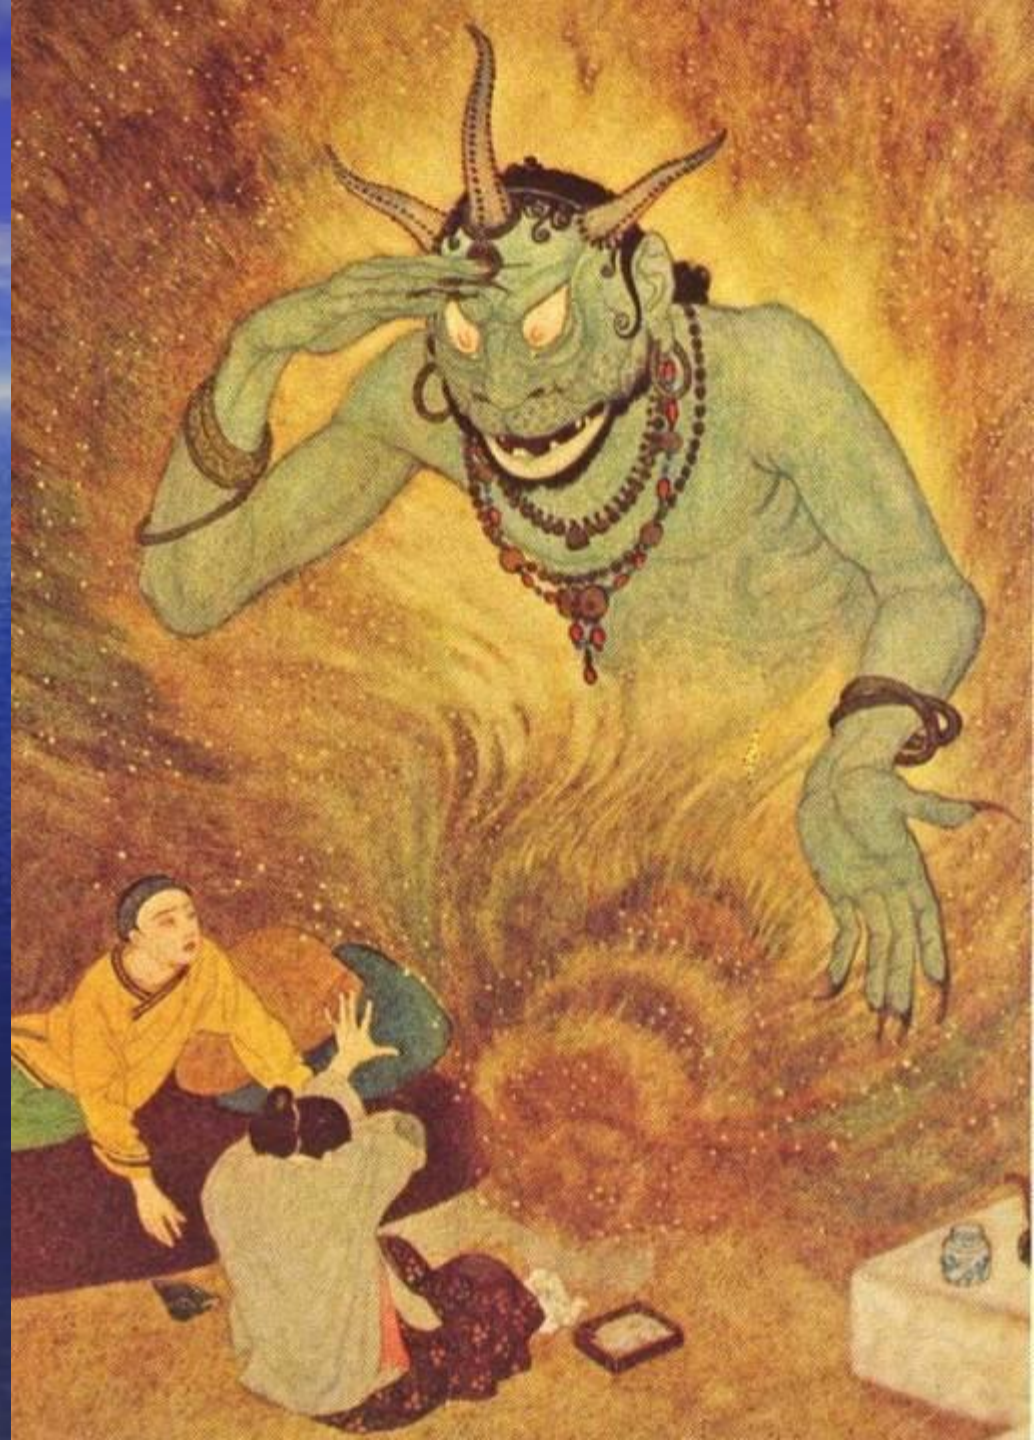

21. 1880

чаша декоративная с восточным орнаментом. шлифовка, роспись золотом h=280mm.

A sunset over the ocean with a rainbow on the left side. The sky is a deep blue with wispy clouds, and the water is a darker blue with gentle ripples. The sun is low on the horizon, creating a bright glow and a rainbow on the left side.

ДИВНЫЙ ВОСТОК