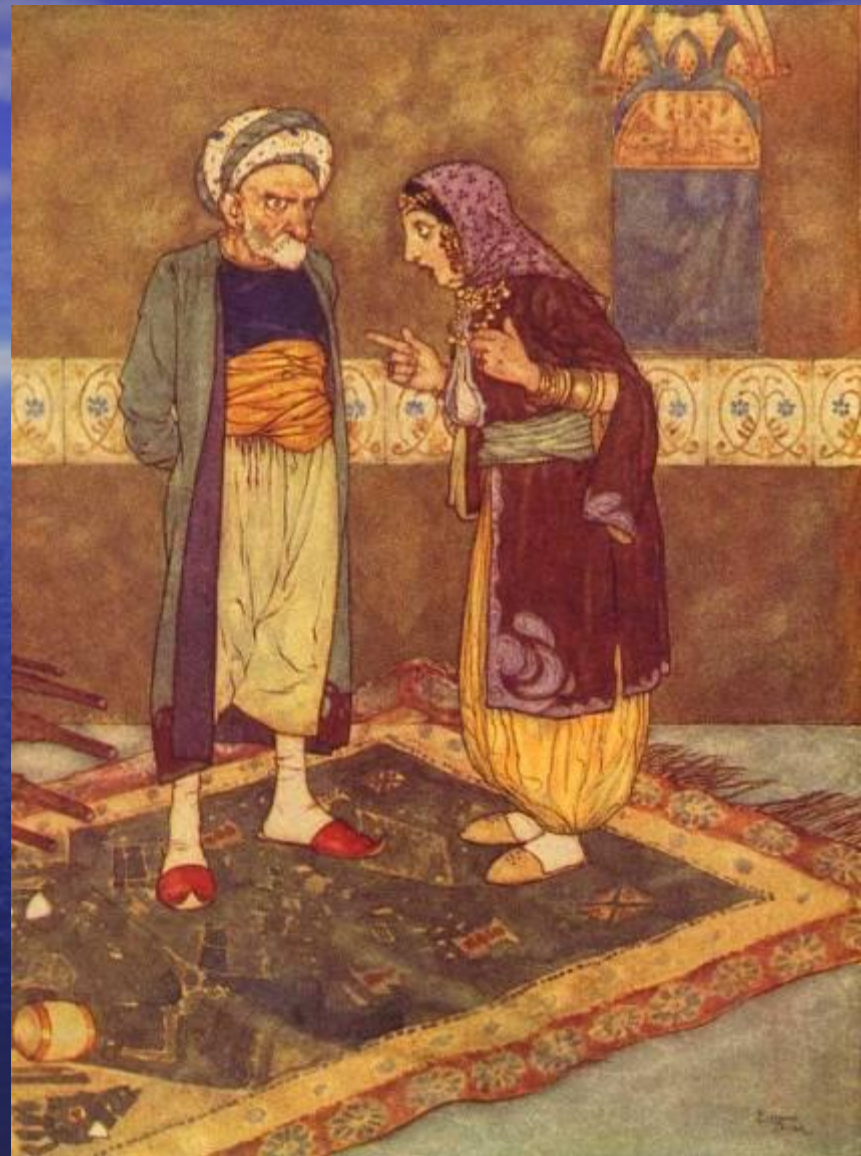

21. 1880

чаша декоративная с восточным орнаментом. шлифовка, роспись золотом h=280mm.

A sunset over the ocean with a rainbow on the left side. The sky is a deep blue with wispy clouds, and the water is a darker blue with gentle ripples. The sun is low on the horizon, creating a bright glow and a rainbow on the left side.

ДИВНЫЙ ВОСТОК