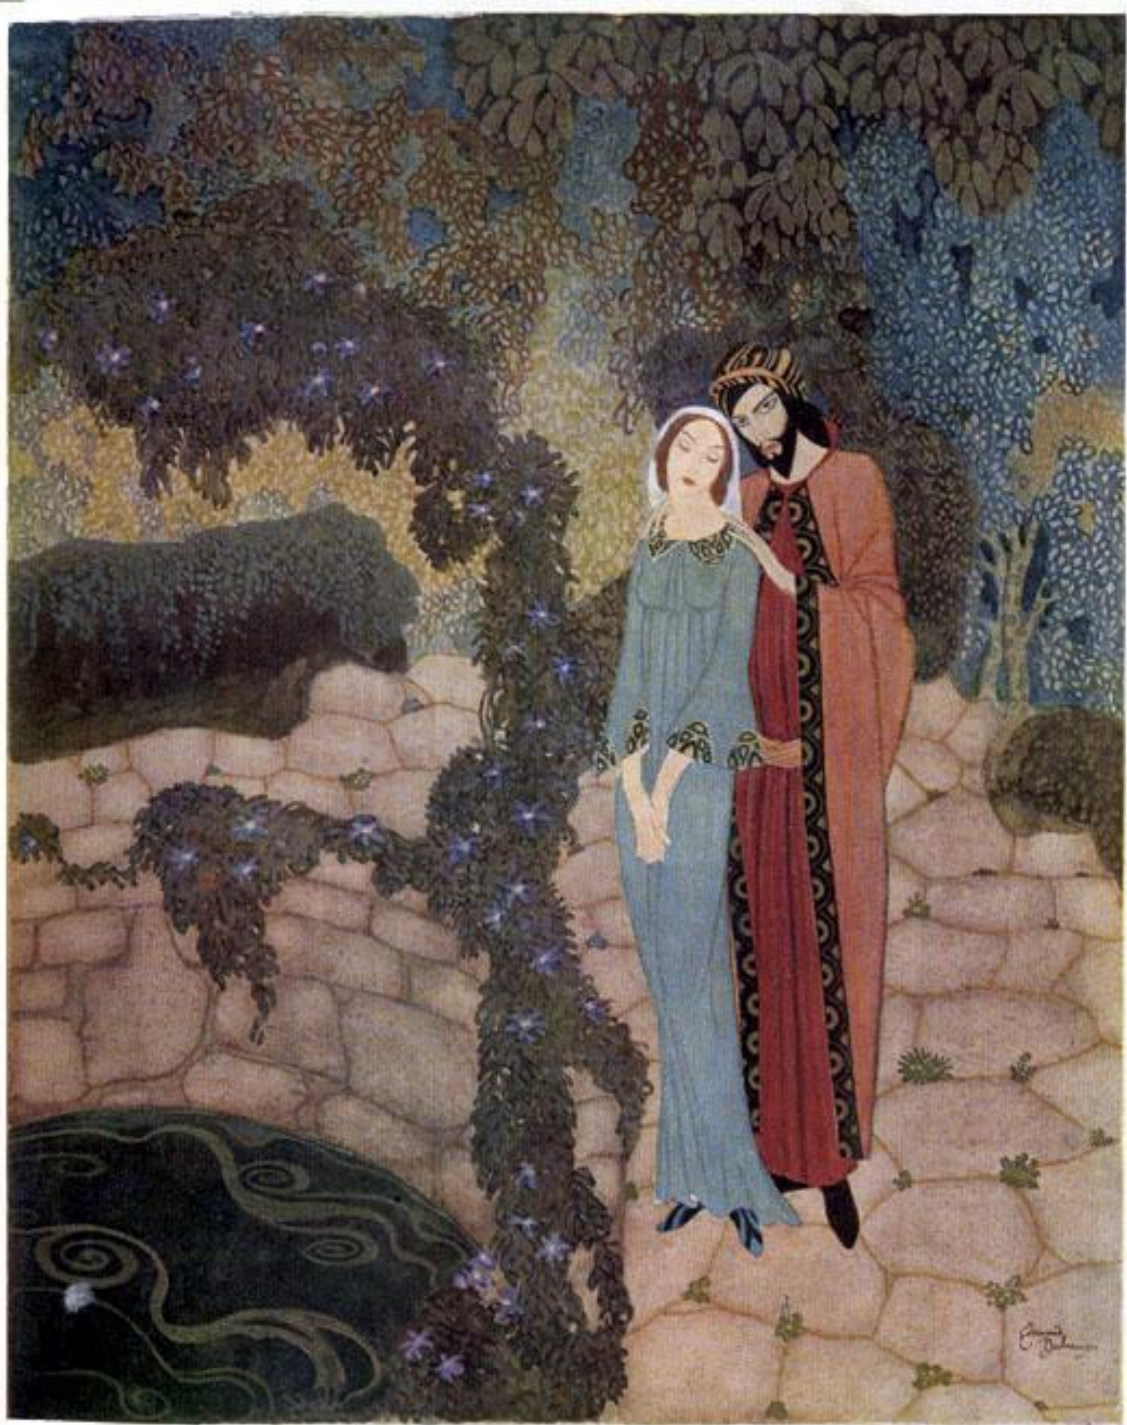

21. 1880

чаша декоративная с восточным орнаментом. шлифовка, роспись золотом h=280mm.

A sunset over the ocean with a rainbow on the left side. The sky is a deep blue with wispy clouds, and the water is a darker blue with gentle ripples. The sun is low on the horizon, creating a bright glow and a rainbow on the left side.

ДИВНЫЙ ВОСТОК