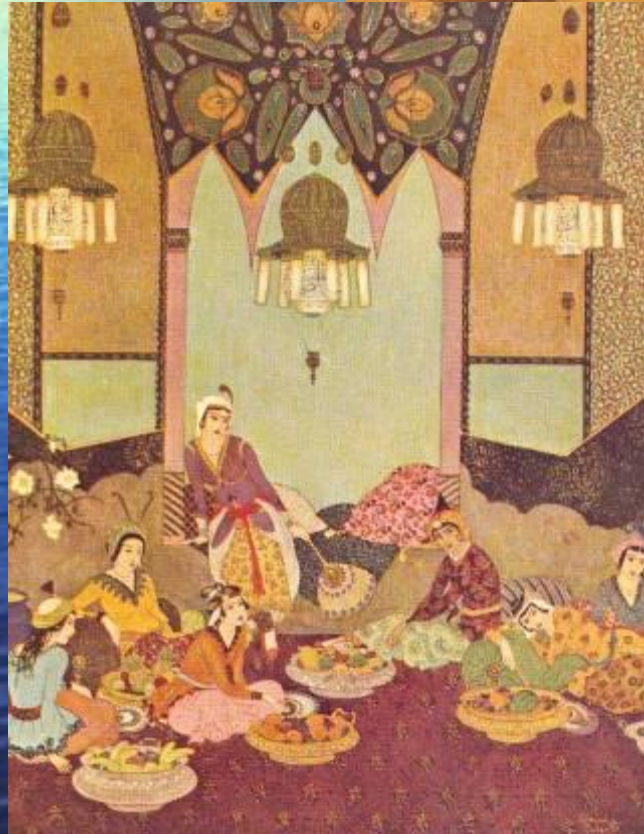

21. 1880

чаша декоративная с восточным орнаментом. шлифовка, роспись золотом h=280mm.

A sunset over the ocean with a rainbow on the left side. The sky is a deep blue with wispy clouds, and the water is a darker blue with gentle ripples. The sun is low on the horizon, creating a bright glow and a rainbow on the left side.