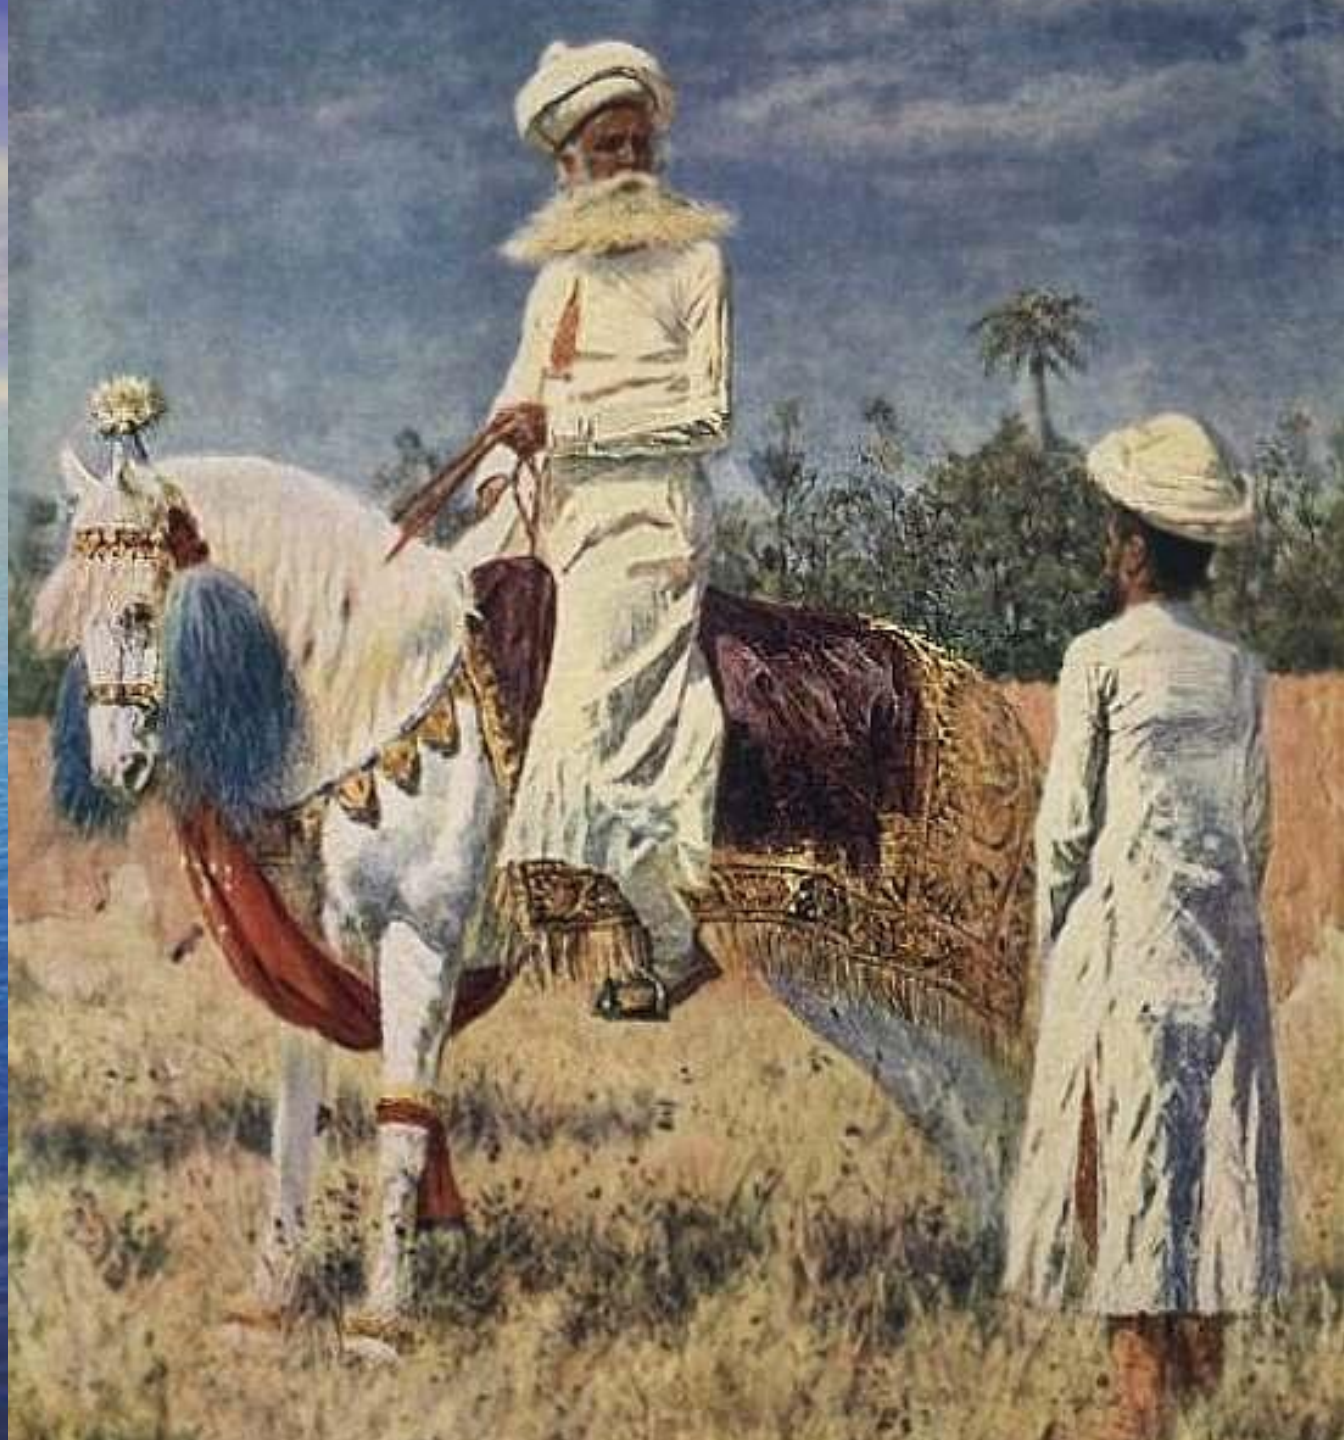

21. 1880

чаша декоративная с восточным орнаментом. шлифовка, роспись золотом h=280mm.

A sunset over the ocean with a rainbow on the left side. The sky is a deep blue with wispy clouds, and the water is a darker blue with gentle ripples. The sun is low on the horizon, creating a bright glow and a rainbow on the left side.

ДИВНЫЙ ВОСТОК