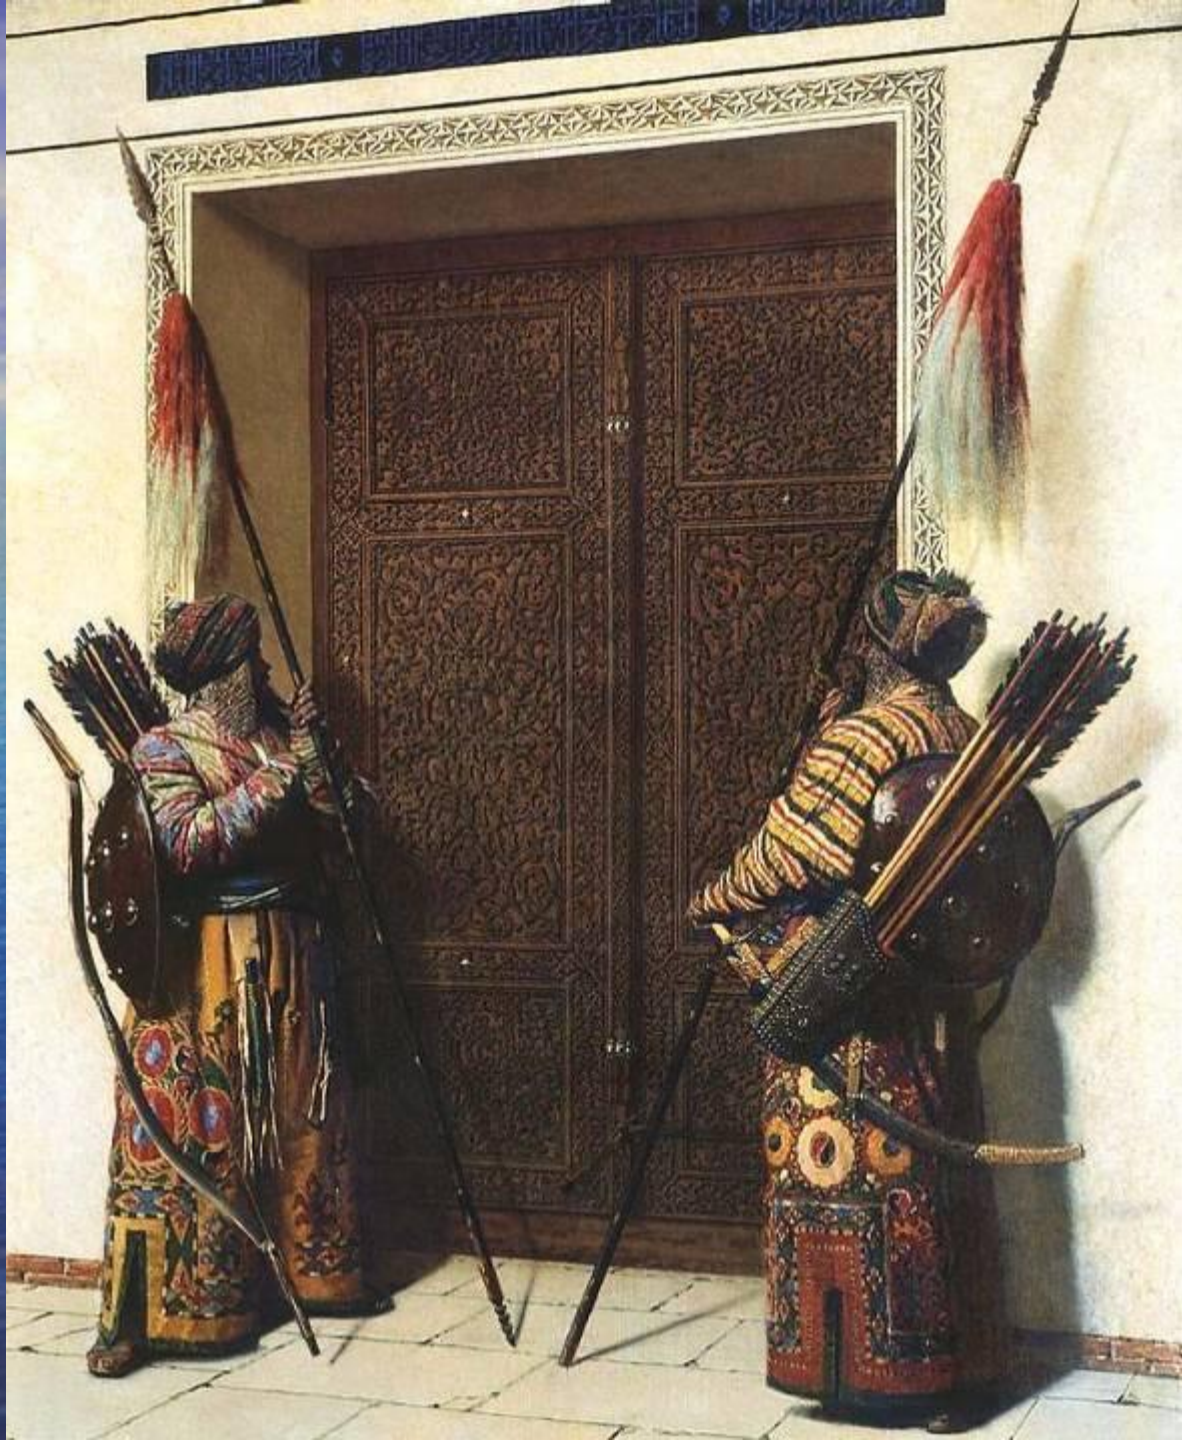

21. 1880

чаша декоративная с восточным орнаментом. шлифовка, роспись золотом h=280mm.

A sunset over the ocean with a rainbow on the left side. The sky is a deep blue with wispy clouds, and the water is a darker blue with gentle ripples. The sun is low on the horizon, creating a bright glow and a rainbow on the left side.

ДИВНЫЙ ВОСТОК