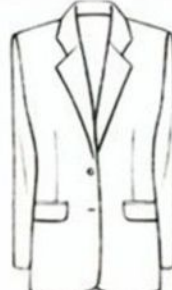

Зарисовка модели

Описание _____

@fashionvectordesign

Тема: LANMIRA №

Дата: _____

Зарисовка модели

Описание _____

Single Breasted
One Button Peak Lapel

Single Breasted
One Button Notch Lapel

Single Breasted
Two Buttons Notch Lapel

Single Breasted
Two Buttons Notch Lapel

Single Breasted
One Button
Shawl Lapel

Single Breasted
Three Buttons
Notch Lapel

Single Breasted
Five Buttons
Notch Lapel

Single Breasted
Four Buttons
Bal Collar

Single Breasted
Five Buttons
Jewel Neckline

Single Breasted
Four Buttons
Cardigan

Double Breasted
Six Buttons
3 to Close

Double Breasted
Four Buttons
2 to Close

**Штапель Цветочный светло -
синий**