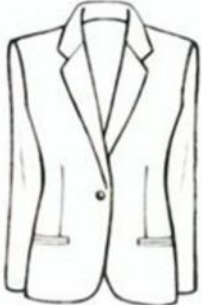

Зарисовка модели

Описание _____

@fashionvectordesign

Тема: LANMIRA №

Дата: _____

Зарисовка модели

Описание _____

Single Breasted
One Button Peak Lapel

Single Breasted
One Button Notch Lapel

Single Breasted
Two Buttons Notch Lapel

Single Breasted
Two Buttons Notch Lapel

Single Breasted
One Button
Shawl Lapel

Single Breasted
Three Buttons
Notch Lapel

Single Breasted
Five Buttons
Notch Lapel

Single Breasted
Four Buttons
Bal Collar

Single Breasted
Five Buttons
Jewel Neckline

Single Breasted
Four Buttons
Cardigan

Double Breasted
Six Buttons
3 to Close

Double Breasted
Four Buttons
2 to Close

**Штапель Цветочный светло -
синий**