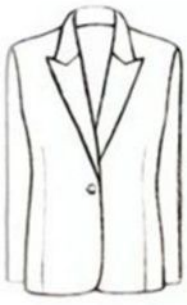

Зарисовка модели

Описание _____

@fashionvectordesign

Тема: LANMIRA №

Дата: _____

Зарисовка модели

Описание _____

Single Breasted
One Button Peak Lapel

Single Breasted
One Button Notch Lapel

Single Breasted
Two Buttons Notch Lapel

Single Breasted
Two Buttons Notch Lapel

Single Breasted
One Button
Shawl Lapel

Single Breasted
Three Buttons
Notch Lapel

Single Breasted
Five Buttons
Notch Lapel

Single Breasted
Four Buttons
Bal Collar

Single Breasted
Five Buttons
Jewel Neckline

Single Breasted
Four Buttons
Cardigan

Double Breasted
Six Buttons
3 to Close

Double Breasted
Four Buttons
2 to Close

**Штапель Цветочный светло -
синий**