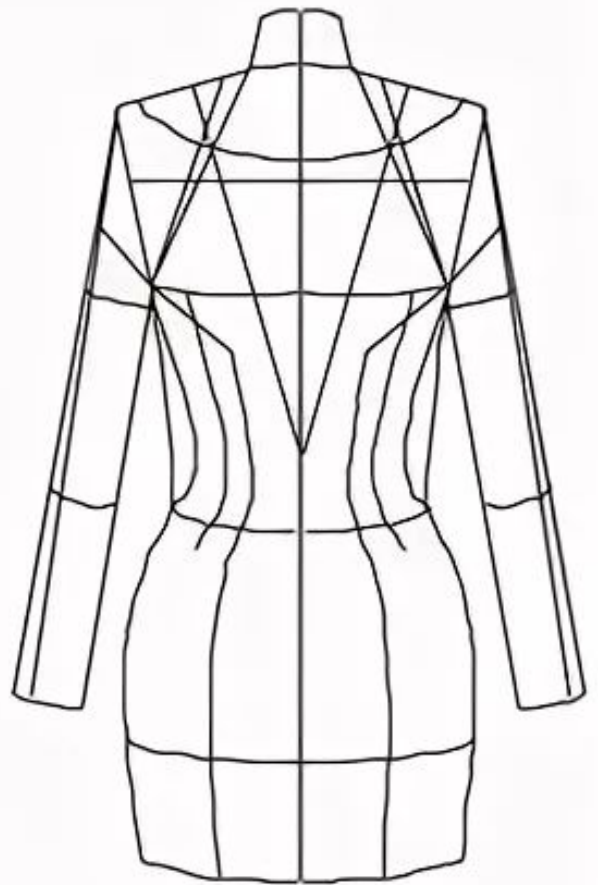

Зарисовка модели

Описание _____

@fashionvectordesign

Тема: LANMIRA №

Дата: _____

Зарисовка модели

Описание _____

Single Breasted
One Button Peak Lapel

Single Breasted
One Button Notch Lapel

Single Breasted
Two Buttons Notch Lapel

Single Breasted
Two Buttons Notch Lapel

Single Breasted
One Button
Shawl Lapel

Single Breasted
Three Buttons
Notch Lapel

Single Breasted
Five Buttons
Notch Lapel

Single Breasted
Four Buttons
Bal Collar

Single Breasted
Five Buttons
Jewel Neckline

Single Breasted
Four Buttons
Cardigan

Double Breasted
Six Buttons
3 to Close

Double Breasted
Four Buttons
2 to Close

**Штапель Цветочный светло -
синий**