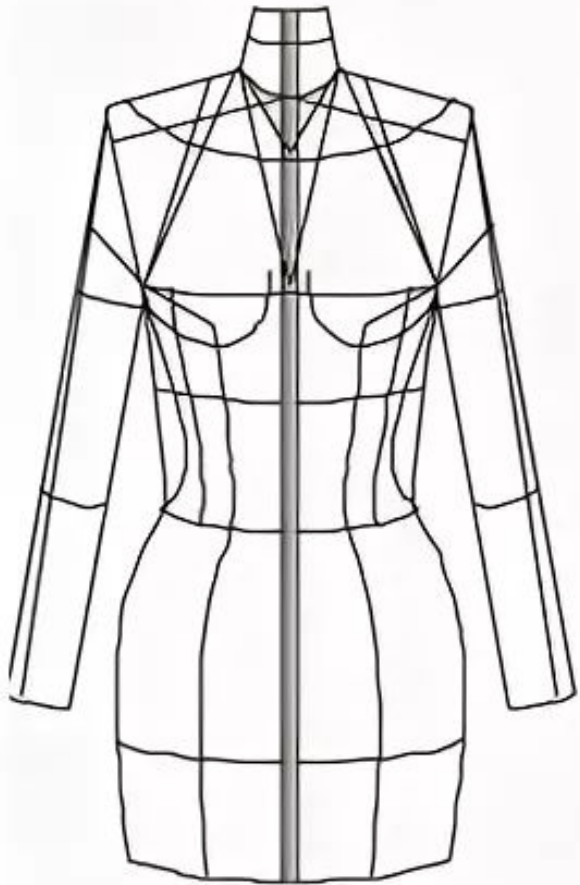

Зарисовка модели

Описание _____

@fashionvectordesign

Тема: LANMIRA №

Дата: _____

Зарисовка модели

Описание _____

Single Breasted
One Button Peak Lapel

Single Breasted
One Button Notch Lapel

Single Breasted
Two Buttons Notch Lapel

Single Breasted
Two Buttons Notch Lapel

Single Breasted
One Button
Shawl Lapel

Single Breasted
Three Buttons
Notch Lapel

Single Breasted
Five Buttons
Notch Lapel

Single Breasted
Four Buttons
Bal Collar

Single Breasted
Five Buttons
Jewel Neckline

Single Breasted
Four Buttons
Cardigan

Double Breasted
Six Buttons
3 to Close

Double Breasted
Four Buttons
2 to Close

**Штапель Цветочный светло -
синий**