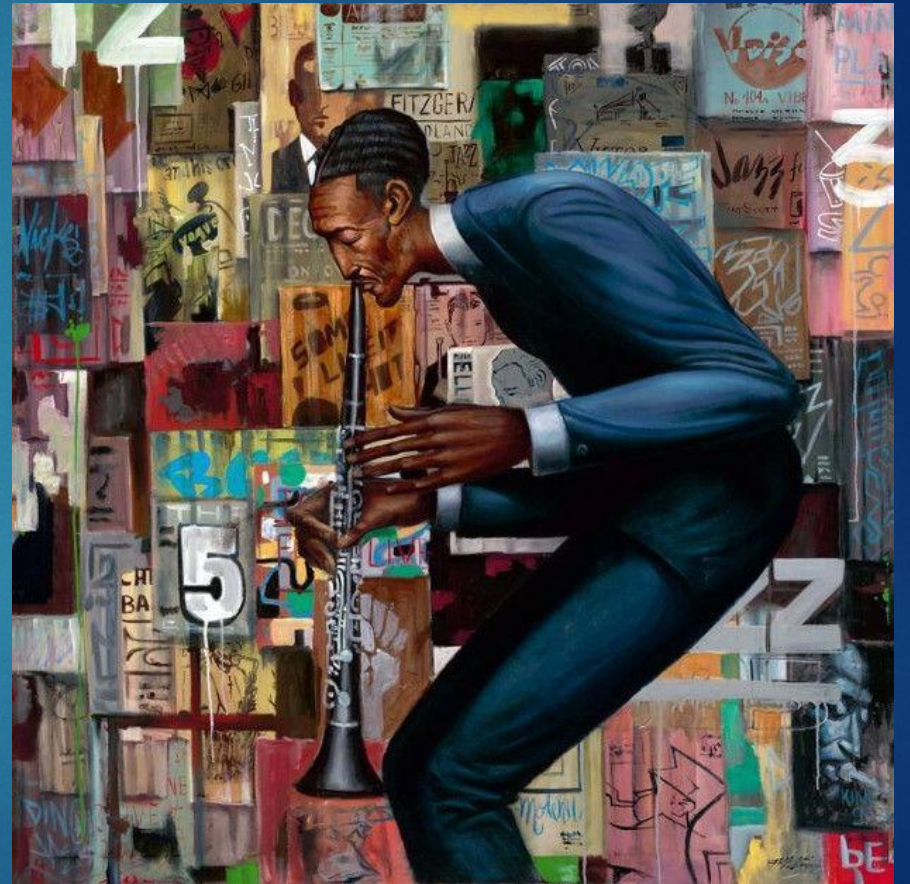

Mods

SPODRIKOVA NASTYA

GR. 212

Significant elements

- ▶ Tailor-made suits
- ▶ Music
- ▶ Motor scooters

Fashion

Music

Scooters